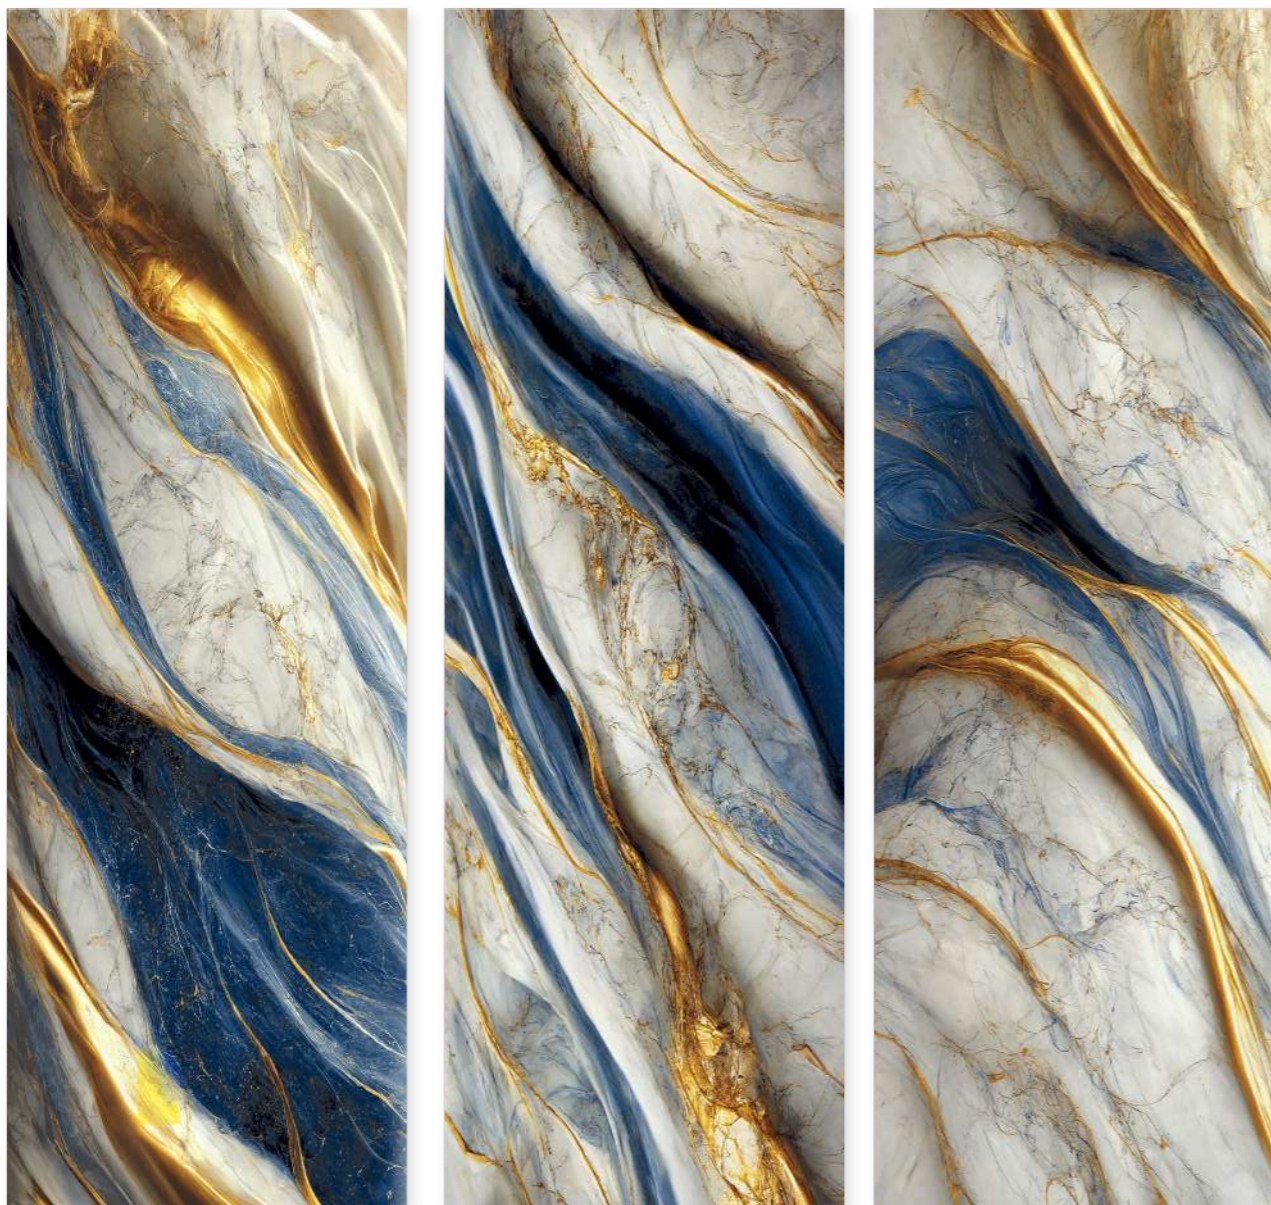

GRANDIOSA ATLANTIC OCEAN

60x180cm
9mm
Rectificado
Porcelanato
High Glossy
Otros
3
Pared
Piso
Home
Store
Warehouse