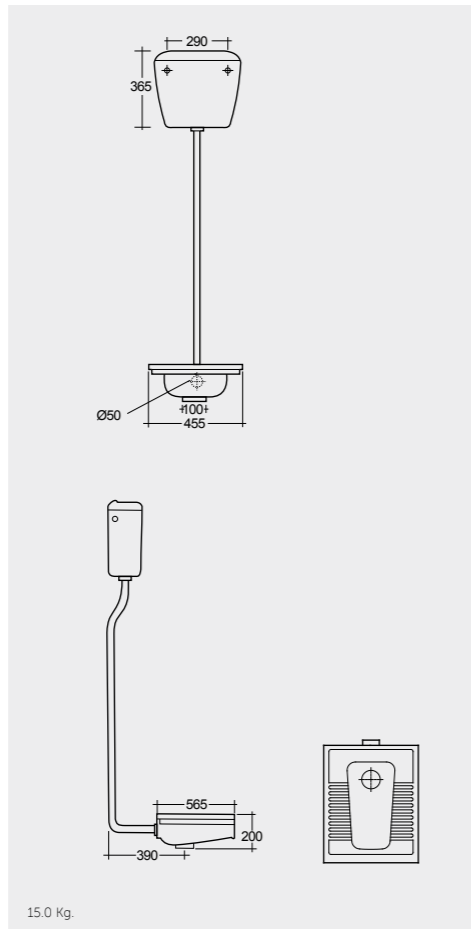

# SQUATTING PANS AND CISTERNS

Models

النماذج

SQUATTING PAN AND CISTERN 18 CM OC01AWHA OC38AWHA

SQUATTING PAN AND CISTERN 13 CM OC02AWHA OC38AWHA

Measurements

القياسات

Colours available