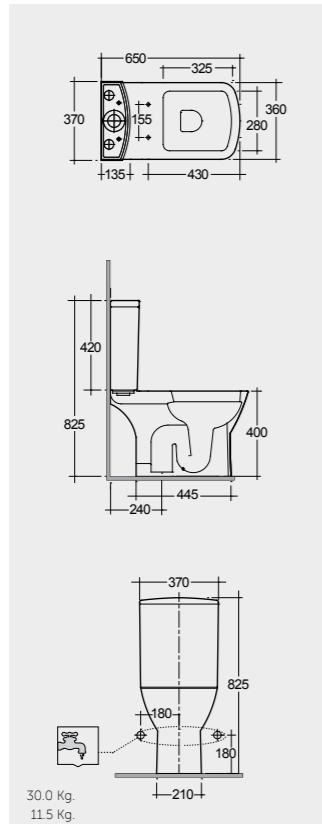

65 CM  
SM11AWHA  
SM10AWHA  
Back Open

65 CM  
SM03AWHA  
SM10AWHA  
Back Open

54 CM  
SM16AWHA

Measurements

القياسات

Urea RAK-Summit  
YFG088C

Urea RAK-Summit  
YFG088C

Urea RAK-Summit  
YFG088C