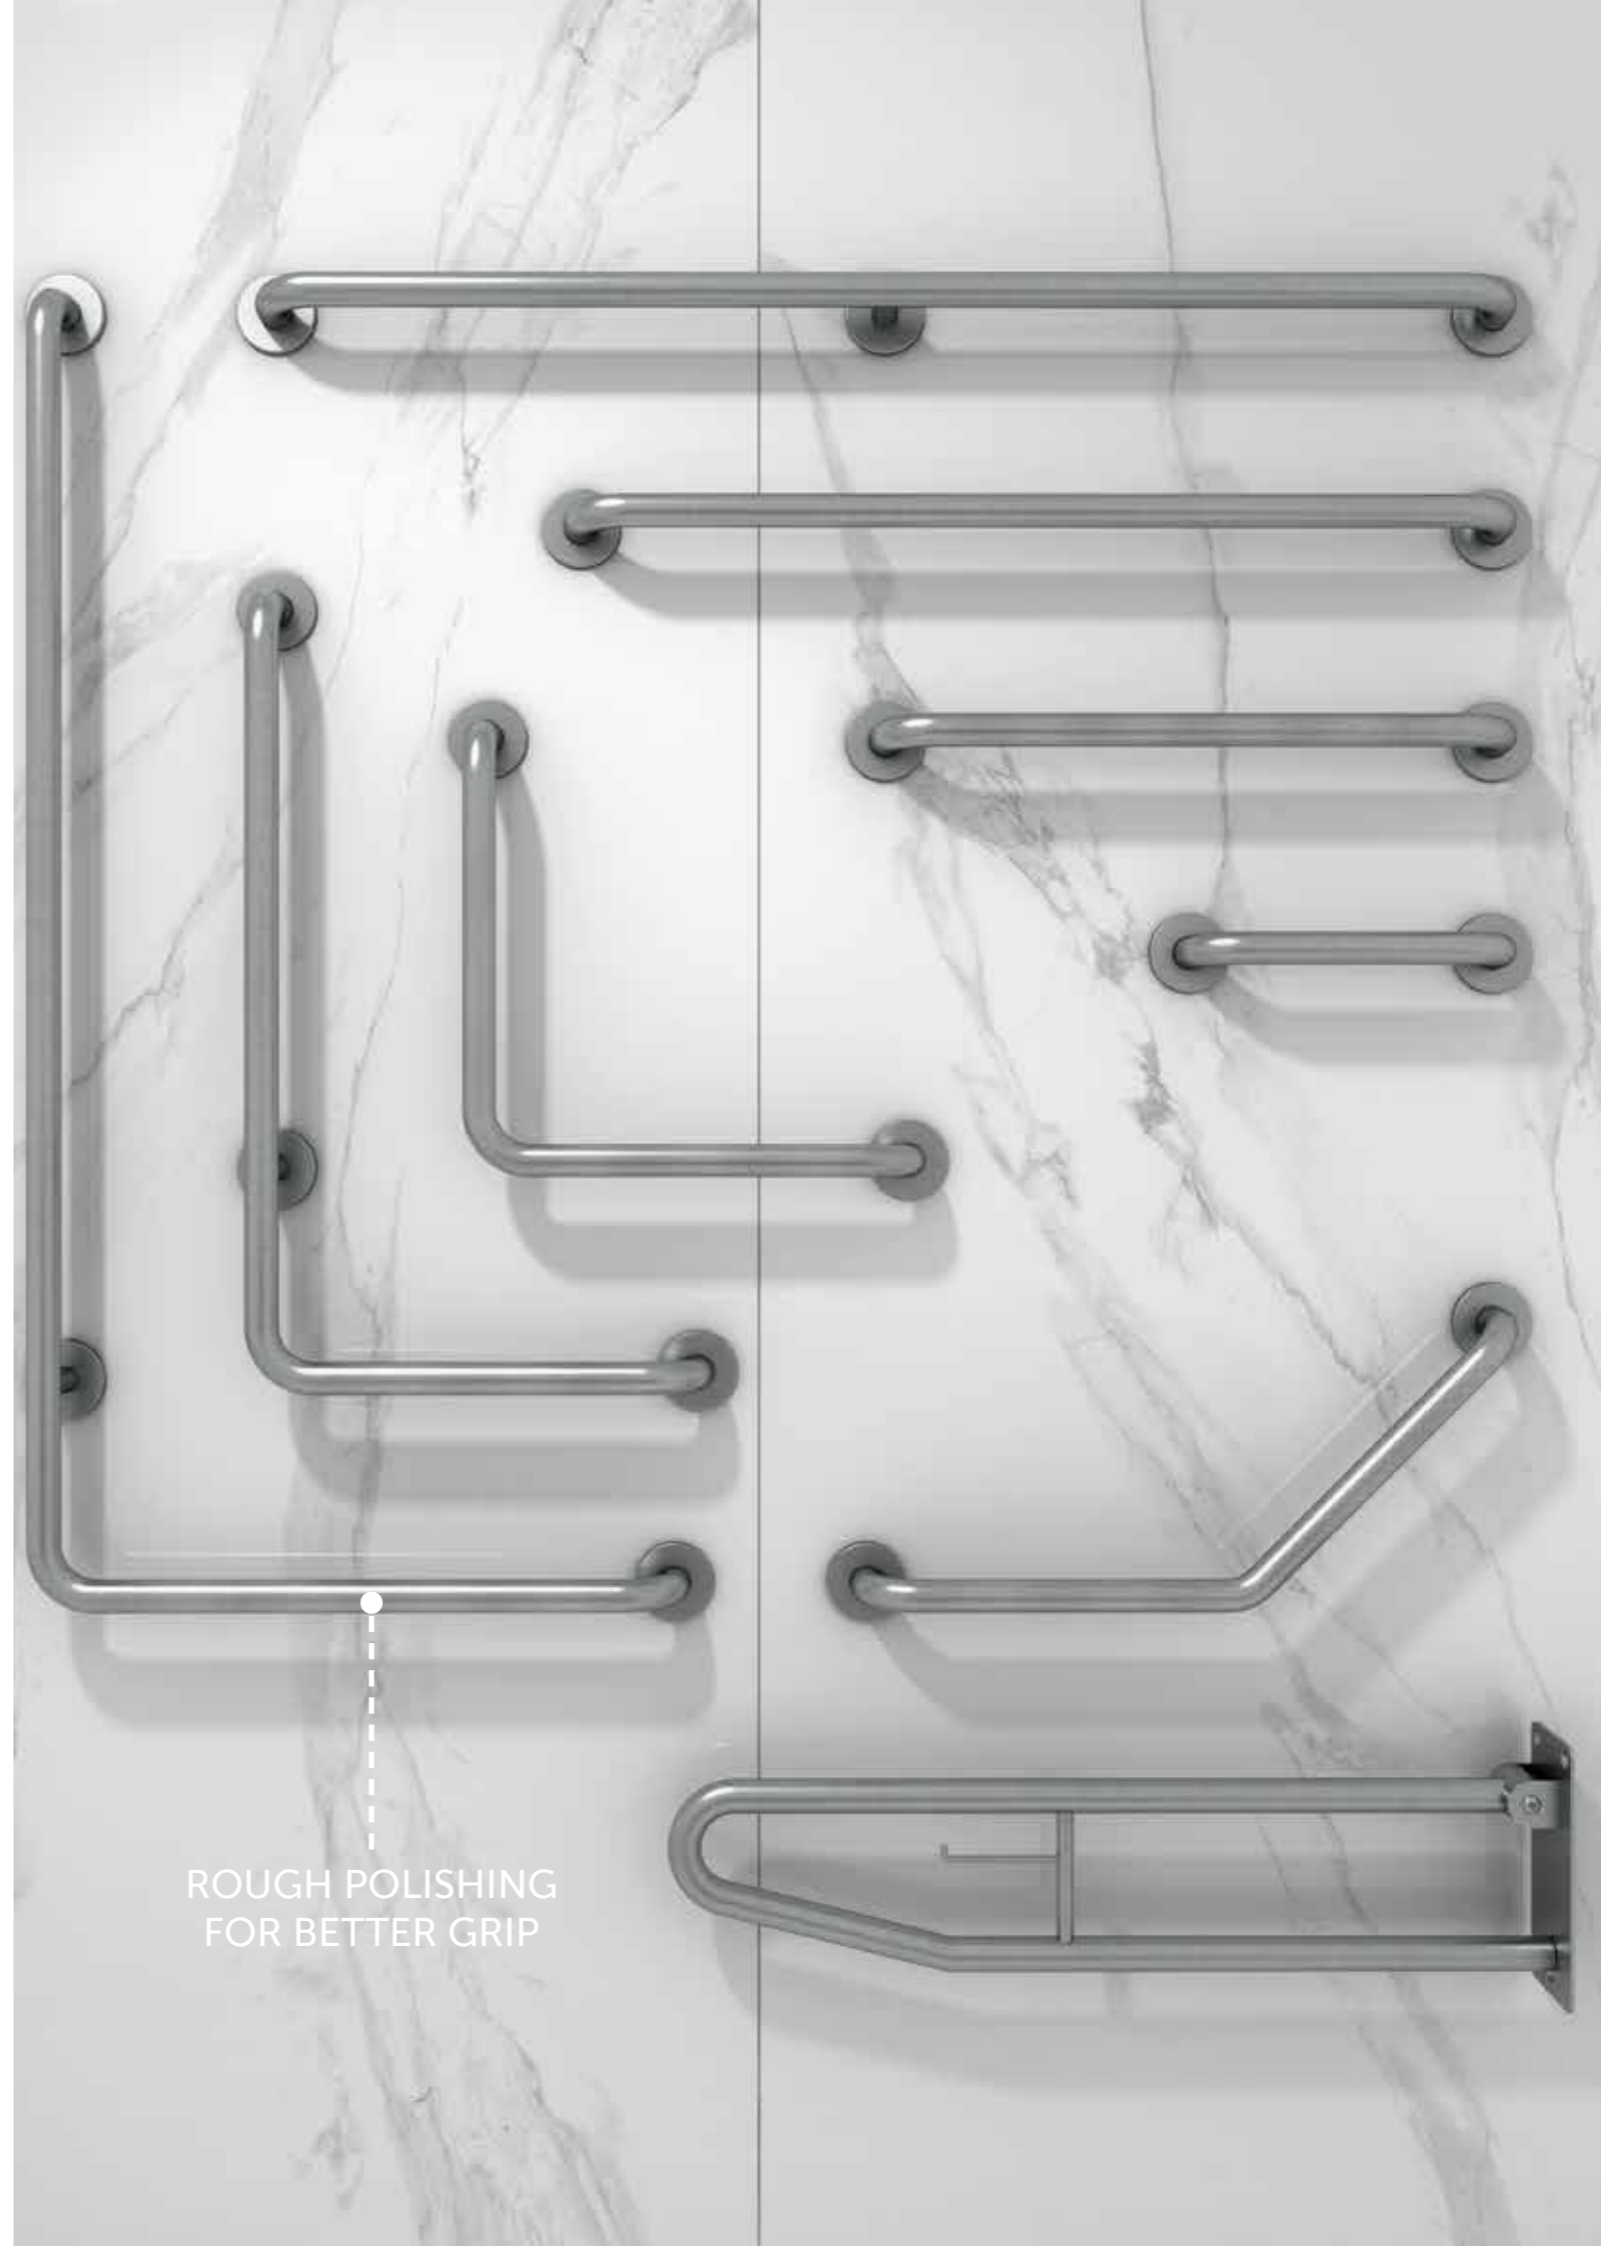

ROUGH POLISHING  
FOR BETTER GRIP

Models

النماذج

SHOWER SEAT (Matt White)  
SILFST00031

SHOWER STOOL (Matt White)  
SILSST00041

ROBE HANGER & GLASS WIPE (Matt White)  
SILRHR00051

Foldable

Measurements