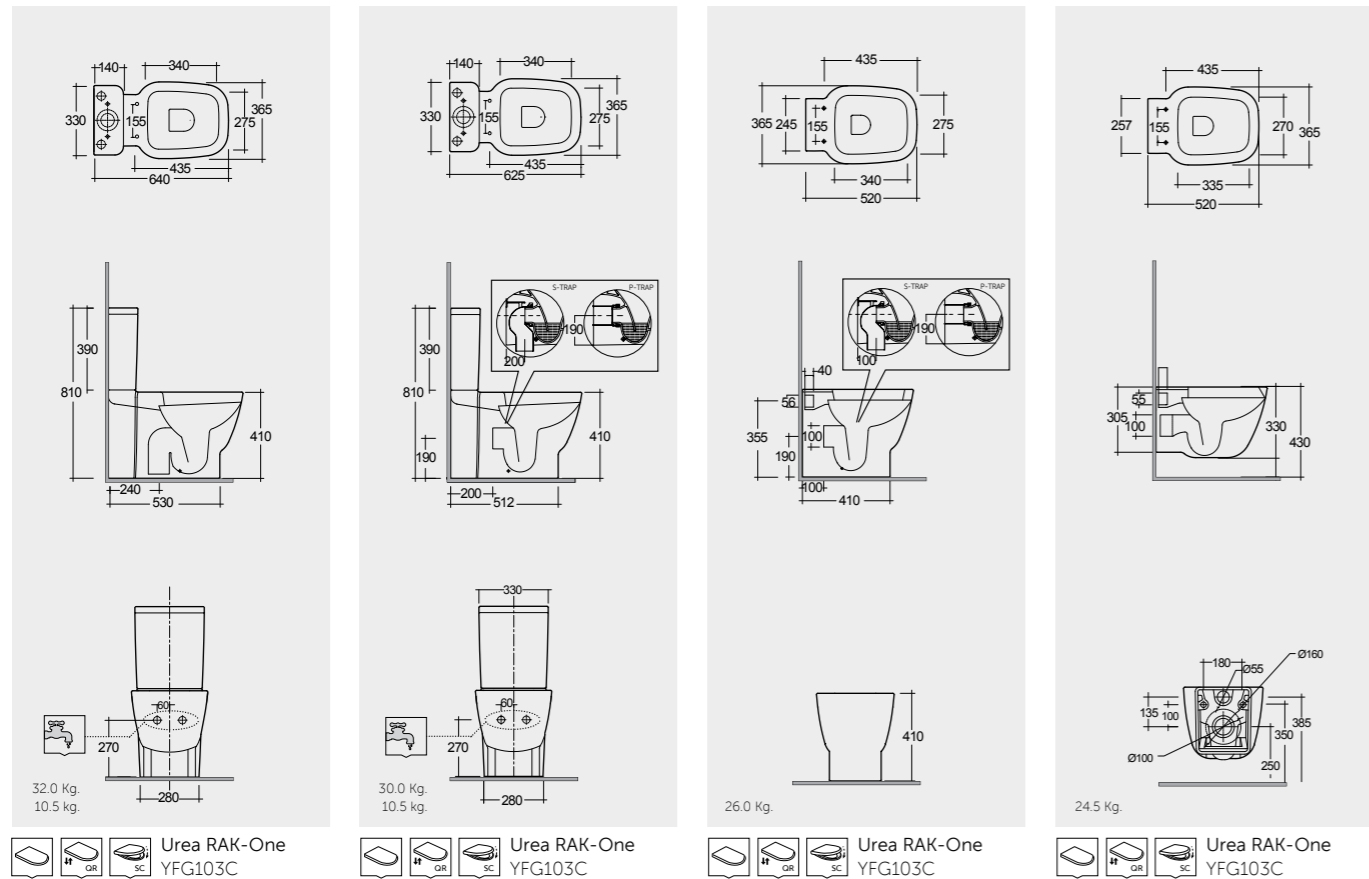

القياسات

Colours available

Colours shown here are as close to actual sanitaryware as printing process will allow
الألوان المبينة هنا قريبة إلى ألوان الأدوات الصحية الفعلية حسبما تسمح به عملية الطباعة

الألوان المتاحة

Measurements