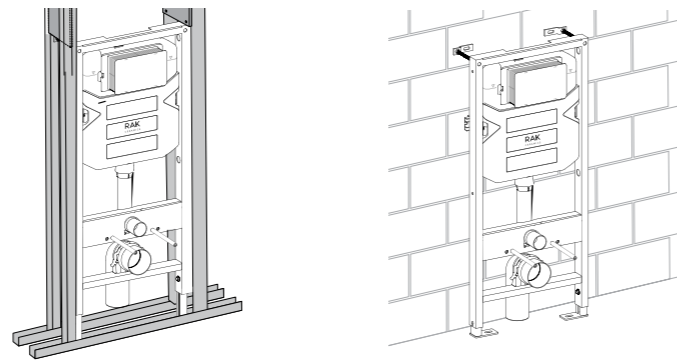

DRYWALL INSTALLATION