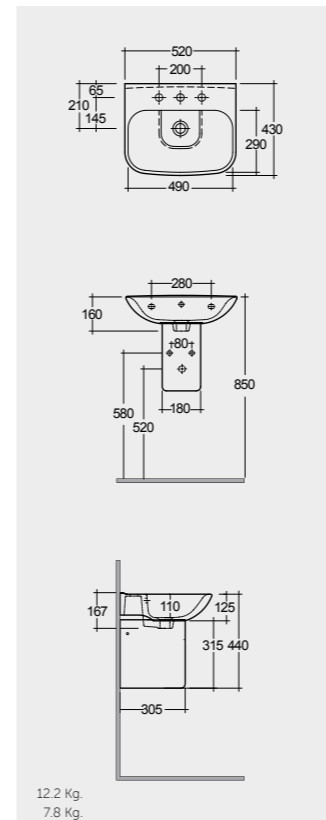

القياسات

Colours available

Colours shown here are as close to actual sanitaryware as printing process will allow
الألوان المييبة هنا قريبة إلى ألوان الأدوات الصحية الفعلية حسبما تسمح به عملية الطباعة

الألوان المتاحة

Notes

All dimensions in mm tolerance $\pm 5\%$ for below 200mm
and $\pm 3\%$ for above 200mm

ملحوظة

جميع القياسات تكون بالمليمتر $\pm 5\%$ للقياسات التي تقل عن 200 مليمتر و $\pm 3\%$ للقياسات التي تتجاوز 200 مليمتر