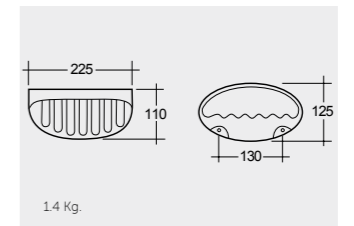

SQUATTING PANS AND CISTERNS

Models

النماذج

Measurements

القياسات

Colours available

Colours shown here are as close to actual sanitaryware as printing process will allow
الألوان الميينة هنا قريبة إلى ألوان الأدوات الصحية الفعلية حسبما تسمح به عملية الطباعة

الألوان المتاحة

RAK-EUROPA CERAMIC ACCESSORIES

Towel Rail Holder

ER27AWHA

حامل مناشف

Shelf

ER21AWHA

رف

Big Soap Holder

ER24AWHA

حامل صابون كبير

Soap Holder Medium ER25AWHA

Soap Holder Small ER26AWHA

حامل صابون متوسط

حامل صابون صغير

Robe Hook

ER22AWHA

علاقة جدارية

Paper Holder

ER23AWHA

حامل مناديل ورقية