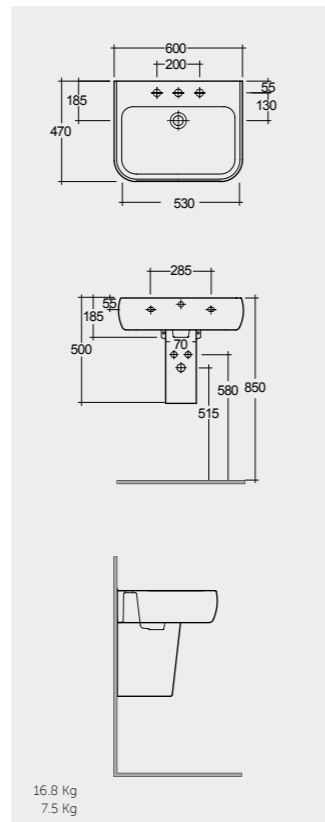

42 CM  
MP0701AWHA  
MP0103AWHA

52 CM  
MP0901AWHA

FOR WASH BASIN  
INOX CHROME : BTRWBSST001  
ABS CHROME : BTRWBABS002

النماذج

Inspectionable

Measurements

القياسات

Measurements