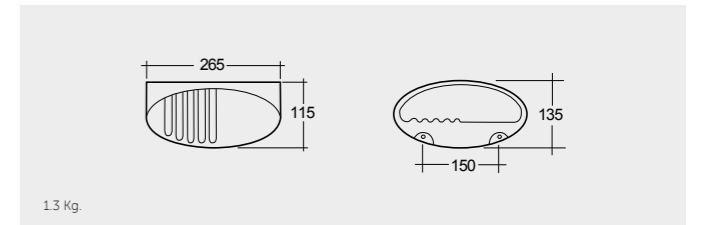

Big Soap Holder

ER24AWHA

حامل صابون كبير

Soap Holder Medium ER25AWHA

Soap Holder Small ER26AWHA

حامل صابون متوسط

حامل صابون صغير