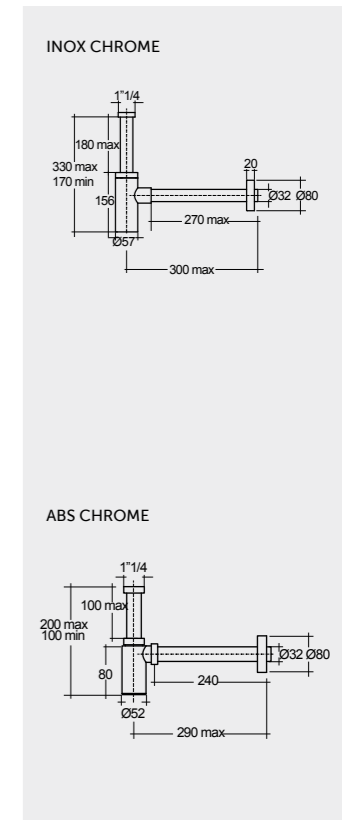

القياسات

Colours available

Colours shown here are as close to actual sanitaryware as printing process will allow
الألوان المييبة هنا قريبة إلى ألوان الأدوات الصحية الفعلية حسبما تسمح به عملية الطباعة

الألوان المتاحة

Notes

All dimensions in mm tolerance $\pm 5\%$ for below 200mm
and $\pm 3\%$ for above 200mm

ملحوظة

جميع القياسات تكون بالمليمتر $\pm 5\%$ للقياسات التي تقل عن 200 مليمتر و $\pm 3\%$ للقياسات التي تتجاوز 200 مليمتر