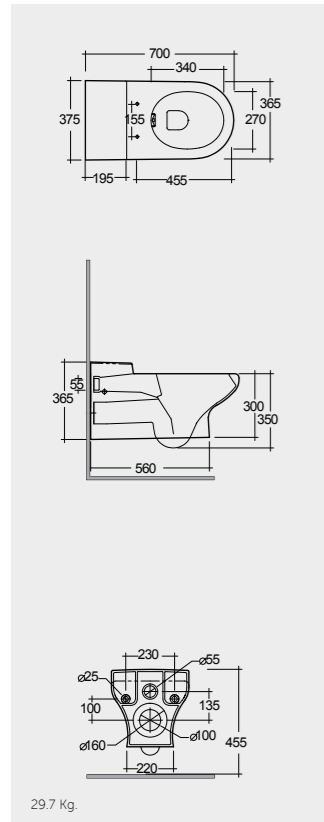

Models

Rimless

70 CM  
CO23AWHA

SET WITH MIXER (SHATAFF)  
BRASS CHROME : SPRDOMX0001

Measurements

29.7 Kg.

ABS  
YFG085A

Colours available