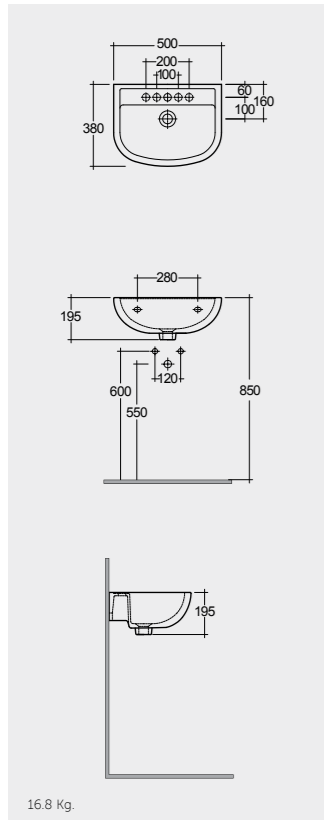

38 CM  
CO1001AWHA

75 CM  
CO25AWHA  
CO10AWHA

75 CM  
CO22AWHA  
CO10AWHA

Comfort Height 48 CM

Back Open

Comfort Height 48 CM

Measurements

القياسات