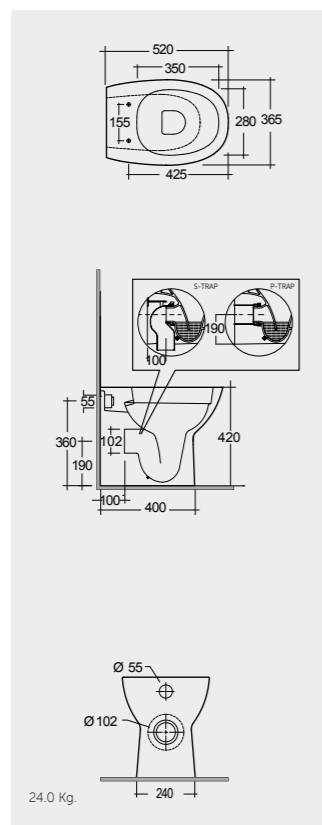

Urea RAK-Morning MORSC3901WH

Measurements

القياسات