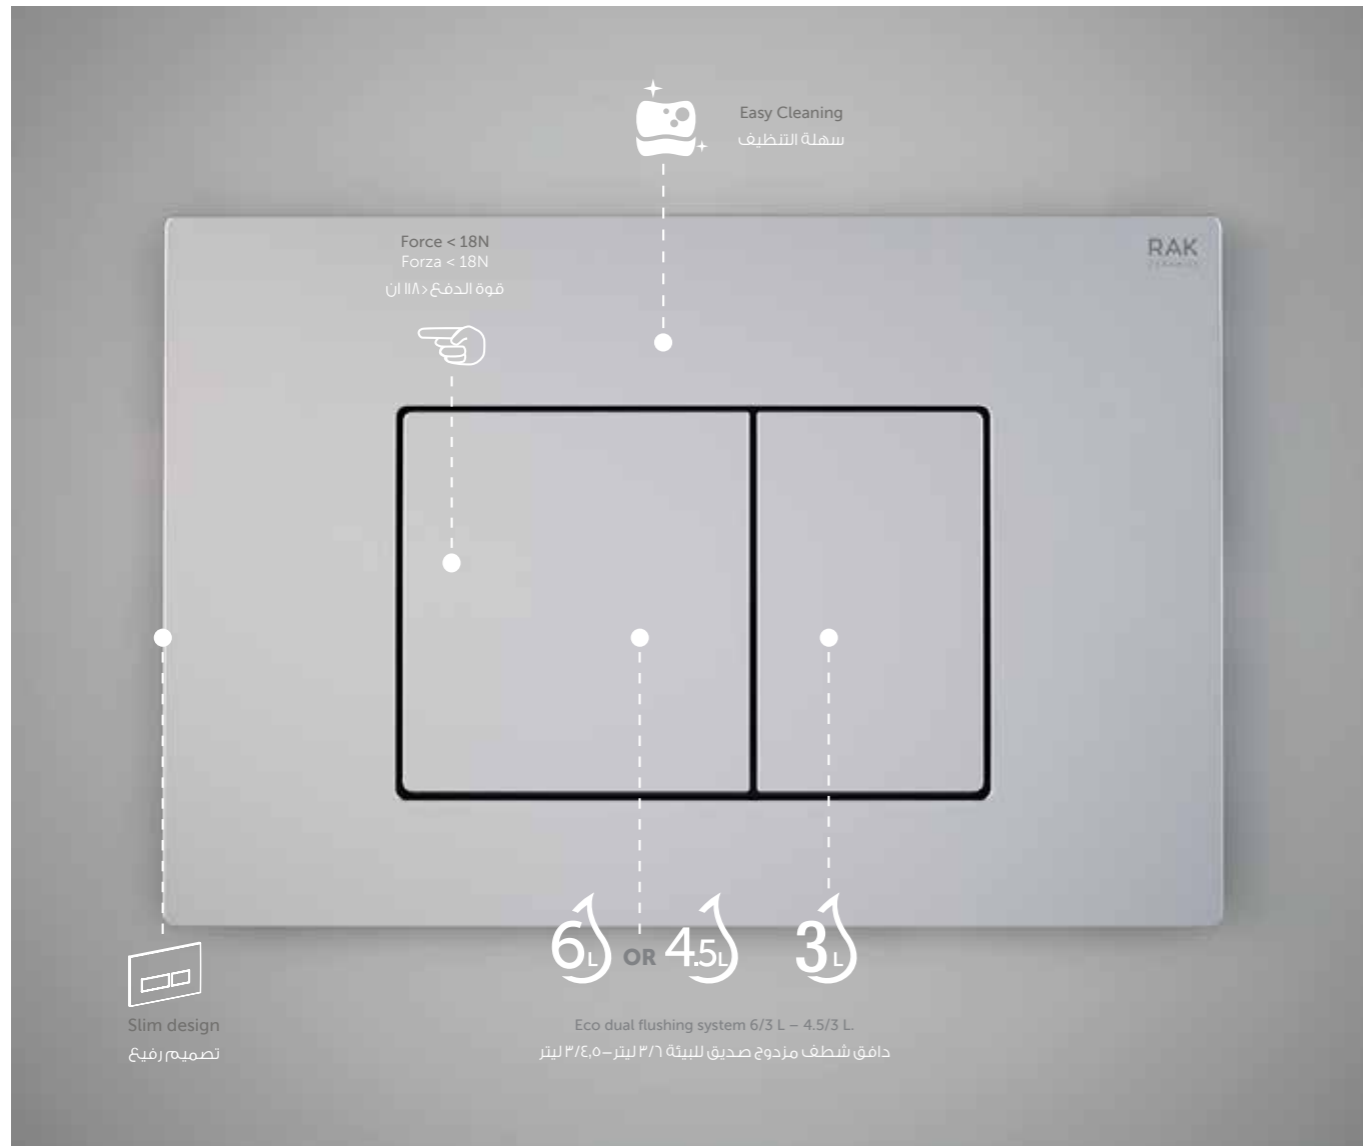

RAK-NEOFIX / PUSH PLATES

RAK-Neofix not only offers limitless installation possibilities, but a flat designed range of push plates in 3 elegant finishes and 2 different designs. The push plate is the only visible part of the concealed cistern and is built for the water saving dual system flush in volumes 6-3 liters or 4.5-3 liters. Another possibility to move functionality and style into your bathroom.

راك-نيوفيكس ليس فقط يوفر إمكانيات التركيب الا محدودة، وإنما أيضا يوفر مجموعة تصاميم مسطحة للوحات دفع في ٣ تشطيبات أنيقة وتصميمين مختلفين. لوحة الدفع هي الجزء المرئي الوحيد من الخزان المخفي، وهي مصممة لتوفير المياه المزدوج لنظام دافق في أحجام ٦-٣ لتر أو ٤,٥-٣ لتر. راک-نيوفيكس إمكانية أخرى للانتقال بوظائف وأسلوب الحمام الخاص بك.

All dimensions in mm
جميع الأبعاد بالمليمتر