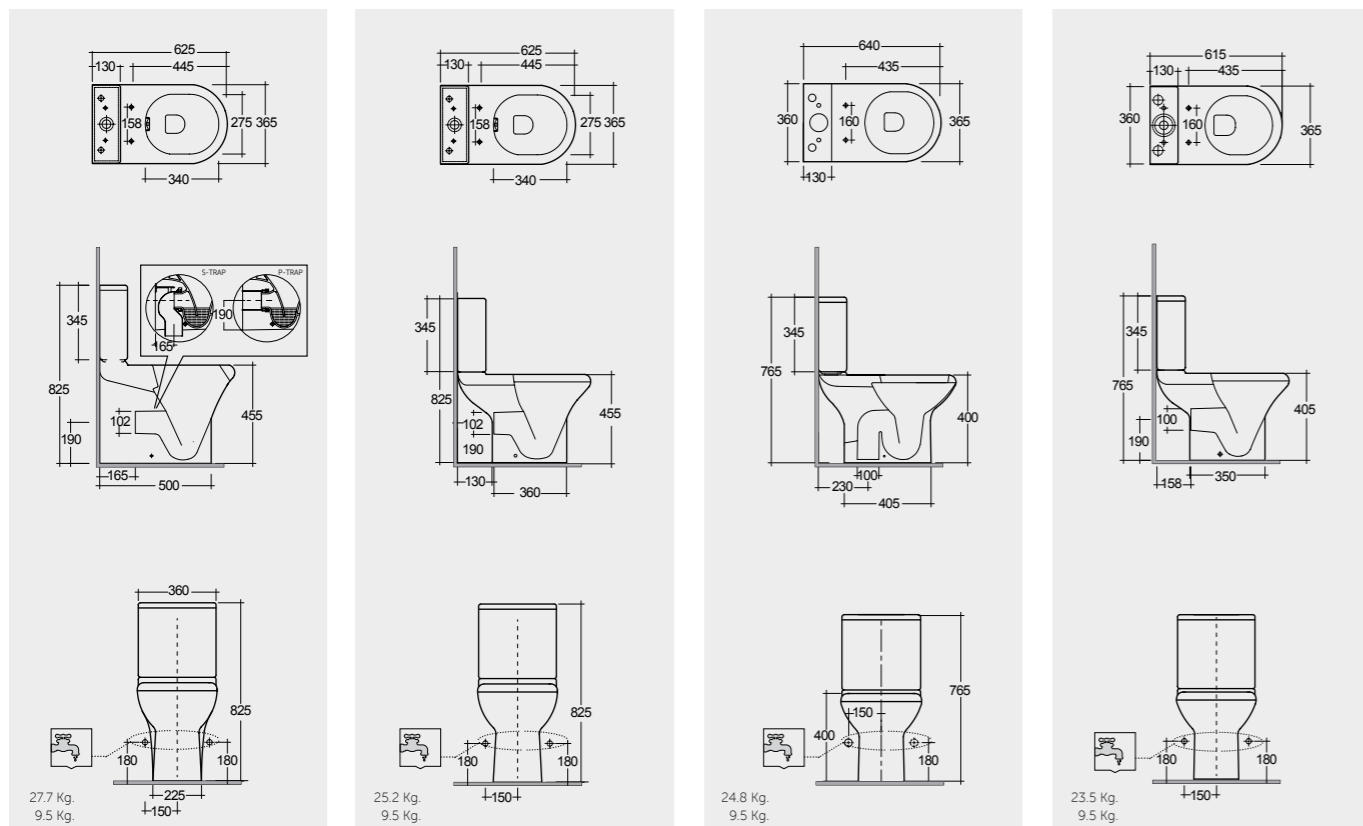

62 CM
CO26AWHA
CO10AWHA
Comfort Height 45 CM

62 CM
CO30AWHA
CO10AWHA
Back Open
Comfort Height 45 CM

64 CM
CO03AWHA
CO10AWHA
Back Open

61 CM
CO11AWHA
CO10AWHA
Back Open

Measurements