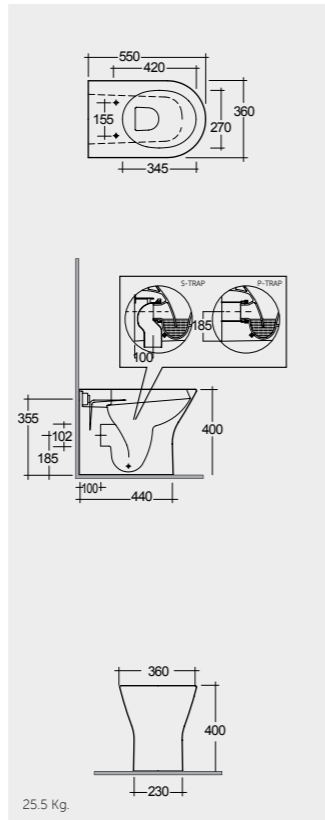

25.5 Kg. Urea RAK-Resort YFG106C