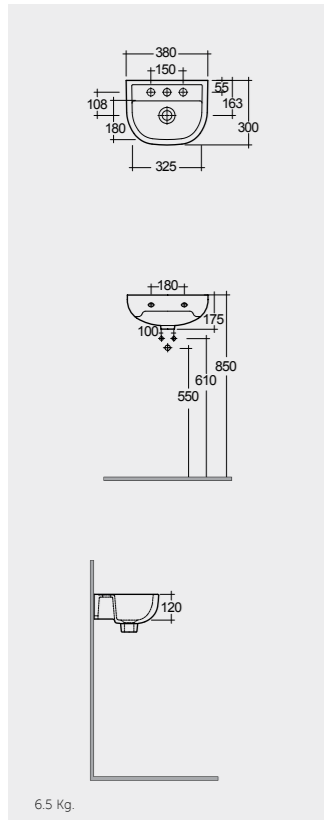

Measurements

القياسات

Urea Bambi Plus
YFG076