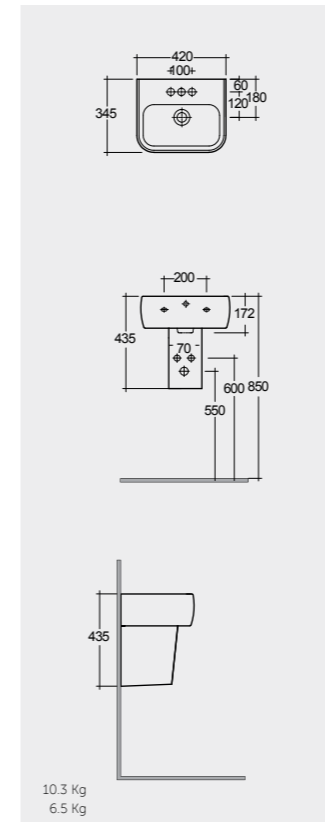

42 CM  
MP0701AWHA  
MP0103AWHA

52 CM  
MP0901AWHA

FOR WASH BASIN  
INOX CHROME : BTRWBSST001  
ABS CHROME : BTRWBABS002

النماذج

Inspectionable

Measurements

القياسات

Measurements