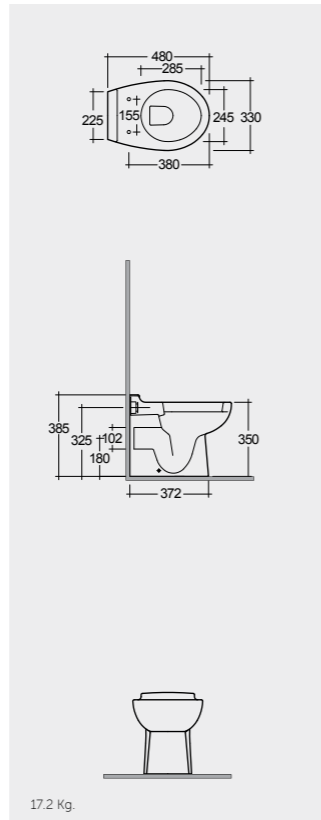

Urea Bambi Plus
YFG076

Colours available

الألوان المتاحة

Colours shown here are as close to actual sanitaryware as printing process will allow
الألوان المبينة هنا قريبة إلى ألوان الأدوات الصحية الفعلية حسبما تسمح به عملية الطباعة