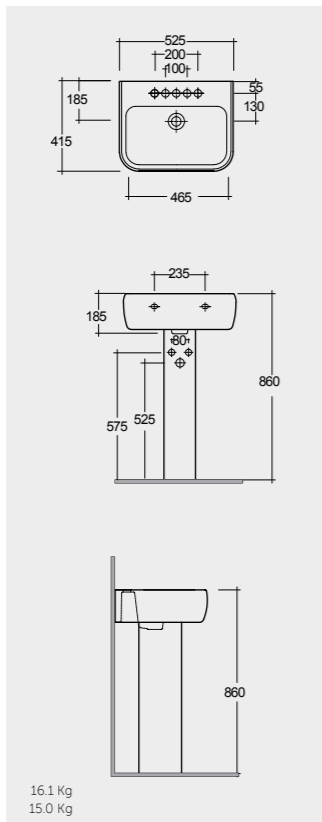

42 CM  
MP0701AWHA  
MP0103AWHA

52 CM  
MP0901AWHA

FOR WASH BASIN  
INOX CHROME : BTRWBSST001  
ABS CHROME : BTRWBABS002

النماذج

Inspectionable

Measurements

القياسات

Measurements