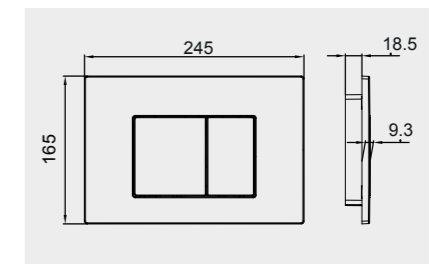

NEOFSRAKPPL28 Brushed Stainless Steel