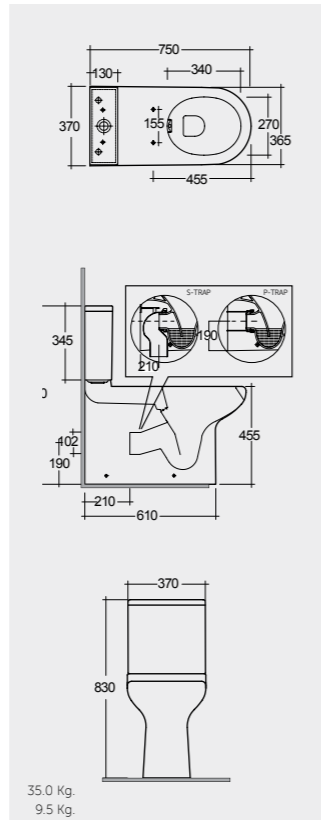

38 CM  
CO1001AWHA

75 CM  
CO25AWHA  
CO10AWHA

75 CM  
CO22AWHA  
CO10AWHA

Comfort Height 48 CM

Back Open

Comfort Height 48 CM

Measurements

القياسات