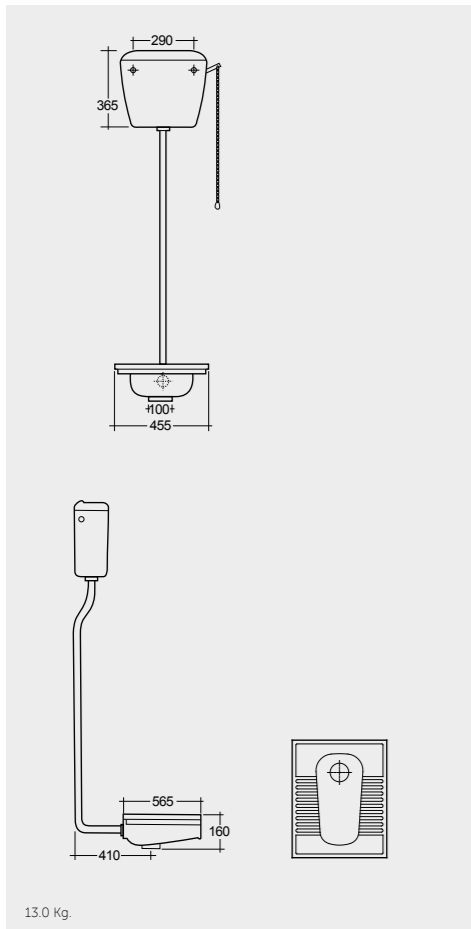

# SQUATTING PANS AND CISTERNS

Models

النماذج

SQUATTING PAN AND CISTERN 18 CM OC01AWHA OC38AWHA

SQUATTING PAN AND CISTERN 13 CM OC02AWHA OC38AWHA

Measurements

القياسات

Colours available