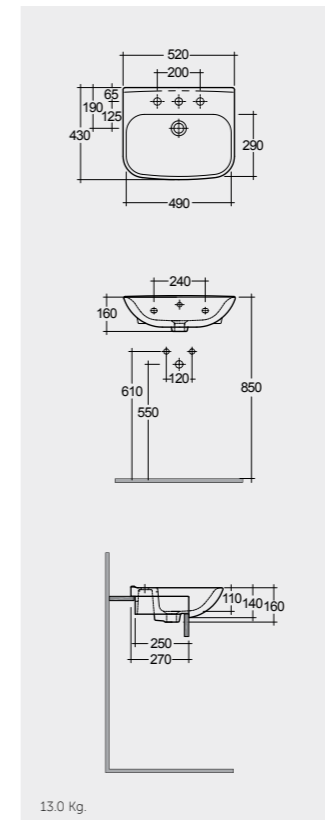

القياسات

Colours available

Colours shown here are as close to actual sanitaryware as printing process will allow
الألوان المييبة هنا قريبة إلى ألوان الأدوات الصحية الفعلية حسبما تسمح به عملية الطباعة

الألوان المتاحة

Notes

All dimensions in mm tolerance $\pm 5\%$ for below 200mm
and $\pm 3\%$ for above 200mm

ملحوظة

جميع القياسات تكون بالمليمتر $\pm 5\%$ للقياسات التي تقل عن 200 مليمتر و $\pm 3\%$ للقياسات التي تتجاوز 200 مليمتر