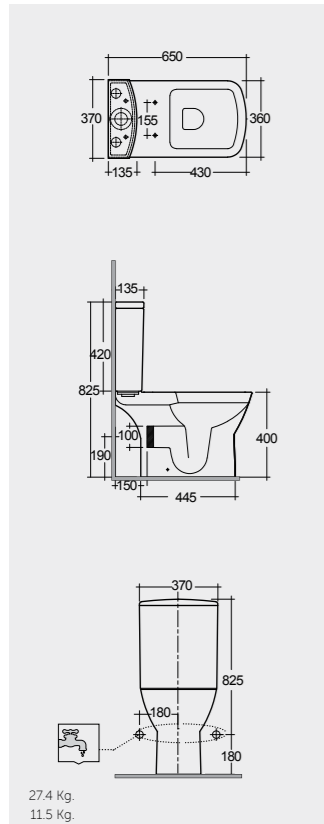

65 CM  
SM11AWHA  
SM10AWHA  
Back Open

65 CM  
SM03AWHA  
SM10AWHA  
Back Open

54 CM  
SM16AWHA

Measurements

القياسات

Urea RAK-Summit  
YFG088C

Urea RAK-Summit  
YFG088C

Urea RAK-Summit  
YFG088C