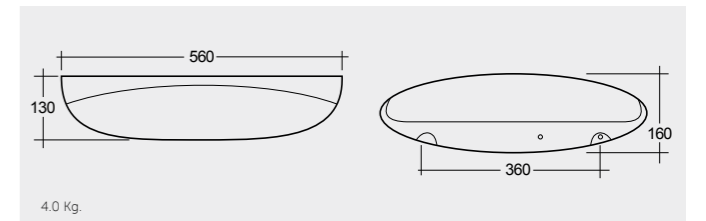

Shelf

ER21AWHA

رف