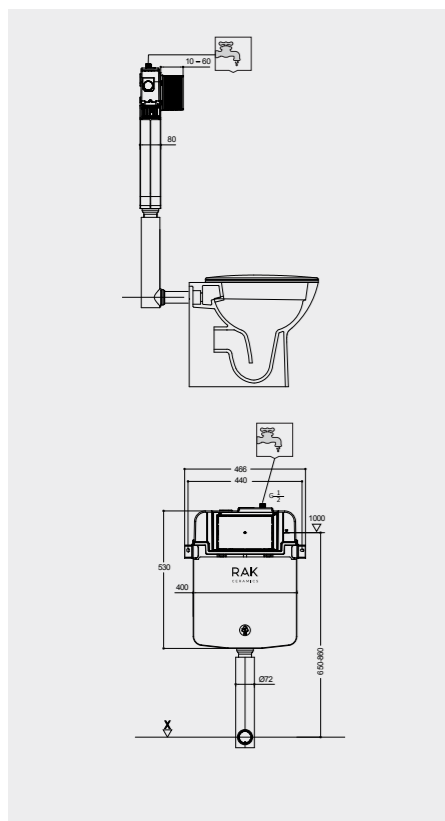

# RAK-NEOFIX / 8 CM THICKNESS

8 CM NEOF12RAK8C  
NEOF12RAK8C.A (4,5L setting)

8 CM NEOF05RAK8C  
NEOF05RAK8C.A (4,5L setting)

8 CM NEOF04RAK8C  
NEOF04RAK8C.A (4,5L setting)

Measurements

القياسات

The new RAK-Neofix bottom inlet plastic cisterns have been designed for quick and simple installations. Easy to handle and fix, they are an ideal solution for renovations.