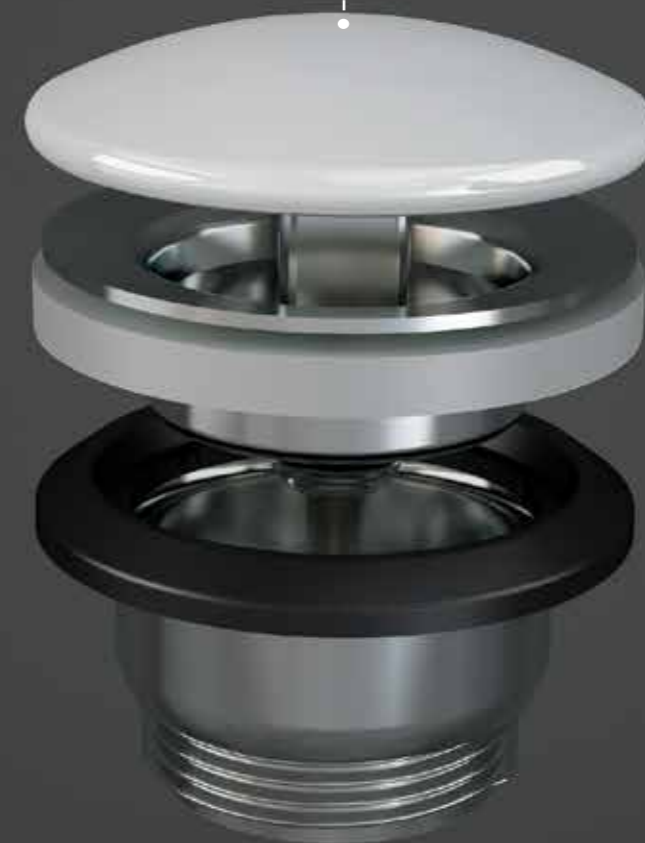

Measurements

القياسات

Notes

All dimensions in mm tolerance $\pm 5\%$ for below 200mm and $\pm 3\%$ for above 200mm

ملحوظة

جميع القياسات تكون بالمليمتر $\pm 5\%$ للقياسات التي تقل عن 200 مليمتر و $\pm 3\%$ للقياسات التي تتجاوز 200 مليمتر

PUSH TO
OPEN / CLOSE