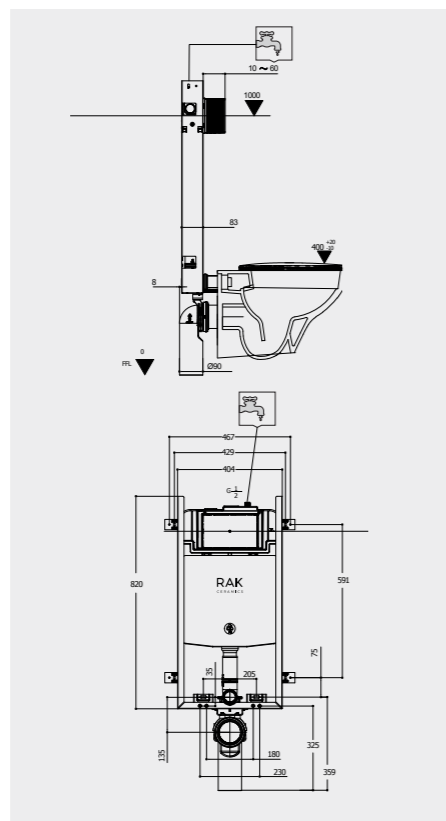

Measurements

القياسات