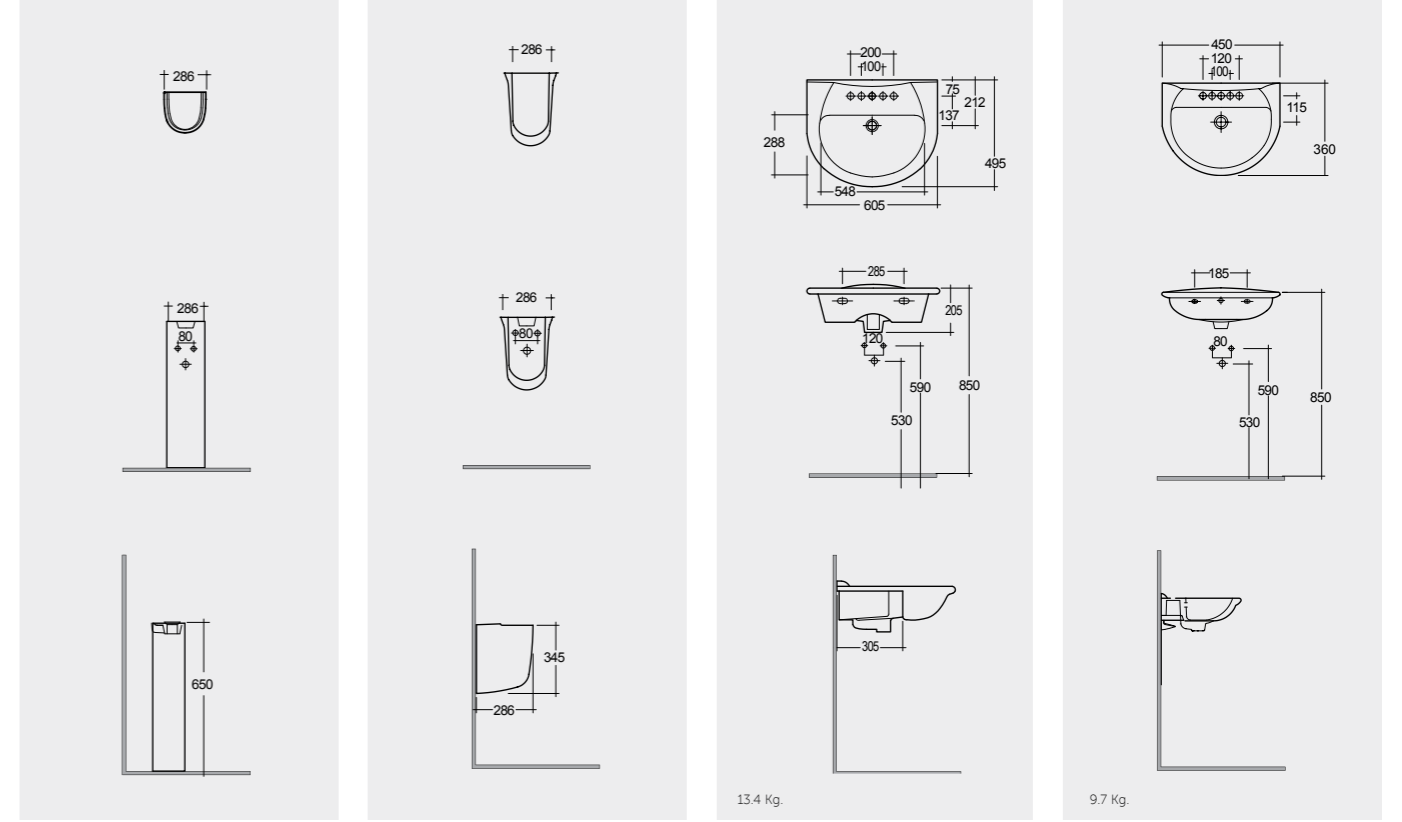

القياسات

Colours available

Colours shown here are as close to actual sanitaryware as printing process will allow
الألوان المييبة هنا قريبة إلى ألوان الأدوات الصحية الفعلية حسبما تسمح به عملية الطباعة

الألوان المتاحة

Notes

All dimensions in mm tolerance $\pm 5\%$ for below 200mm
and $\pm 3\%$ for above 200mm

ملحوظة

جميع القياسات تكون بالمليمتر $\pm 5\%$ للقياسات التي تقل عن 200 مليمتر و $\pm 3\%$ للقياسات التي تتجاوز 200 مليمتر