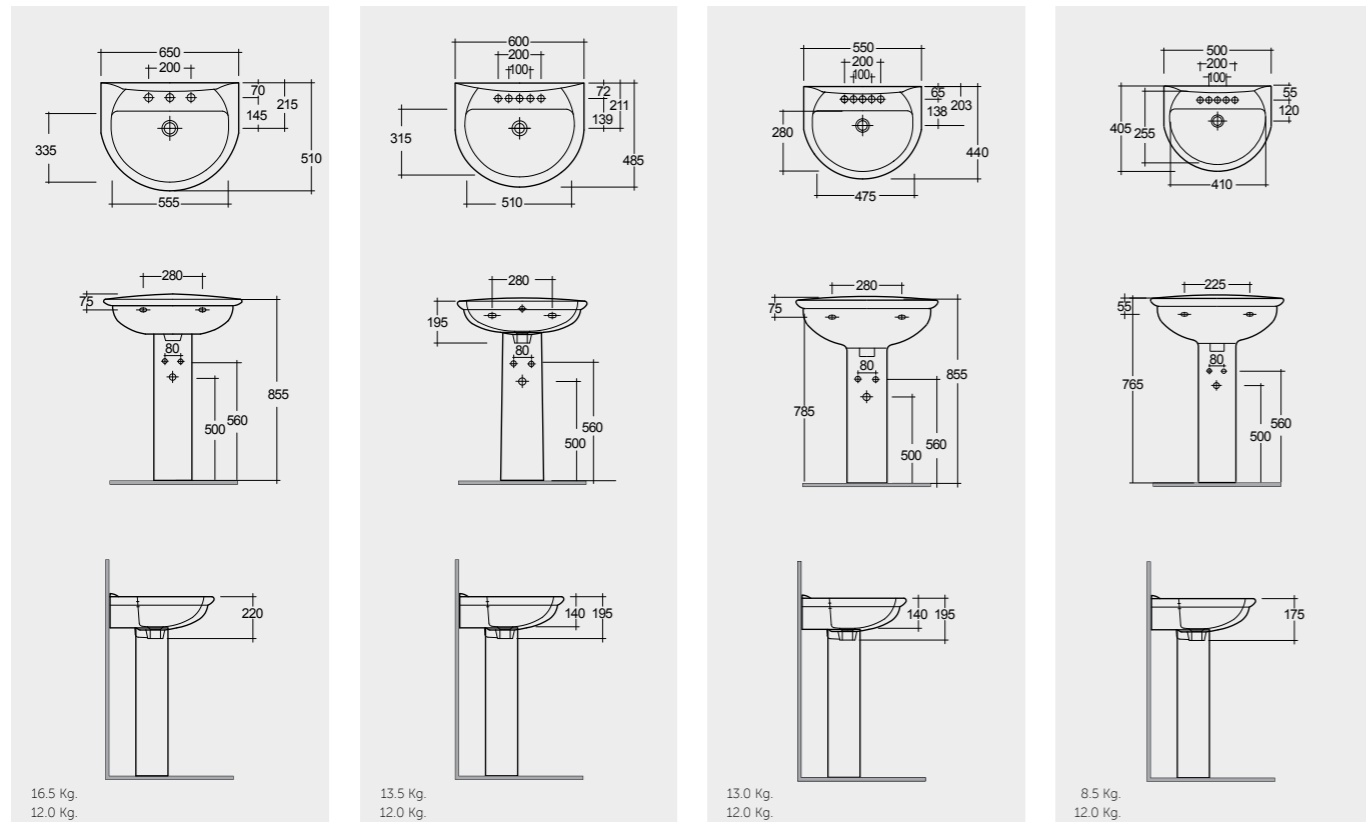

القياسات

Measurements