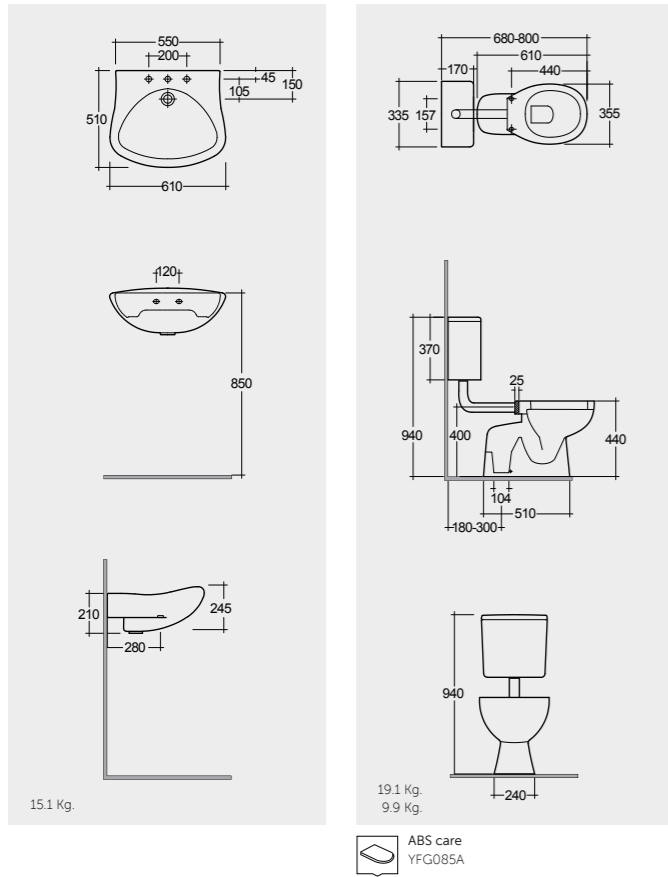

Models

النماذج

61 CM  
BL0101AWHA

52 CM  
BL13AWHA  
BL16AWHA

Comfort Height 45 CM

Measurements

القياسات

Colours available