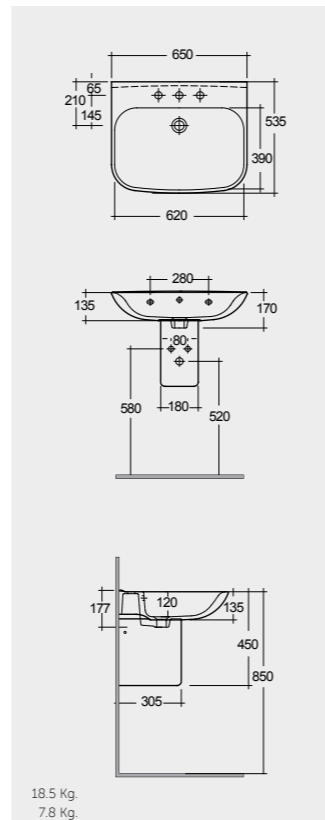

52 CM  
ORG0801AWHA  
CY0103AWHA

52 CM  
ORG0901AWHA

45 CM  
ORG0701AWHA

FOR WASH BASIN  
INOX CHROME : BTRWBSST001  
ABS CHROME : BTRWBABS002

النماذج

Inspectionable

Measurements

القياسات