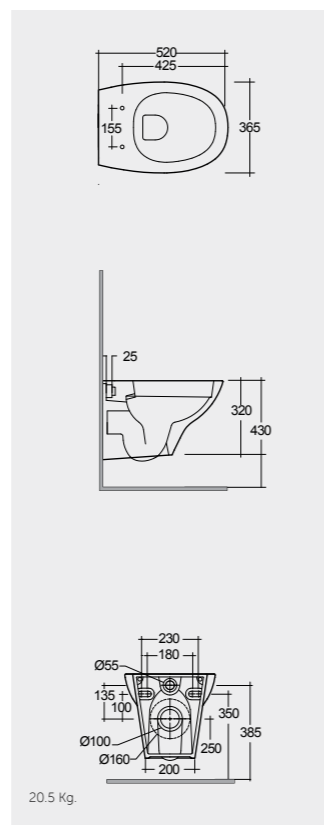

Urea RAK-Morning MORSC3901WH

Measurements

القياسات