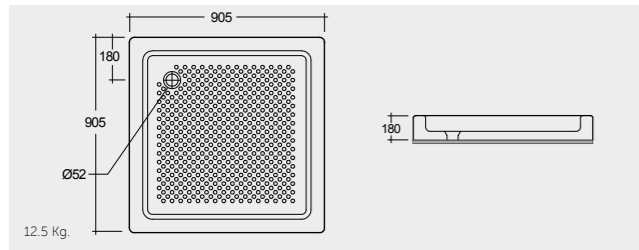

ACRYLIC SHOWER TRAY

SH14AWHA

Colours available

Colours shown here are as close to actual sanitaryware as printing process will allow
الألوان المبينة هنا قريبة إلى ألوان الأدوات الصحية الفعلية حسبما تسمح به عملية الطباعة

الألوان المتاحة

Notes

All dimensions in mm tolerance $\pm 5\%$ for below 200mm and $\pm 3\%$ for above 200mm

ملحوظة

جميع القياسات تكون بالمليمتر $\pm 5\%$ للقياسات التي تقل عن ٢٠٠ مليمتر و $\pm 3\%$ للقياسات التي تتجاوز ٢٠٠ مليمتر