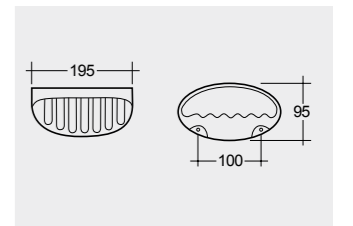

SQUATTING PANS AND CISTERNS

Models

النماذج

Measurements

القياسات

Colours available

Colours shown here are as close to actual sanitaryware as printing process will allow
الألوان الميينة هنا قريبة إلى ألوان الأدوات الصحية الفعلية حسبما تسمح به عملية الطباعة

الألوان المتاحة

RAK-EUROPA CERAMIC ACCESSORIES

Towel Rail Holder

ER27AWHA

حامل مناشف

Shelf

ER21AWHA

رف

Big Soap Holder

ER24AWHA

حامل صابون كبير

Soap Holder Medium ER25AWHA

Soap Holder Small ER26AWHA

حامل صابون متوسط

حامل صابون صغير

Robe Hook

ER22AWHA

علاقة جدارية

Paper Holder

ER23AWHA

حامل مناديل ورقية