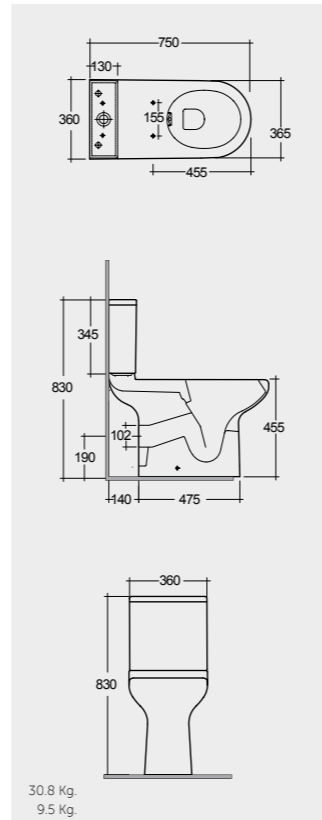

38 CM  
CO1001AWHA

75 CM  
CO25AWHA  
CO10AWHA

75 CM  
CO22AWHA  
CO10AWHA

Comfort Height 48 CM

Back Open

Comfort Height 48 CM

Measurements

القياسات