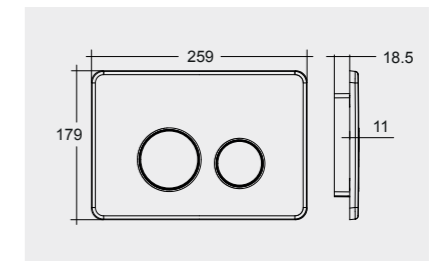

RAK-NEOFIX / PUSH PLATES

RAK-Neofix not only offers limitless installation possibilities, but a flat designed range of push plates in 3 elegant finishes and 2 different designs. The push plate is the only visible part of the concealed cistern and is built for the water saving dual system flush in volumes 6-3 liters or 4.5-3 liters. Another possibility to move functionality and style into your bathroom.

راك-نيوفيكس ليس فقط يوفر إمكانيات التركيب الا محدودة، وإنما أيضا يوفر مجموعة تصاميم مسطحة للوحات دفع في ٣ تشطيبات أنيقة وتصميمين مختلفين. لوحة الدفع هي الجزء المرئي الوحيد من الخزان المخفي، وهي مصممة لتوفير المياه المزدوج لنظام دافق في أحجام ٦-٣ لتر أو ٤,٥-٣ لتر. راک-نيوفيكس إمكانية أخرى للانتقال بوظائف وأسلوب الحمام الخاص بك.

All dimensions in mm
جميع الأبعاد بالمليمتر