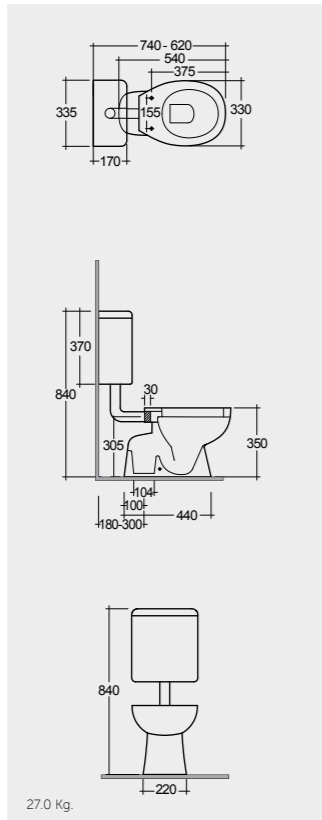

Measurements

القياسات

Urea Bambi Plus
YFG076