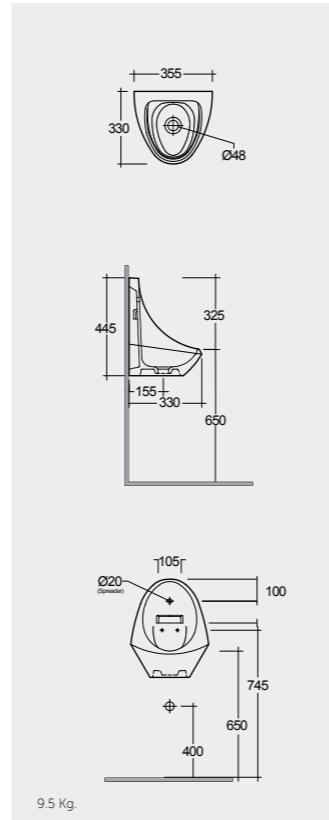

35 CM  
OC13AAWHA

URINAL PARTITION فاصل ميوالة

URINAL PARTITION 35 CM  
SE20AWHA

Measurements

القياسات

Model ID: VN20  
Suitable WASTE TRAP: FS10 CONDC  
Fixing Kit: FS37UK

Model ID: SE19  
Suitable bracket: OC36-TBKT  
Suitable waste outlet kit: MX08ME  
\* OC36-TBKT Bracket screw hole location