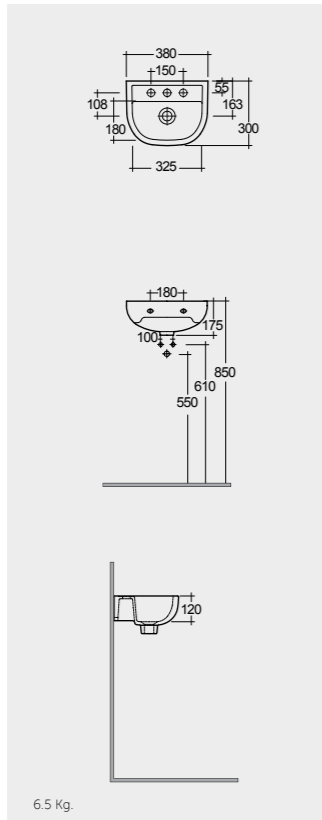

38 CM  
CO1001AWHA

75 CM  
CO25AWHA  
CO10AWHA

75 CM  
CO22AWHA  
CO10AWHA

Comfort Height 48 CM

Back Open

Comfort Height 48 CM

Measurements

القياسات