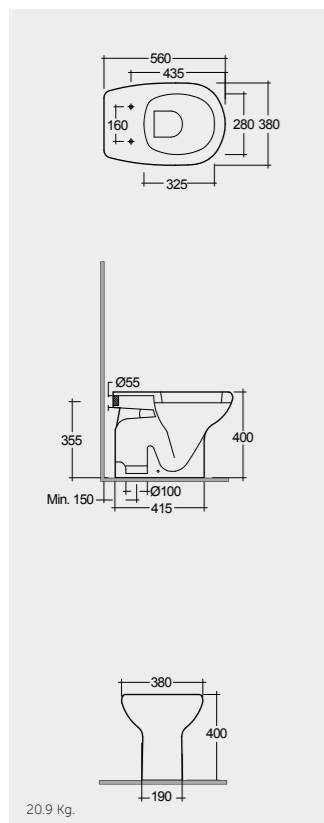

Models

النماذج

56 CM  
OR15AWHA

56 CM  
OR07AWHA

FOR BIDET  
ABS CHROME : BTRBDABS010  
PP WHITE : BTRBDPPR011

Inspectionable

Measurements

القياسات