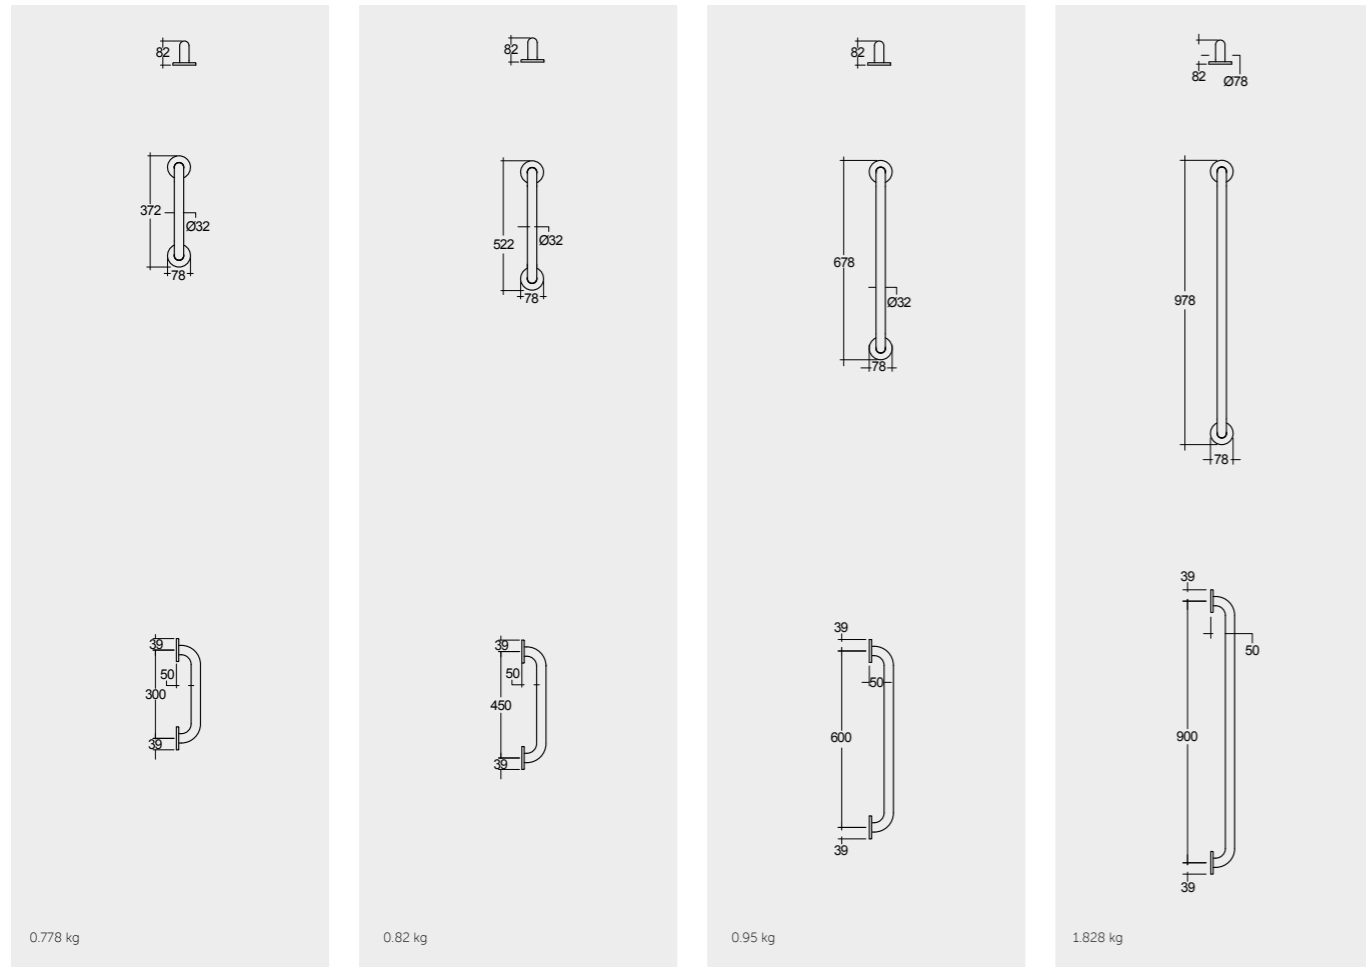

# RAK-SILVER / GRAB BARS

Models

300mm (32mm DIA.) SILGBR00300    450mm (32mm DIA.) SILGBR00450    600mm (32mm DIA.) SILGBR00600    900mm (32mm DIA.) SILGBR00900

النماذج

Measurements

Notes

All dimensions in mm tolerance  $\pm 5\%$  for below 200mm and  $\pm 3\%$  for above 200mm