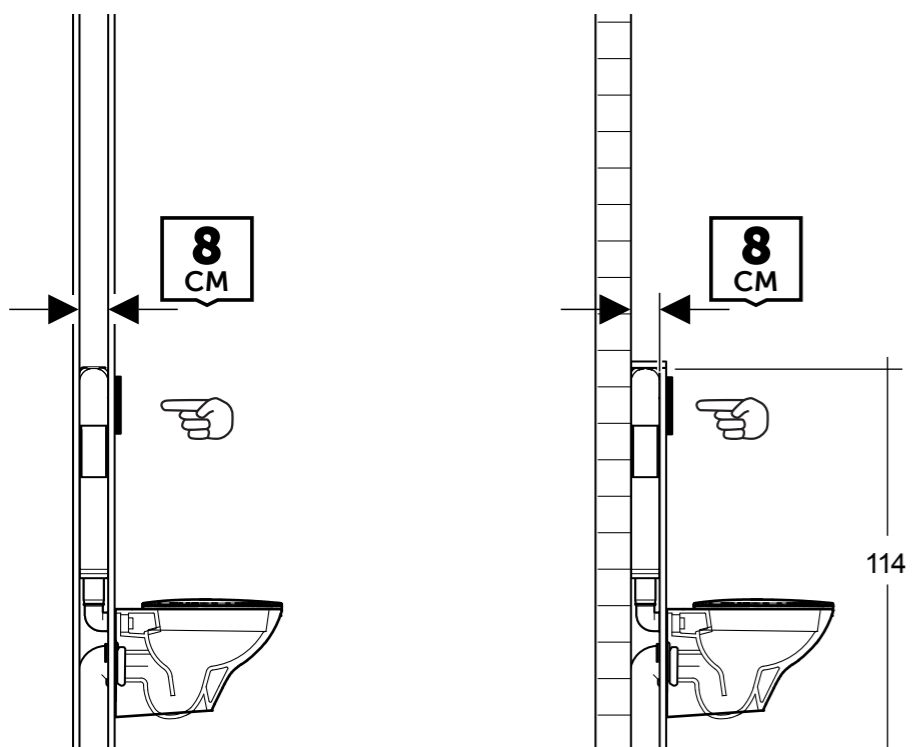

8 cm wall-thickness

For thin walls or for space-saving installations, with flushing actuation from the front.