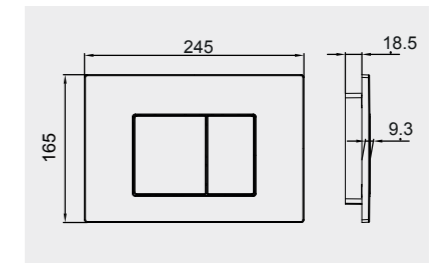

NEOFSRAKPPL17 Matt Black

NEOFSRAKPPL16 Matt White