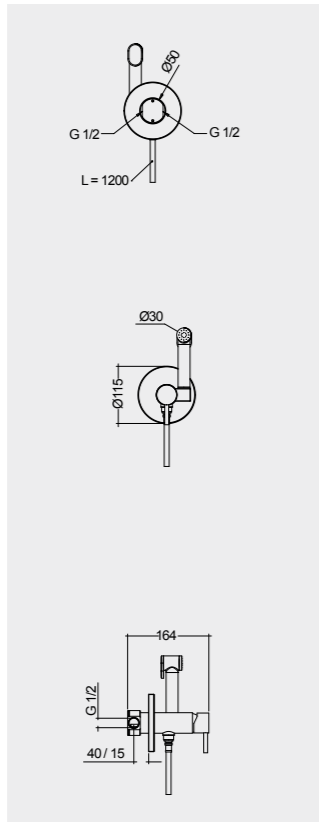

Models

Rimless

70 CM  
CO23AWHA

SET WITH MIXER (SHATAFF)  
BRASS CHROME : SPRDOMX0001

Measurements

29.7 Kg.

ABS  
YFG085A

Colours available