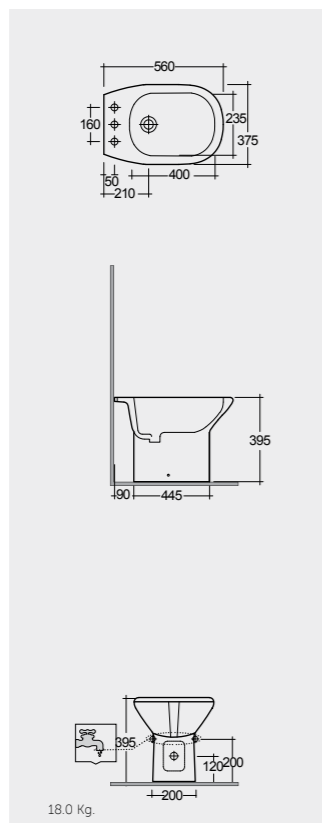

Models

النماذج

56 CM  
OR15AWHA

56 CM  
OR07AWHA

FOR BIDET  
ABS CHROME : BTRBDABS010  
PP WHITE : BTRBDPPR011

Inspectionable

Measurements

القياسات