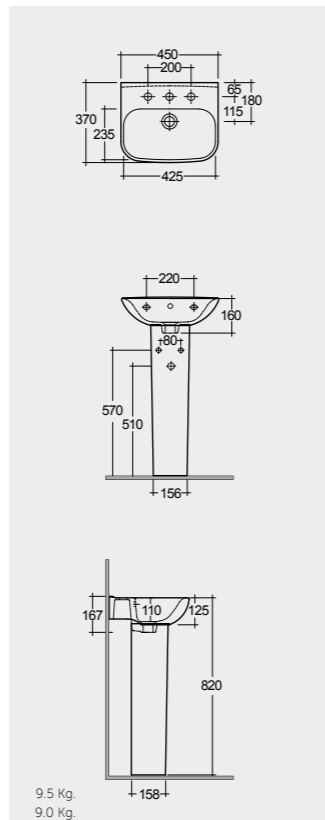

52 CM  
ORG0801AWHA  
CY0103AWHA

52 CM  
ORG0901AWHA

45 CM  
ORG0701AWHA

FOR WASH BASIN  
INOX CHROME : BTRWBSST001  
ABS CHROME : BTRWBABS002

النماذج

Inspectionable

Measurements

القياسات