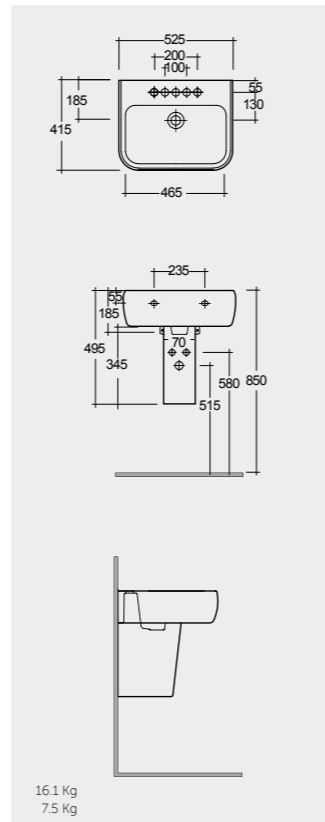

42 CM  
MP0701AWHA  
MP0103AWHA

52 CM  
MP0901AWHA

FOR WASH BASIN  
INOX CHROME : BTRWBSST001  
ABS CHROME : BTRWBABS002

النماذج

Inspectionable

Measurements

القياسات

Measurements