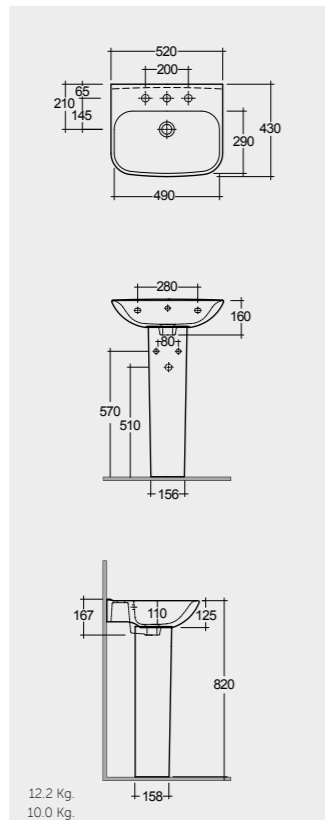

52 CM  
ORG0801AWHA  
CY0103AWHA

52 CM  
ORG0901AWHA

45 CM  
ORG0701AWHA

FOR WASH BASIN  
INOX CHROME : BTRWBSST001  
ABS CHROME : BTRWBABS002

النماذج

Inspectionable

Measurements

القياسات