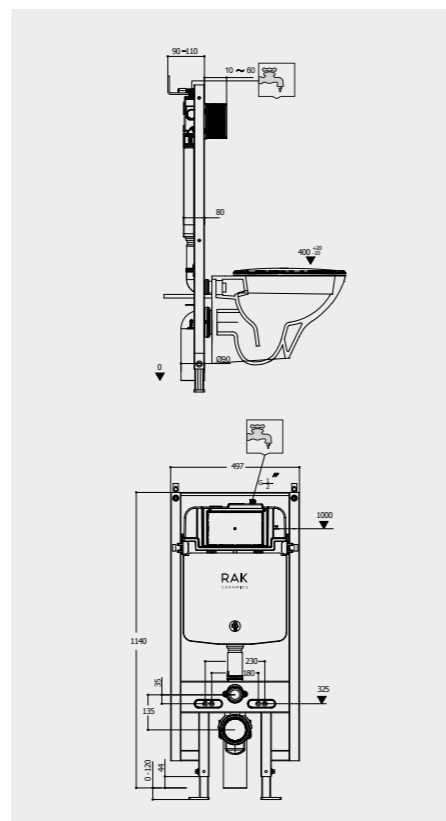

Measurements

القياسات