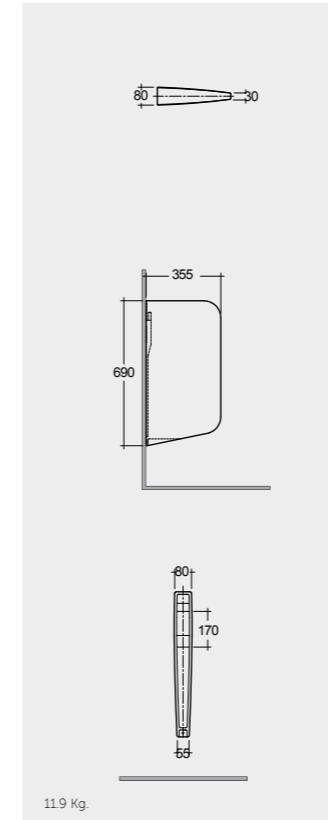

Notes

All Installation dimensions are only as proposal and it may be change according to the site requirement

ملحوظة

جميع أبعاد التثبيت هي فقط كمقترح وبالإمكان التغيير وفقاً للطلب