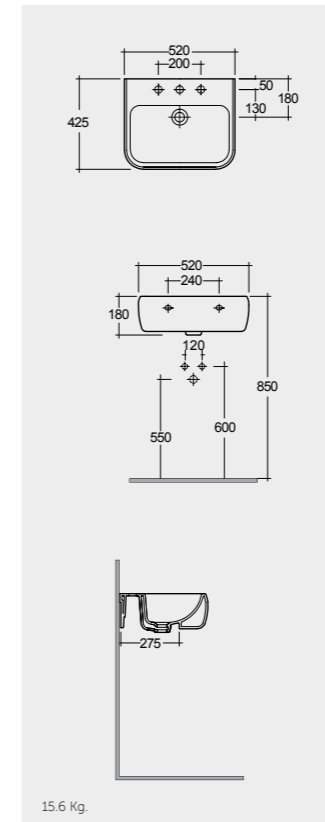

42 CM  
MP0701AWHA  
MP0103AWHA

52 CM  
MP0901AWHA

FOR WASH BASIN  
INOX CHROME : BTRWBSST001  
ABS CHROME : BTRWBABS002

النماذج

Inspectionable

Measurements

القياسات

Measurements