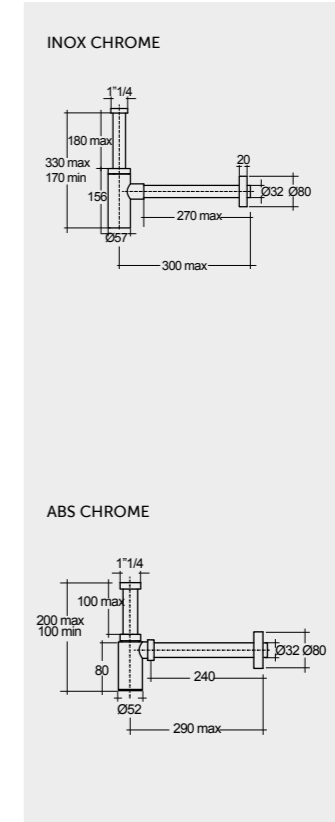

42 CM  
MP0701AWHA  
MP0103AWHA

52 CM  
MP0901AWHA

FOR WASH BASIN  
INOX CHROME : BTRWBSST001  
ABS CHROME : BTRWBABS002

النماذج

Inspectionable

Measurements

القياسات

Measurements