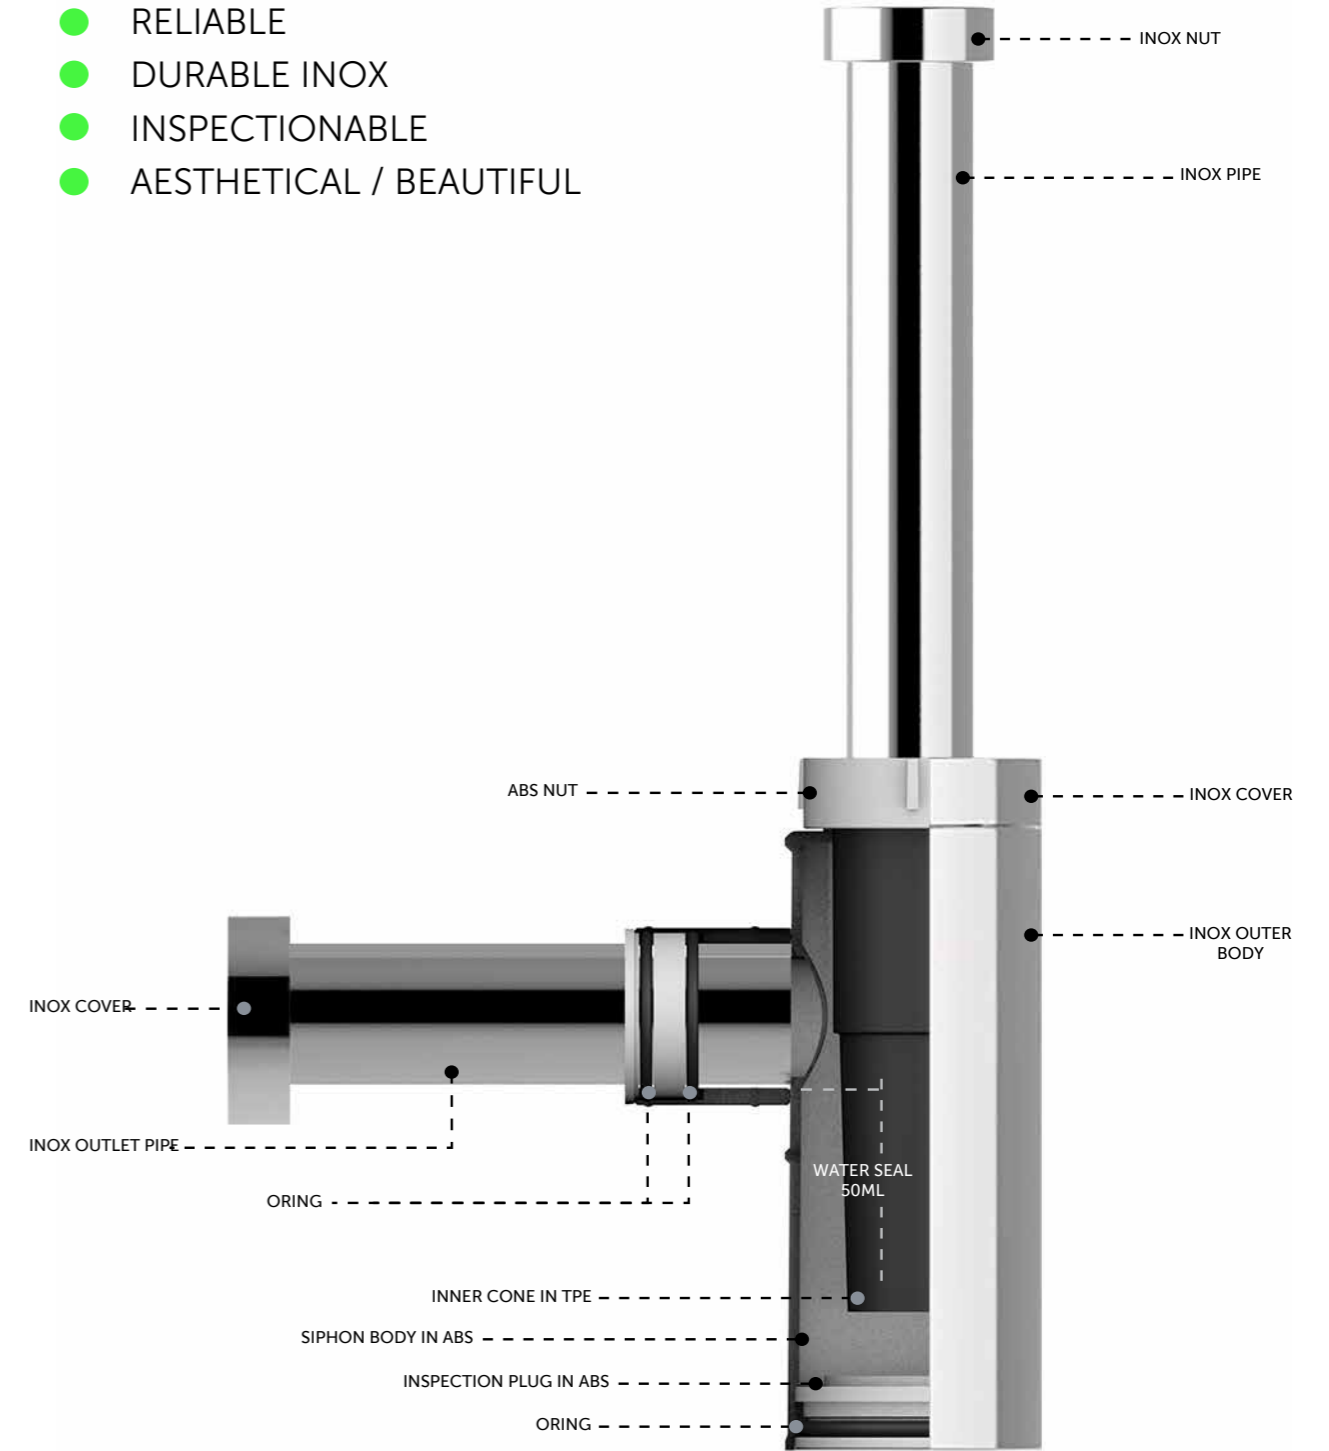

INOX VERSION BENEFITS

- RELIABLE
- DURABLE INOX
- INSPECTIONABLE
- AESTHETICAL / BEAUTIFUL