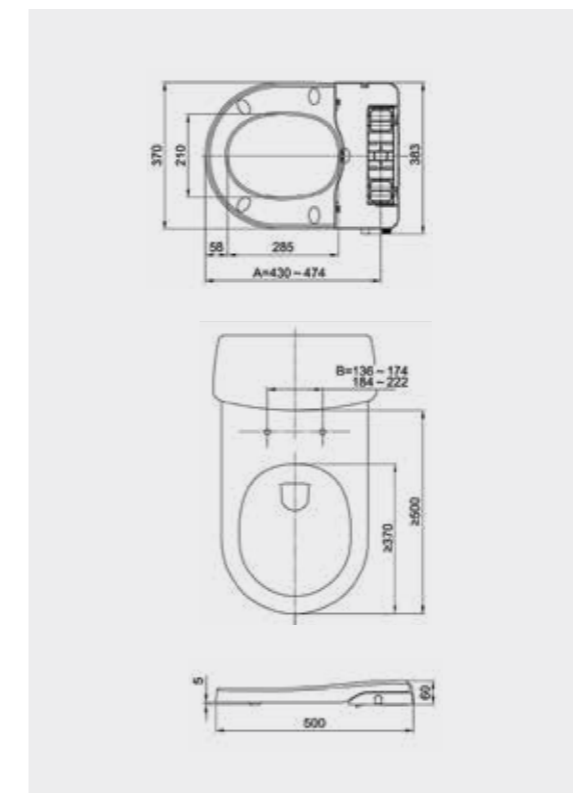

غطاء مقعد برشافة

Both functions of bidet wash enabled
Replace traditional toilet paper to offer healthier washing.
جميع خصائص الغسيل بالرشافة ممكنة استبدال ورق التواليت التقليدي لتوفير غسيل أكثر صحة.

Unplugged, Secure and Pro-Eco Secure wash without plugging in and power limits.
منزوع القابس وآمن وصديق للبيئة غسيل آمن دون التوصيل بالكهرباء وقيود الطاقة.

Quick installation/disassembly for convenient cleaning
Quick installation/disassembly design for effortless cleaning & maintenance
التركيب/ الفك السريع من أجل عملية تنظيف مريحة
تم تصميم التركيب/ الفك السريع من أجل التنظيف والصيانة دون بذل مجهود

One-button switch on/off (easy to use), One-button switch makes it easy to use.
زر واحد للتشغيل/ الإيقاف (سهل الاستخدام)، زر واحد للتشغيل يجعل الاستخدام سهلاً.

Suitable Models:

الموديلات الملائمة:

- RAK-Compact Back To Wall WC P Trap
- RAK-Resort 665 Btw Wc P Trap
- RAK-Resort 665 Cc Wc P Trap
- RAK-Resort Back To Wall WC P
- RAK- Jumierah 240 WC S Trap
- RAK-Tonique Btw WC P Trap
- RAK-Compact Rimless CC BTW WC-P Trap 750 mm
- RAK-Compact Rimless CC WC-P Trap 750 mm
- RAK-Liwa WC P Trap
- RAK-Liwa WC S Trap

- راك-كومباكت مستند إلى الجدار بمحس غلق (بي)
- راك-ريسورت ٦٦٥ مستند إلى الجدار بمحس غلق (بي)
- راك-ريسورت ٦٦٥ قطعتين بمحس غلق (بي)
- راك-ريسورت مستند إلى الجدار بمحس (بي)
- راك-جميرا ٢٤٠ بمحس غلق (اس)
- راك-تونيك بمحس غلق (بي)
- راك-كومباكت بدون اطار مستند إلى الجدار بمحس غلق (بي) ٧٥٠
- راك-كومباكت بدون اطار بمحس غلق (بي) ٧٥٠
- راك-ليوا بمحس غلق (بي)
- راك-ليوا بمحس غلق (اس)