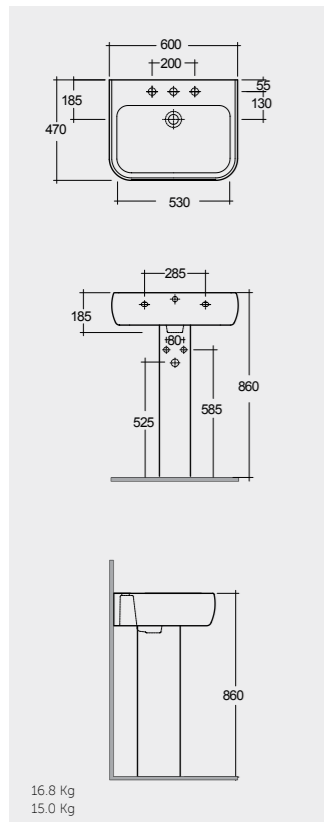

42 CM  
MP0701AWHA  
MP0103AWHA

52 CM  
MP0901AWHA

FOR WASH BASIN  
INOX CHROME : BTRWBSST001  
ABS CHROME : BTRWBABS002

النماذج

Inspectionable

Measurements

القياسات

Measurements