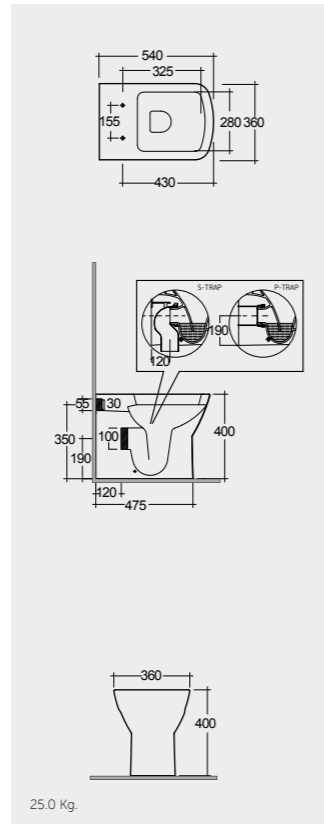

65 CM  
SM11AWHA  
SM10AWHA  
Back Open

65 CM  
SM03AWHA  
SM10AWHA  
Back Open

54 CM  
SM16AWHA

Measurements

القياسات

Urea RAK-Summit  
YFG088C

Urea RAK-Summit  
YFG088C

Urea RAK-Summit  
YFG088C