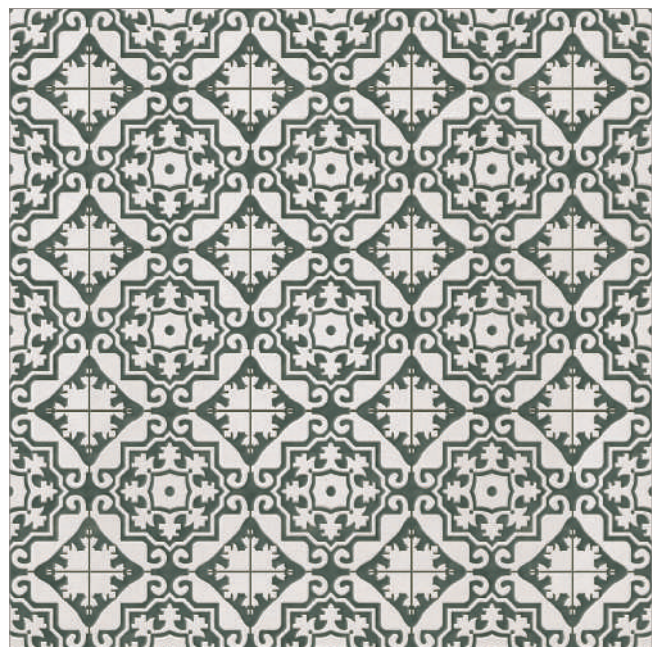

ROYALE VERDE

60x60 cm
9mm
Porcelanato
Base: Matt
Decor: Glossy
Pared