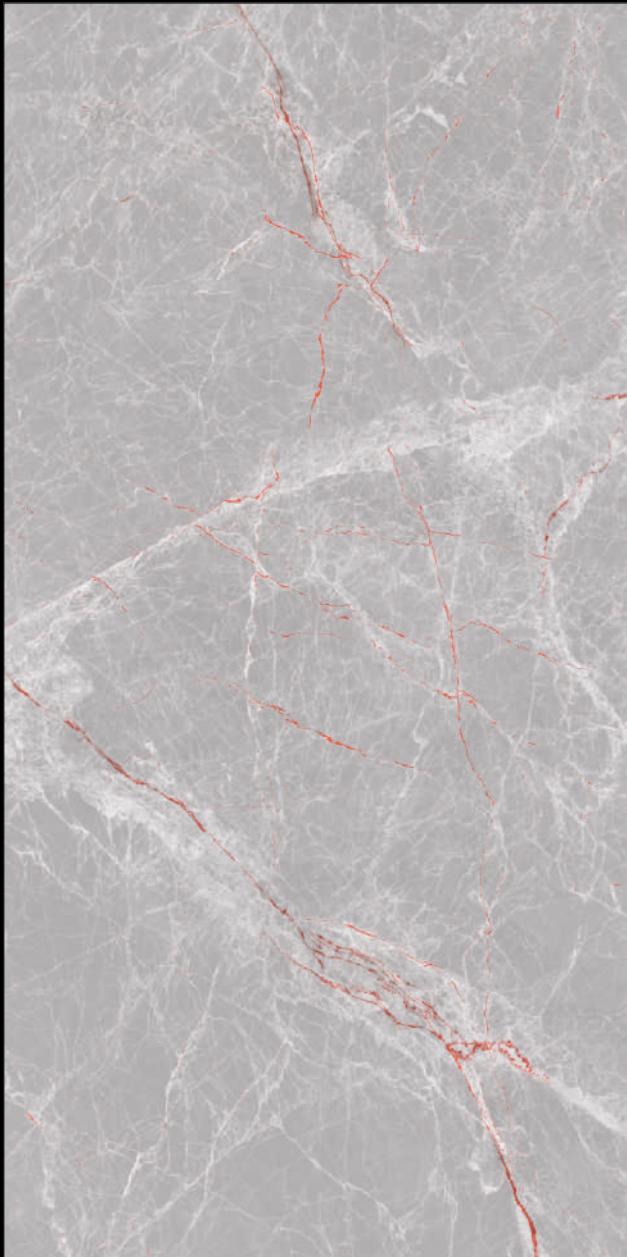

Random :
03

[Click Here For
360° View](#)

NESSA[®]
INNOVATIVE SURFACES

NEOX
Collection

NX MARVEL GREY

Size :
600x1200 mm

Series :
NEOX

Surface :
Antislip Matt + Carving