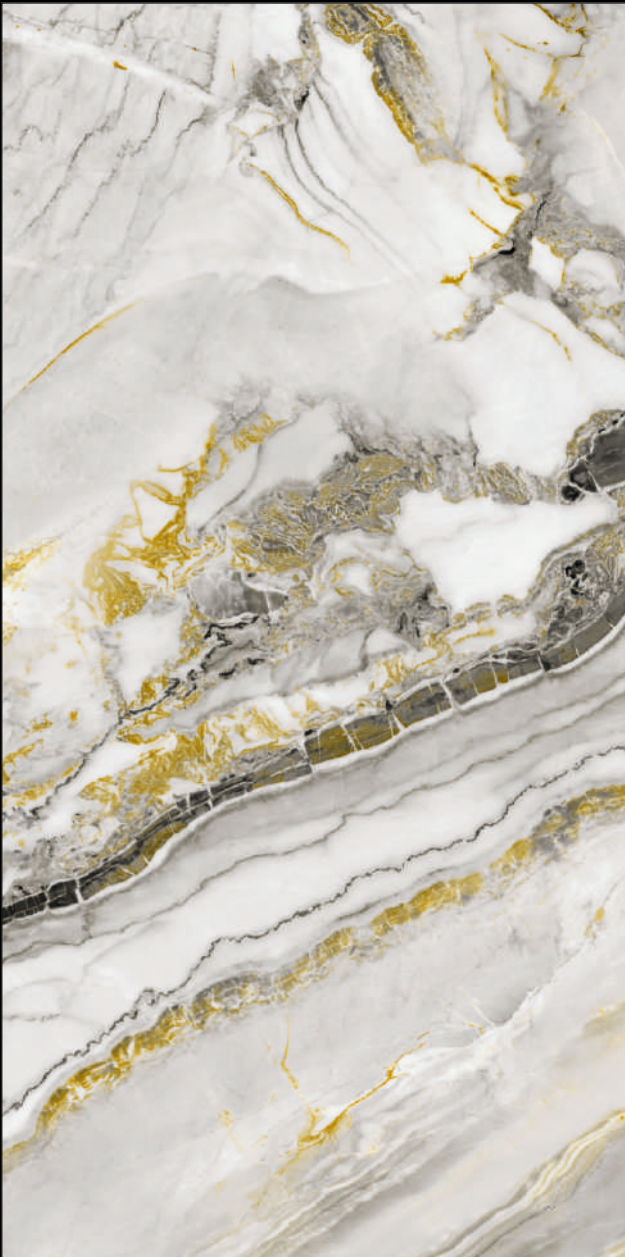

NESSA®
INNOVATIVE SURFACES

NEOX
Collection

NX PORTO GOLD

Size :
600x1200 mm

Series :
NEOX

Surface :
Antislip Matt + Carving

Random :
06

[Click Here For
360° View](#)