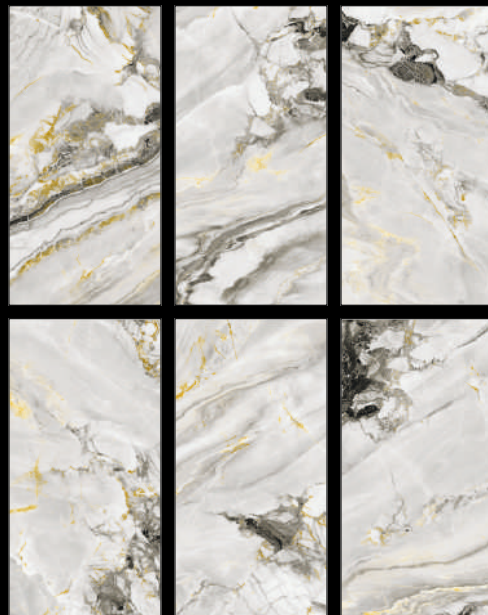

NESSA[®]
INNOVATIVE SURFACES

NEOX
Collection

NX PORTO GOLD

Size :
600x1200 mm

Series :
NEOX

Surface :
Antislip Matt + Carving

Random :
06

[Click Here For
360° View](#)