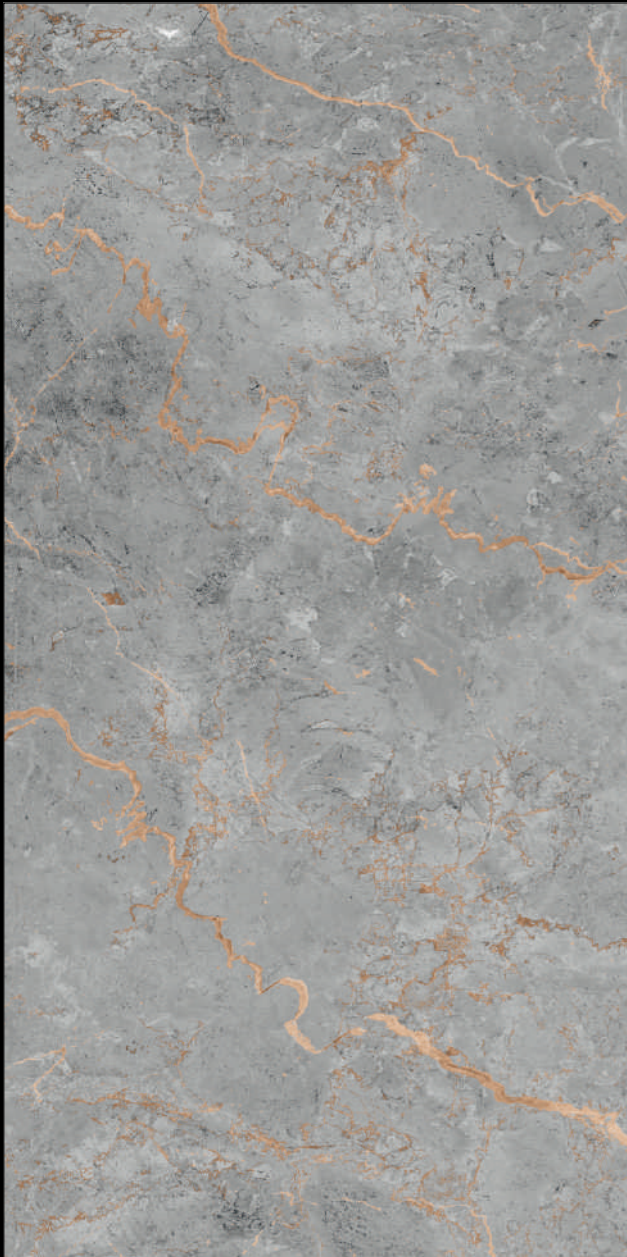

NEW

www.nessavitrified.com

NESSA[®]
INNOVATIVE SURFACES

NEOX
Collection

NX CAIRO GREY

Size :
600x1200 mm

Series :
NEOX

Surface :
Antislip Matt + Carving