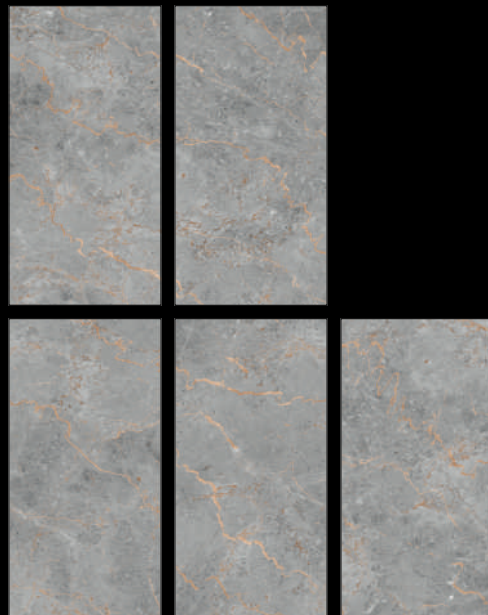

NEW

www.nessavitrified.com