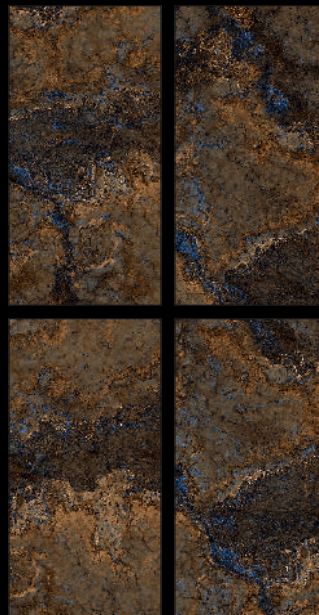

## ATLAS MULTI

**Size :**  
600x1200 mm

**Series :**  
HIGH GLOSS

**Surface :**  
High Gloss

**Random :**  
04

[Click Here For  
360° View](#)

**NEW**

[www.nessavitrified.com](http://www.nessavitrified.com)