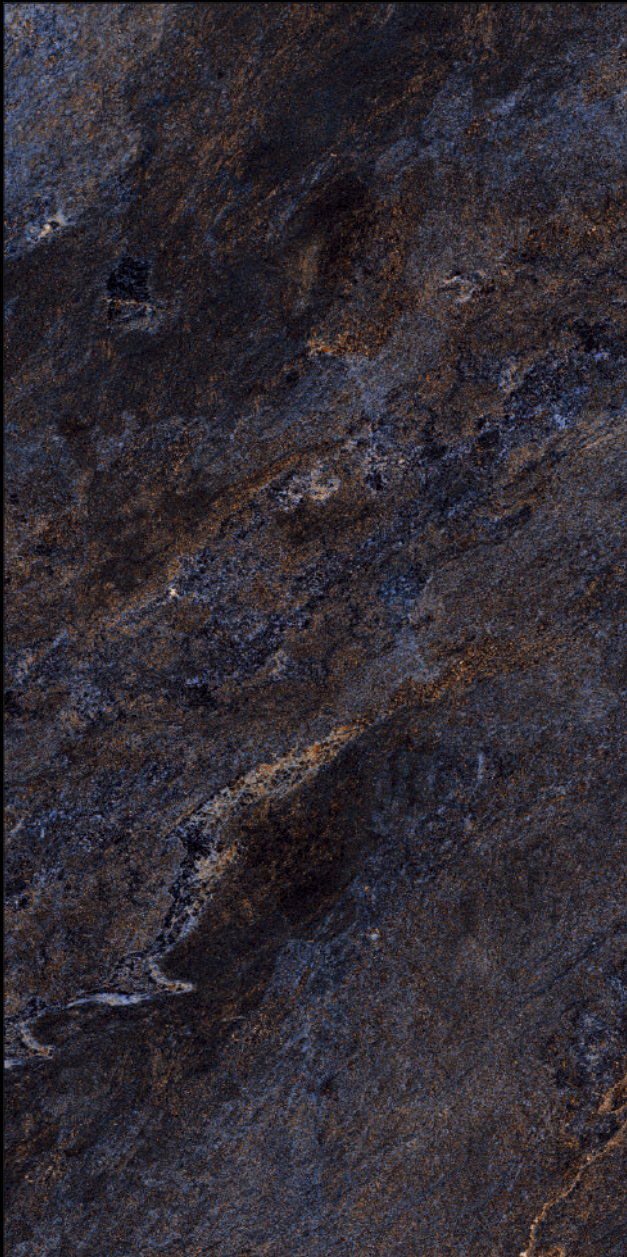

NESSA®
INNOVATIVE SURFACES

HI-GLOSSY
Collection

COSMIC BLUE

Size :
600x1200 mm

Series :
HIGH GLOSS

Surface :
High Gloss

Random :
03

[Click Here For
360° View](#)