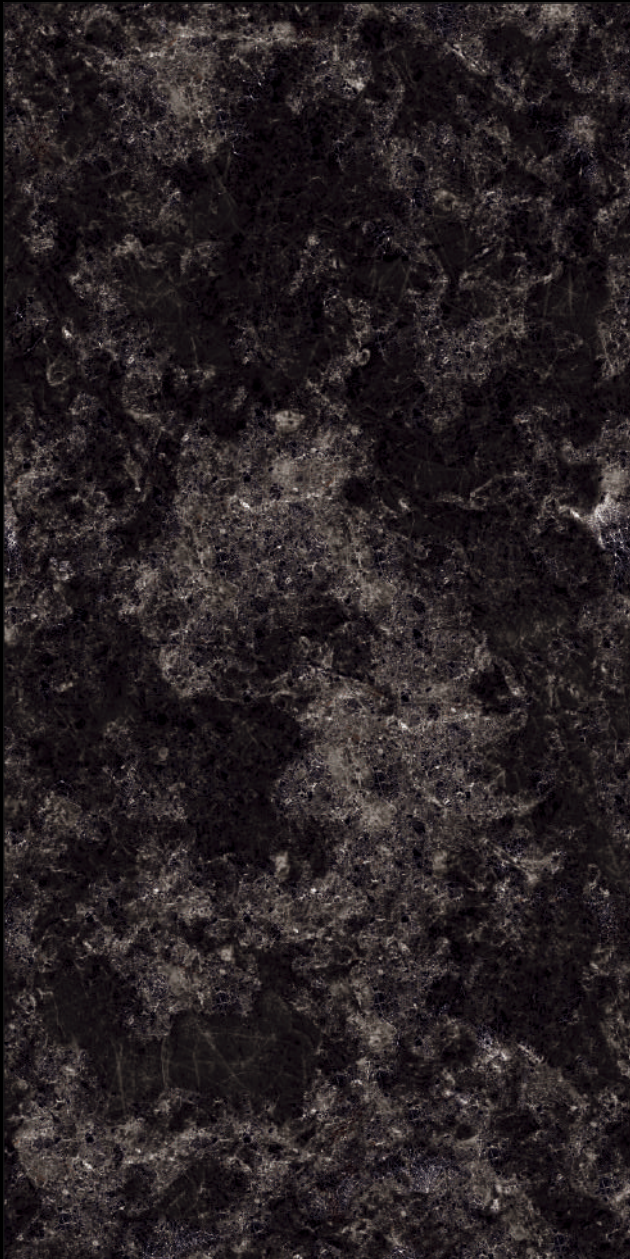

NESSA®
INNOVATIVE SURFACES

HI-GLOSSY
Collection

CM MARCOS COFFEE

Size :
600x1200 mm

Series :
HIGH GLOSS

Surface :
High Gloss

Random :
04

[Click Here For
360° View](#)