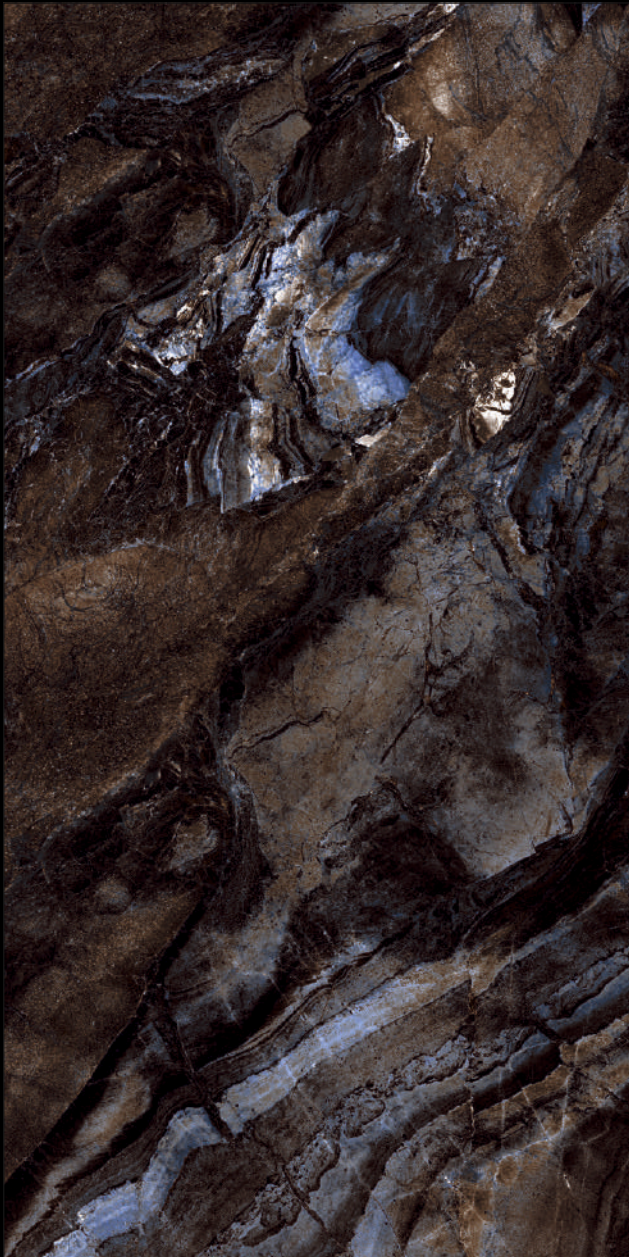

NESSA®
INNOVATIVE SURFACES

HI-GLOSSY
Collection

VENUS AZUL

Size :
600x1200 mm

Series :
HIGH GLOSS

Surface :
High Gloss

Random :
03

[Click Here For
360° View](#)