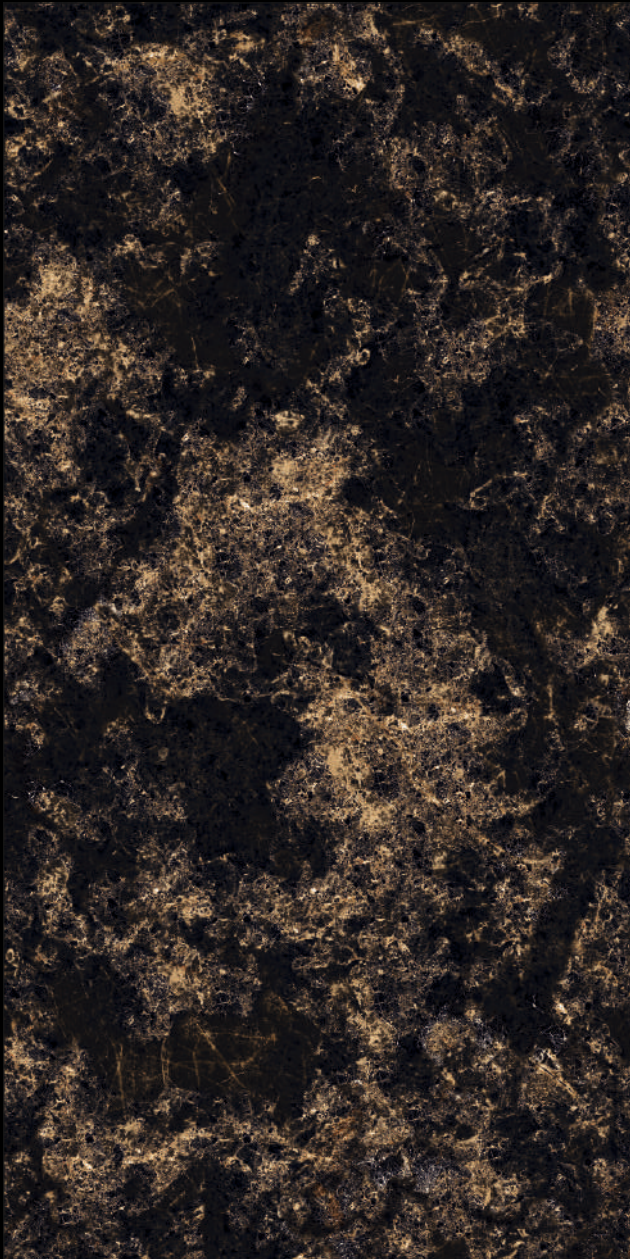

NESSA®
INNOVATIVE SURFACES

HI-GLOSSY
Collection

CM MARCOS BLACK

Size :
600x1200 mm

Series :
HIGH GLOSS

Surface :
High Gloss

Random :
04

[Click Here For
360° View](#)