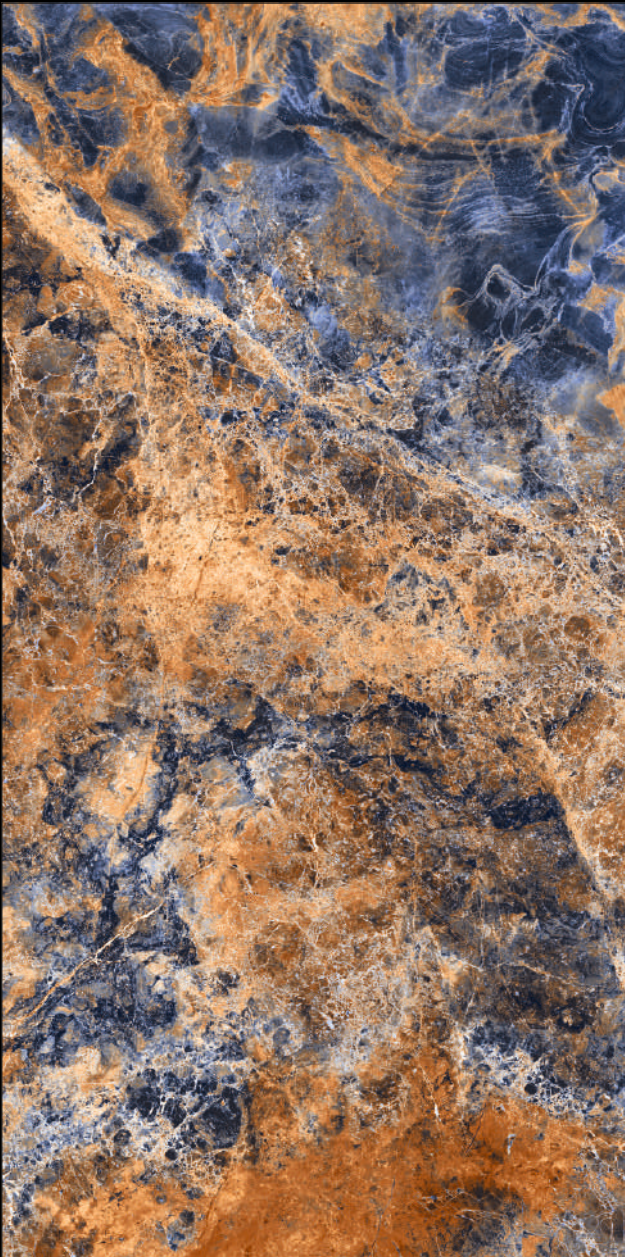

NESSA®
INNOVATIVE SURFACES

HI-GLOSSY
Collection

VOLCANO BLUE

Size :
600x1200 mm

Series :
HIGH GLOSS

Surface :
High Gloss

Random :
05

[Click Here For
360° View](#)