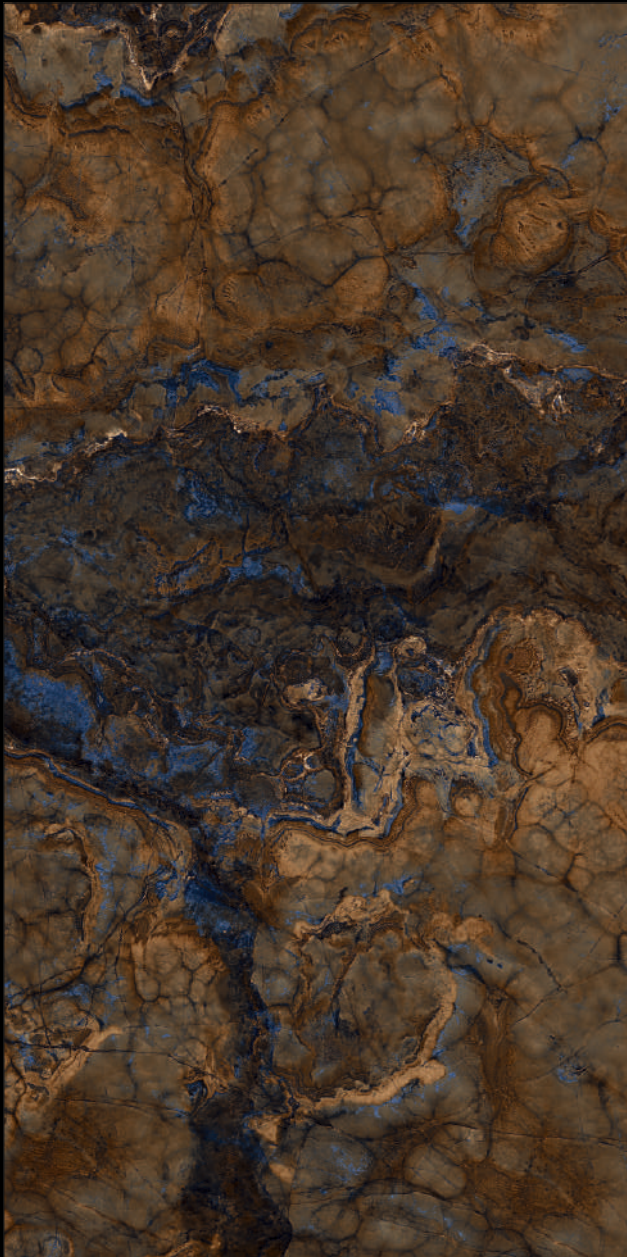

NESSA®
INNOVATIVE SURFACES

HI-GLOSSY
Collection

ATLAS MULTI

Size :
600x1200 mm

Series :
HIGH GLOSS

Surface :
High Gloss

Random :
04

[Click Here For
360° View](#)