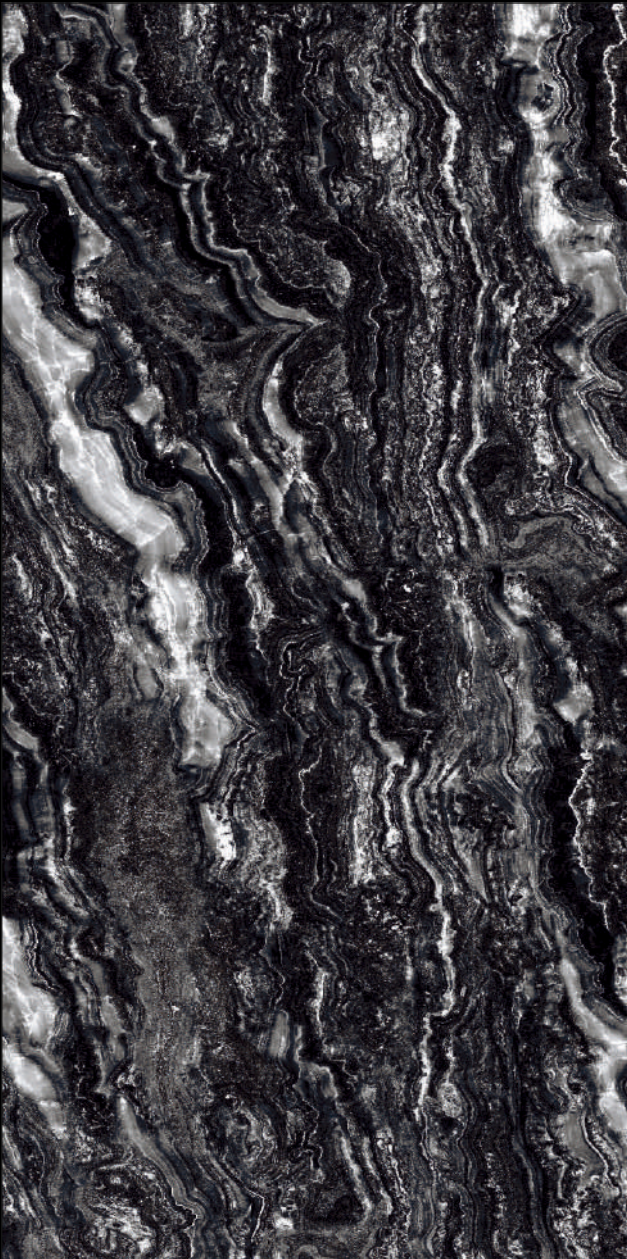

NESSA®
INNOVATIVE SURFACES

HI-GLOSSY
Collection

VERCIL BLACK

Size :
600x1200 mm

Series :
HIGH GLOSS

Surface :
High Gloss

Random :
03

Click Here For
360° View