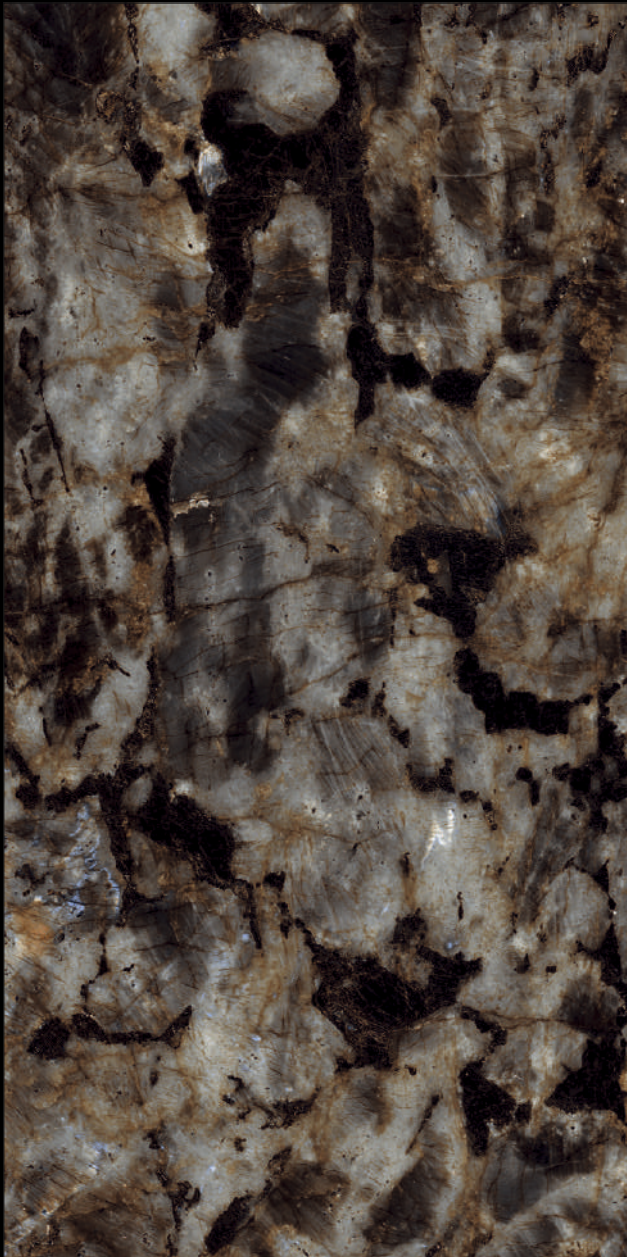

NESSA®
INNOVATIVE SURFACES

HI-GLOSSY
Collection

RADIANT GREY

Size :
600x1200 mm

Series :
HIGH GLOSS

Surface :
High Gloss

Random :
03

[Click Here For
360° View](#)