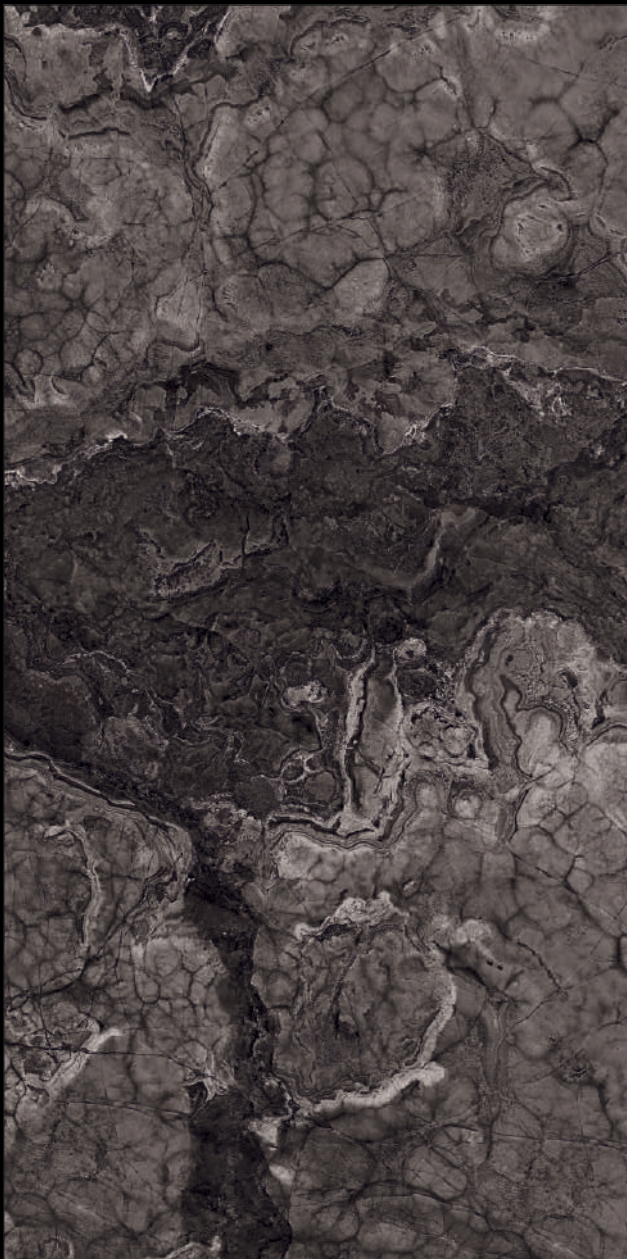

NESSA®
INNOVATIVE SURFACES

HI-GLOSSY
Collection

ATLAS NERO

Size :
600x1200 mm

Series :
HIGH GLOSS

Surface :
High Gloss

Random :
04

[Click Here For
360° View](#)