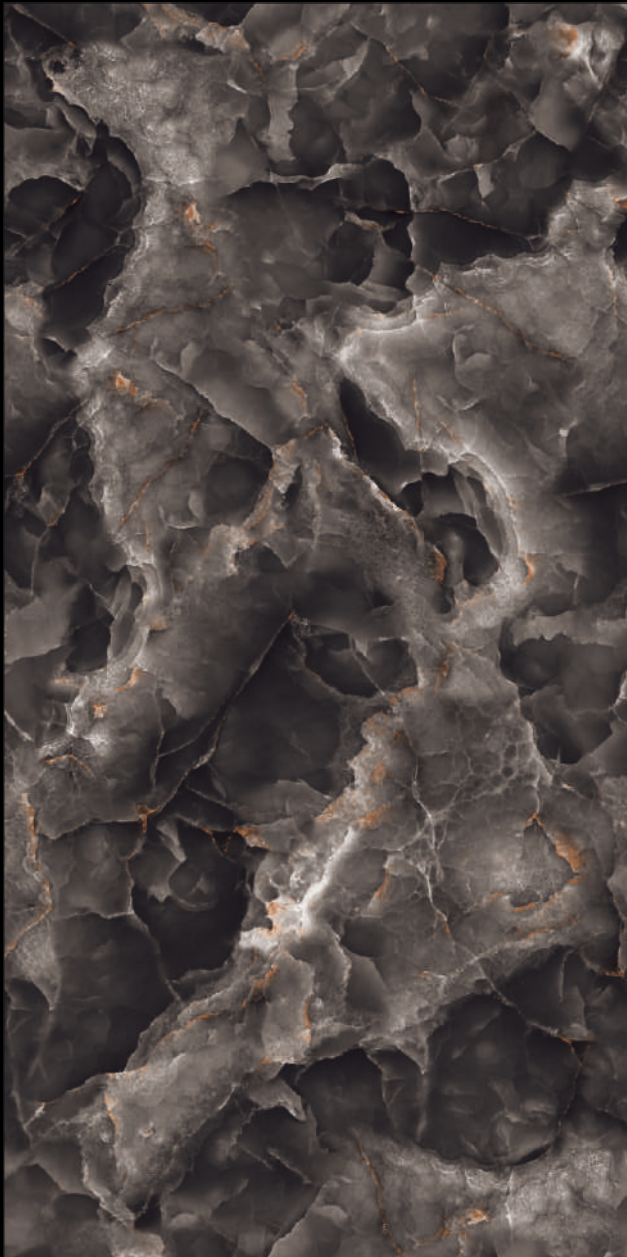

NESSA®
INNOVATIVE SURFACES

HI-GLOSSY
Collection

CM VATICON COFFEE

Size :
600x1200 mm

Series :
HIGH GLOSS

Surface :
High Gloss

Random :
04

[Click Here For
360° View](#)