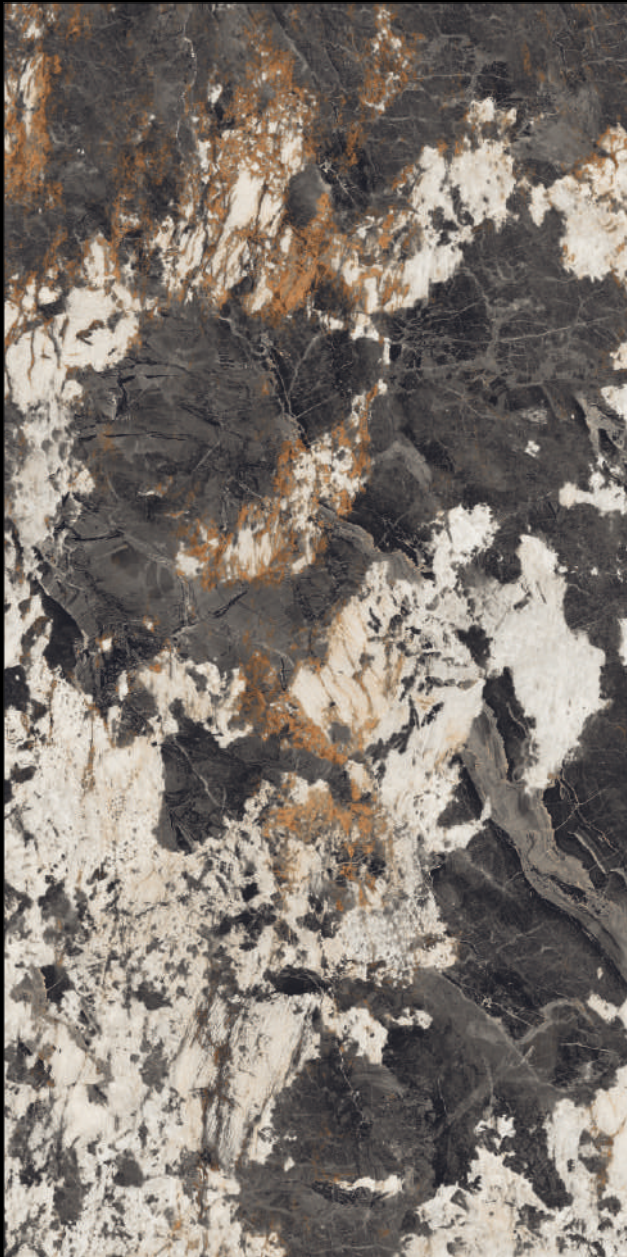

NESSA®
INNOVATIVE SURFACES

HI-GLOSSY
Collection

ALDER NERO

Size :
600x1200 mm

Series :
HIGH GLOSS

Surface :
High Gloss

Random :
04

[Click Here For
360° View](#)