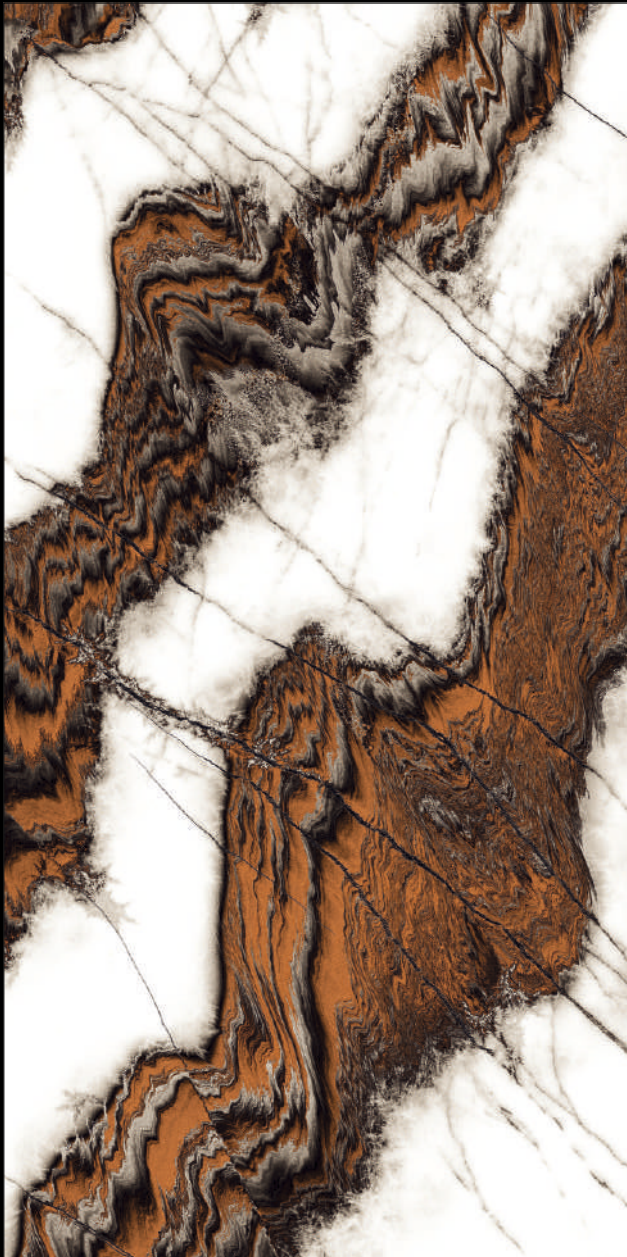

NESSA®
INNOVATIVE SURFACES

HI-GLOSSY
Collection

OXFORD WHITE

Size :
600x1200 mm

Series :
HIGH GLOSS

Surface :
High Gloss

Random :
03

[Click Here For
360° View](#)