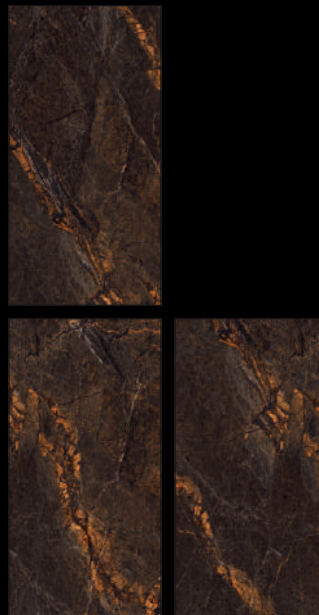

NESSA®
INNOVATIVE SURFACES

HI-GLOSSY
Collection

LAVA BROWN

Size :
600x1200 mm

Series :
HIGH GLOSS

Surface :
High Gloss

Random :
03

[Click Here For
360° View](#)