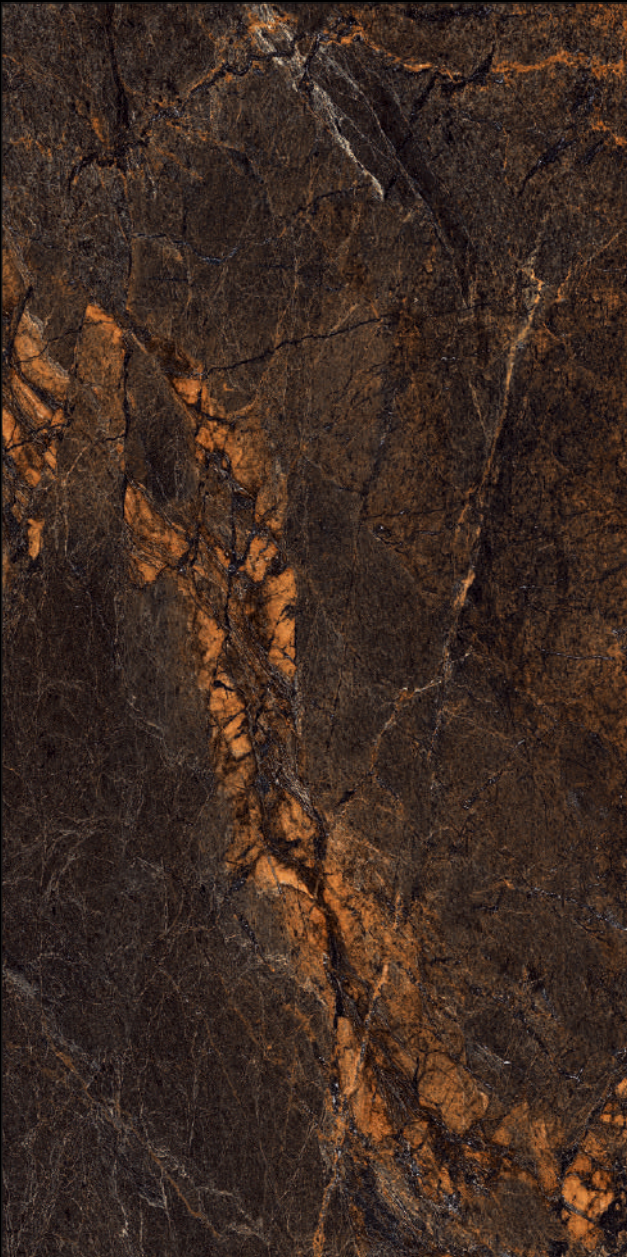

NESSA®
INNOVATIVE SURFACES

HI-GLOSSY
Collection

LAVA BROWN

Size :
600x1200 mm

Series :
HIGH GLOSS

Surface :
High Gloss

Random :
03

[Click Here For
360° View](#)