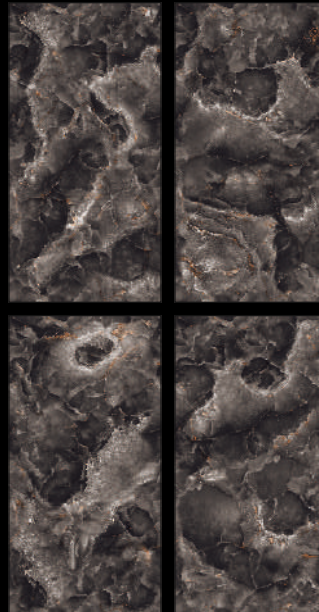

## CM VATICON COFFEE

**Size :**  
600x1200 mm

**Series :**  
HIGH GLOSS

**Surface :**  
High Gloss

**Random :**  
04

[Click Here For  
360° View](#)

**NEW**

[www.nessavitrified.com](http://www.nessavitrified.com)