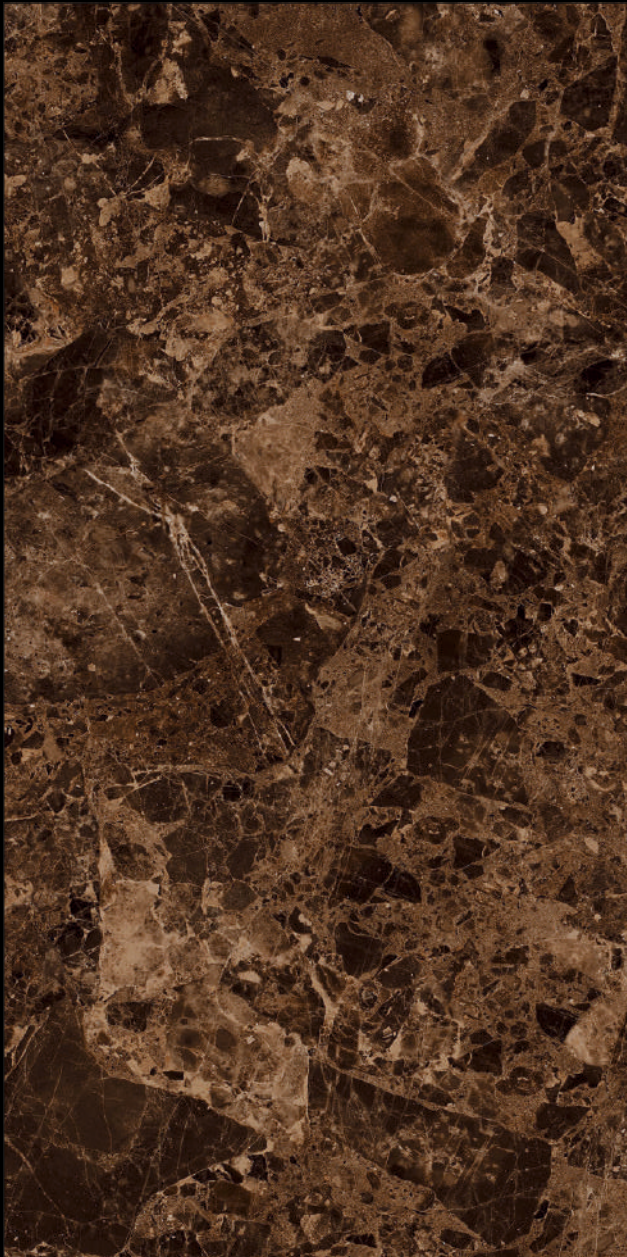

NESSA®
INNOVATIVE SURFACES

HI-GLOSSY
Collection

EMPRADORE COFFEE

Size :
600x1200 mm

Series :
HIGH GLOSS

Surface :
High Gloss

Random :
08

[Click Here For
360° View](#)