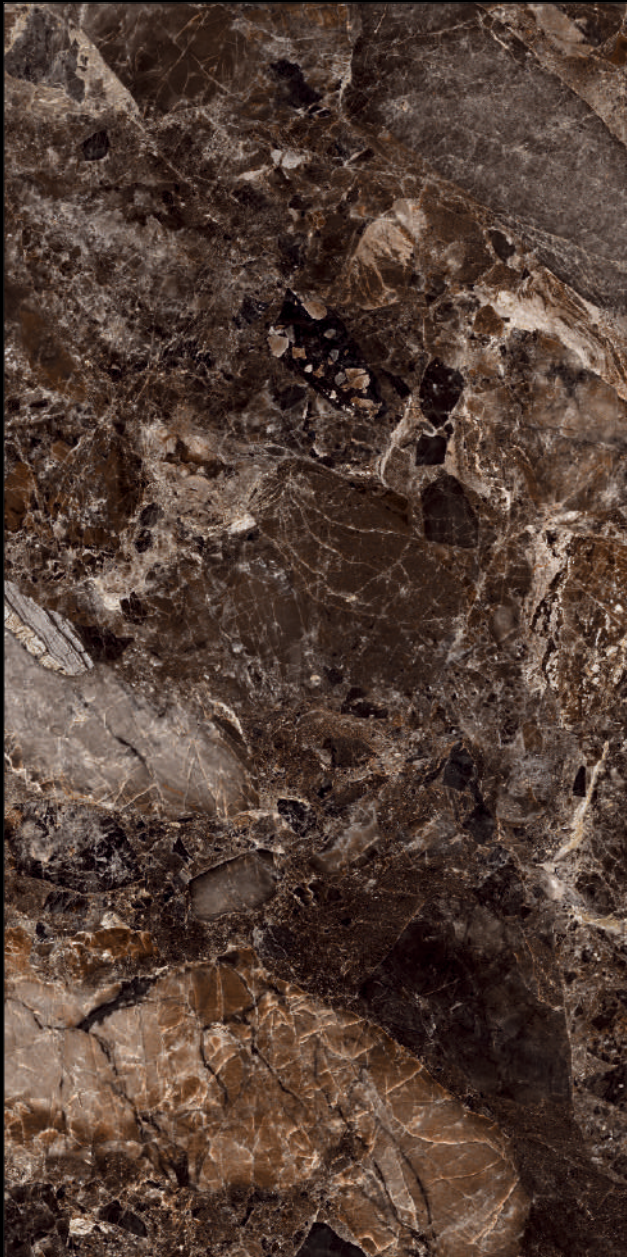

NESSA®
INNOVATIVE SURFACES

HI-GLOSSY
Collection

CARACUS COFFEE

Size :
600x1200 mm

Series :
HIGH GLOSS

Surface :
High Gloss

Random :
05

[Click Here For
360° View](#)