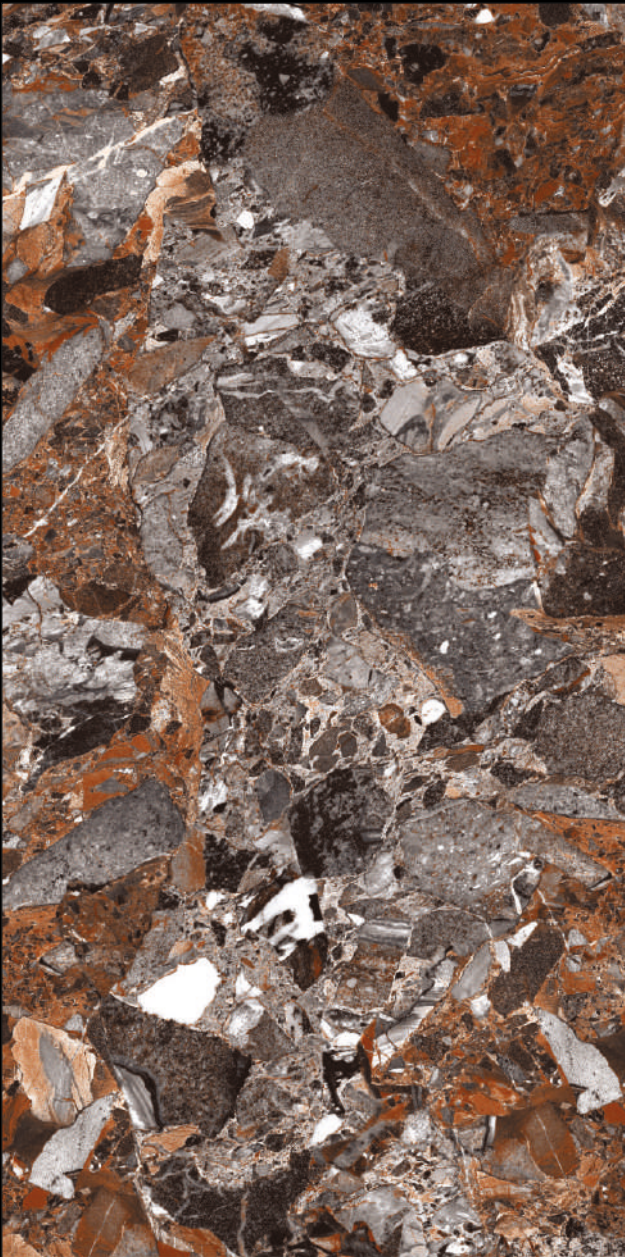

NESSA®
INNOVATIVE SURFACES

HI-GLOSSY
Collection

ESTONIA

Size :
600x1200 mm

Series :
HIGH GLOSS

Surface :
High Gloss

Random :
03

[Click Here For
360° View](#)