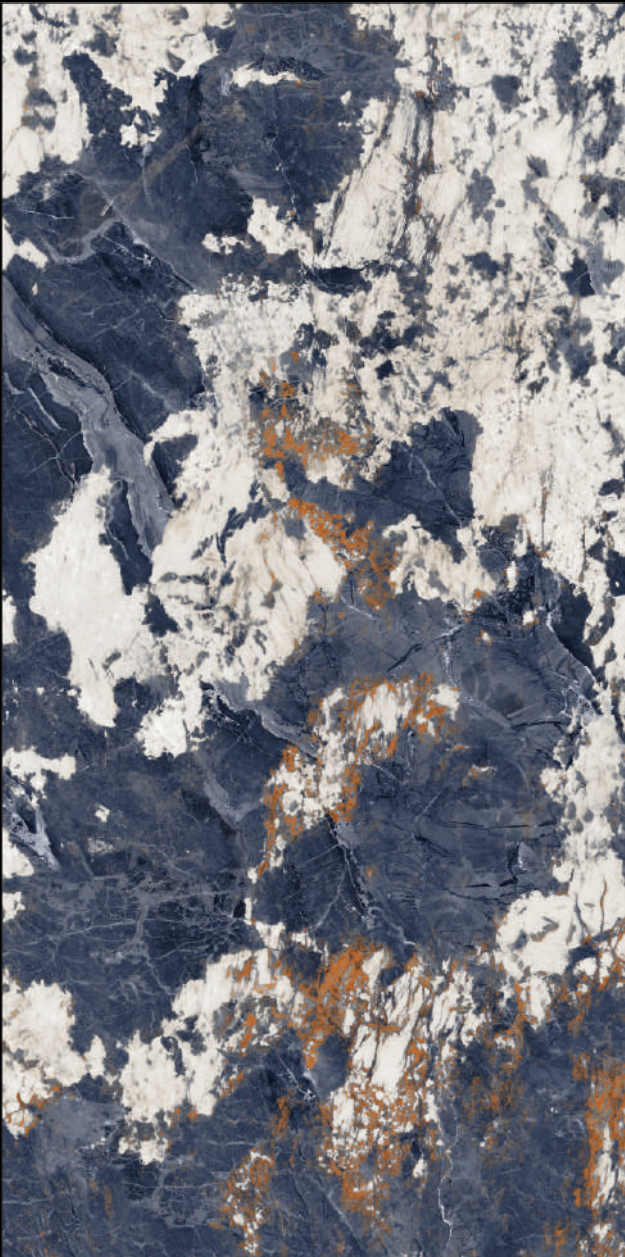

NESSA®
INNOVATIVE SURFACES

HI-GLOSSY
Collection

ALDER BLUE

Size :
600x1200 mm

Series :
HIGH GLOSS

Surface :
High Gloss

Random :
04

[Click Here For
360° View](#)