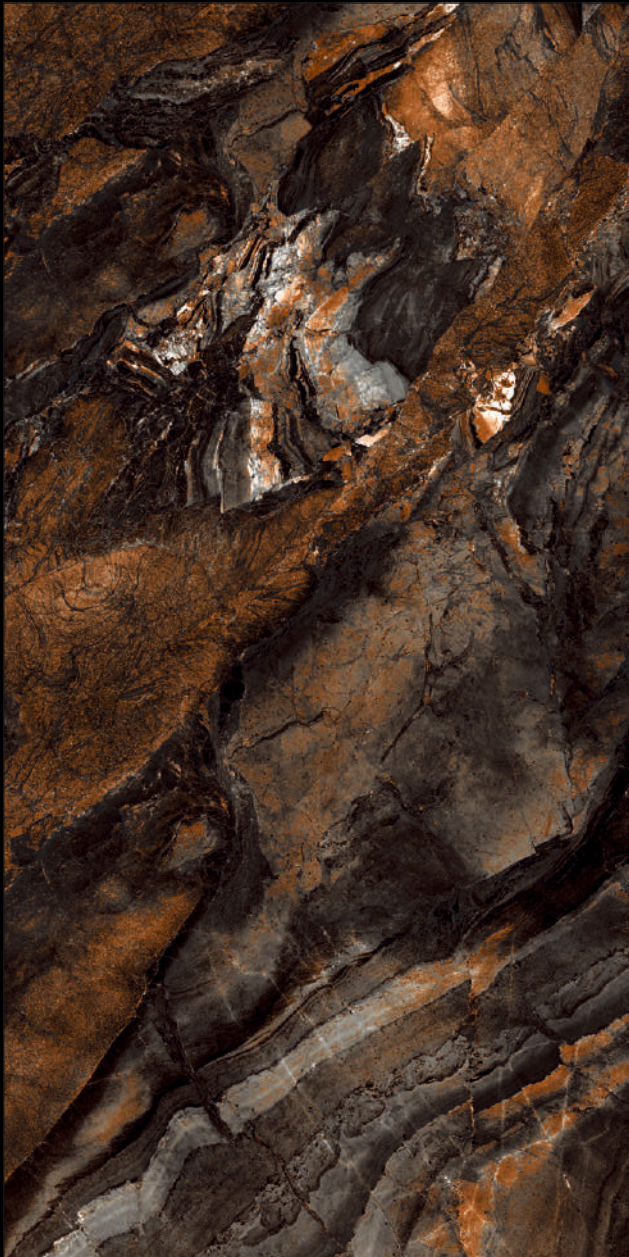

NESSA®
INNOVATIVE SURFACES

HI-GLOSSY
Collection

VENUS BROWN

Size :
600x1200 mm

Series :
HIGH GLOSS

Surface :
High Gloss

Random :
03

[Click Here For
360° View](#)