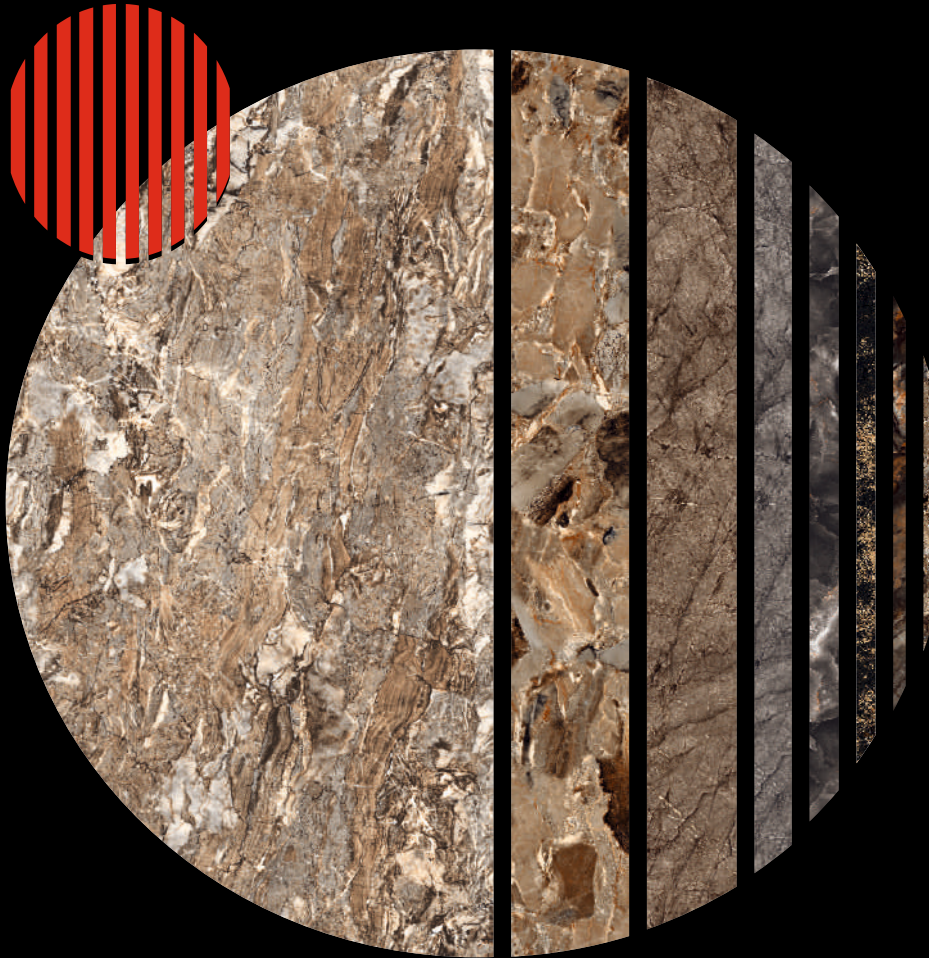

NESSA®

INNOVATIVE SURFACES

600 X 1200 MM

ARTISTRY

IN EVERY PIECE

Hi-GLOSSY
Collection