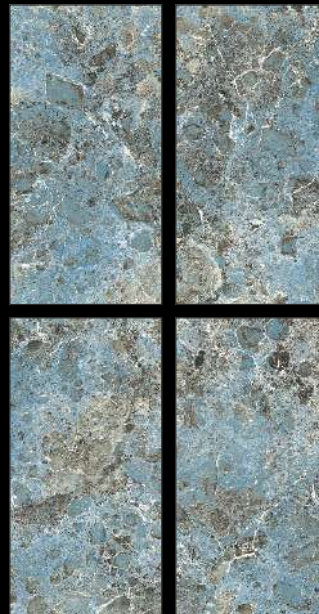

NESSA®
INNOVATIVE SURFACES

Elegante
Collection

VERONA TEAL

Size :
600x1200 mm

Series :
ELEGANTE

Surface :
High Gloss

Random :
04

[Click Here For
3600 View](#)