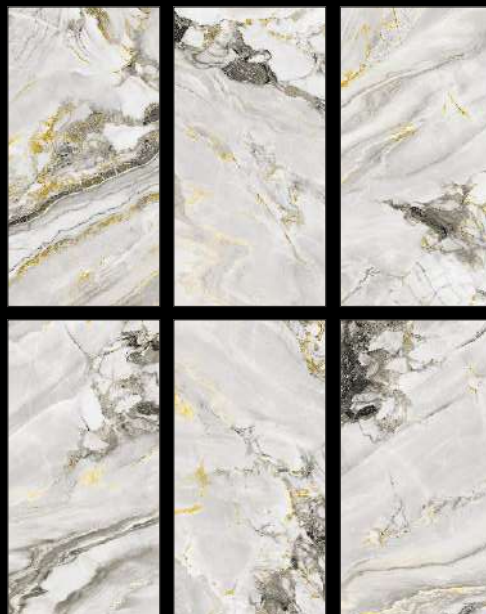

NESSA®
INNOVATIVE SURFACES

Elegante
Collection

PORTO GOLD

Size :
600x1200 mm

Series :
ELEGANTE

Surface :
High Gloss

Random :
06

[Click Here For
3600 View](#)