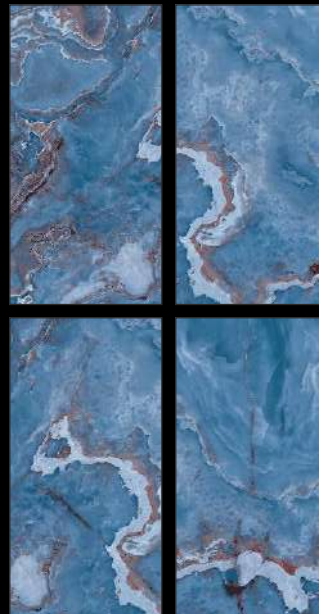

NESSA®
INNOVATIVE SURFACES

Elegante
Collection

SANTORINI CLOUD

Size :
600x1200 mm

Series :
ELEGANTE

Surface :
High Gloss

Random :
04

[Click Here For
3600 View](#)