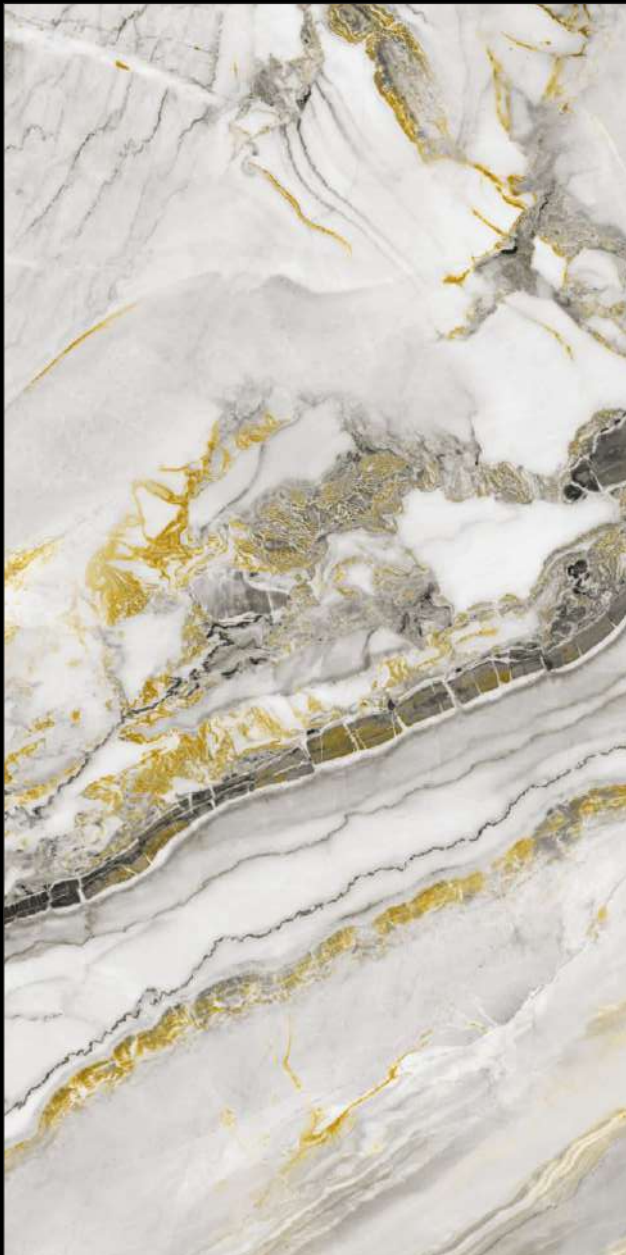

Series :
ELEGANTE

Surface :
High Gloss

Random :
05

[Click Here For
3600 View](#)

NESSA[®]
INNOVATIVE SURFACES

Elegante
Collection

PORTO GOLD

Size :
600x1200 mm