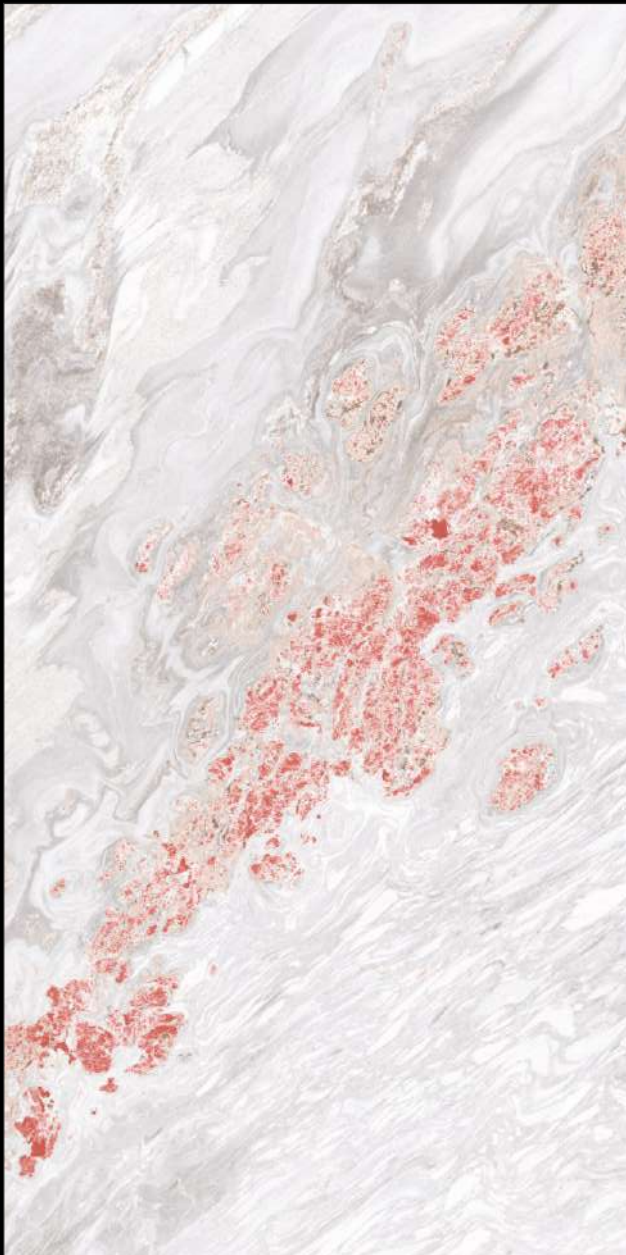

NESSA®
INNOVATIVE SURFACES

Elegante
Collection

CLAUDE MONET RUBY

Size :
600x1200 mm

Series :
ELEGANTE

Surface :
High Gloss

Random :
03

[Click Here For
3600 View](#)