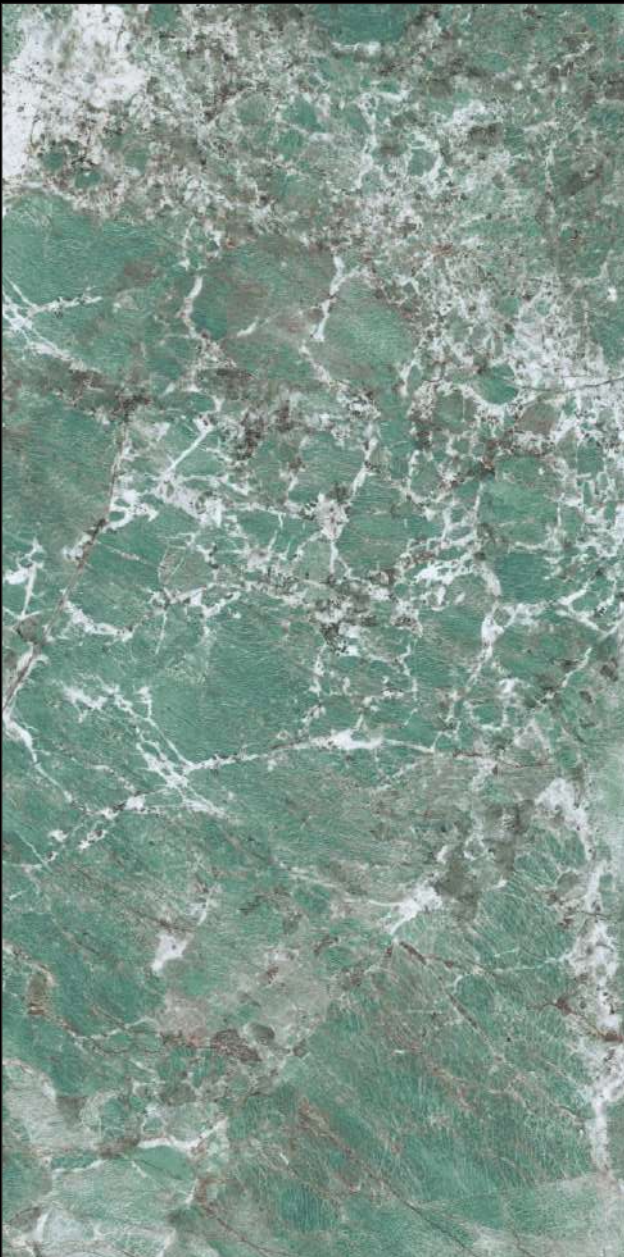

Elegante
Collection

AMAZE GREEN

Size :
600x1200 mm

Series :
ELEGANTE

Surface :
High Gloss

Random :
04

[Click Here For
3600 View](#)

NEW