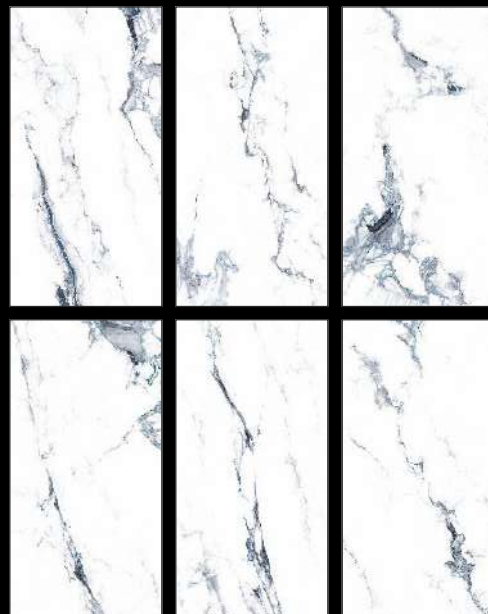

Size :
600x1200 mm

Series :
ELEGANTE

Surface :
High Gloss

Random :
06

[Click Here For
3600 View](#)

NEW

www.nessavitrified.com

NESSA[®]
INNOVATIVE SURFACES