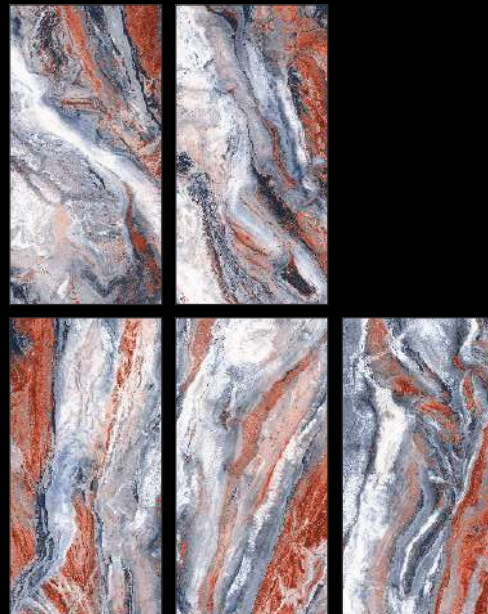

NESSA®
INNOVATIVE SURFACES

Elegante
Collection

DIKE CRIMSON

Size :
600x1200 mm

Series :
ELEGANTE

Surface :
High Gloss

Random :
05

[Click Here For
3600 View](#)