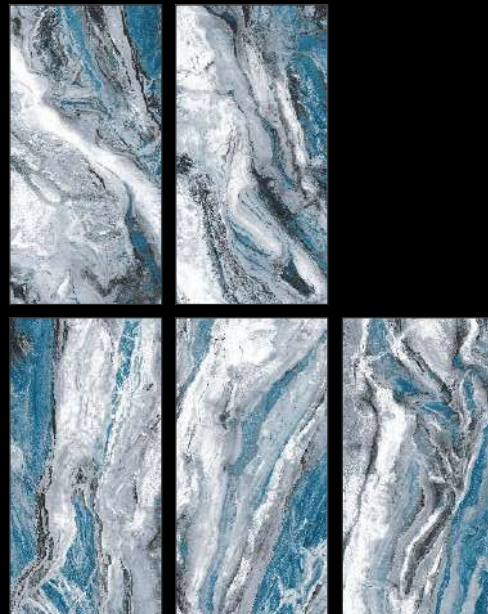

NESSA®
INNOVATIVE SURFACES

Elegante
Collection

DIKE TEAL

Size :
600x1200 mm

Series :
ELEGANTE

Surface :
High Gloss

Random :
05

[Click Here For
3600 View](#)