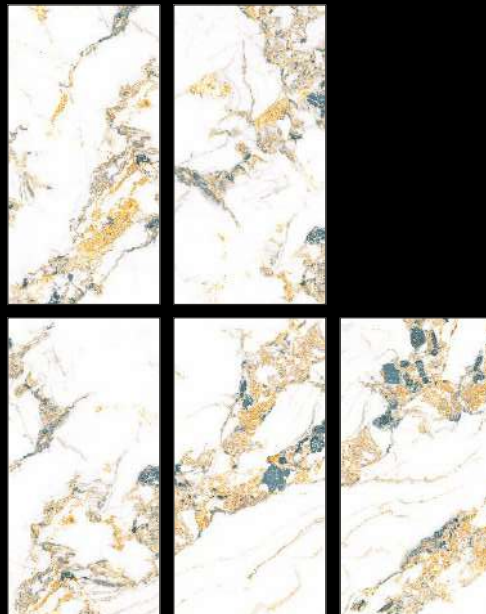

NESSA®
INNOVATIVE SURFACES

Elegante
Collection

PORTO AQUA

Size :
600x1200 mm

Series :
ELEGANTE

Surface :
High Gloss

Random :
05

[Click Here For
3600 View](#)