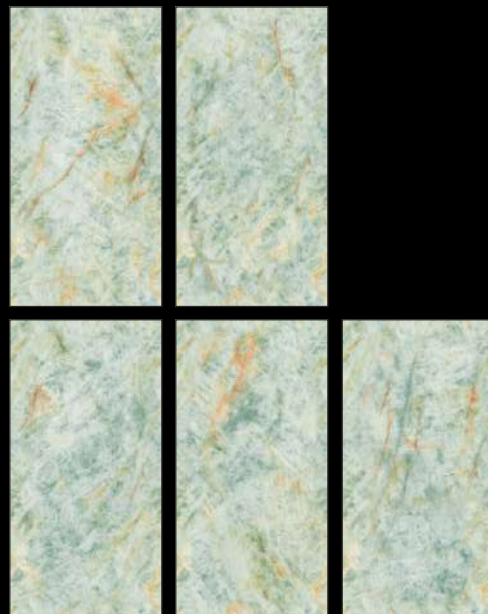

NESSA®
INNOVATIVE SURFACES

Elegante
Collection

AURORA AQUA

Size :
600x1200 mm

Series :
ELEGANTE

Surface :
High Gloss

Random :
05

[Click Here For
3600 View](#)