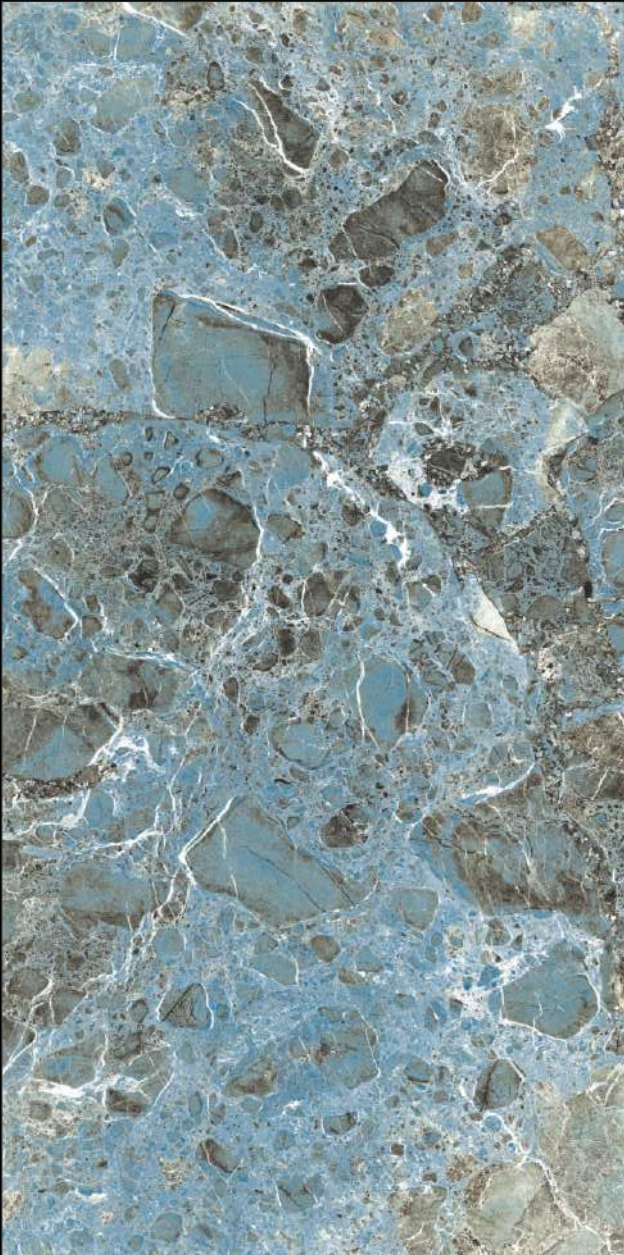

Series :
ELEGANTE

Surface :
High Gloss

Random :
03

[Click Here For
3600 View](#)

NESSA[®]
INNOVATIVE SURFACES

Elegante
Collection

VERONA TEAL

Size :
600x1200 mm