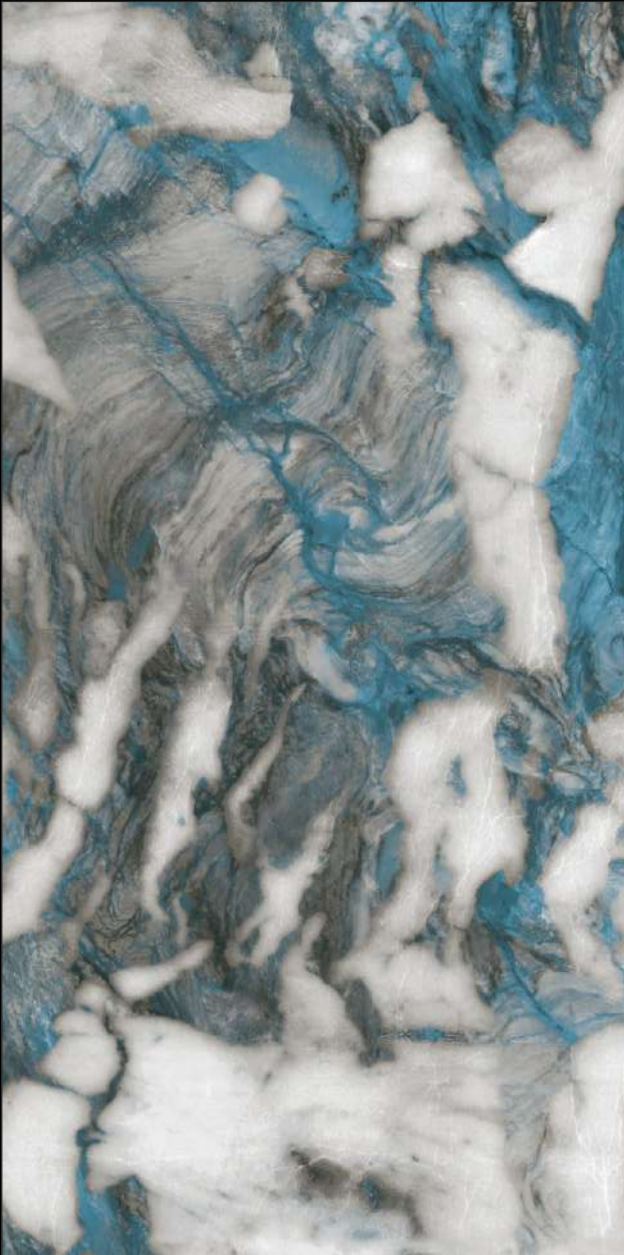

Size :
600x1200 mm

Series :
ELEGANTE

Surface :
High Gloss

Random :
03

[Click Here For
3600 View](#)

NESSA[®]
INNOVATIVE SURFACES

Elegante
Collection

FLORENTINA TEAL