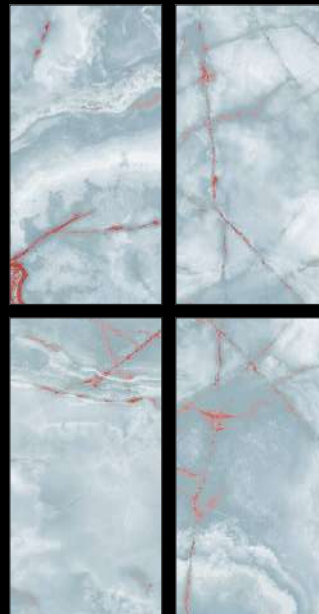

NESSA®
INNOVATIVE SURFACES

Elegante
Collection

REMBRANDT AQUA

Size :
600x1200 mm

Series :
ELEGANTE

Surface :
High Gloss

Random :
04

[Click Here For
3600 View](#)