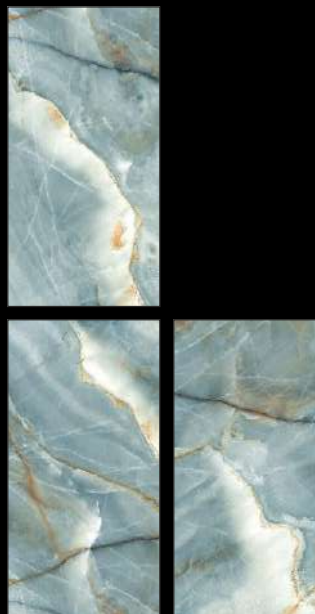

NESSA®
INNOVATIVE SURFACES

Elegante
Collection

MOON AQUA

Size :
600x1200 mm

Series :
ELEGANTE

Surface :
High Gloss

Random :
03

[Click Here For
3600 View](#)