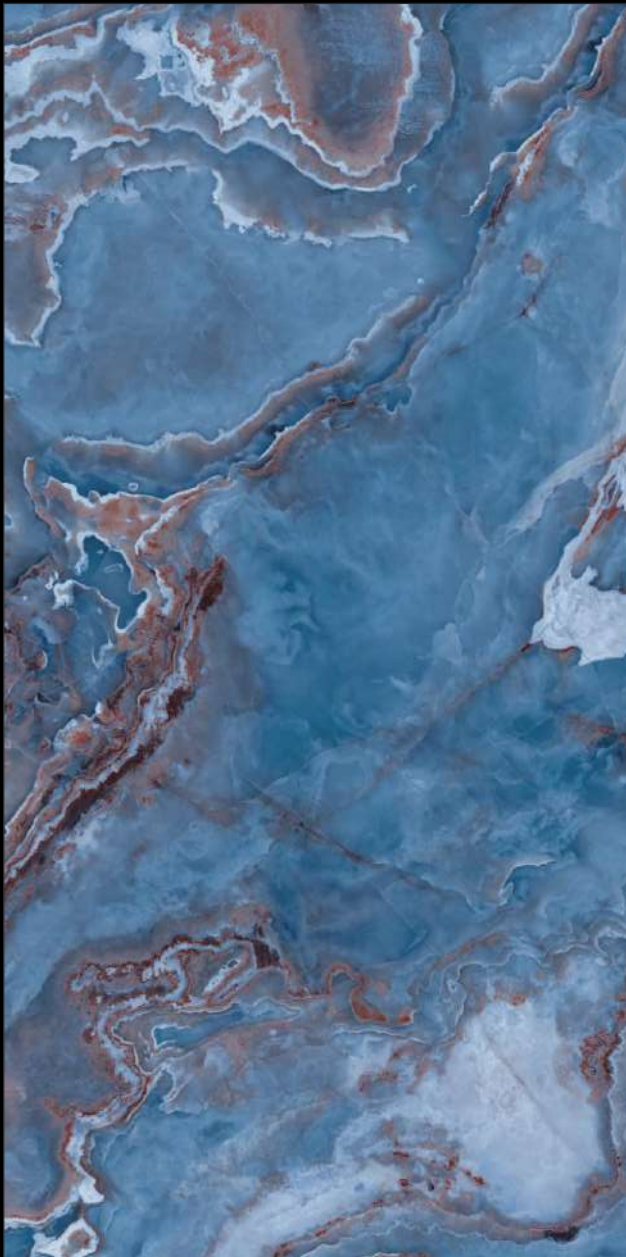

Series :
ELEGANTE

Surface :
High Gloss

Random :
03

[Click Here For
3600 View](#)

NESSA[®]
INNOVATIVE SURFACES

Elegante
Collection

SANTORINI CLOUD

Size :
600x1200 mm