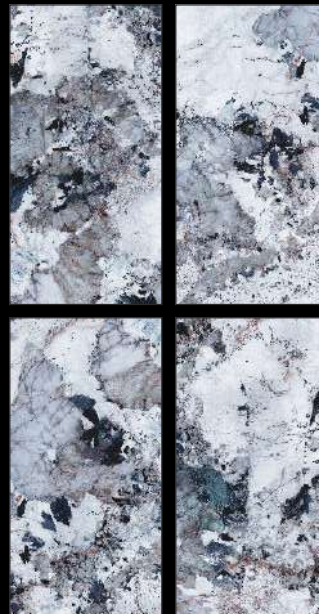

NESSA[®]
INNOVATIVE SURFACES

Elegante
Collection

PATAGONIA AZUL

Size :
600x1200 mm

Series :
ELEGANTE

Surface :
High Gloss

Random :
04

[Click Here For
3600 View](#)