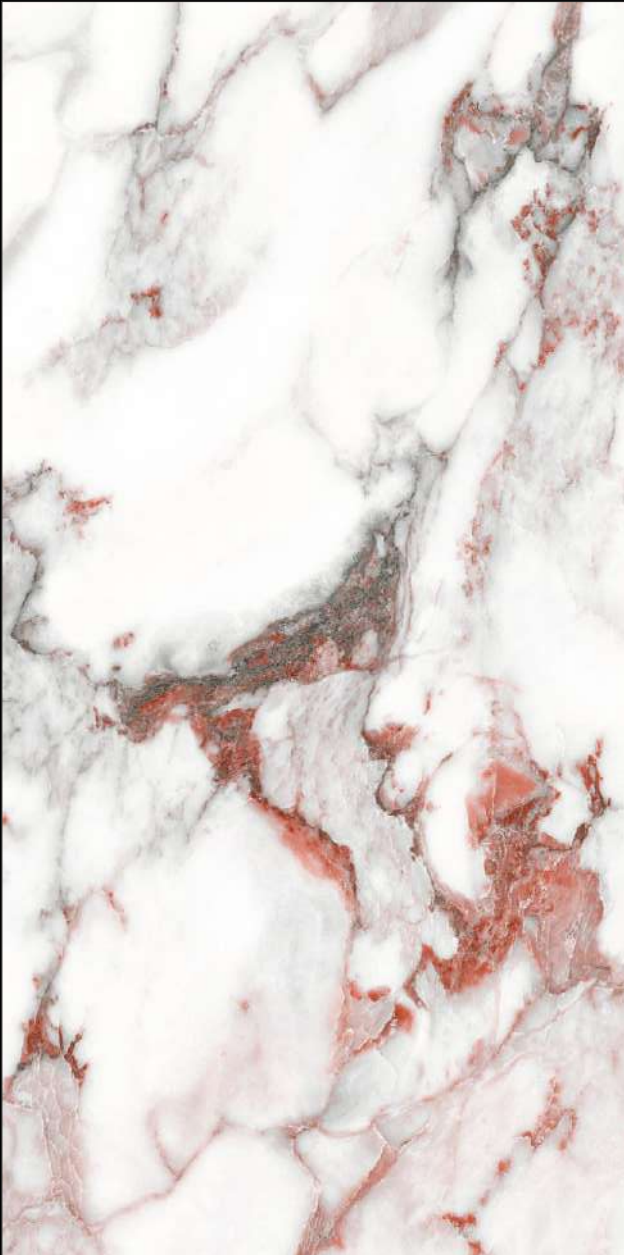

NESSA®
INNOVATIVE SURFACES

Elegante
Collection

CARARA RUST

Size :
600x1200 mm

Series :
ELEGANTE

Surface :
High Gloss

Random :
03

[Click Here For
360 View](#)