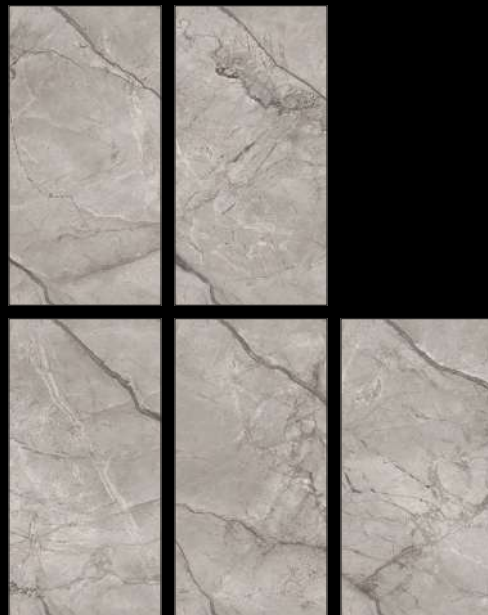

NESSA®
INNOVATIVE SURFACES

Collection **CM**

CM AURA GREY

Size :
600x1200 mm

Series :
CM

Surface :
Glossy

Random :
05

[Click Here For
360° View](#)