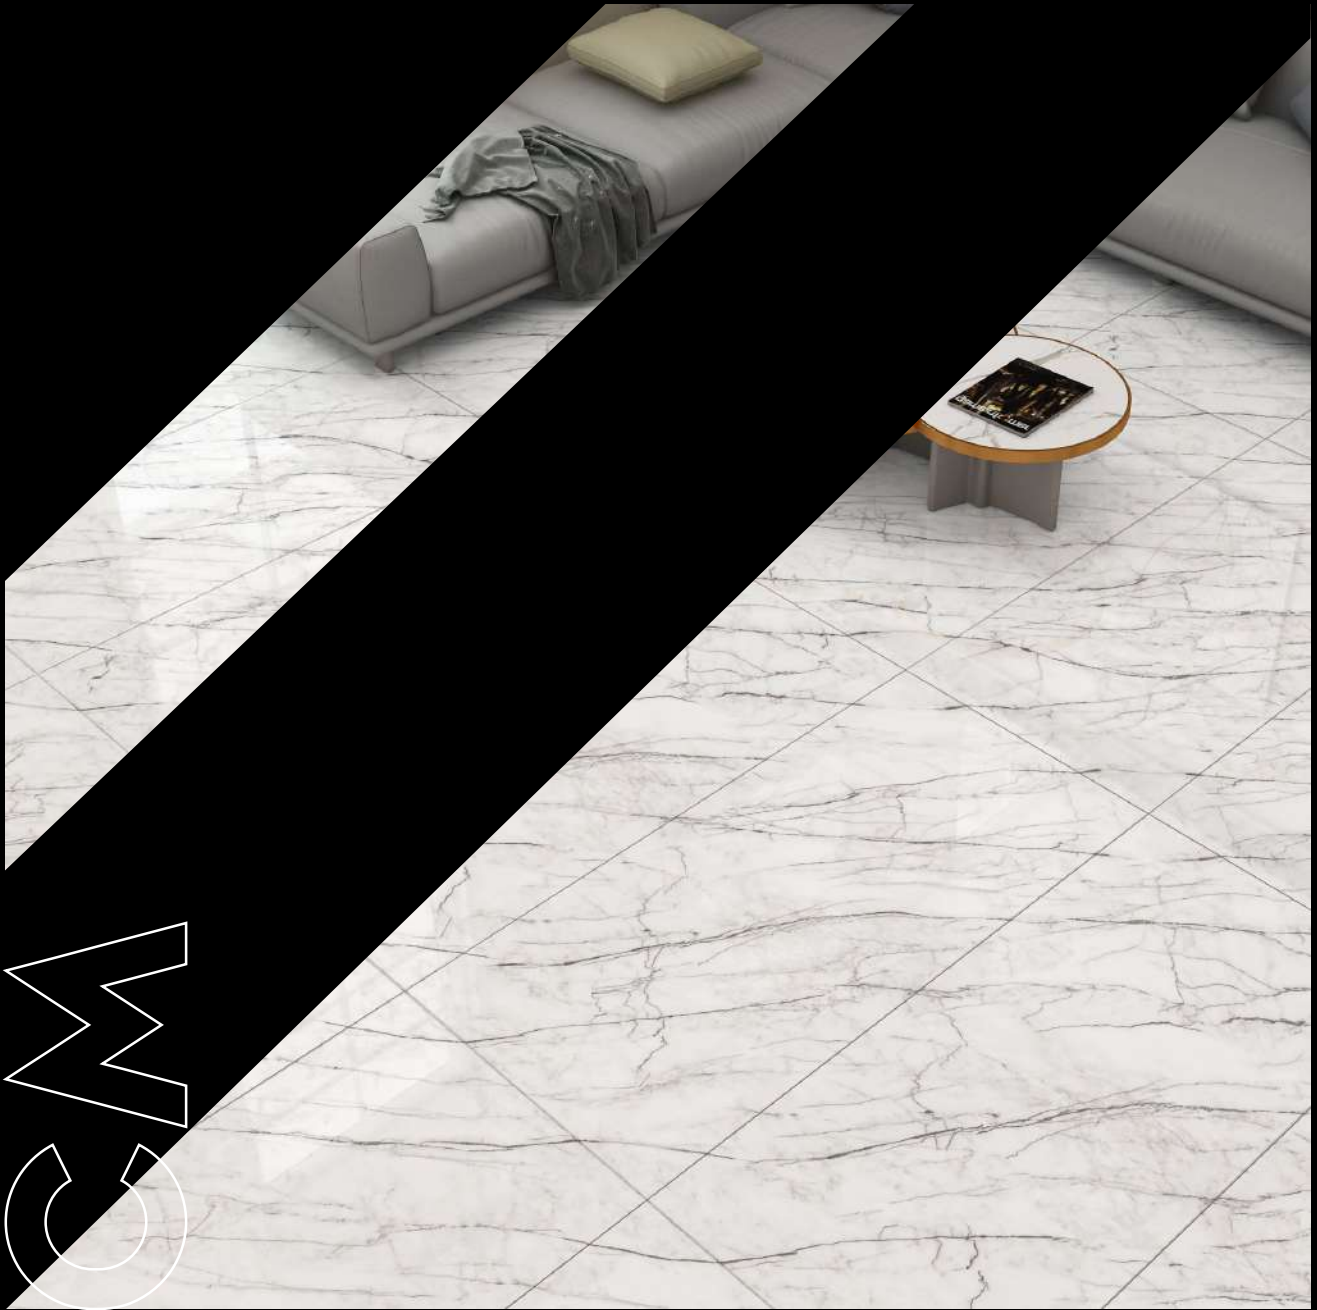

Experience timeless charm with Nessa's CM Collection, a fusion of craftsmanship and modern design, creating a space of enduring beauty

SOPHISTICATION