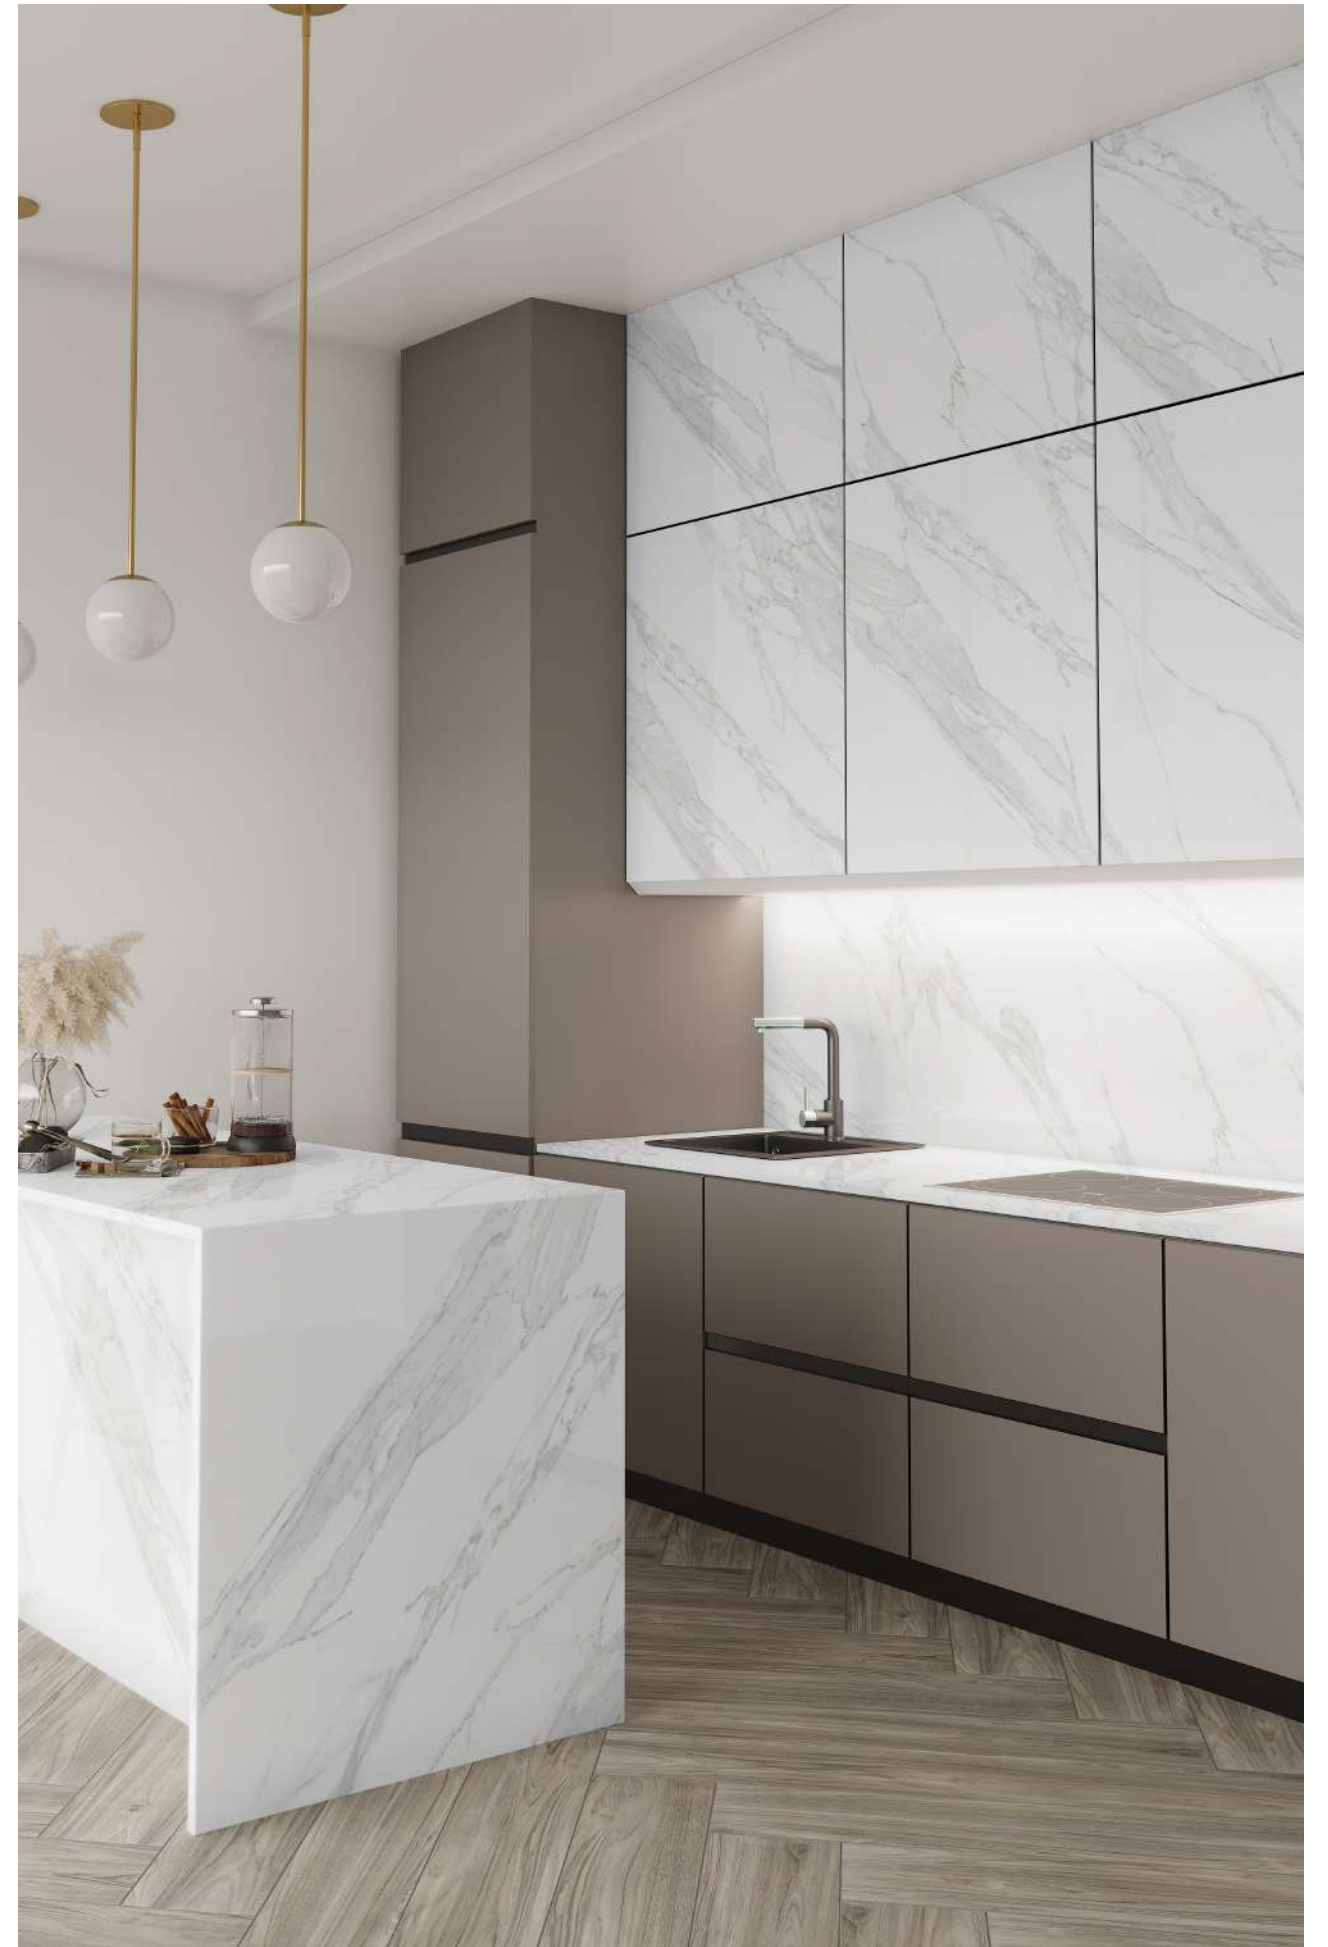

THE TOP COLOR BODY
CARRARA

80X320cm
120x320cm 15mm 1 Glossy Color Body