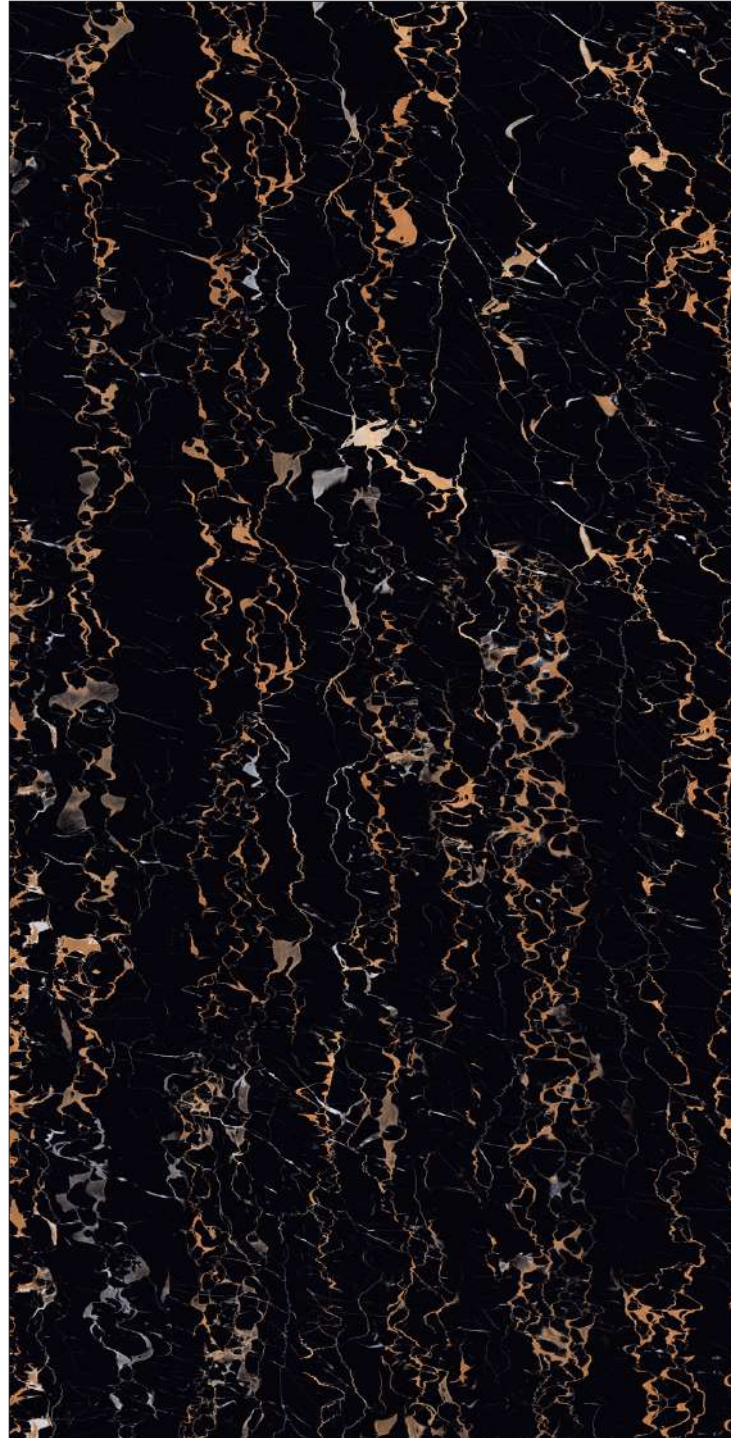

THE TOP COLOR BODY

GOLDEN PORTORO

80X240cm 15mm 3 Glossy Color Body

THE TOP COLOR BODY

INFINITY BLACK

COLOR BODY

80X240cm 15mm 3 Glossy Color Body

COLOR BODY