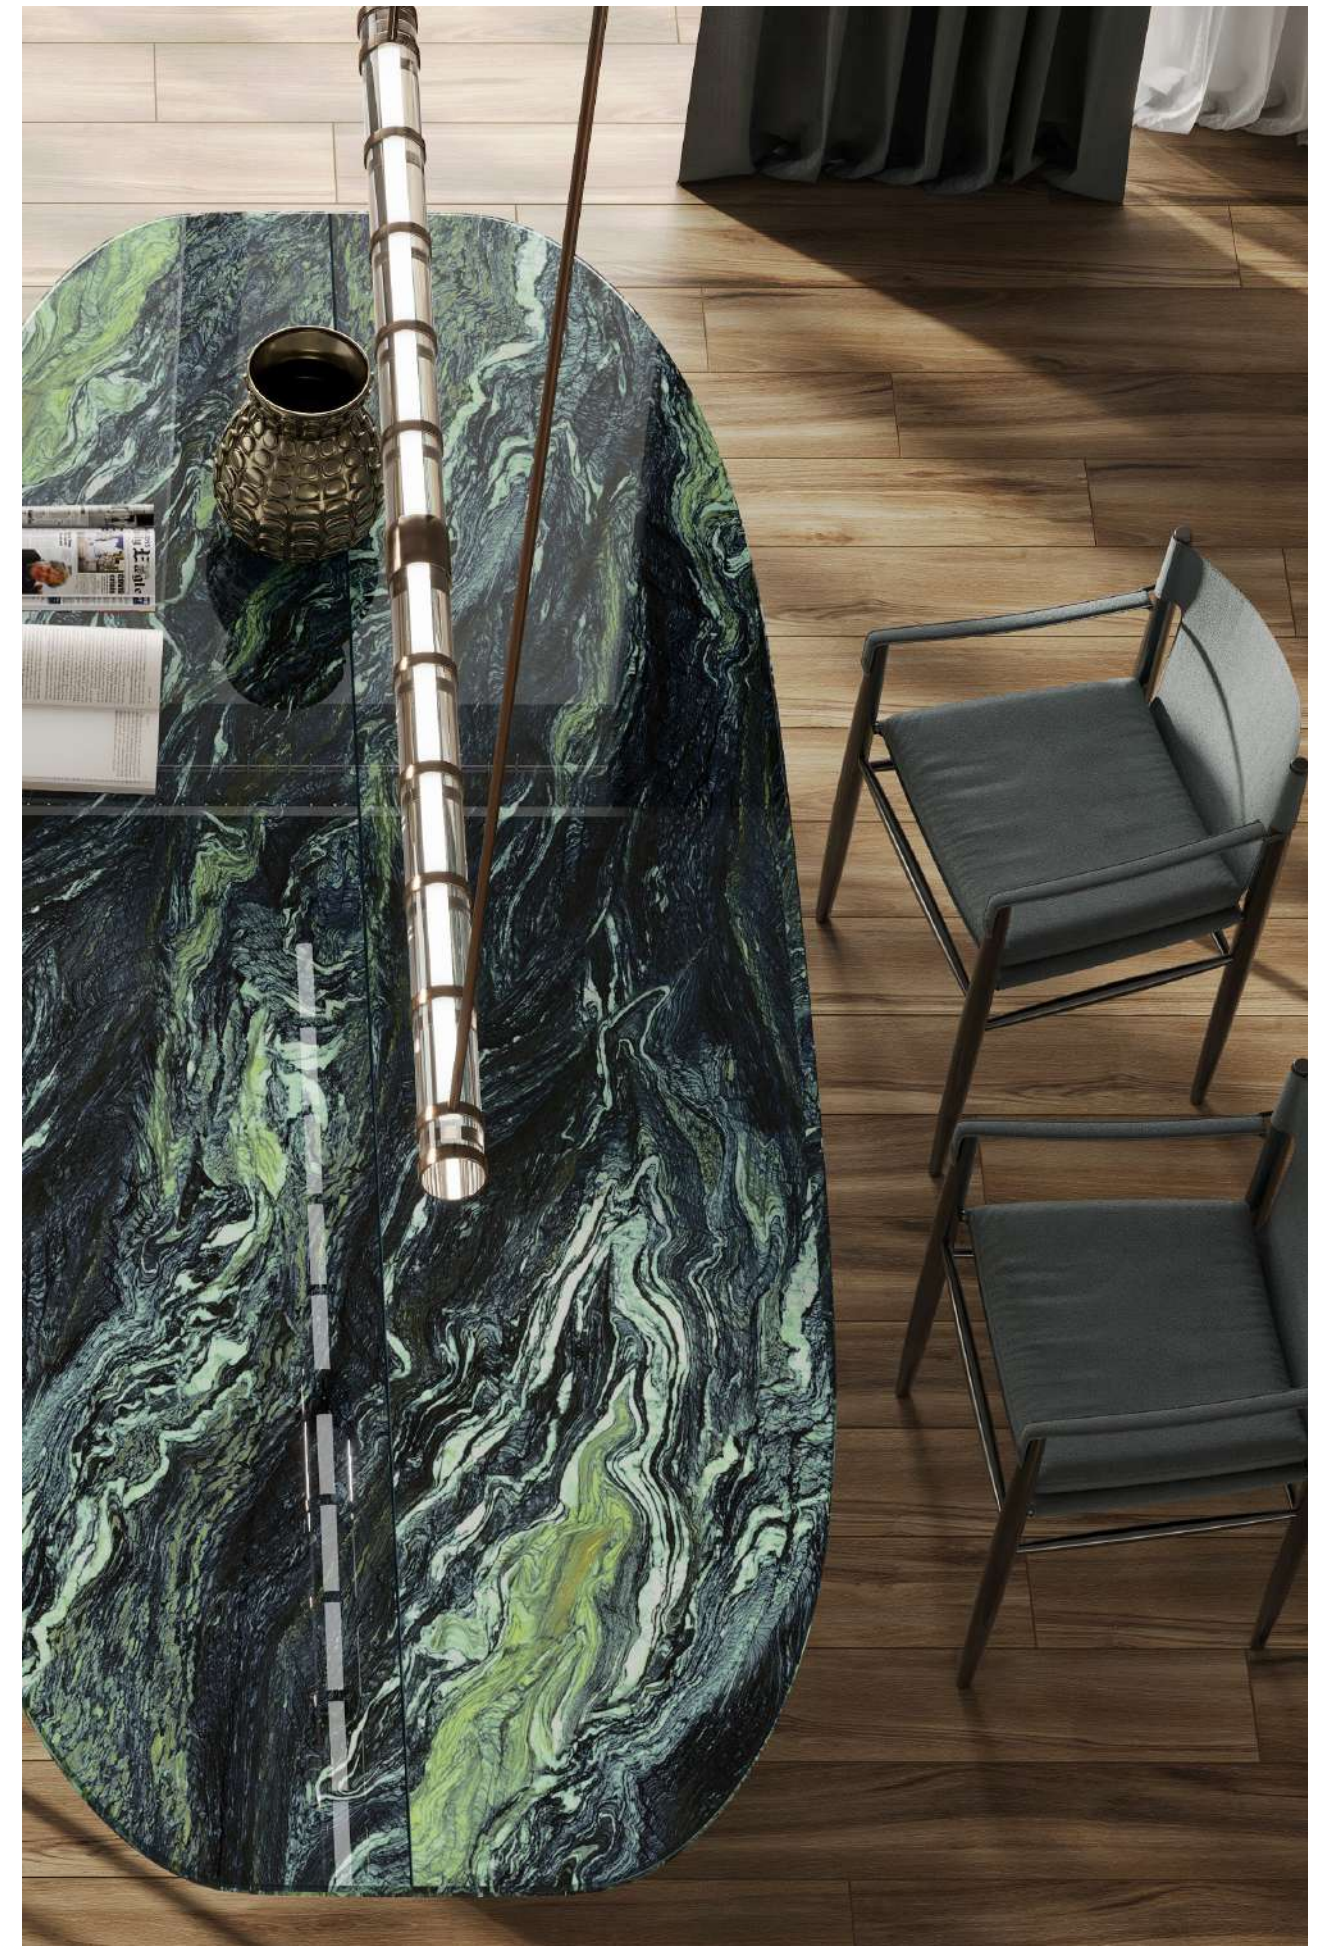

THE TOP COLOR BODY

BRAZILIAN GREEN

80X240cm 15mm 3 Glossy Color Body