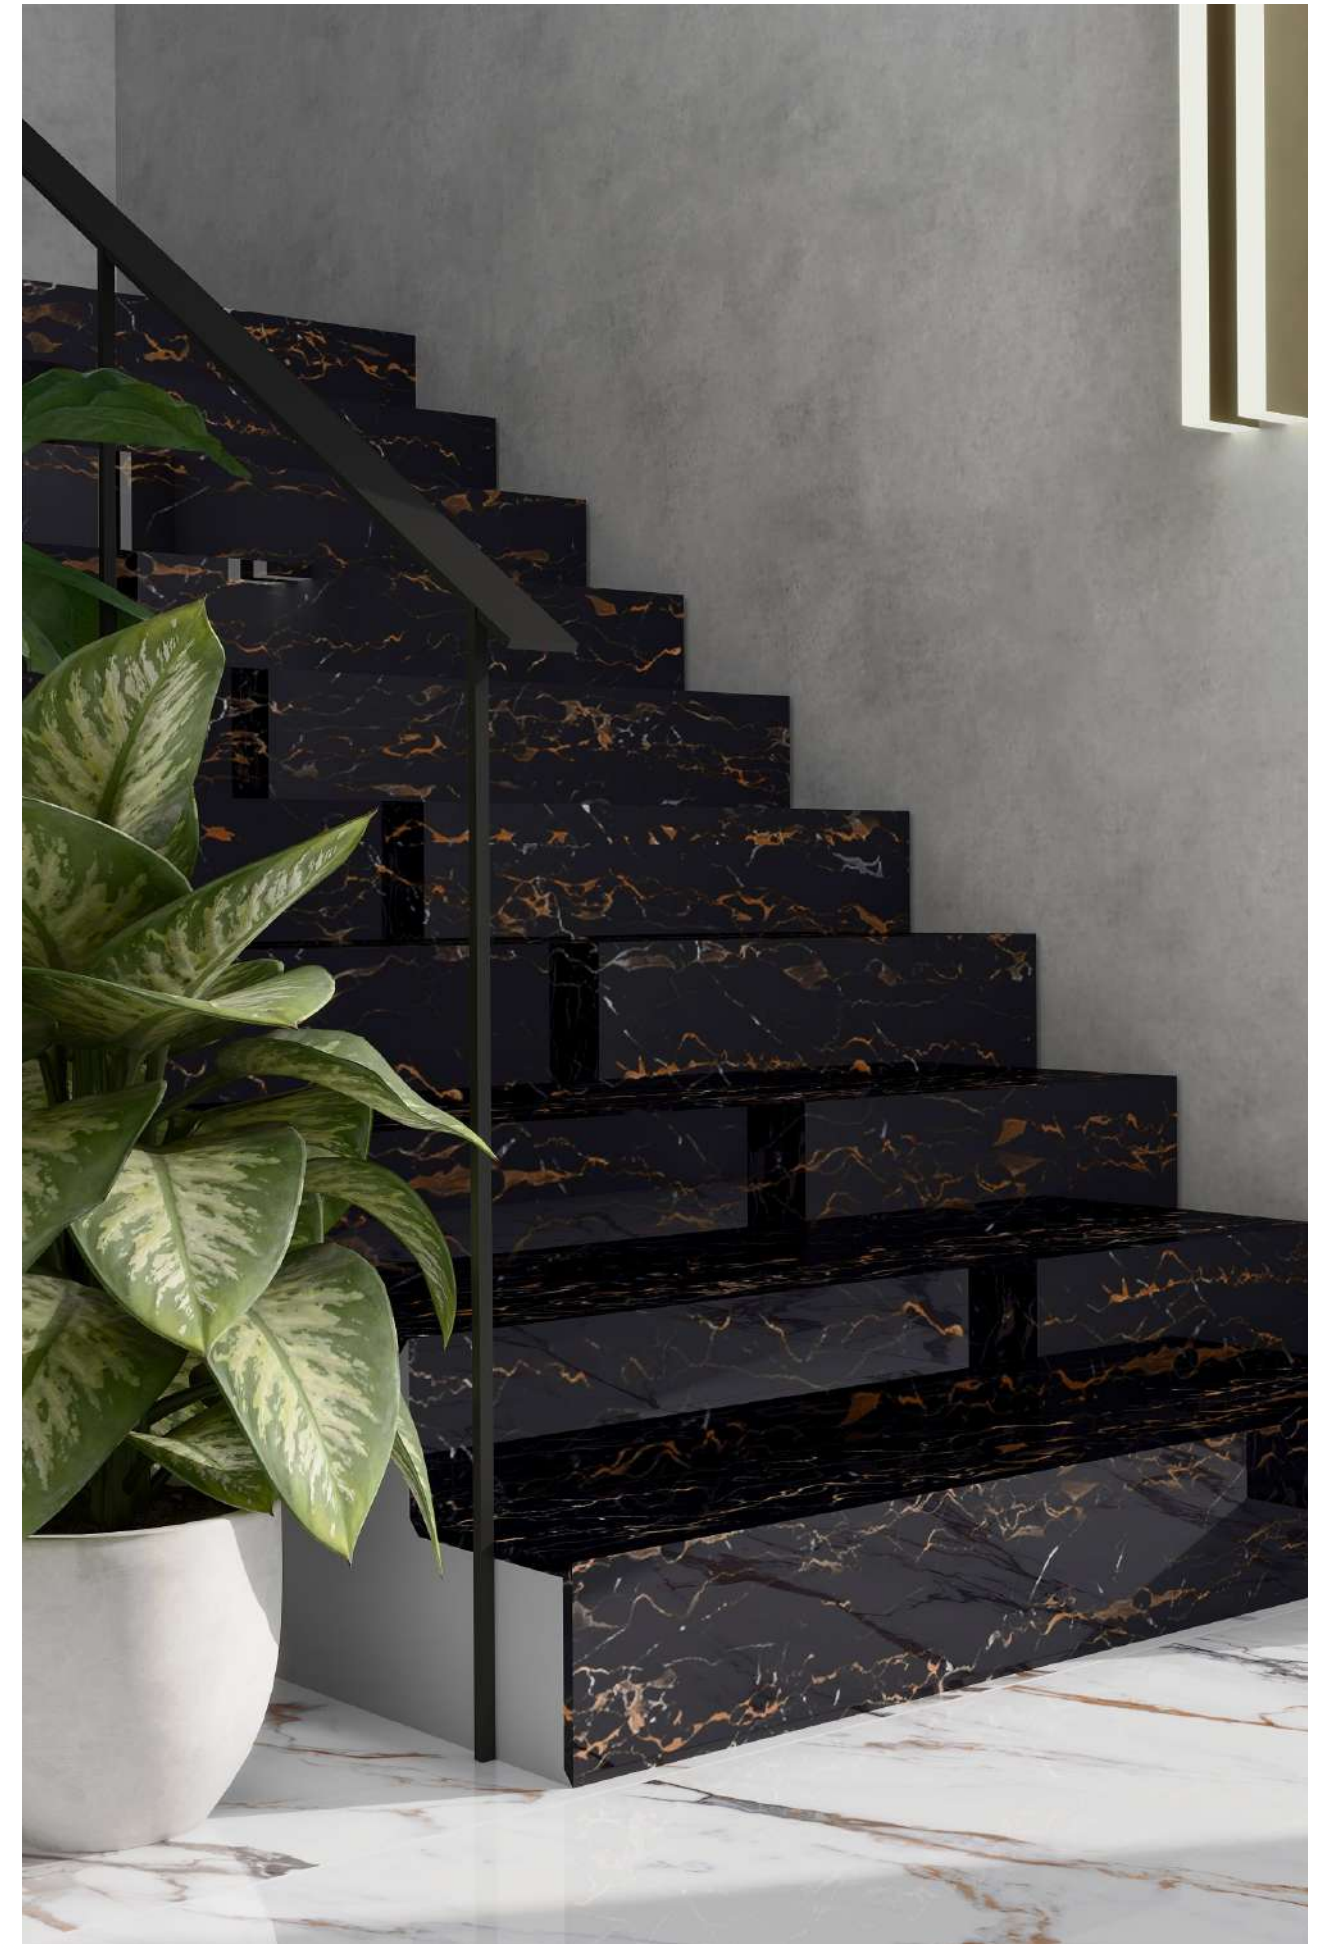

THE TOP COLOR BODY

GOLDEN PORTORO

80X240cm 15mm 3 Glossy Color Body

THE TOP COLOR BODY

INFINITY BLACK

COLOR BODY

80X240cm 15mm 3 Glossy Color Body

COLOR BODY