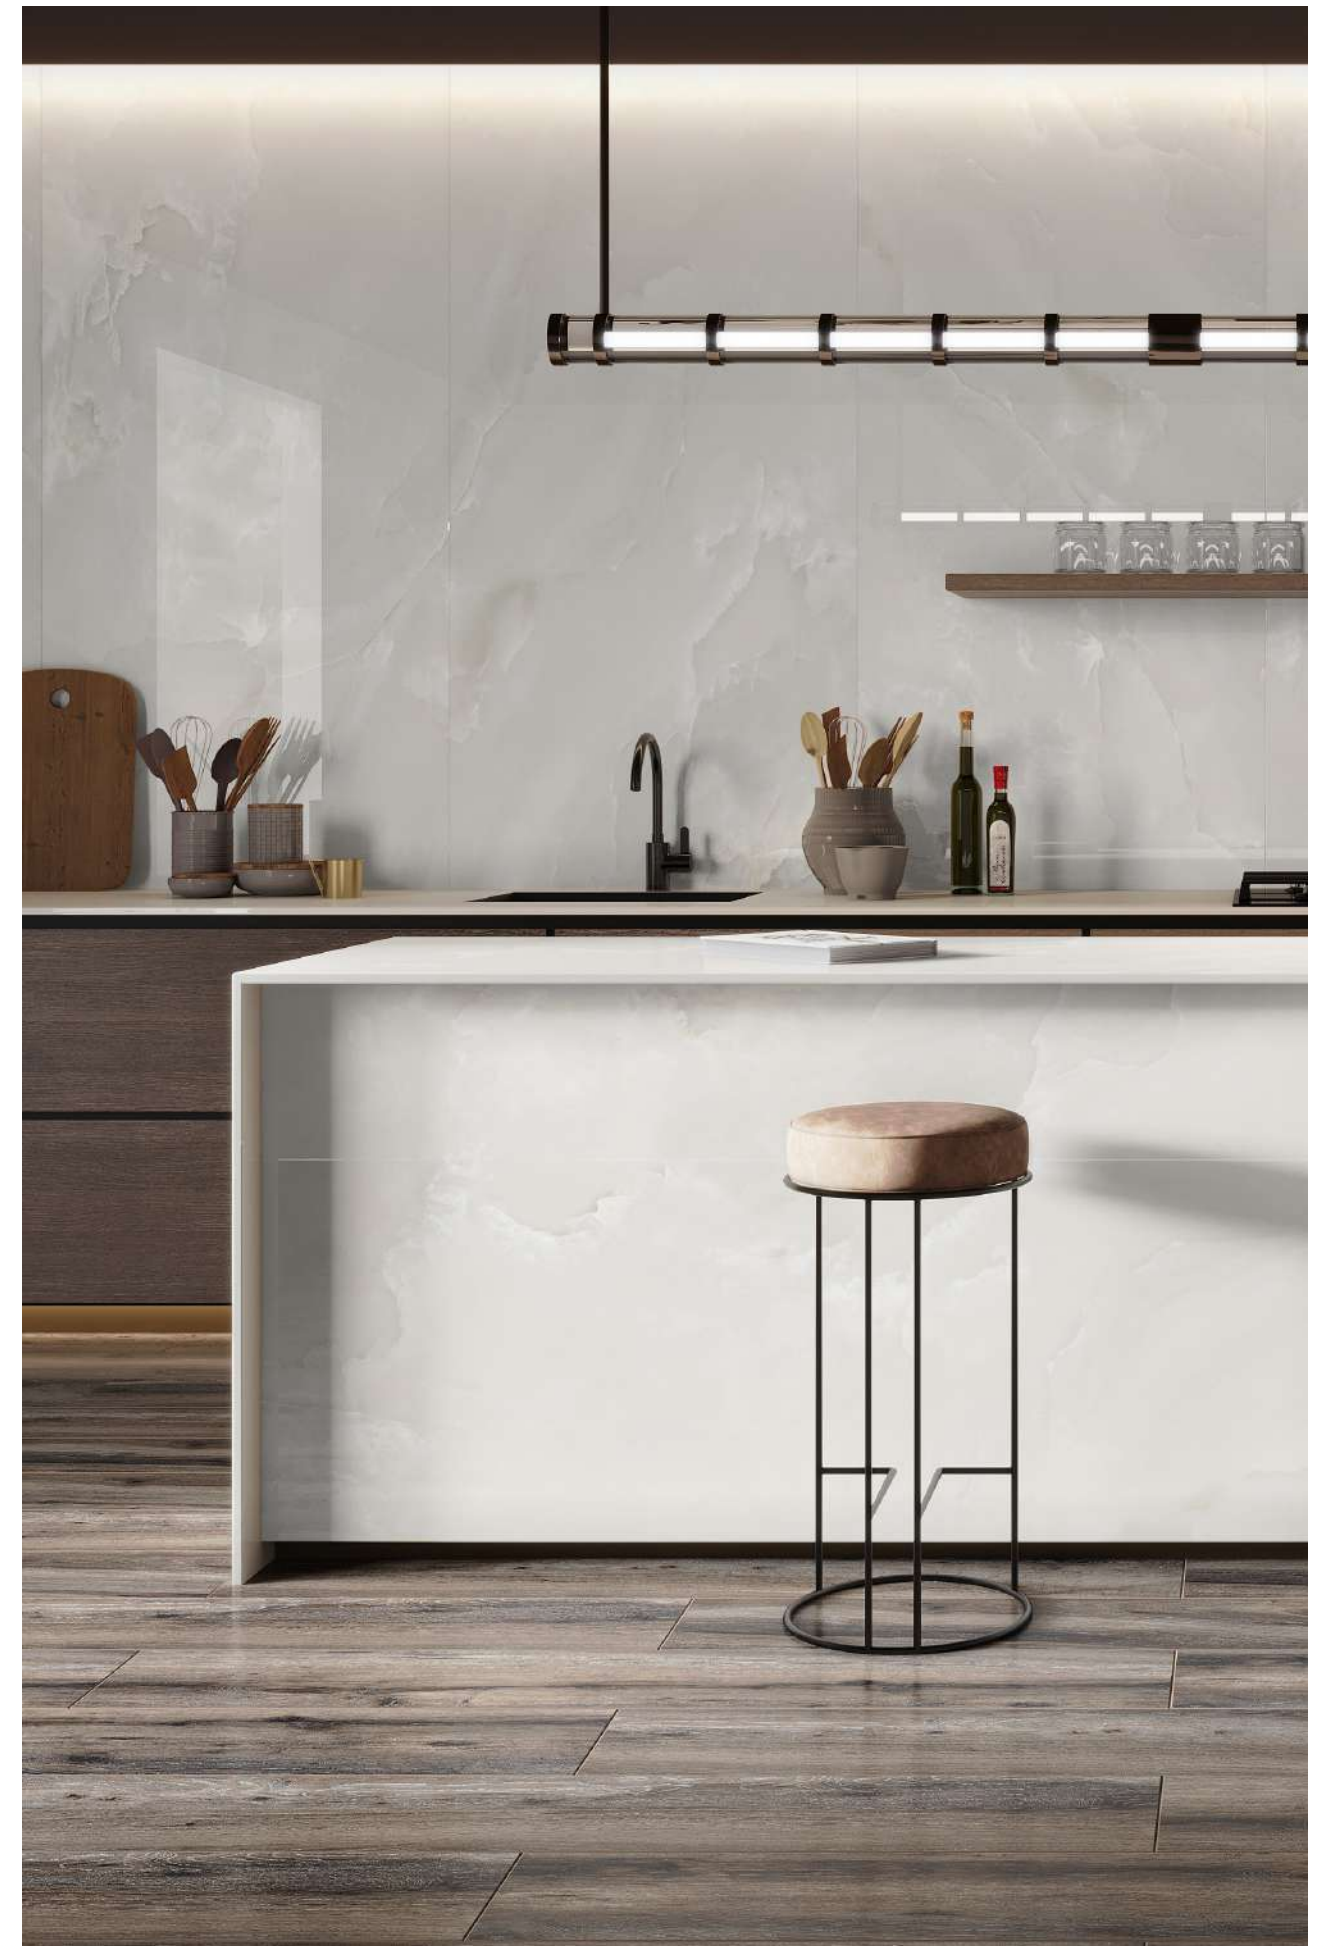

THE TOP COLOR BODY

ONYX WHITE

COLOR BODY

80x240cm
80x320cm
120x320cm

15mm 3 Glossy

Color Body

COLOR BODY