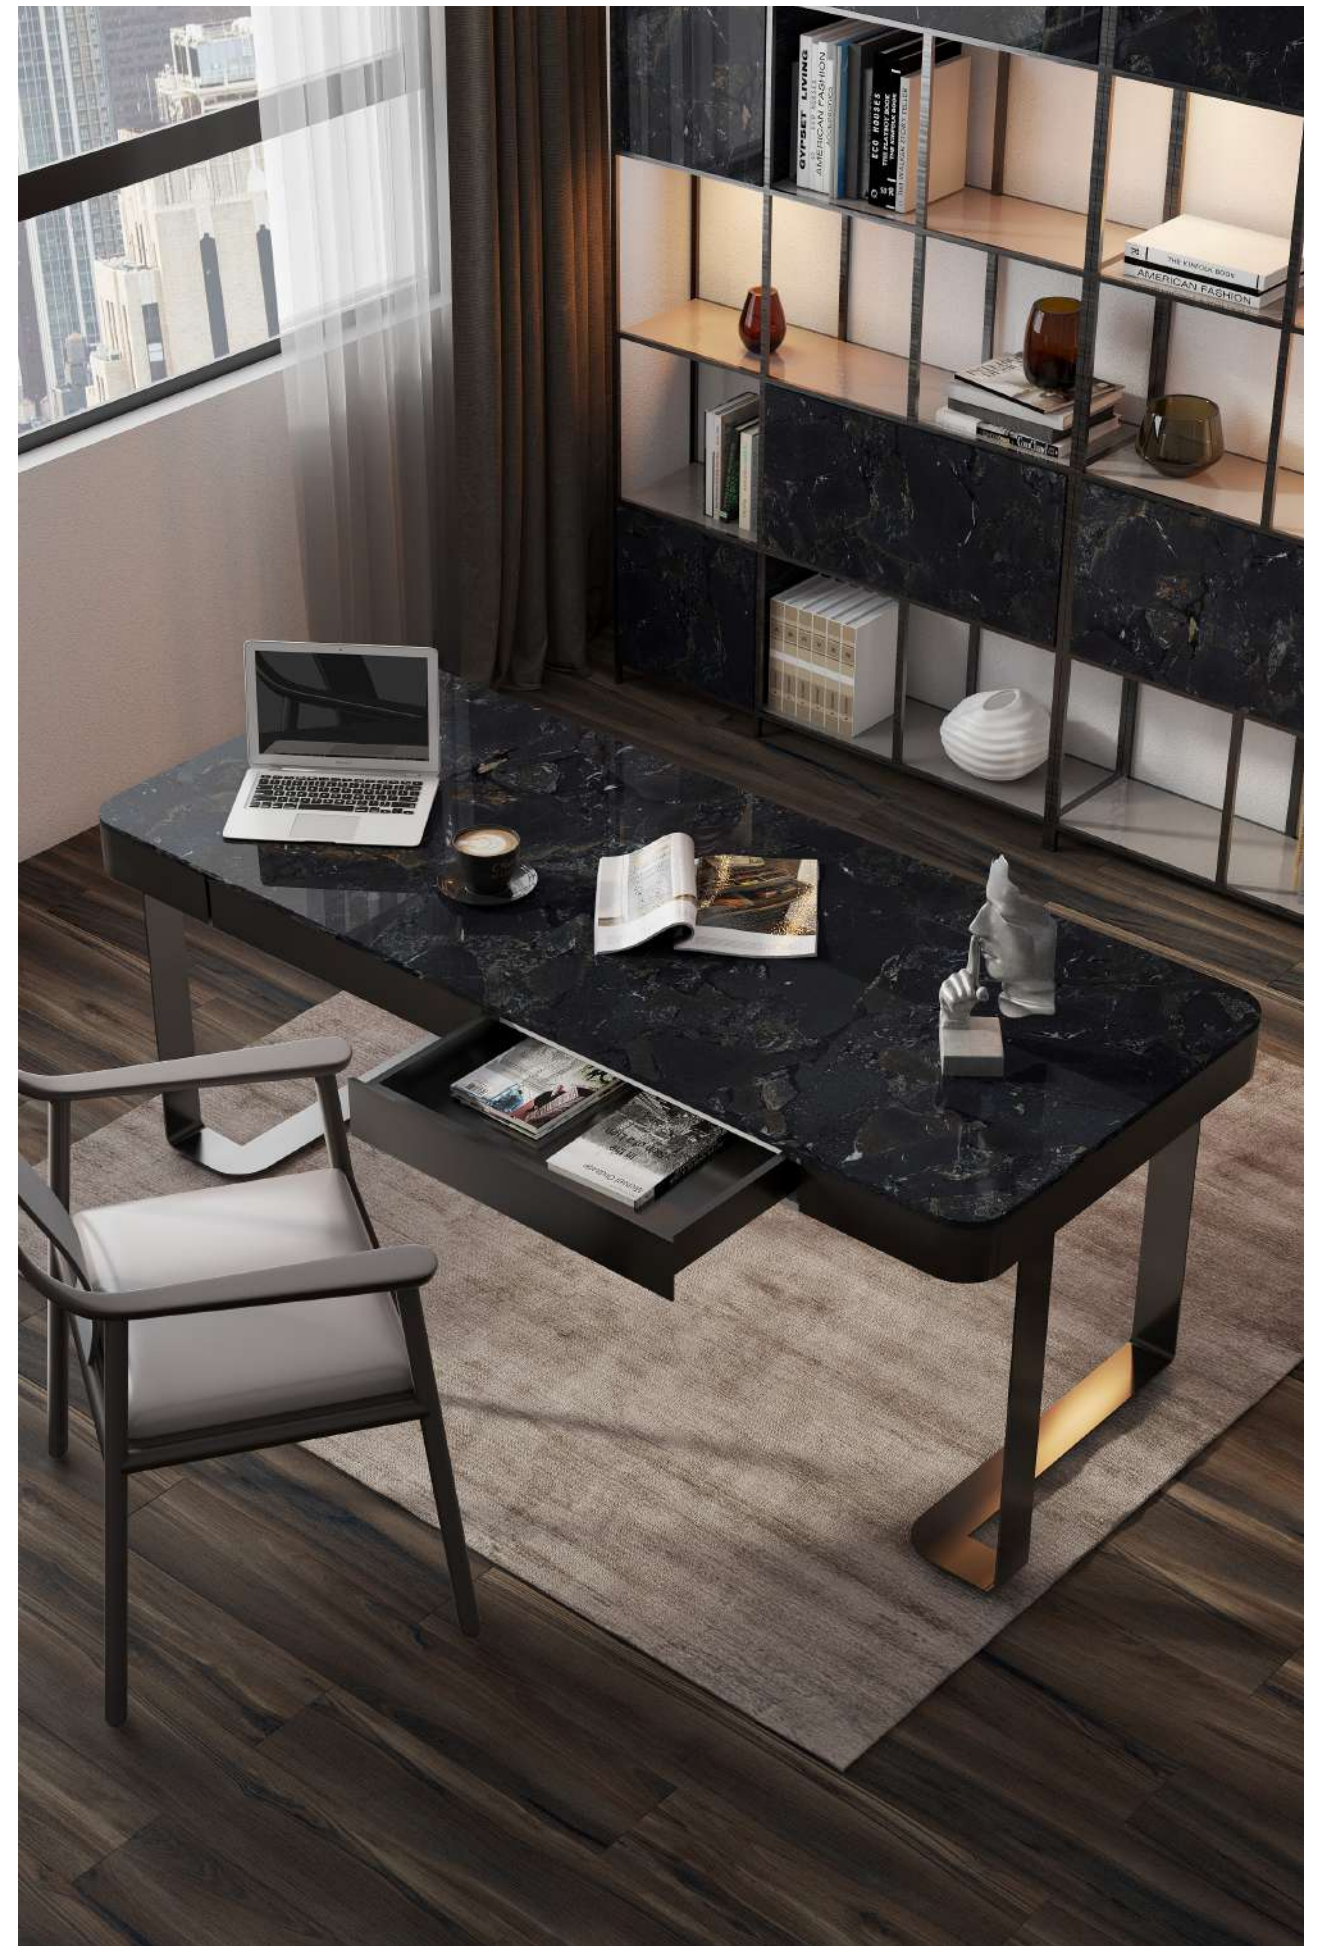

THE TOP COLOR BODY

GOLDEN PORTORO

80X240cm 15mm 3 Glossy Color Body

THE TOP COLOR BODY

INFINITY BLACK

COLOR BODY

80X240cm 15mm 3 Glossy Color Body

COLOR BODY