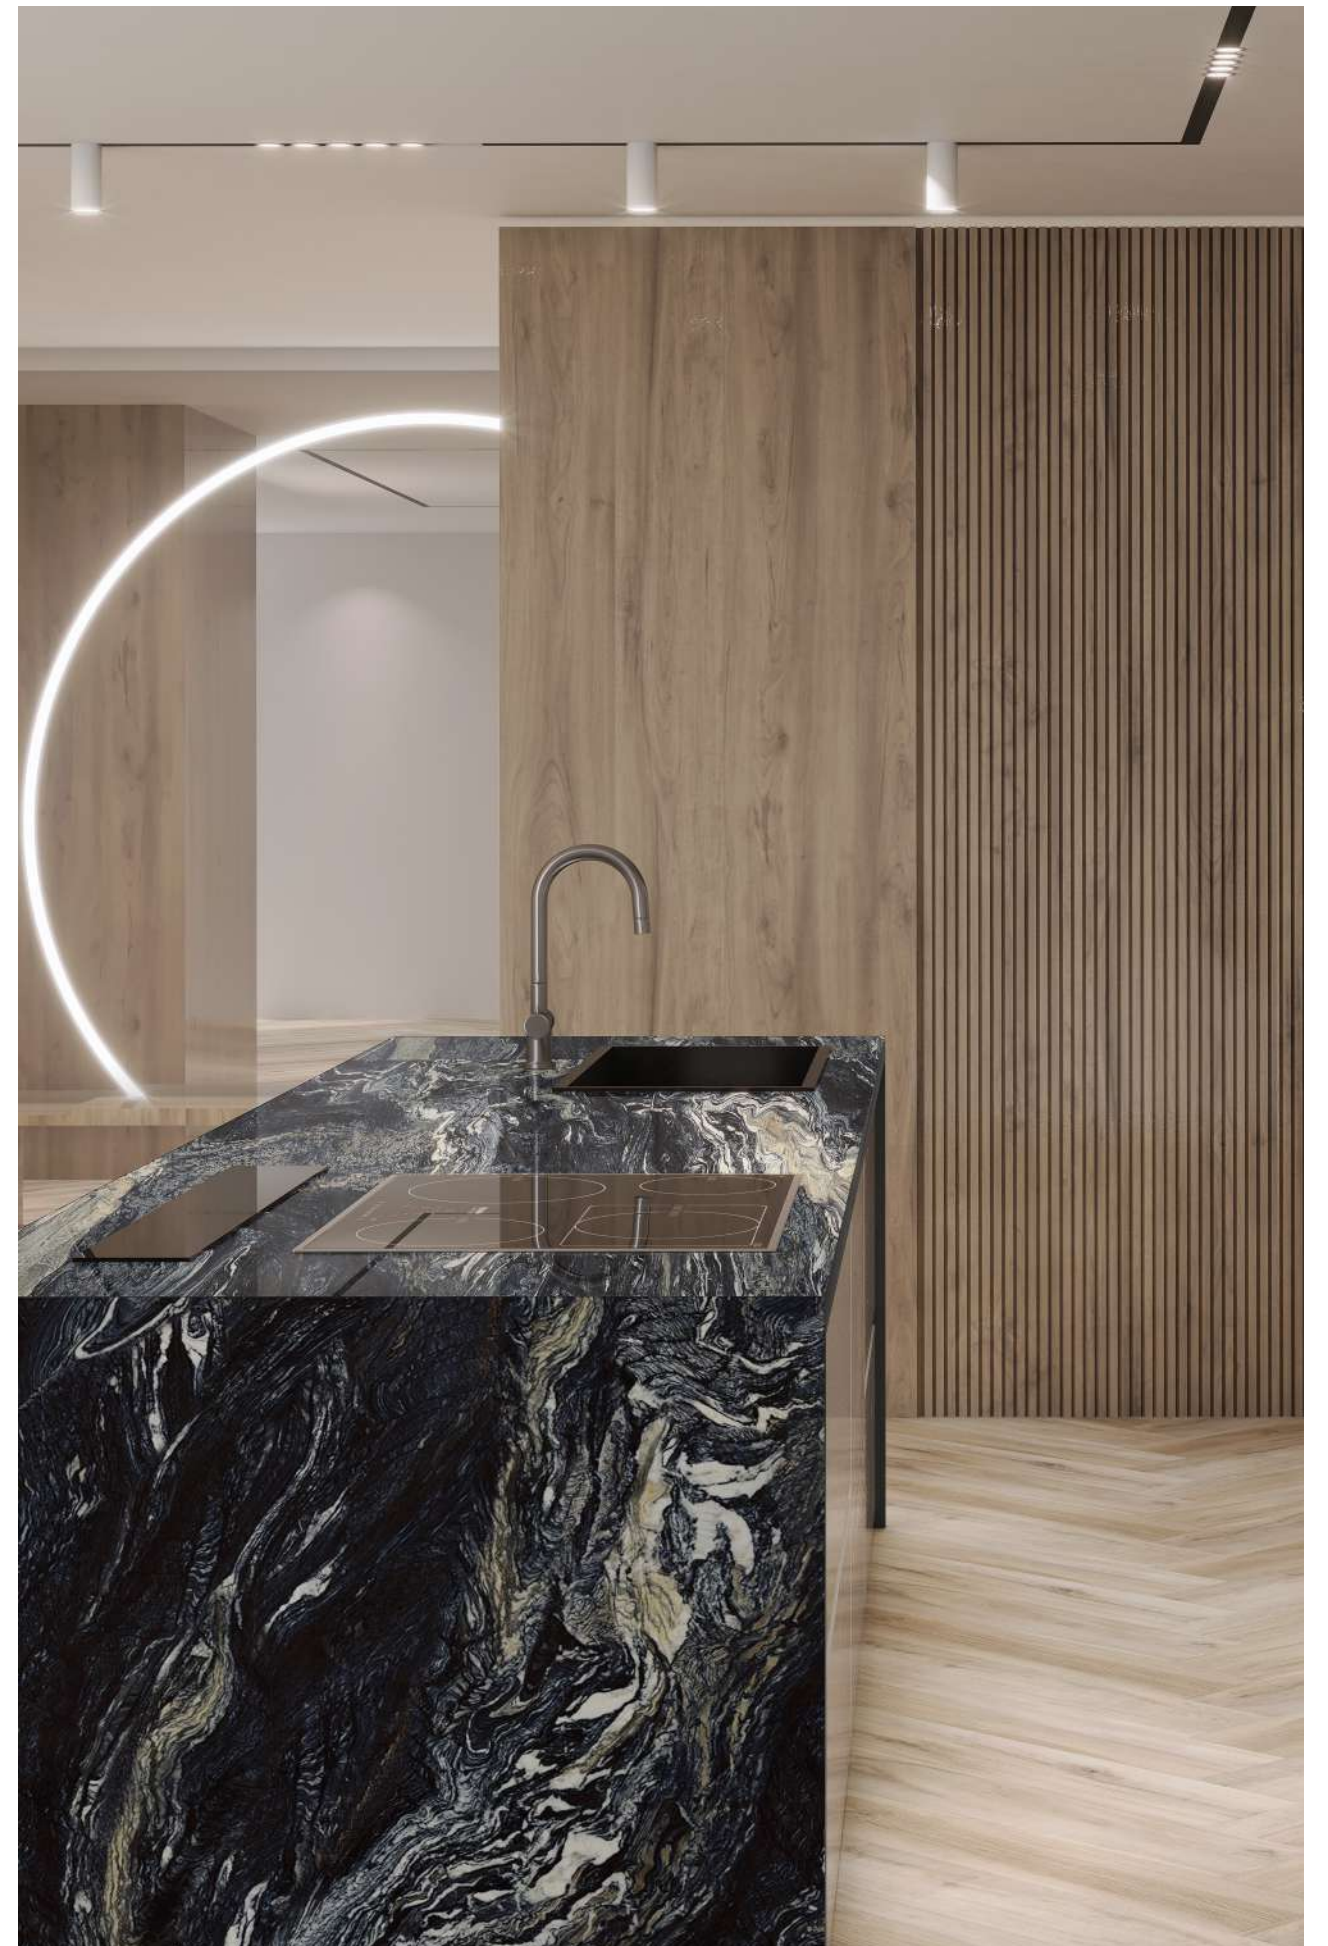

COLOR BODY

80X240cm 80x320cm 15mm 3 Glossy Color Body

COLOR BODY

THE TOP COLOR BODY

BRAZILIAN BLACK

80X240cm 15mm 3 Glossy Color Body

THE TOP COLOR BODY

BRAZILIAN GREEN