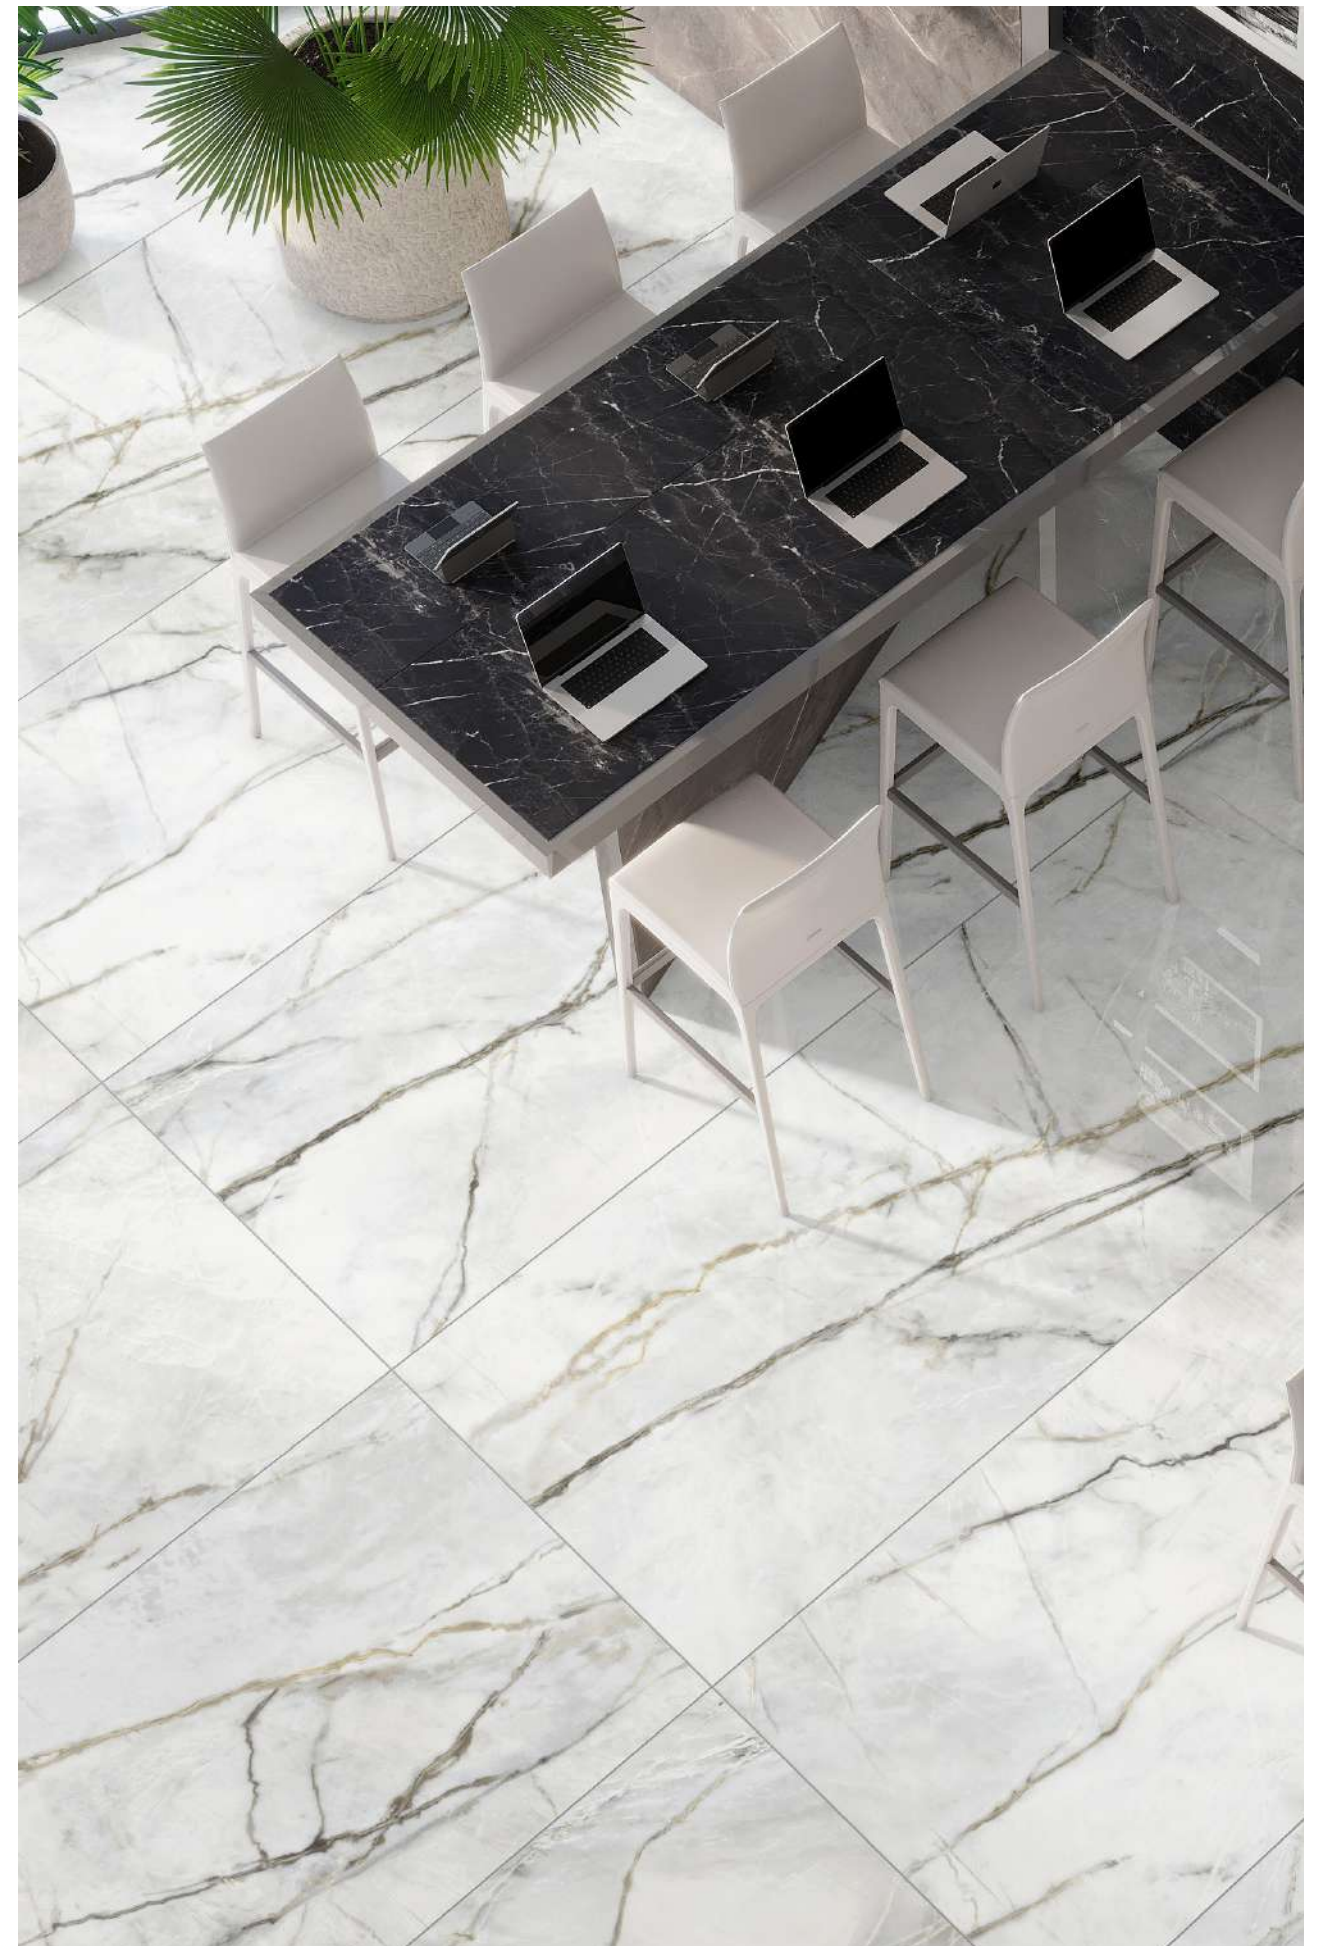

THE TOP COLOR BODY

MACEDONIA WHITE

COLOR BODY

80X240cm 15mm 3 Glossy Color Body

COLOR BODY