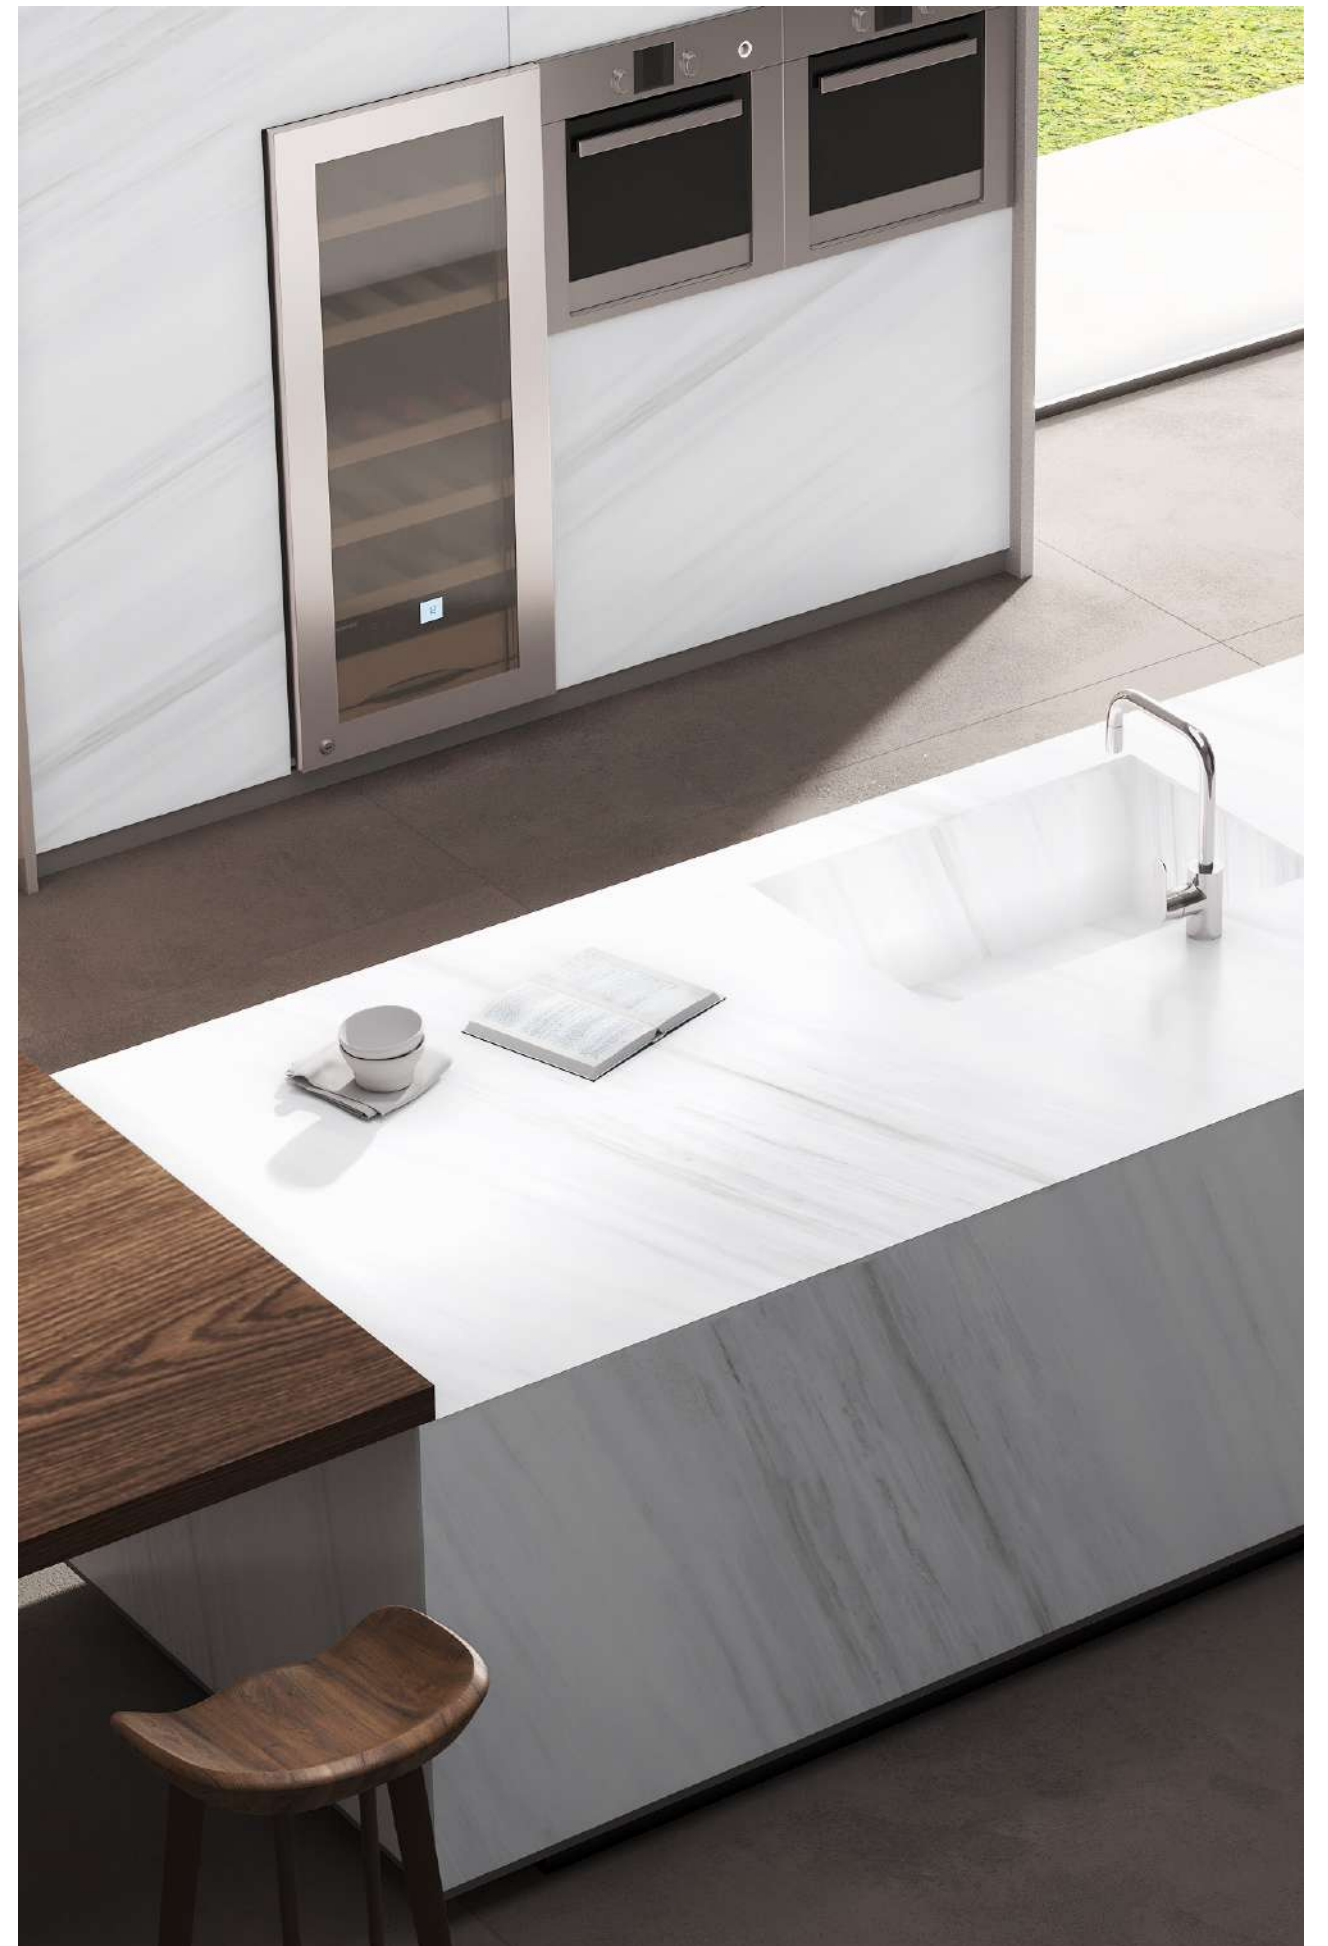

THE TOP COLOR BODY

WAVE WHITE

80x240cm
80x300cm
80x320cm

15mm 3 Matt

Color Body