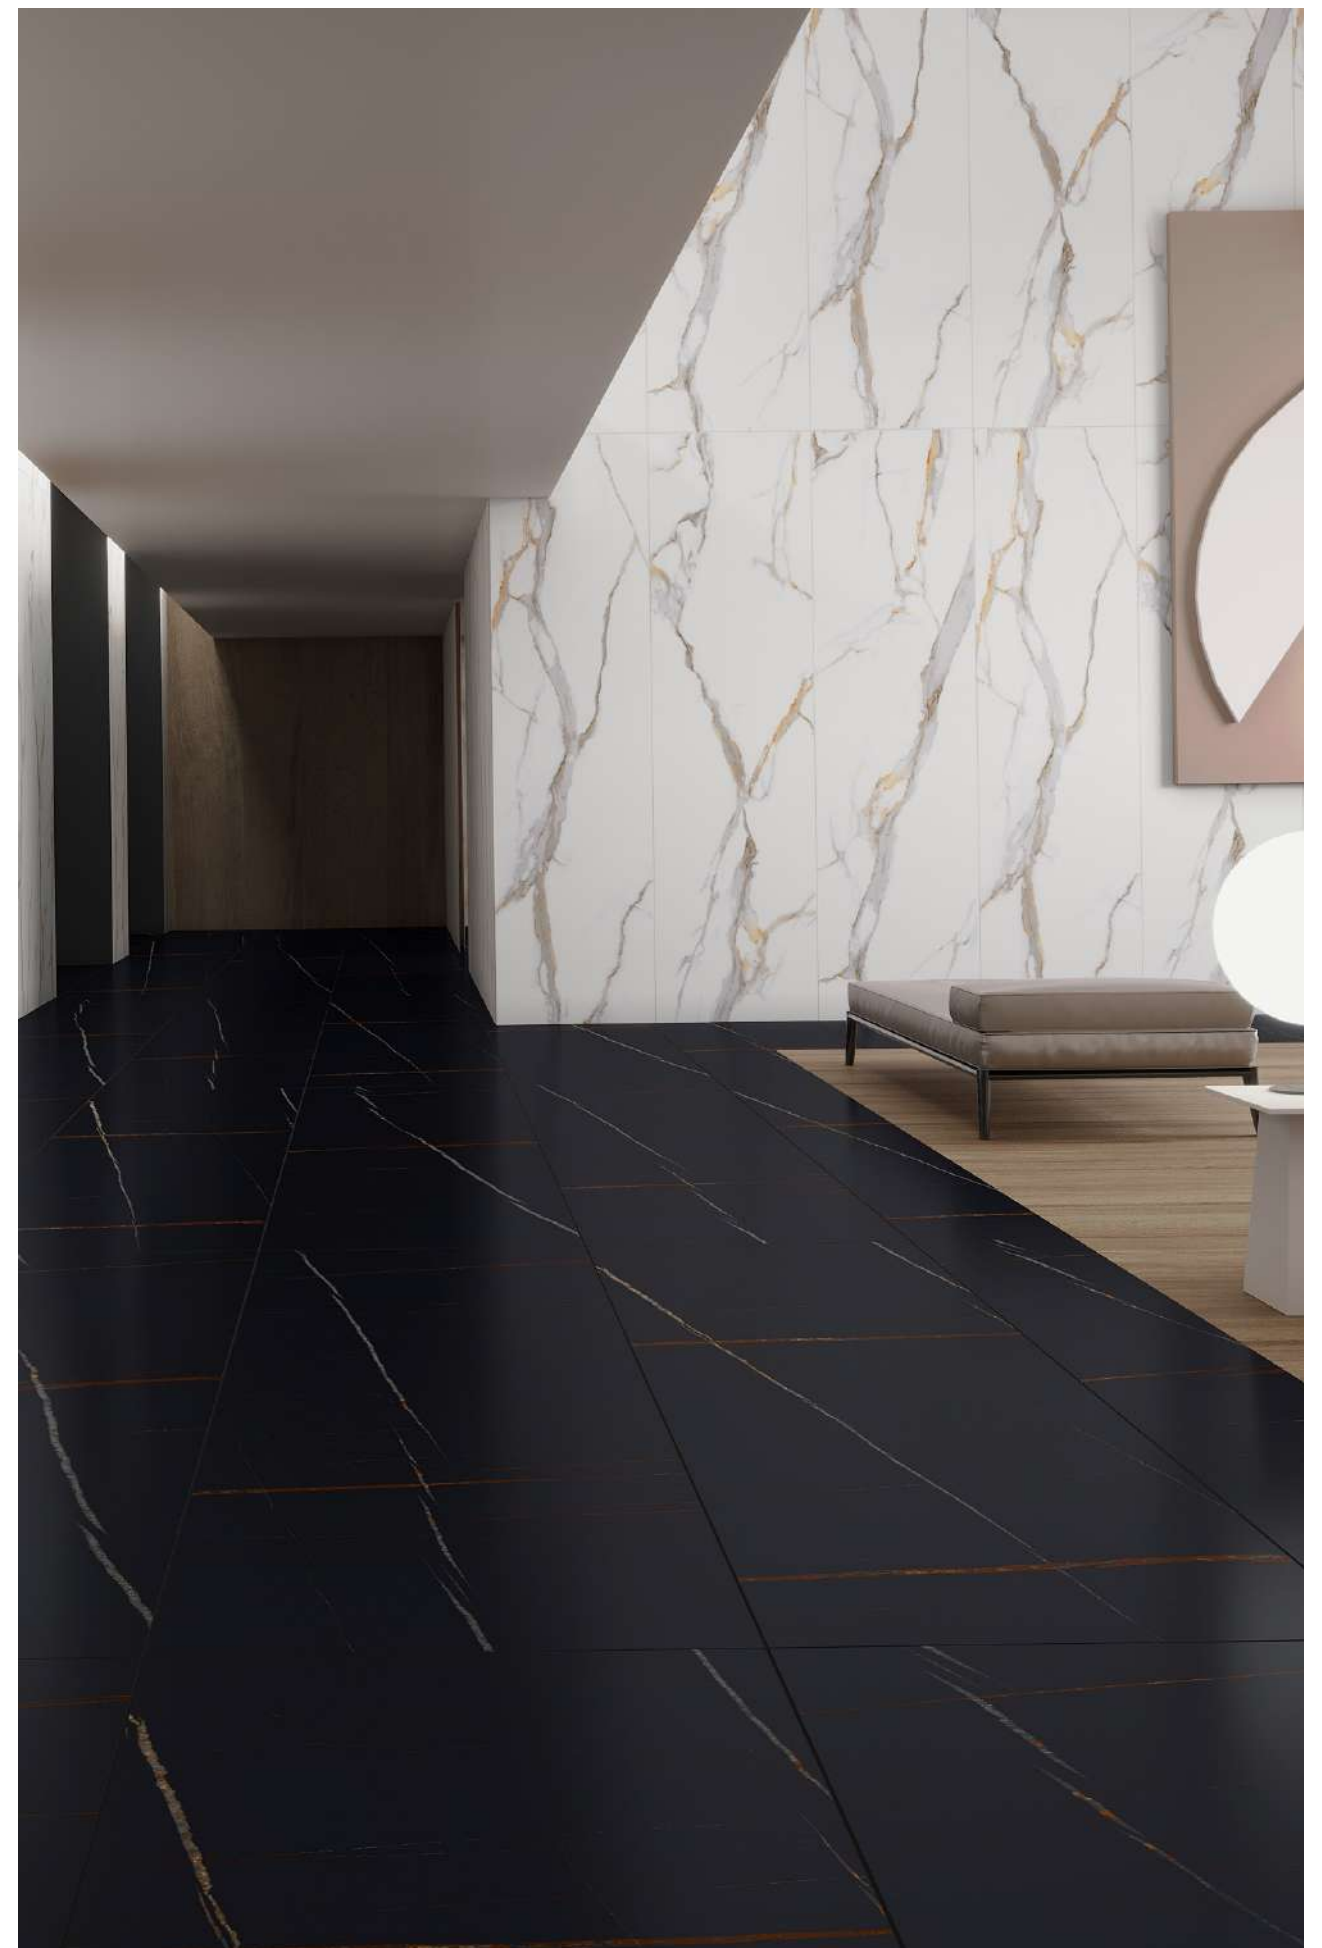

80x240cm
80x320cm

15mm

3

Glossy/Matt

Color Body

COLOR BODY