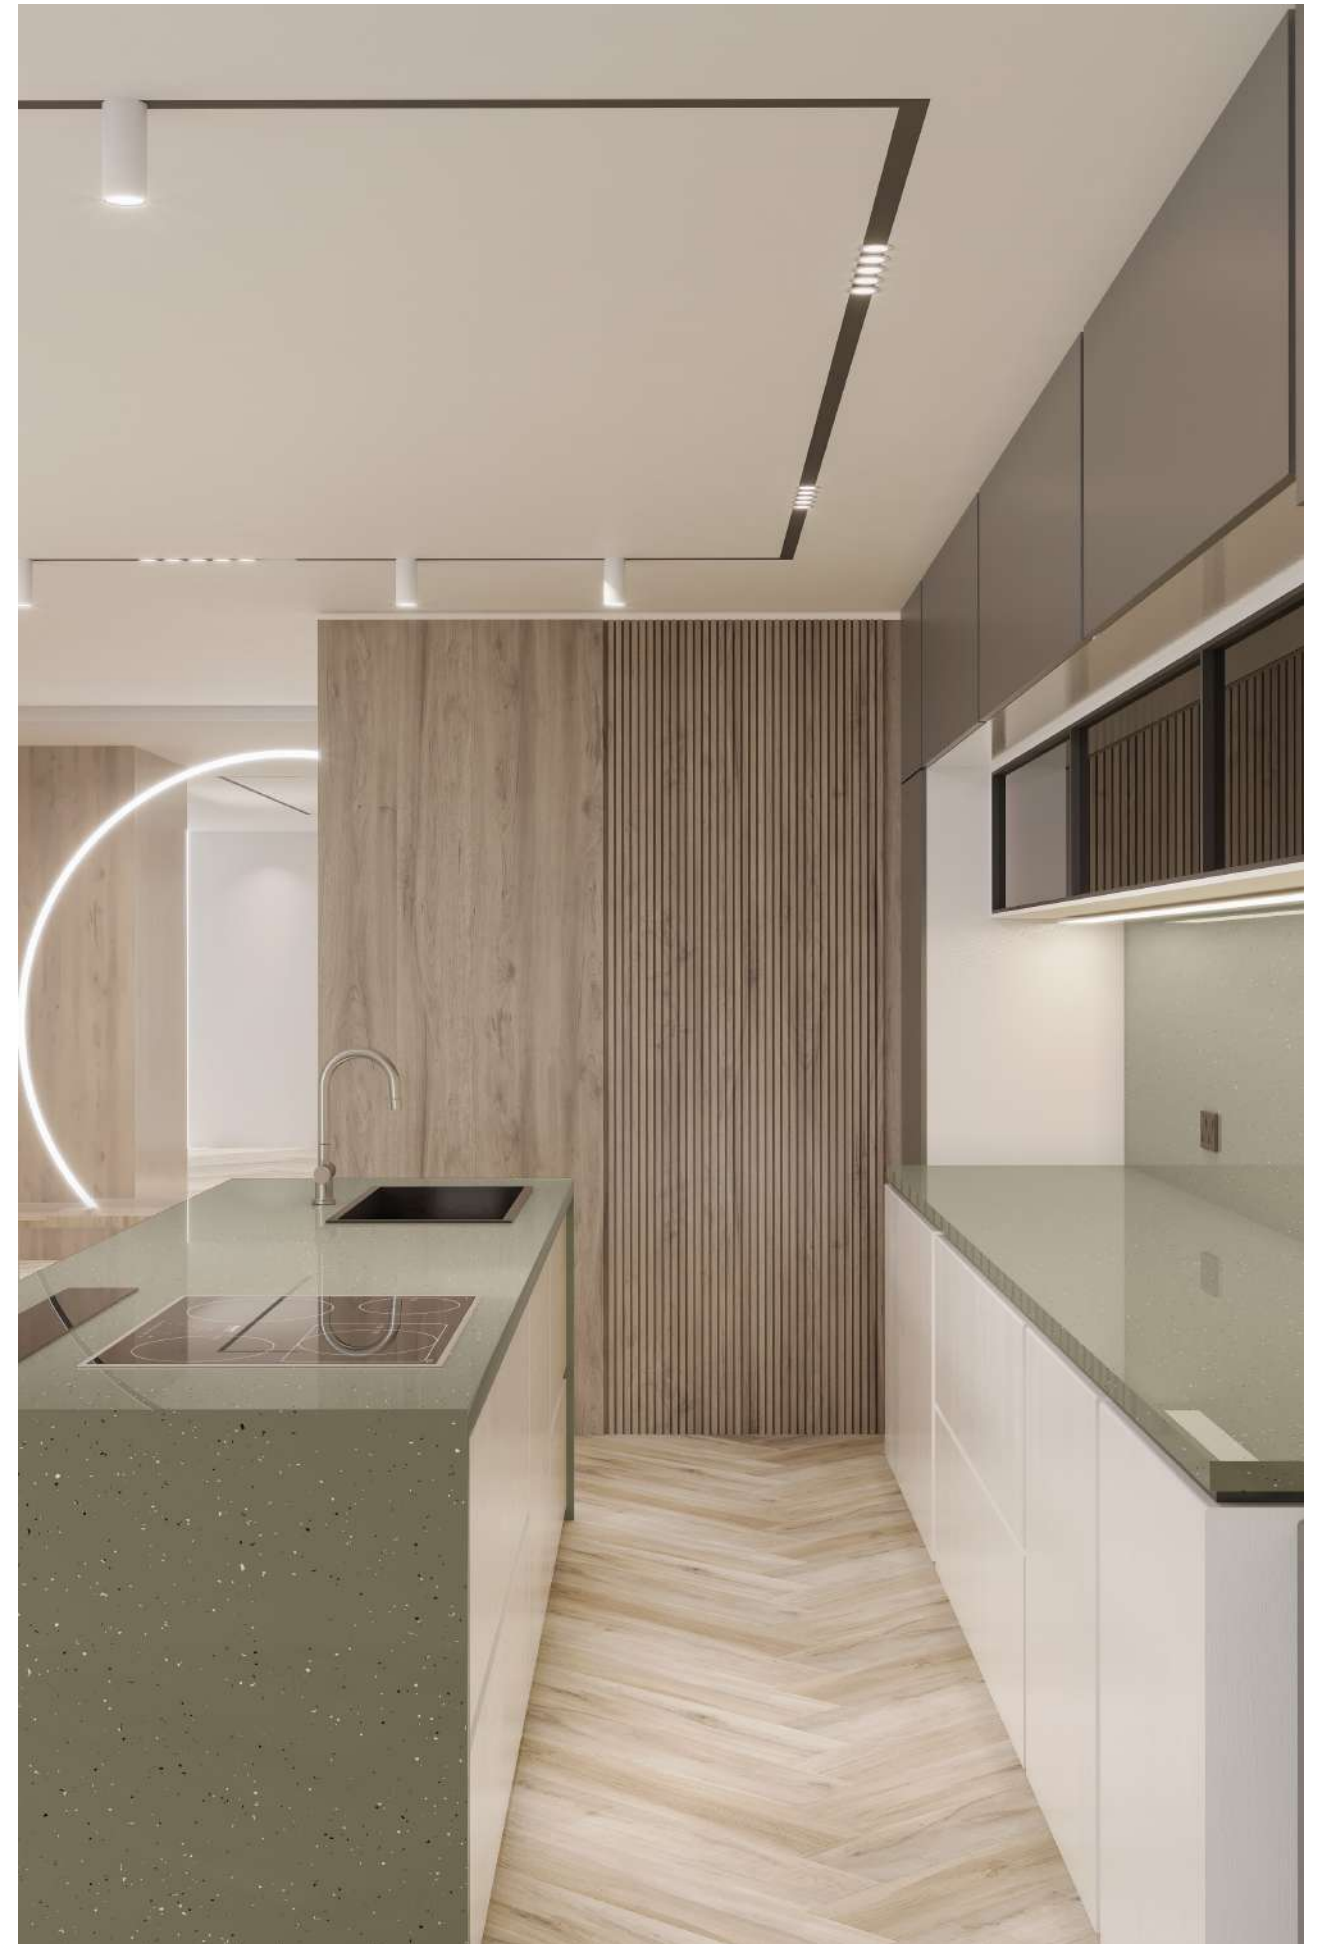

THE TOP FULL BODY
S&P VERDE

FULL BODY

80X240cm 80X300cm 15mm 1 Glossy Matt Full Body

FULL BODY