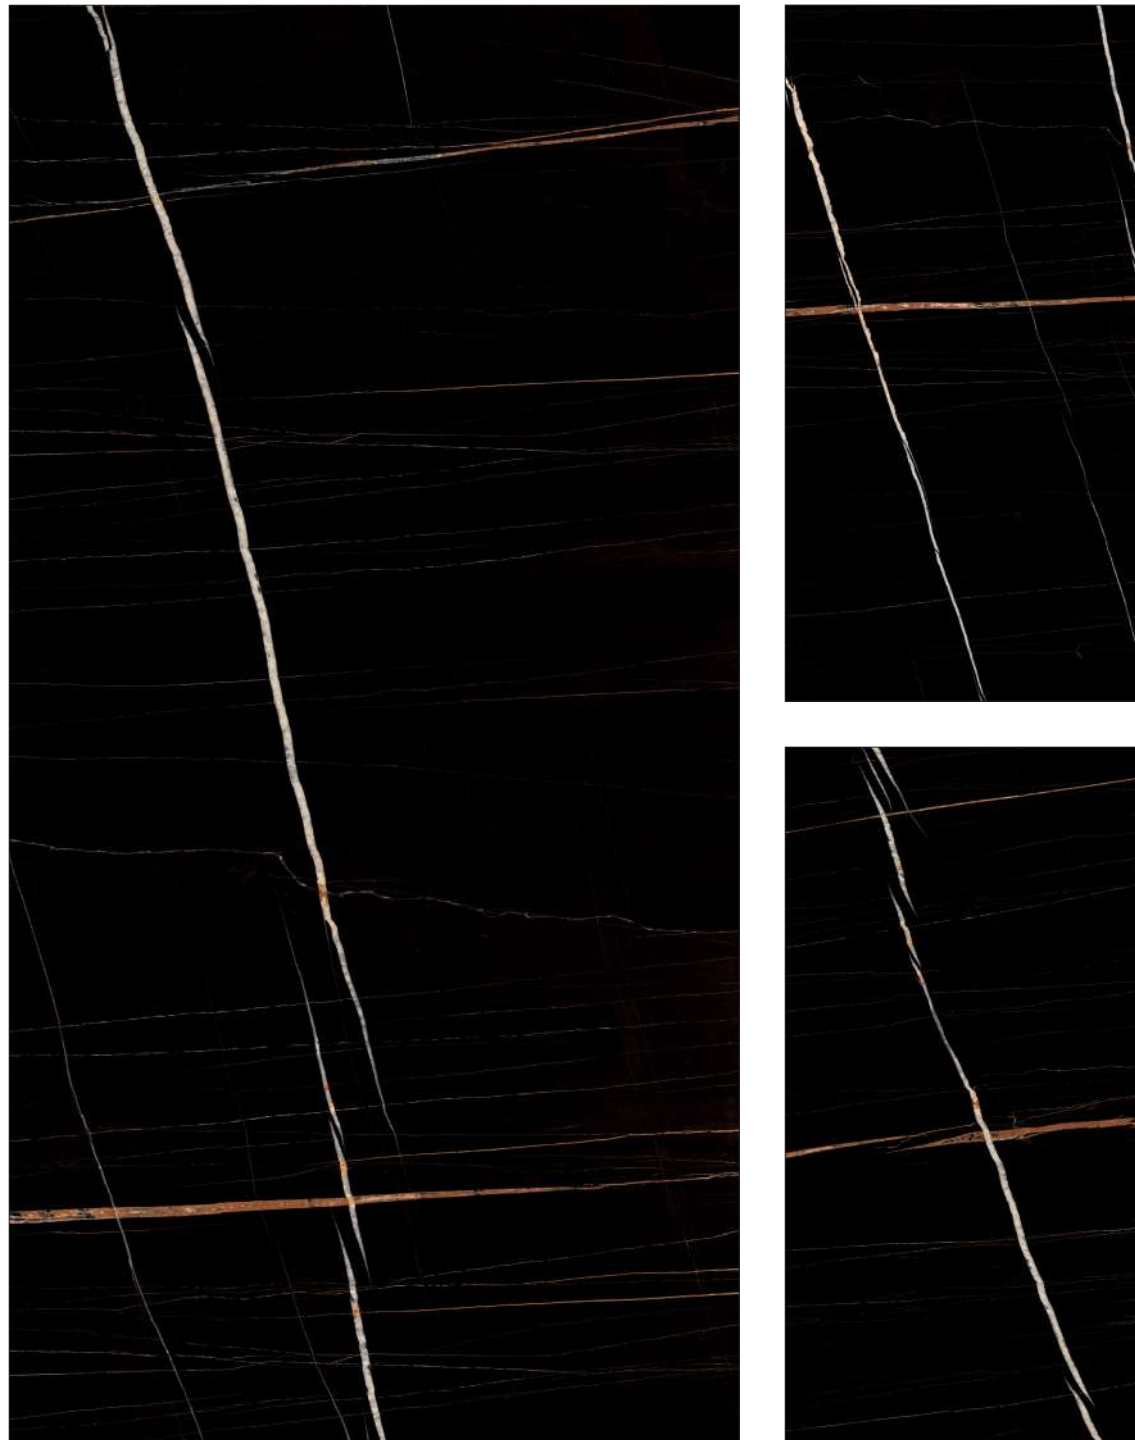

NATURAL WOOD

80X320cm 15mm 1 Matt Color Body

THE TOP COLOR BODY

NERO SAINT LAURENT

COLOR BODY

80x240cm
80x320cm

15mm

3