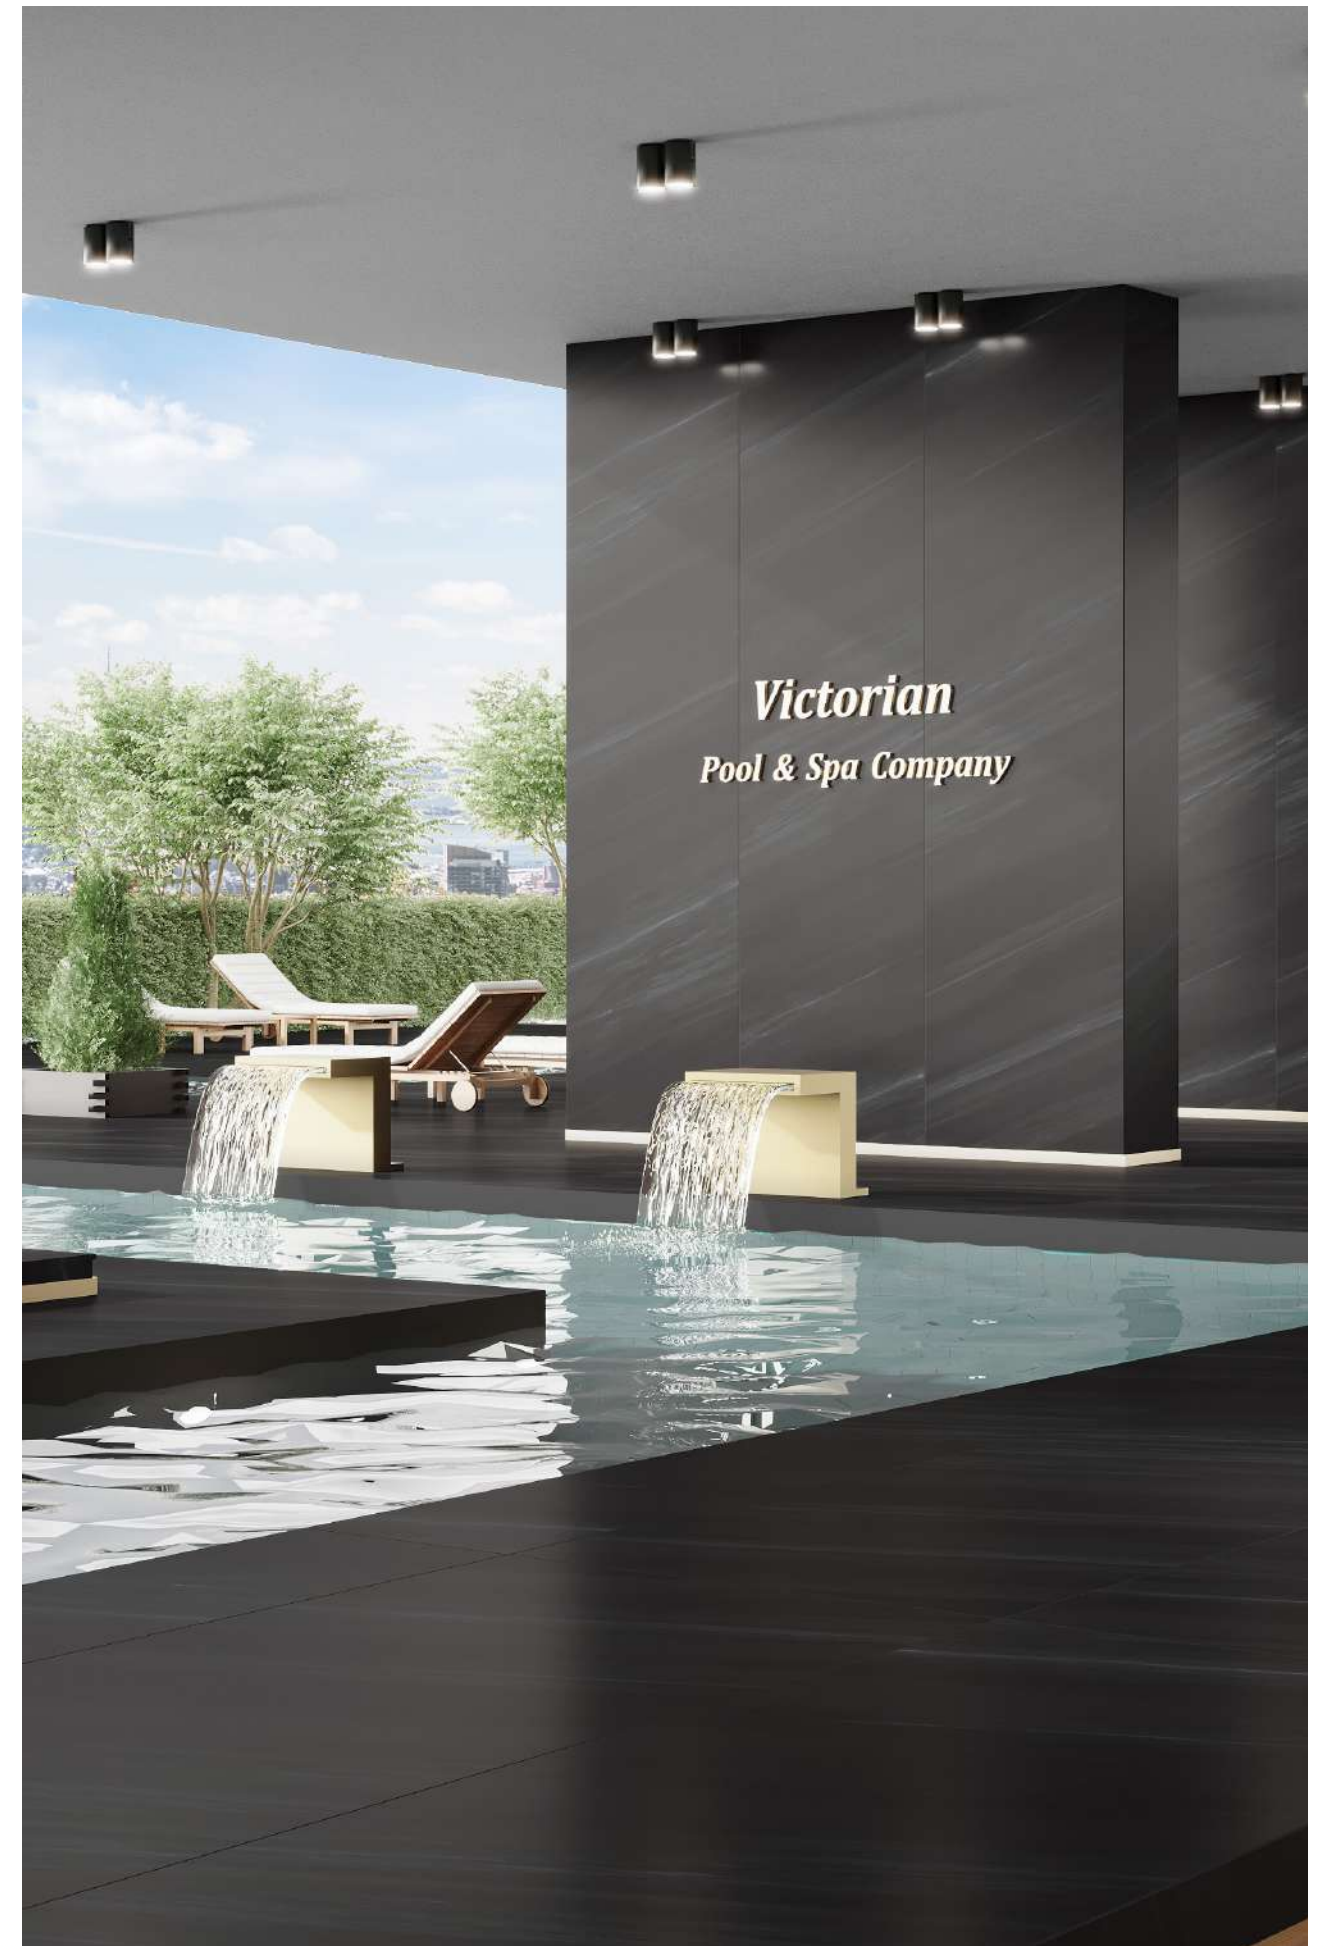

THE TOP COLOR BODY

WAVE BLACK

80X240cm 80x320cm 15mm 3 Matt Color Body