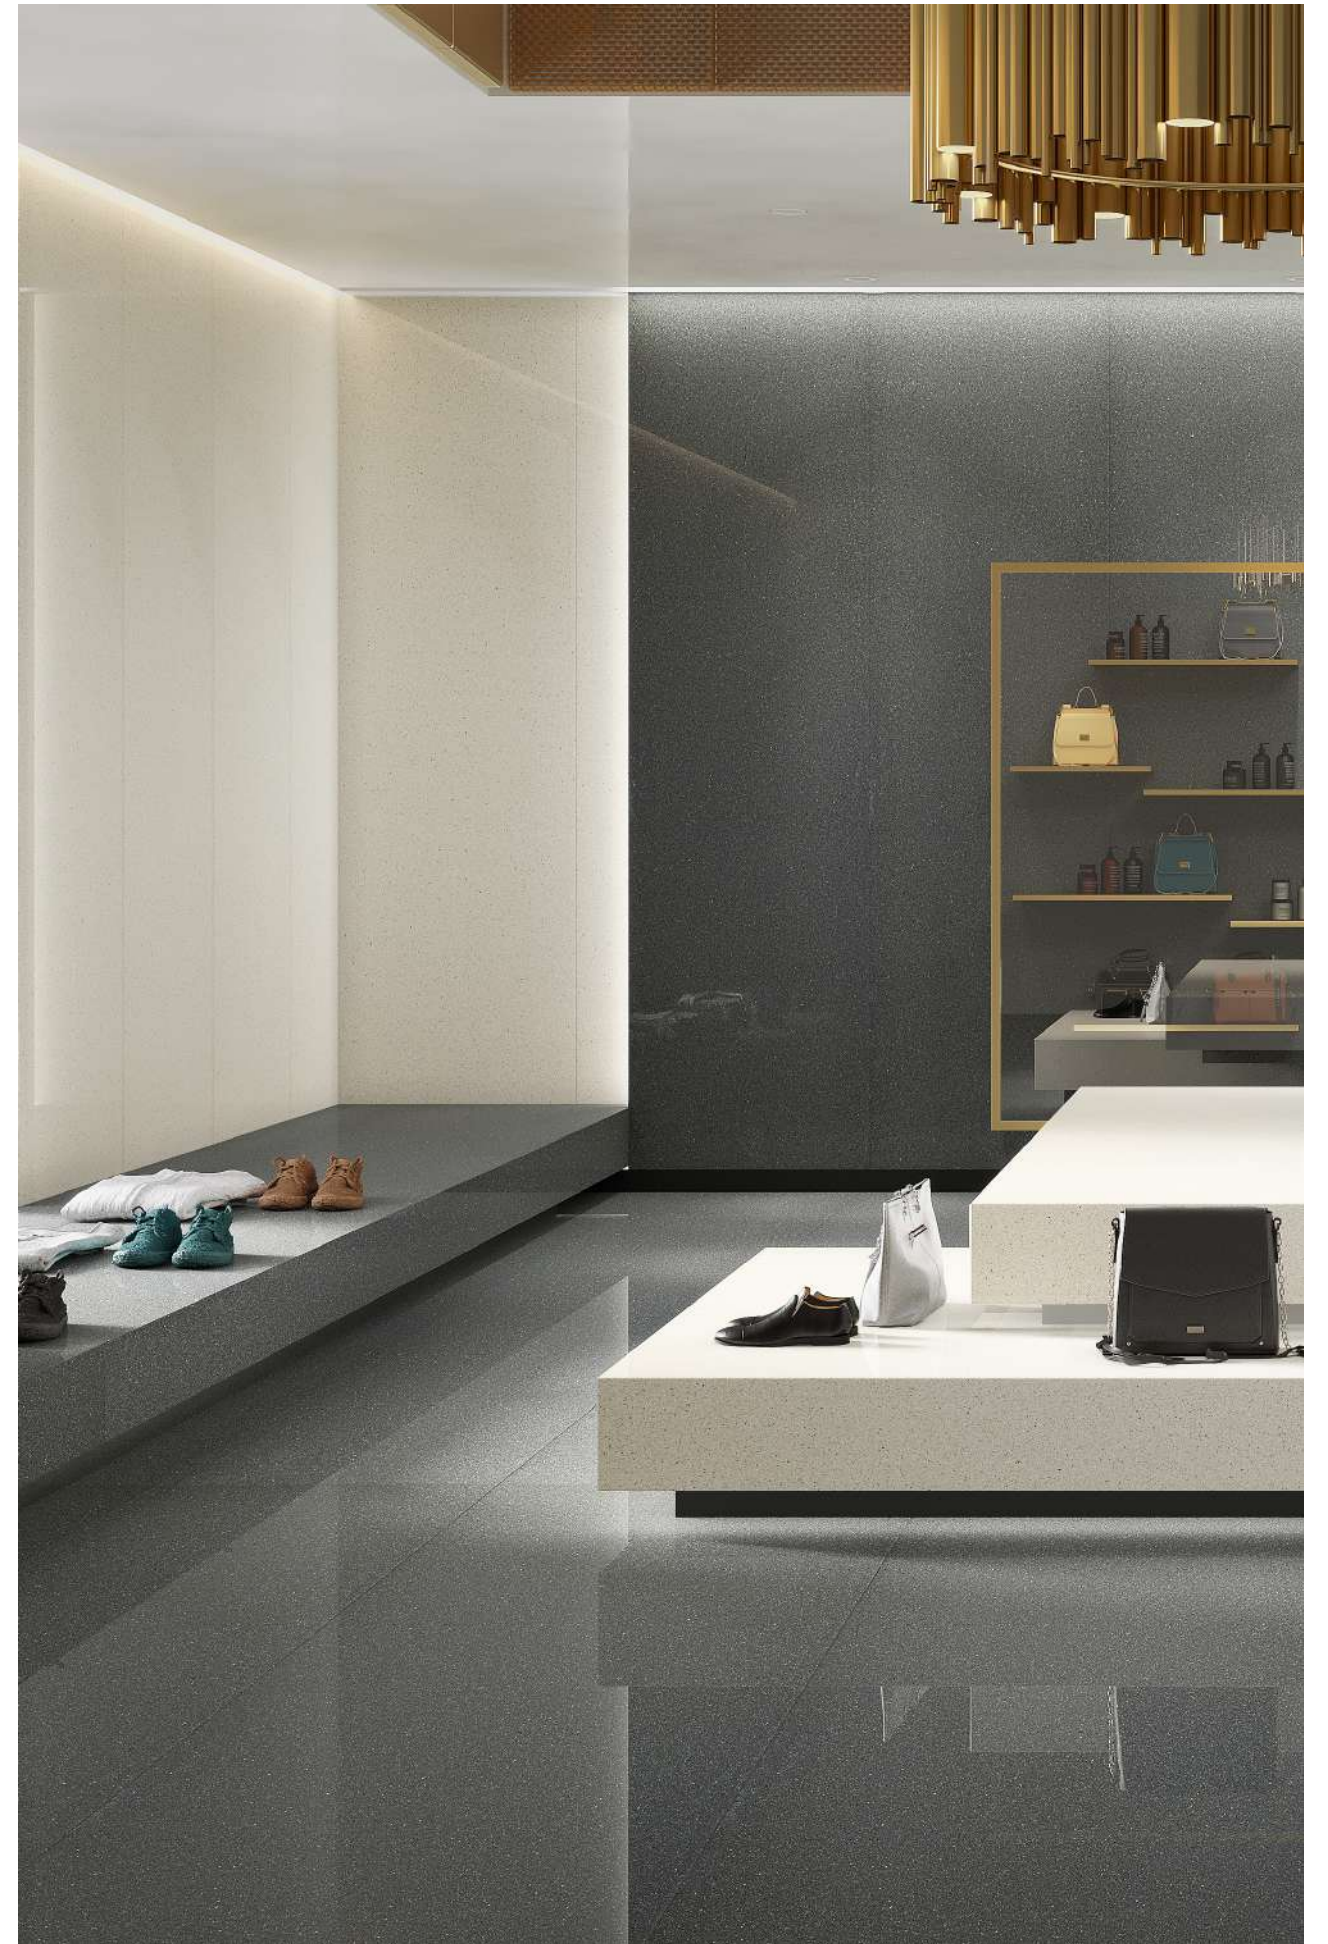

GLAM NERO

GLAM WHITE

THE TOP FULL BODY

GLAM BARLEY

80X240cm 80X300cm 15mm 1 Glossy Matt Full Body

THE TOP FULL BODY

GLAM CHARCOAL

80X240cm 80X300cm 15mm 1 Glossy Matt Full Body