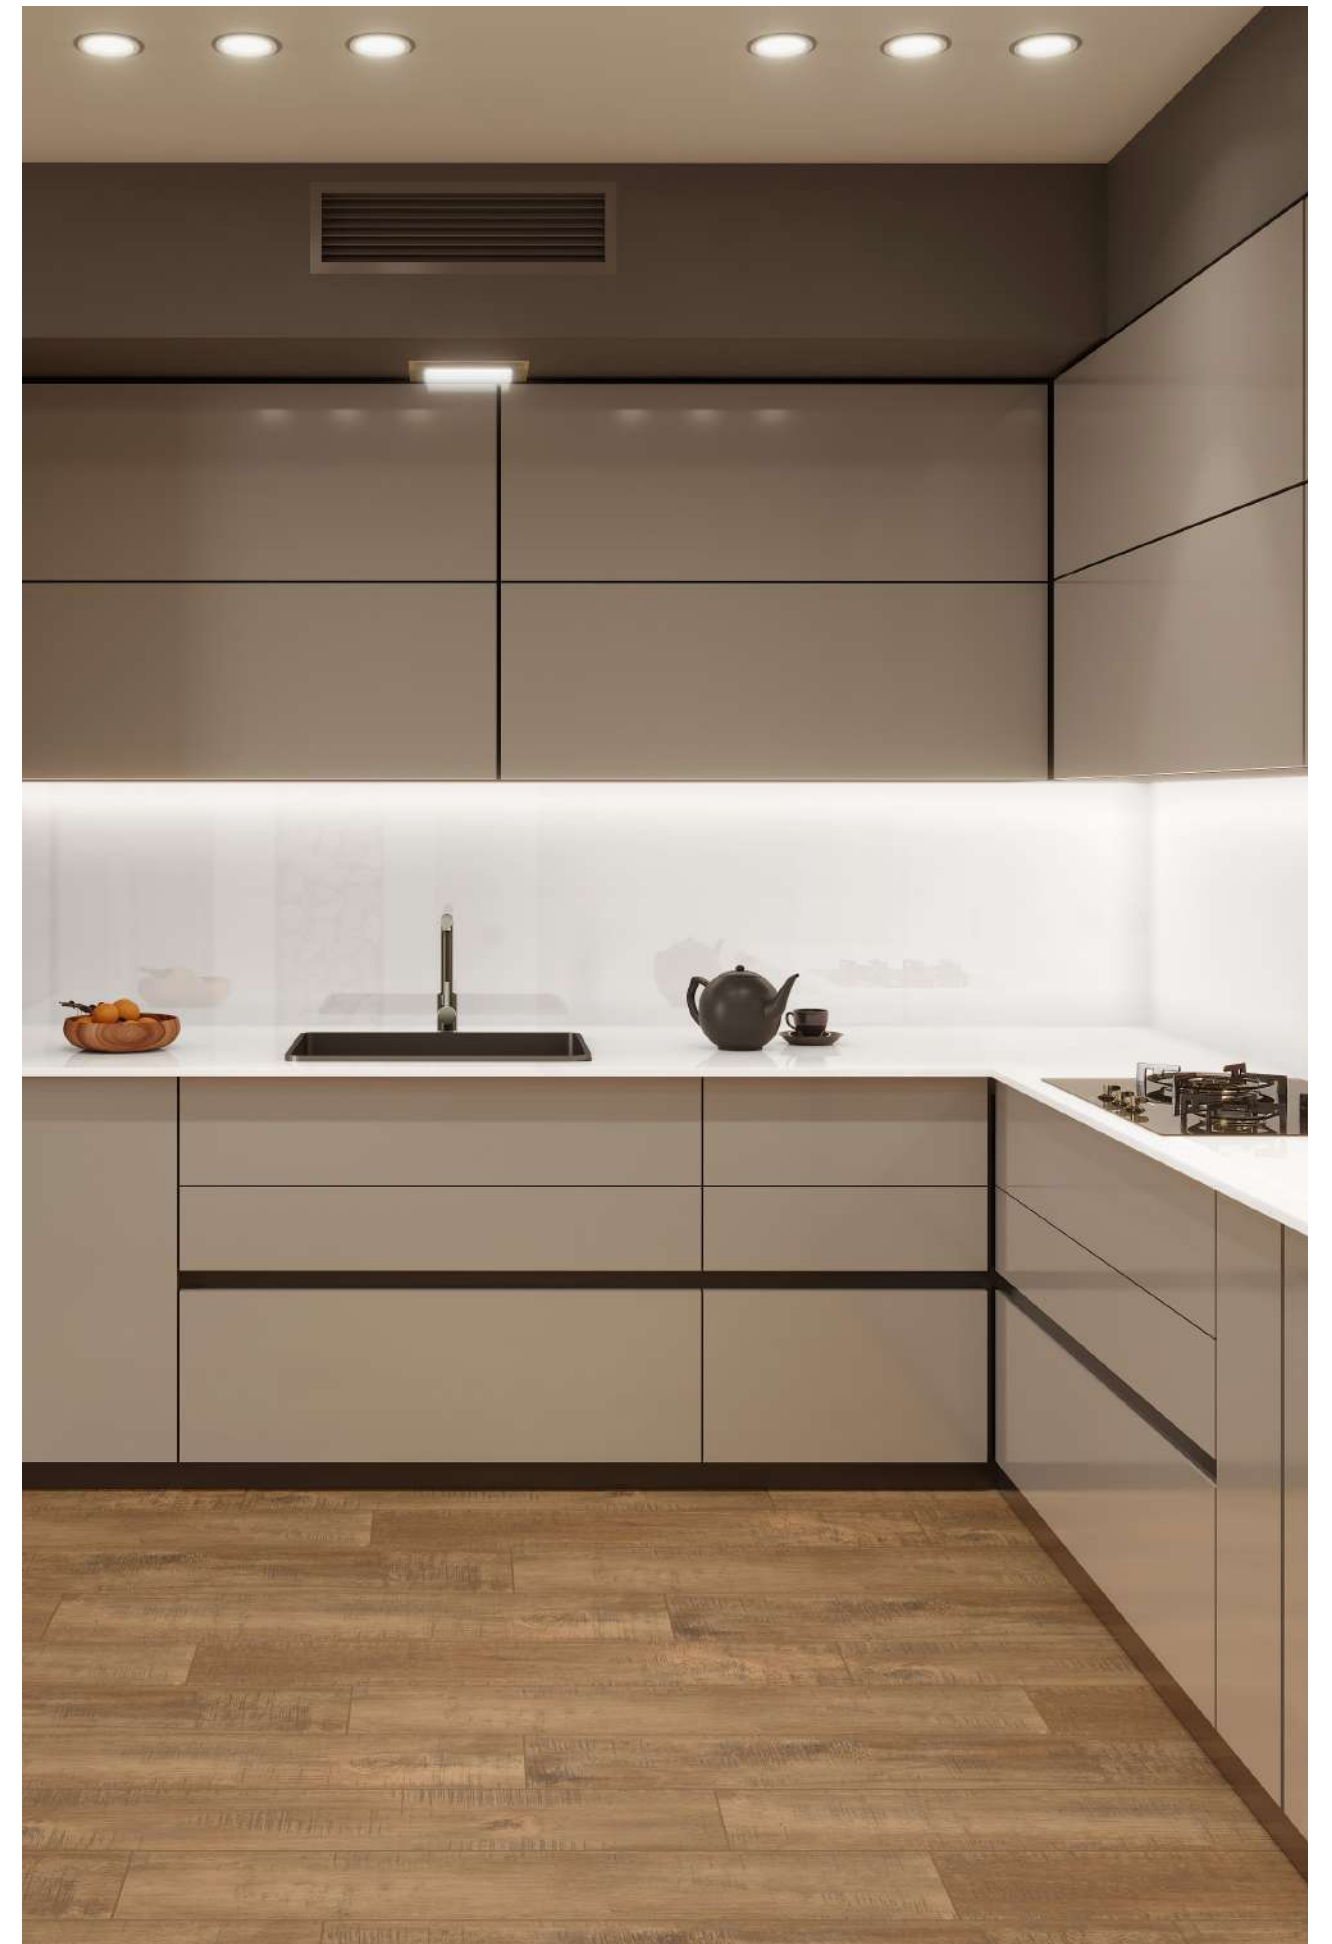

THE TOP COLOR BODY

CRYSTAL WHITE

80X240cm
80x320cm
120x320cm

15mm

1

Glossy/Matt

Color Body

Icons: square, printer, hand, warning