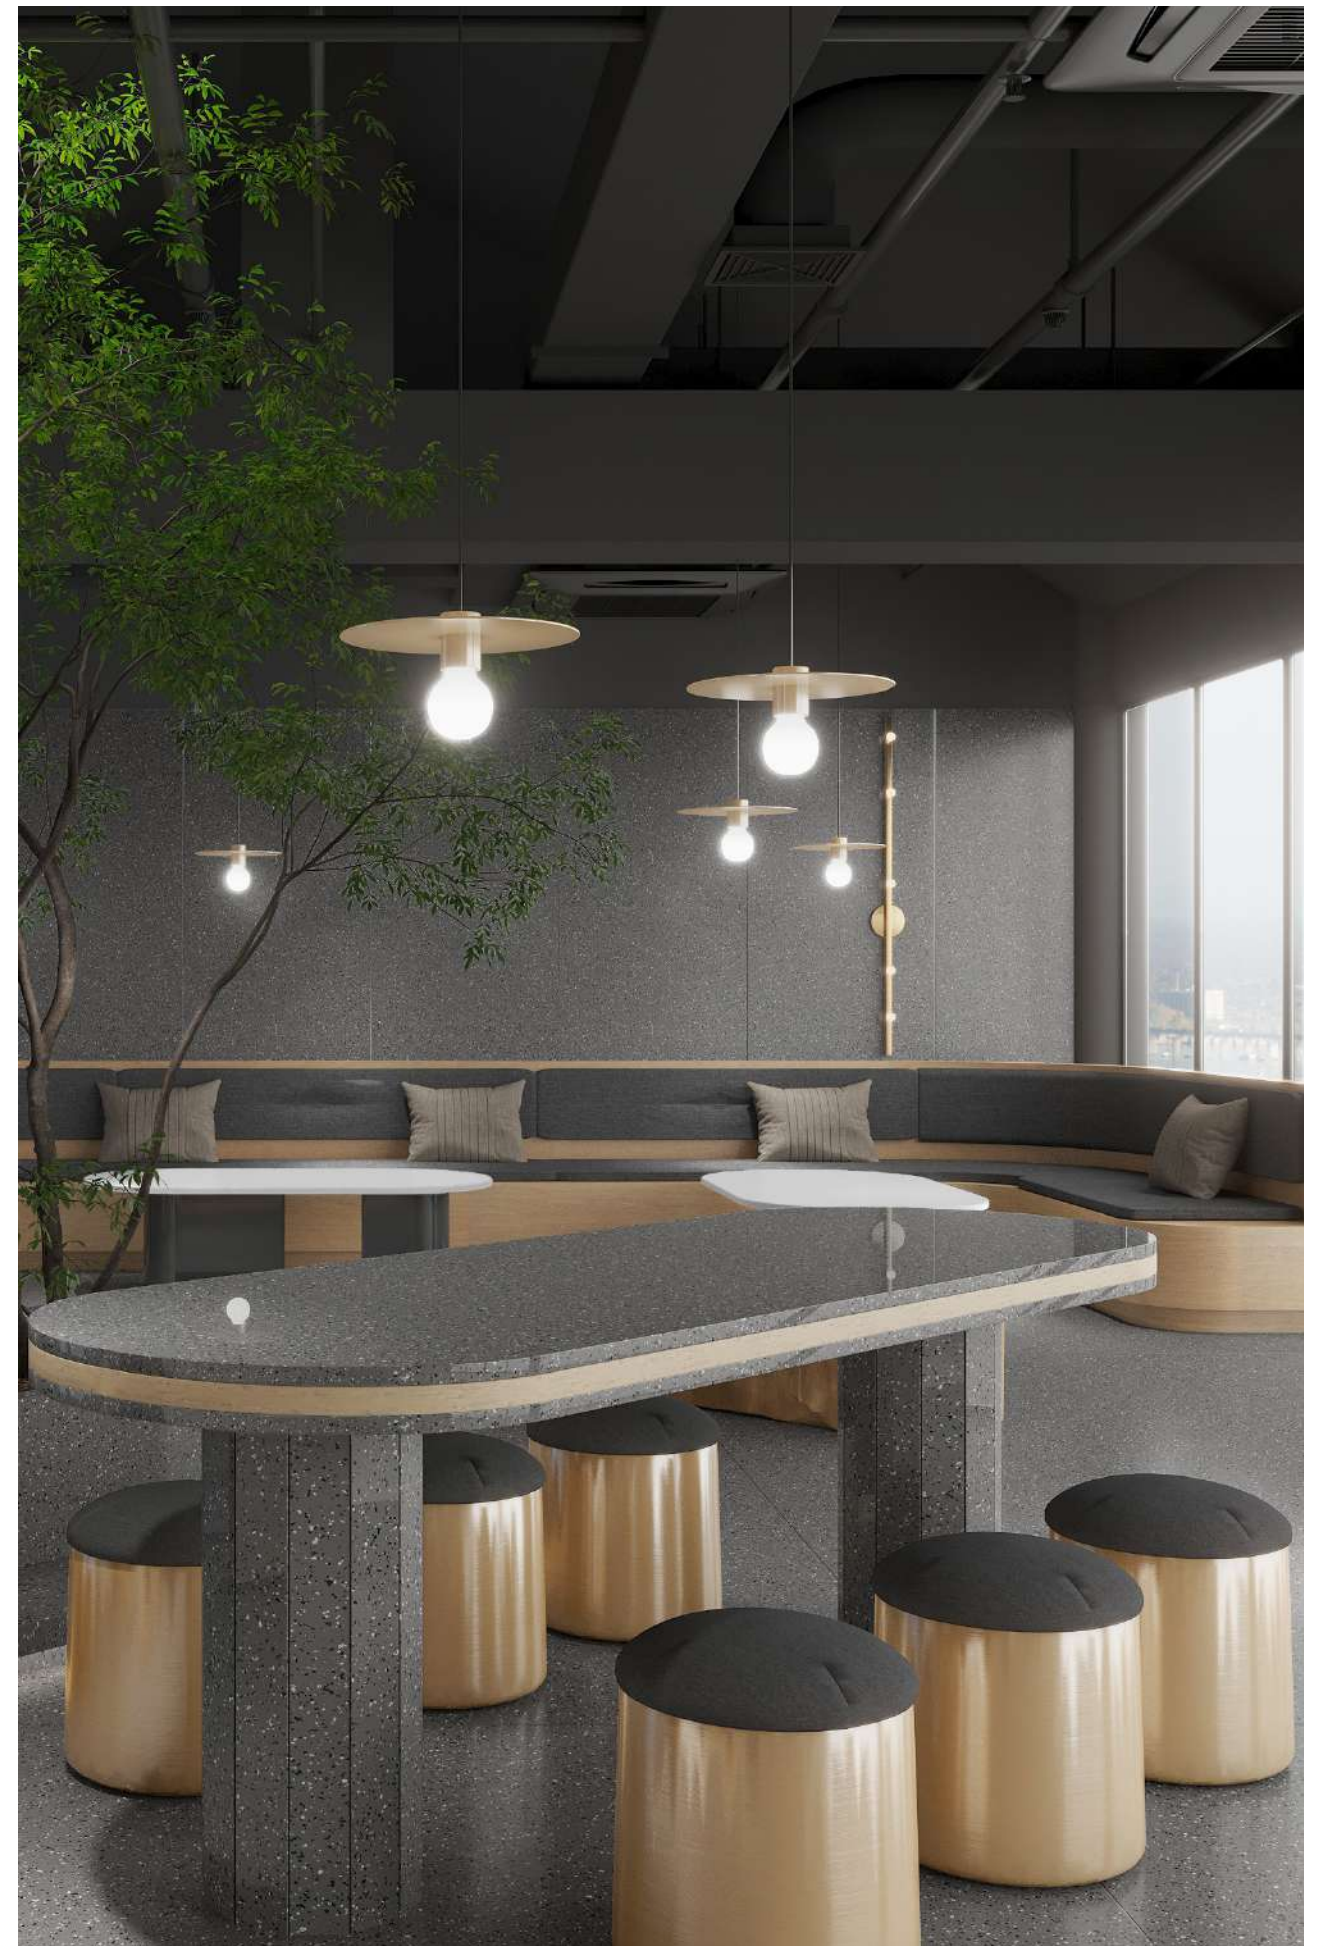

THE TOP FULL BODY
S&P GREY

FULL BODY

80X240cm 80X300cm 15mm 1 Glossy Matt Full Body

FULL BODY