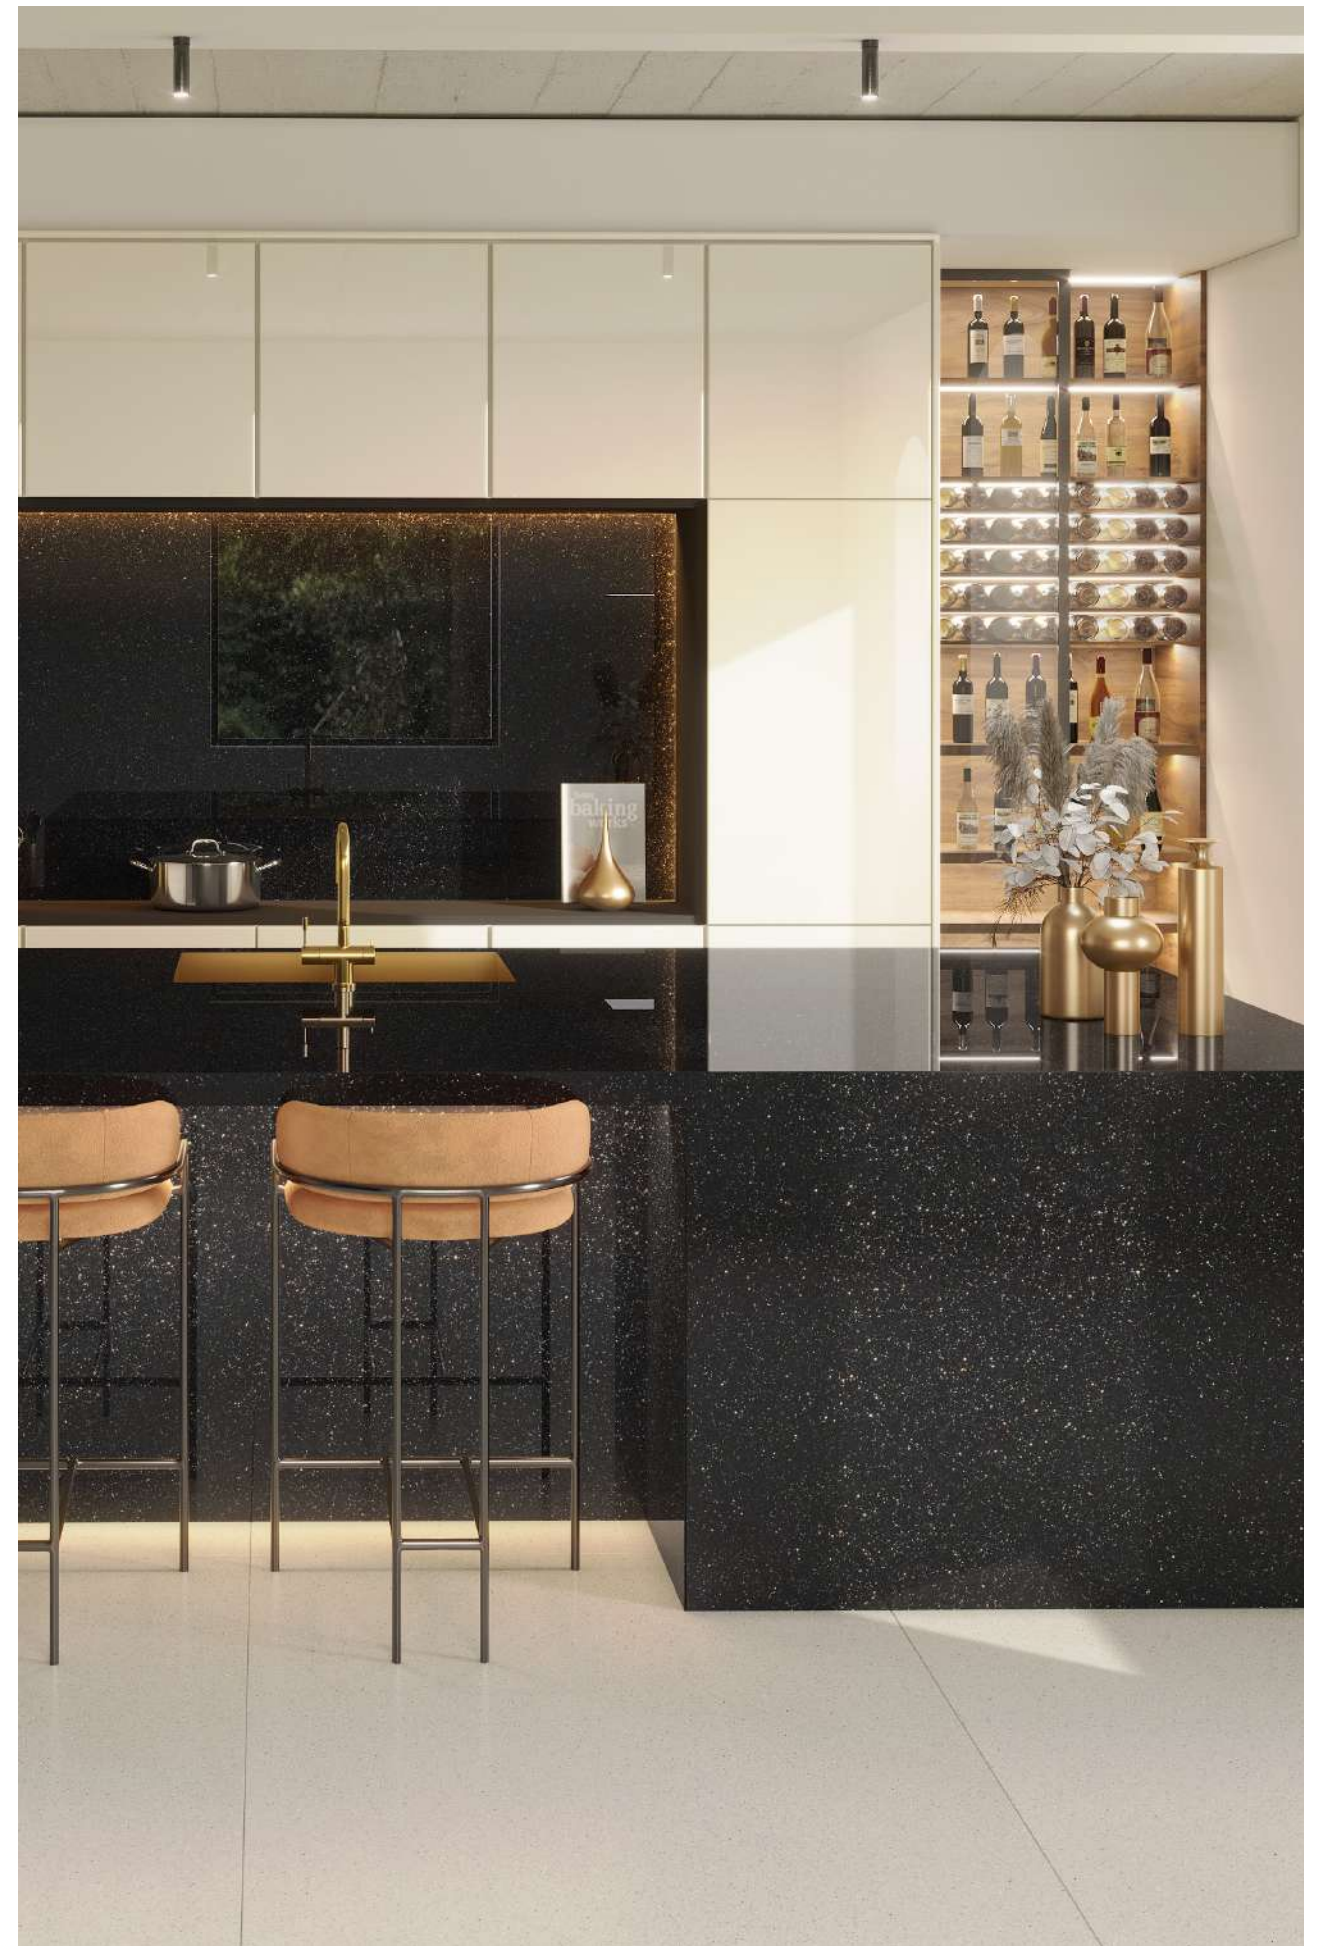

THE TOP FULL BODY
GLAM NERO

FULL BODY

80X240cm
80X300cm 15mm 1 Glossy Matt Full Body

FULL BODY