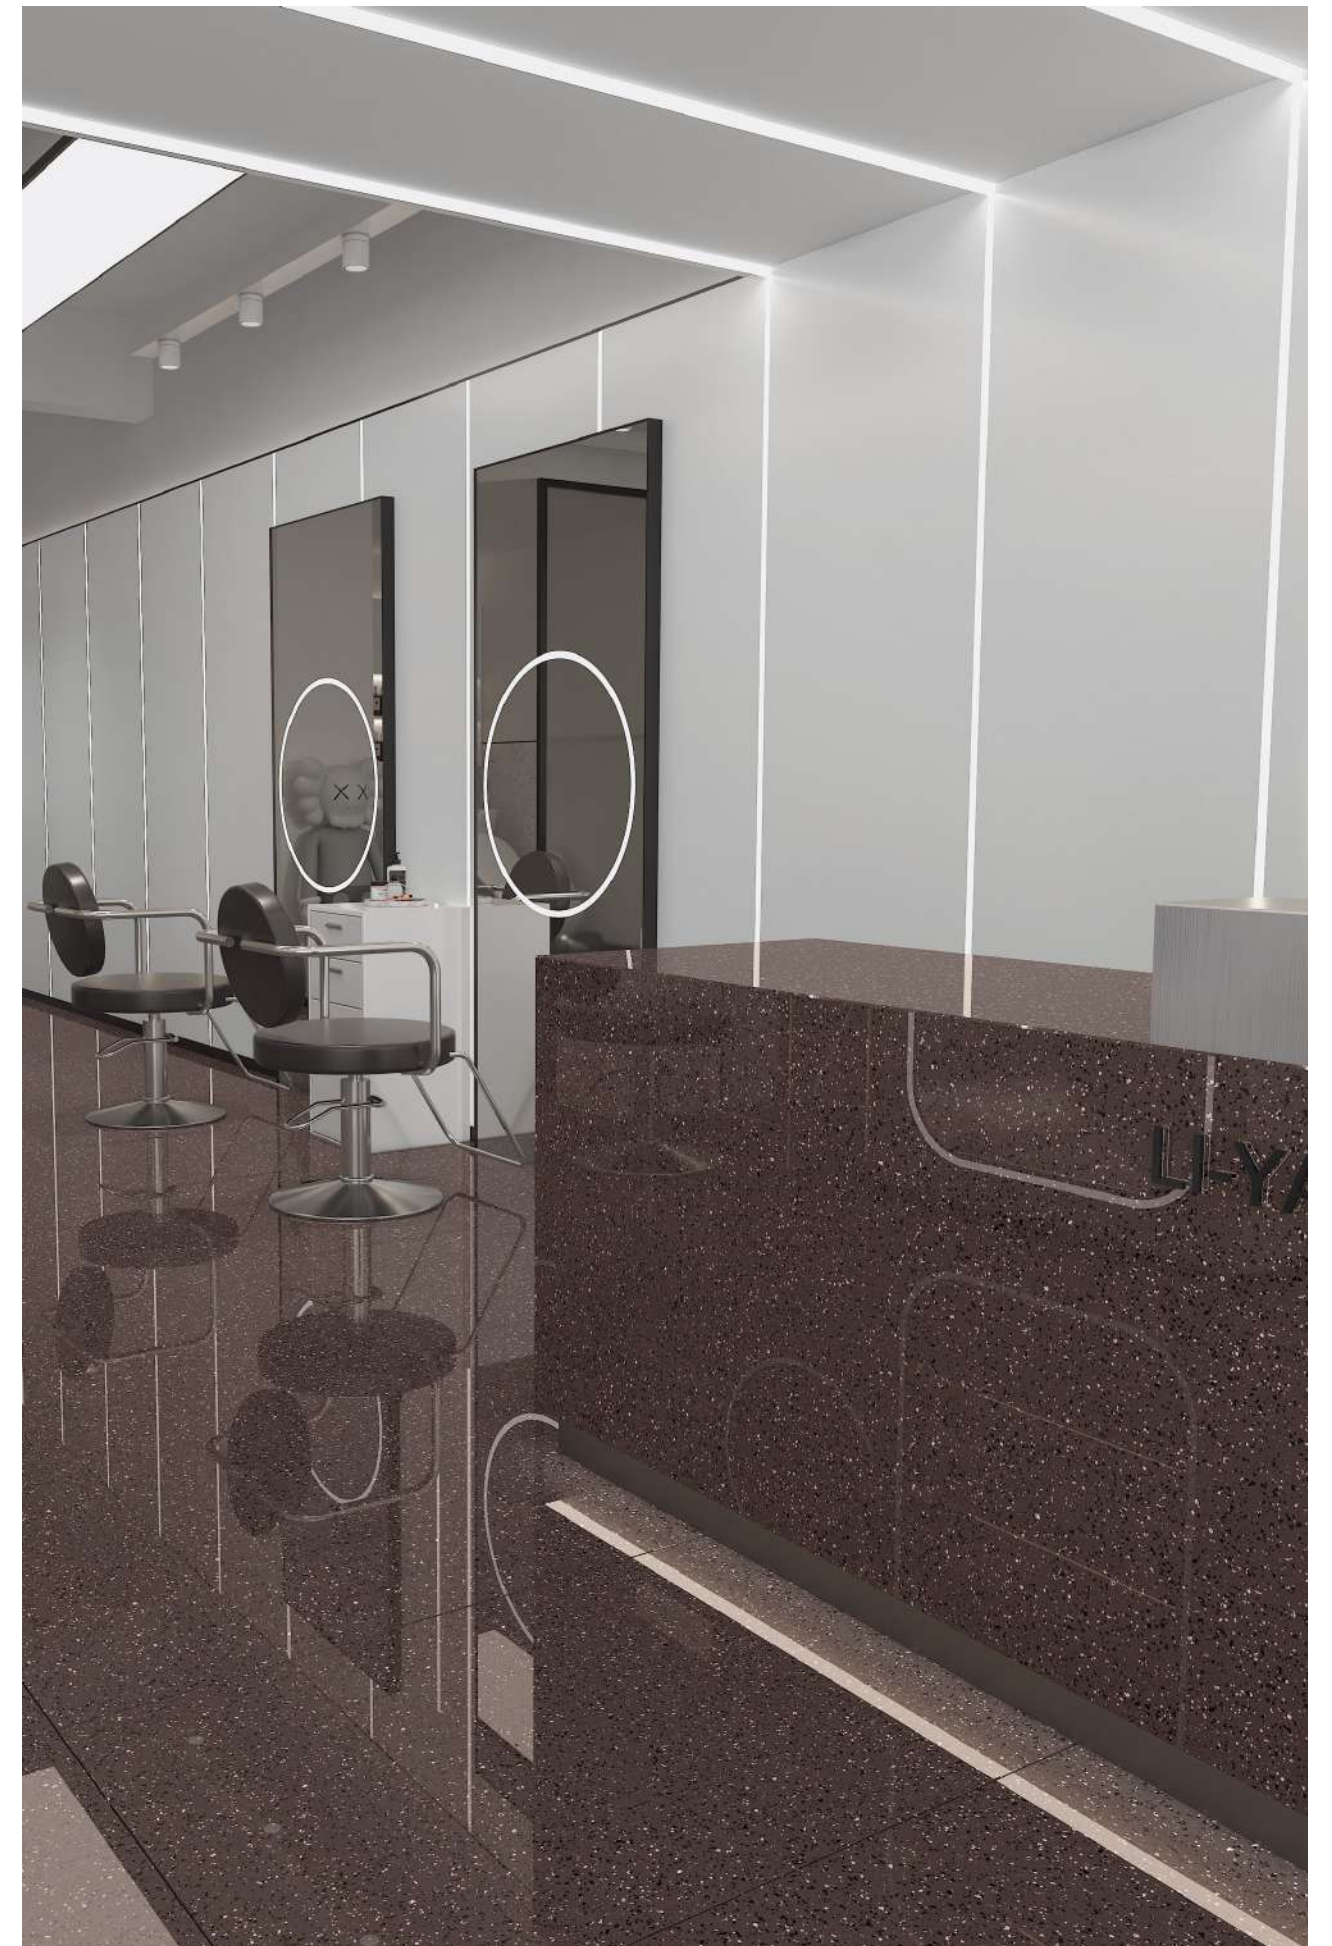

S&P VERDE

THE TOP FULL BODY
S&P BLACK

80X240cm 80X300cm 15mm 1 Glossy Matt Full Body

THE TOP FULL BODY

S&P BROWN

80X240cm 80X300cm 15mm 1 Glossy Matt Full Body

THE TOP FULL BODY
S&P GREY

FULL BODY