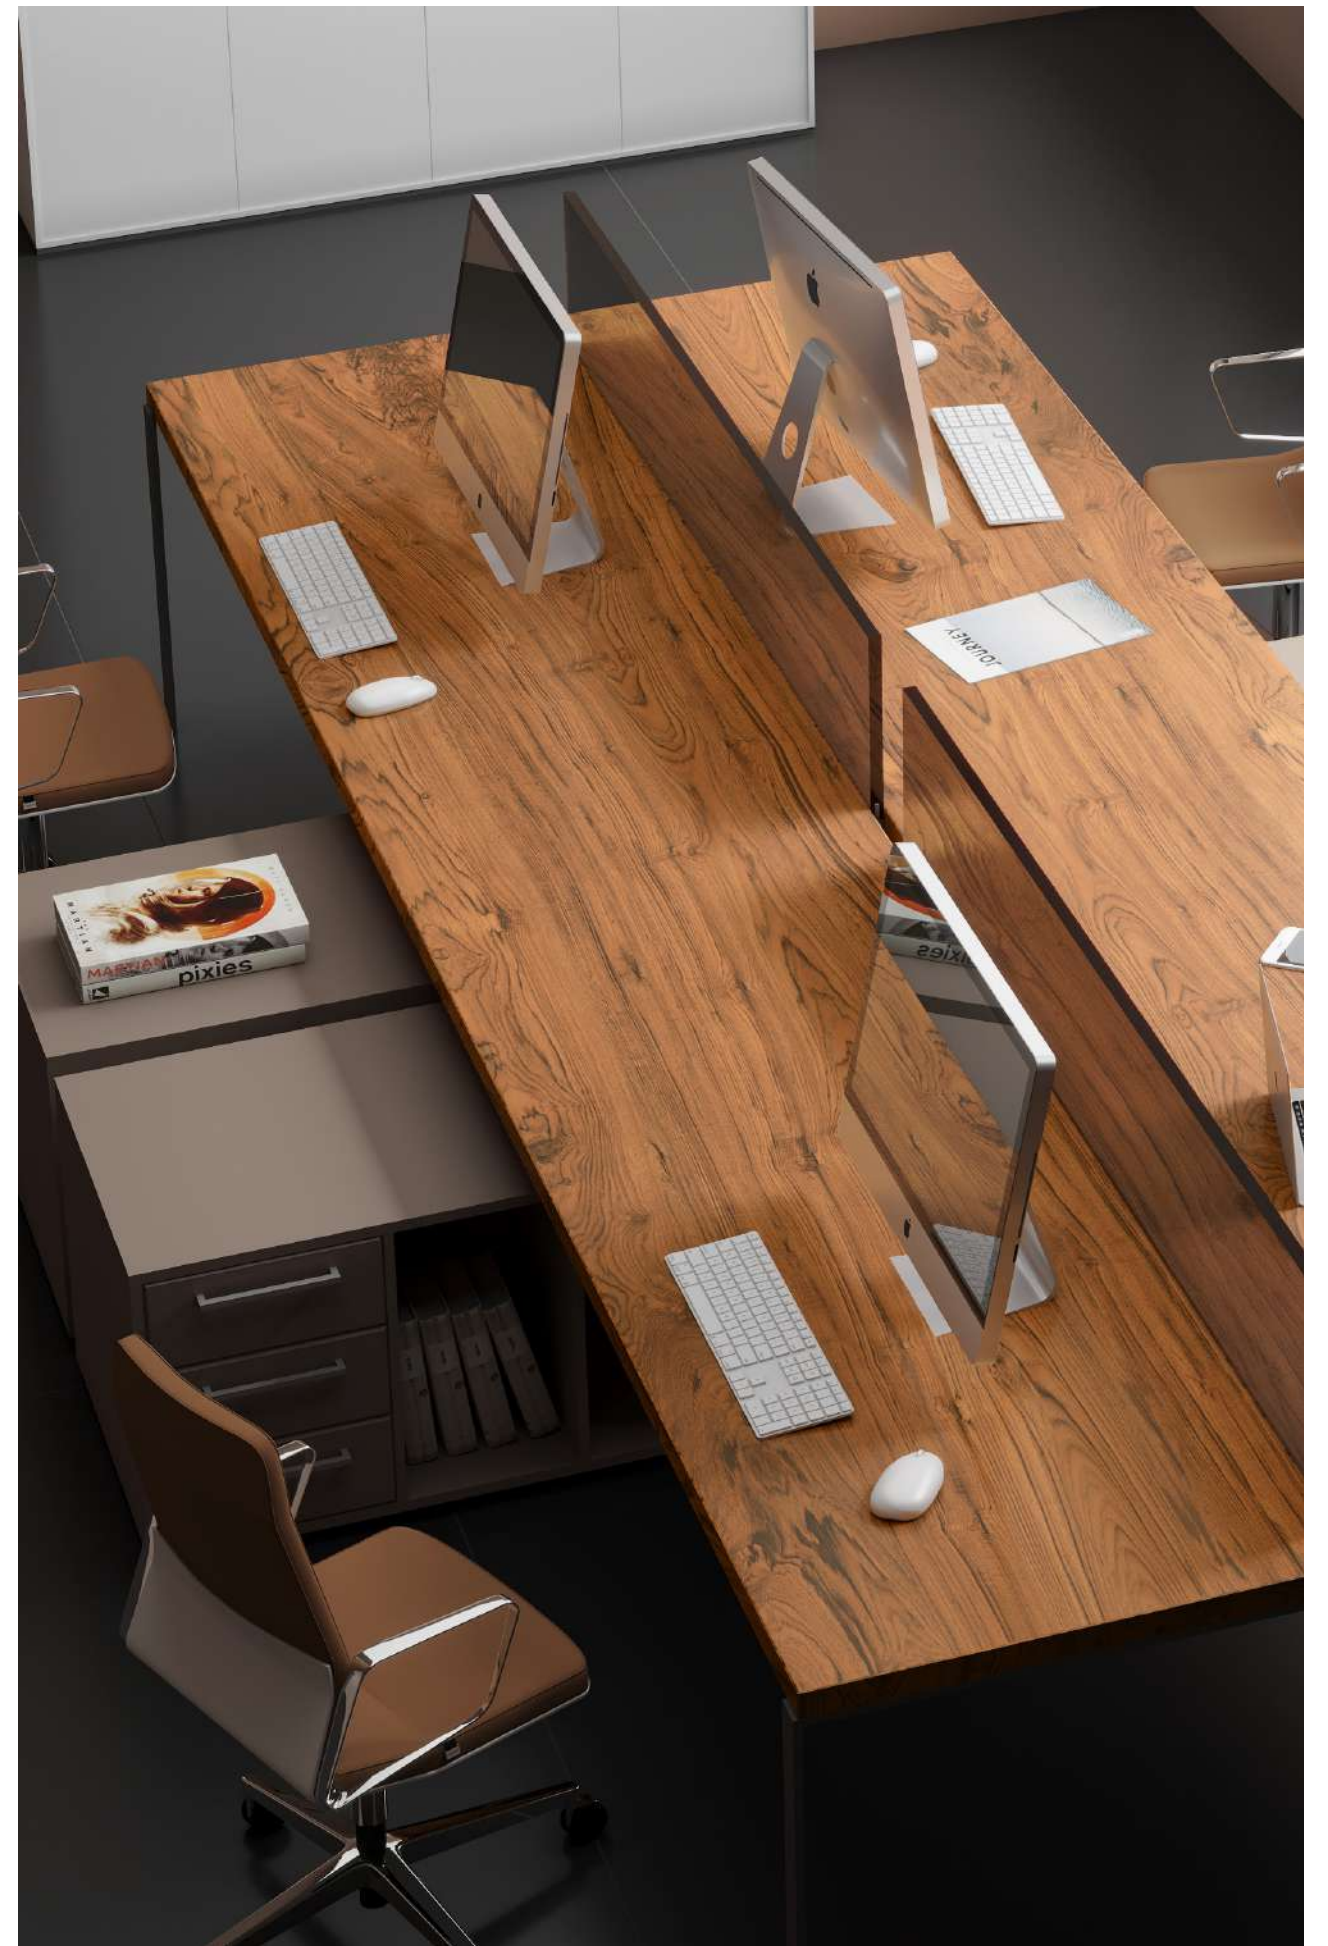

NATURAL WOOD

80X320cm 15mm 1 Matt Color Body

THE TOP COLOR BODY

NERO SAINT LAURENT

COLOR BODY

80x240cm
80x320cm

15mm

3