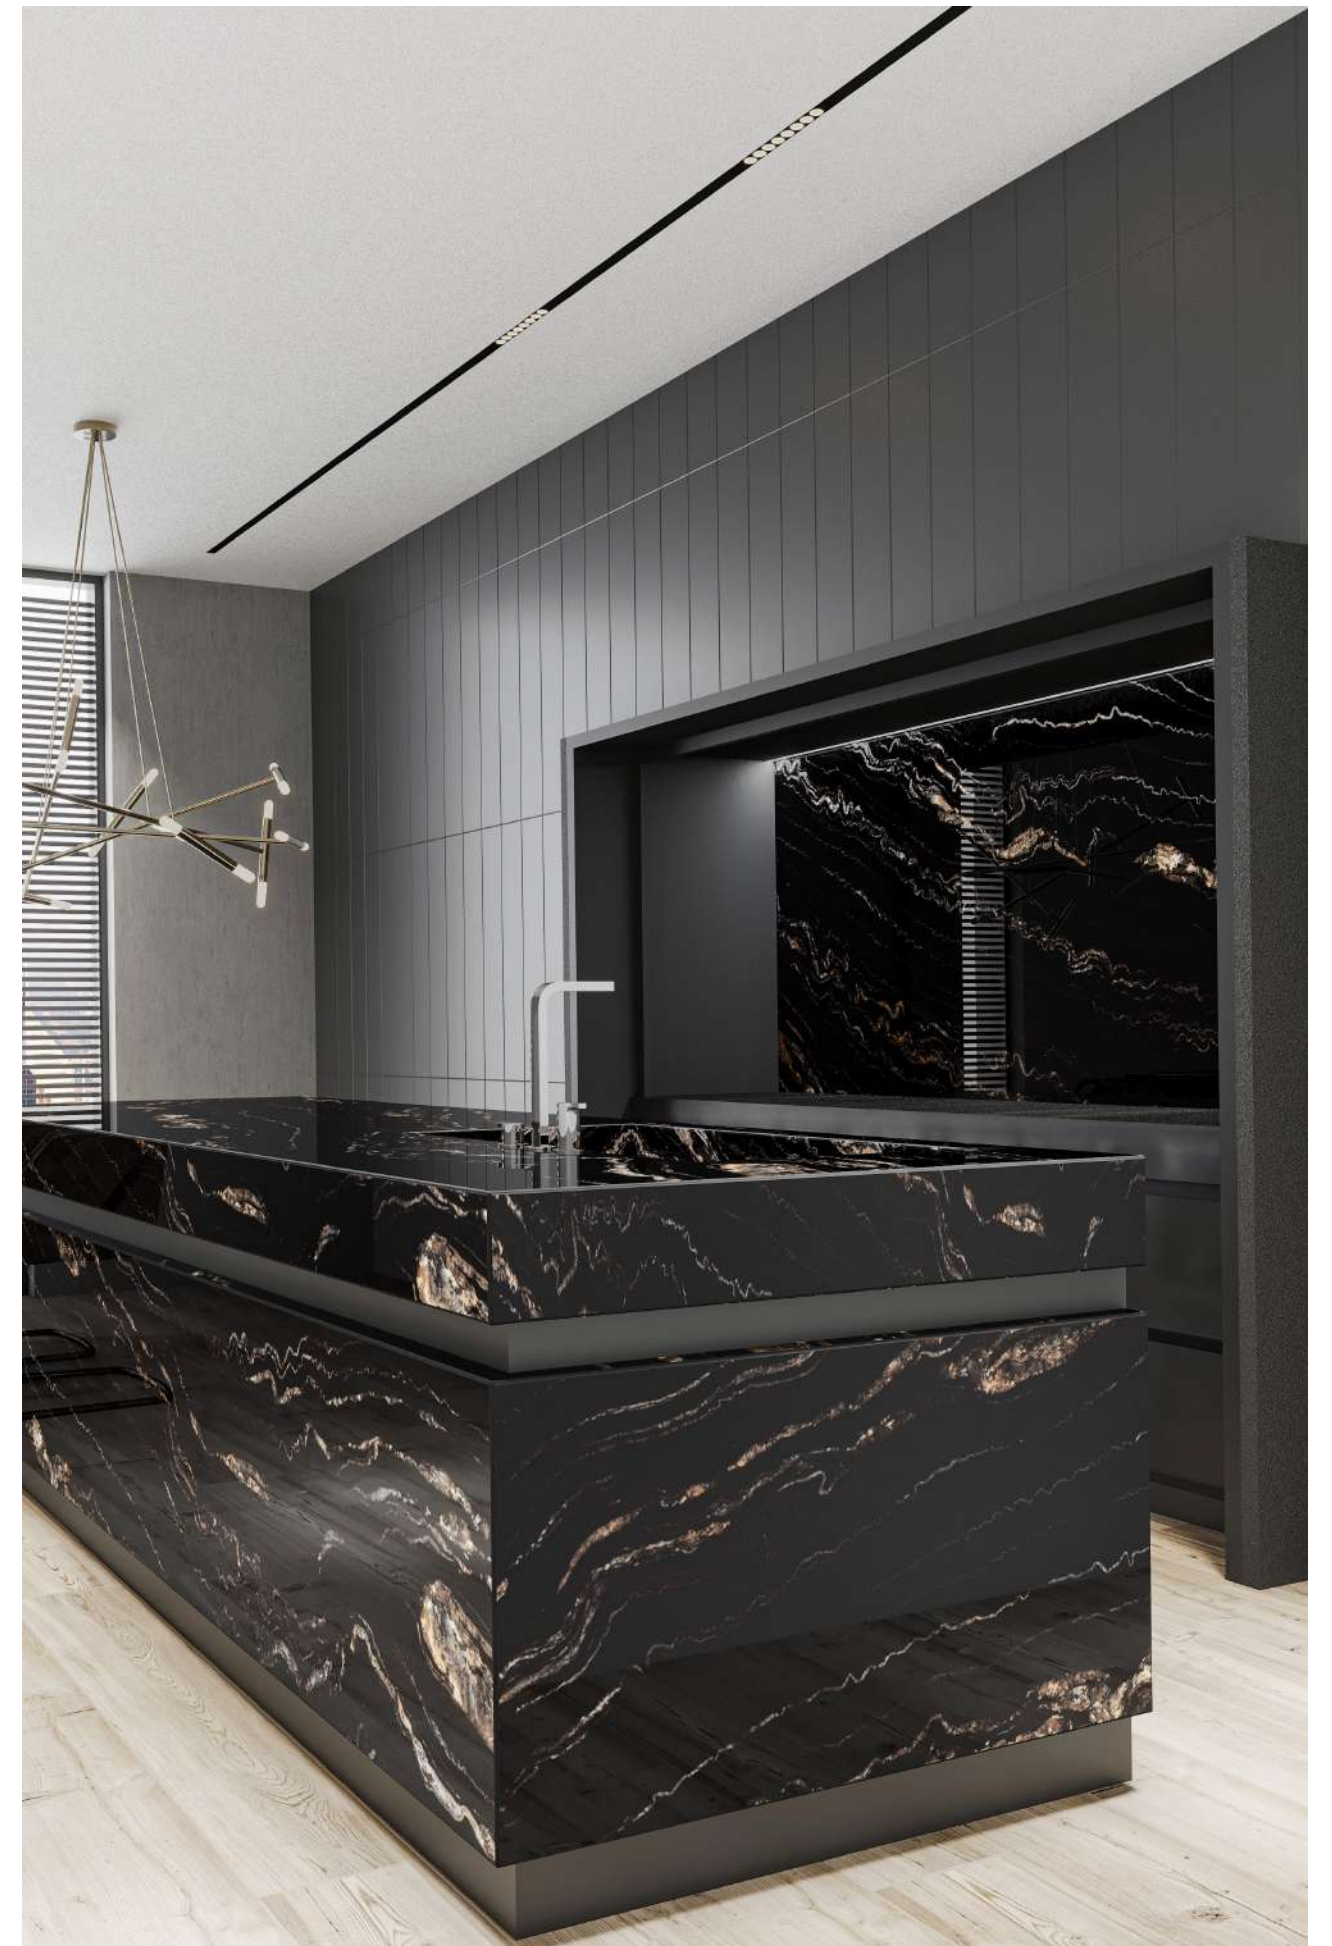

THE TOP COLOR BODY

BLACK FUSION

COLOR BODY

80X240cm 80x320cm 15mm 3 Glossy Color Body

COLOR BODY