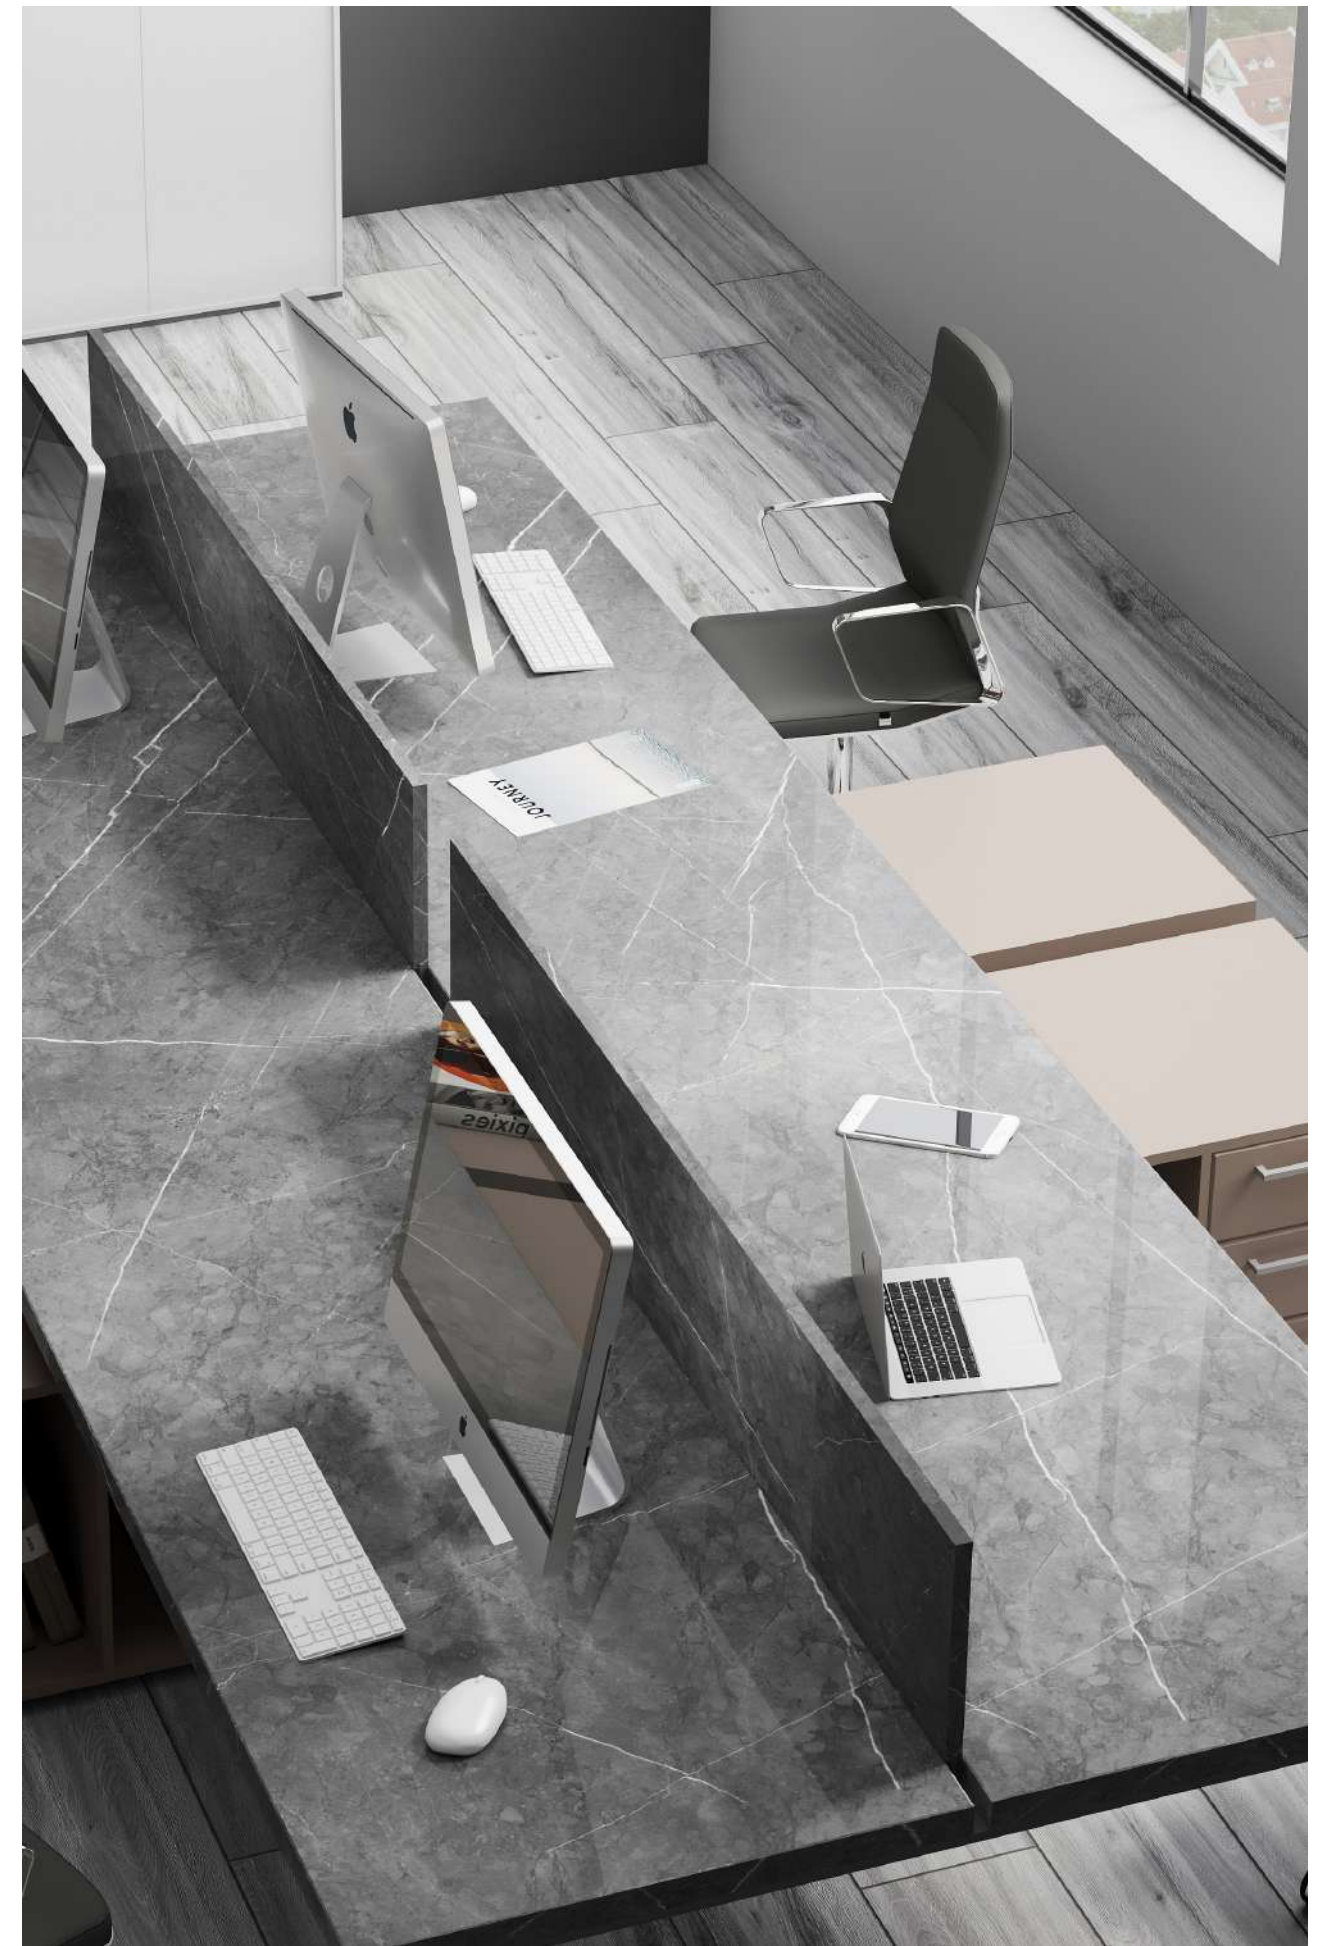

Color Body

COLOR BODY

THE TOP COLOR BODY

PATAGONIA NATURAL

80X240cm 15mm 3 Glossy Color Body

THE TOP COLOR BODY

PIETRA GREY

80X320cm 15mm 1 Glossy/Matt Color Body