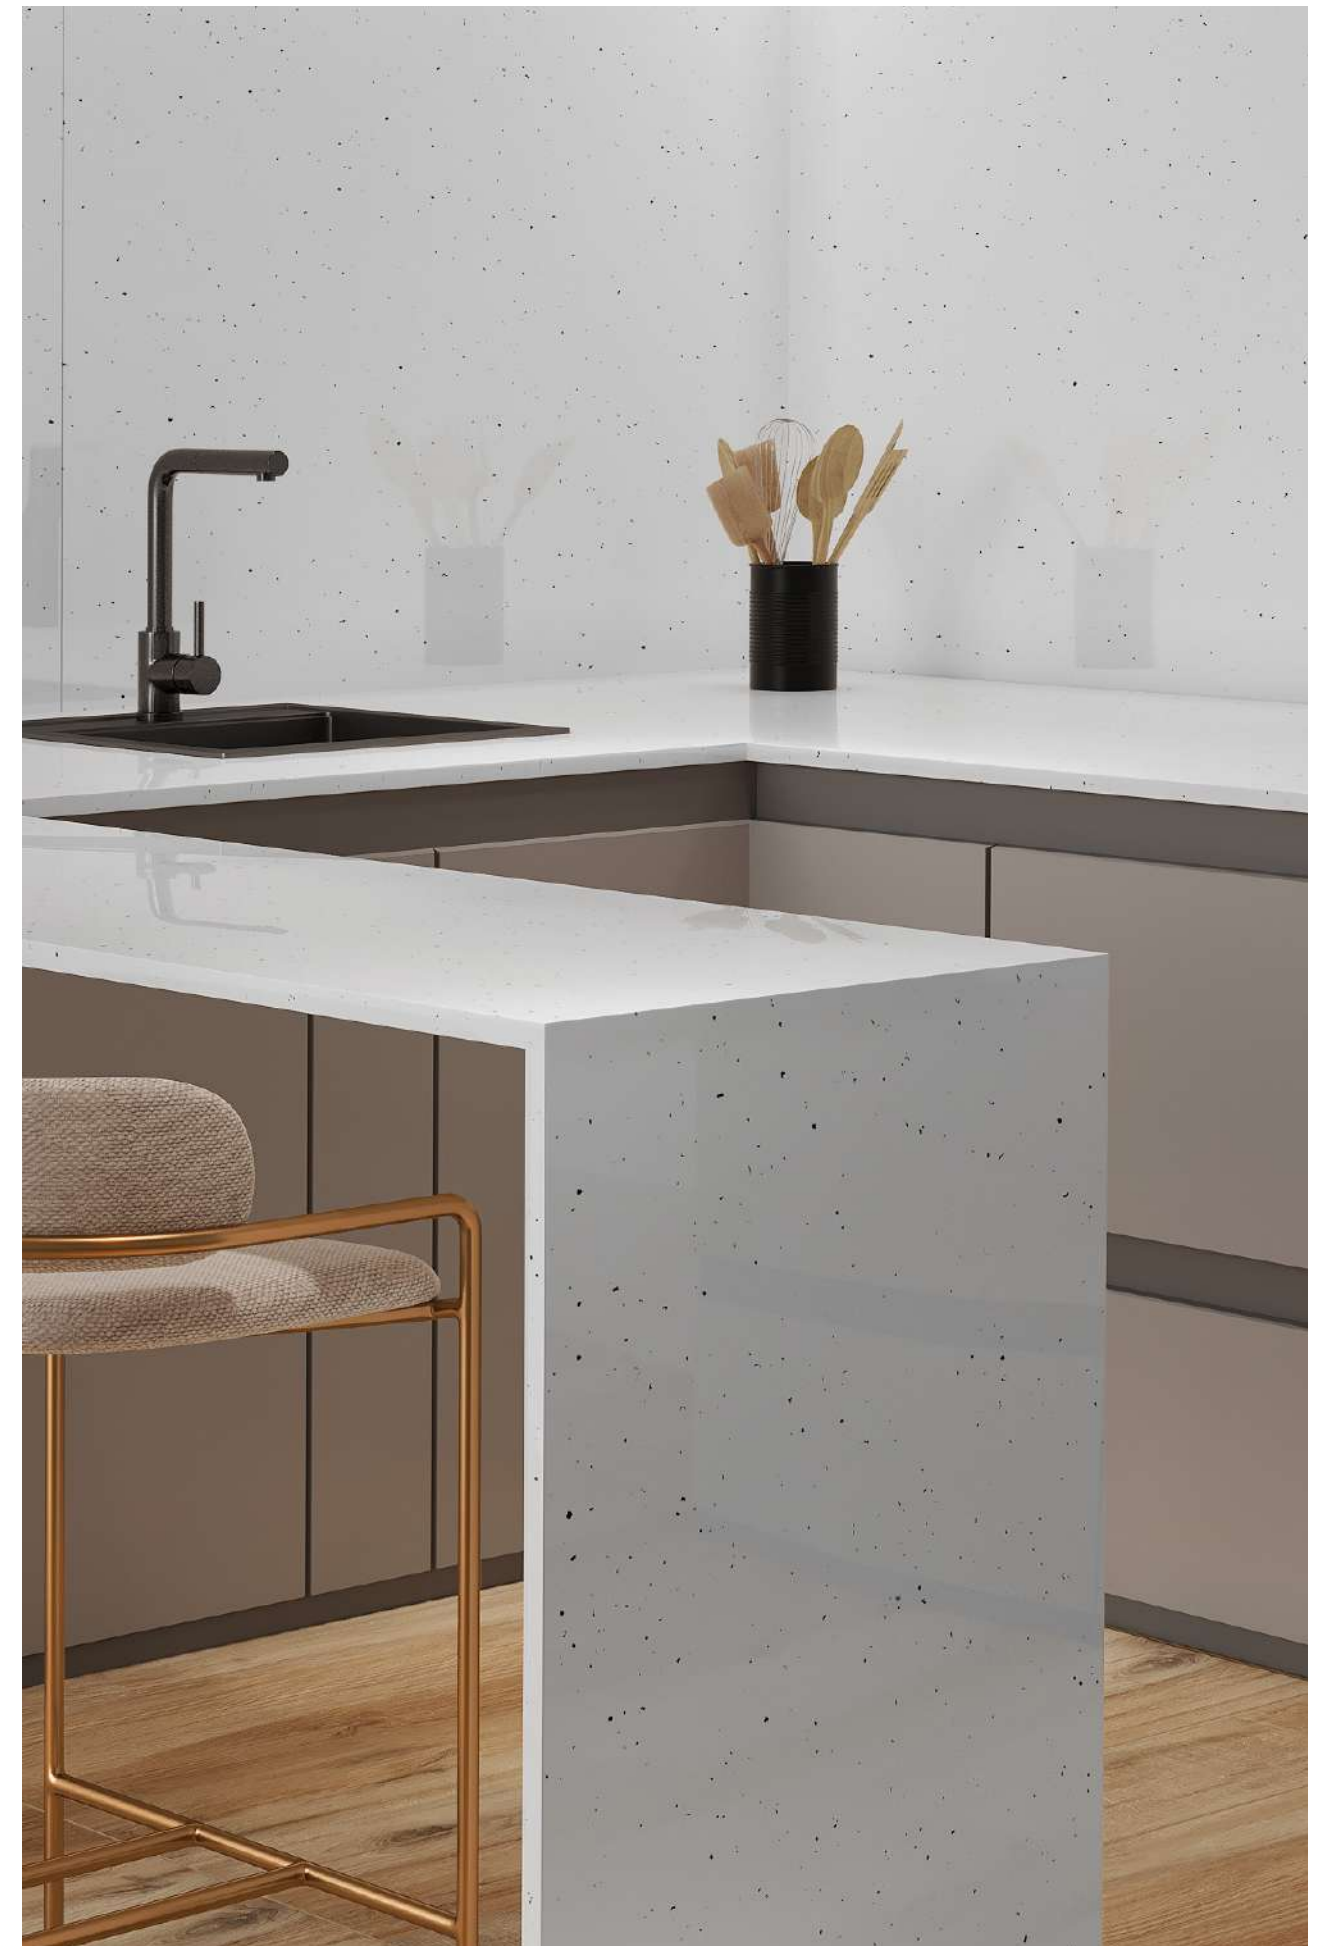

THE TOP FULL BODY
S&P VERDE

FULL BODY

80X240cm 80X300cm 15mm 1 Glossy Matt Full Body

FULL BODY

THE TOP FULL BODY

PIXEL SERIES

PIXEL BLACK

PIXEL WHITE