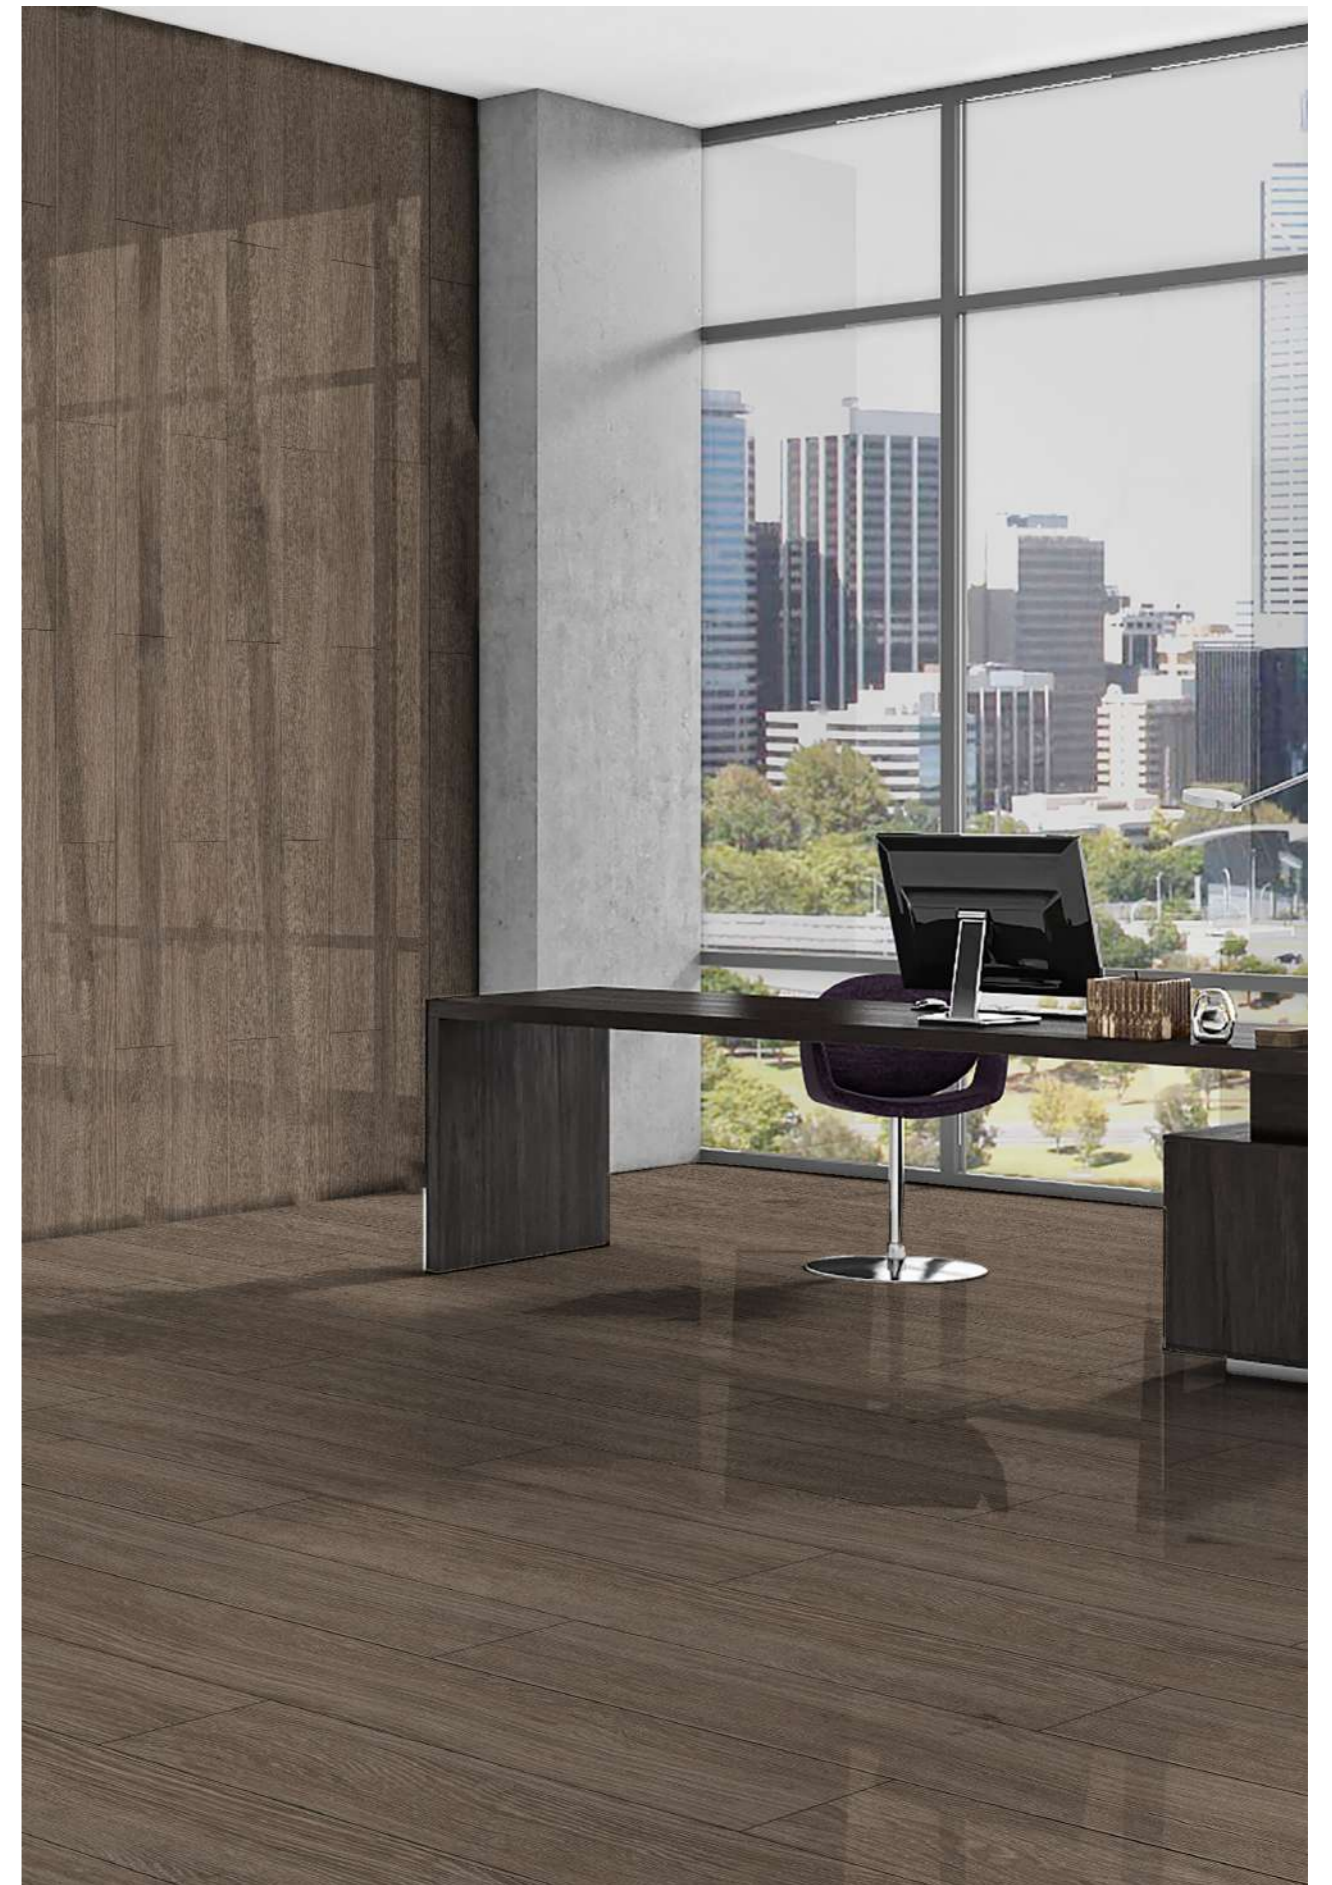

TEAK

PRECIOUS WOODS

EBONY DARK BROWN

HIGH GLOSSY

80X120cm 9mm 12 HiGlossy

HIGH GLOSSY

PRECIOUS WOODS

PINEWOOD BROWN