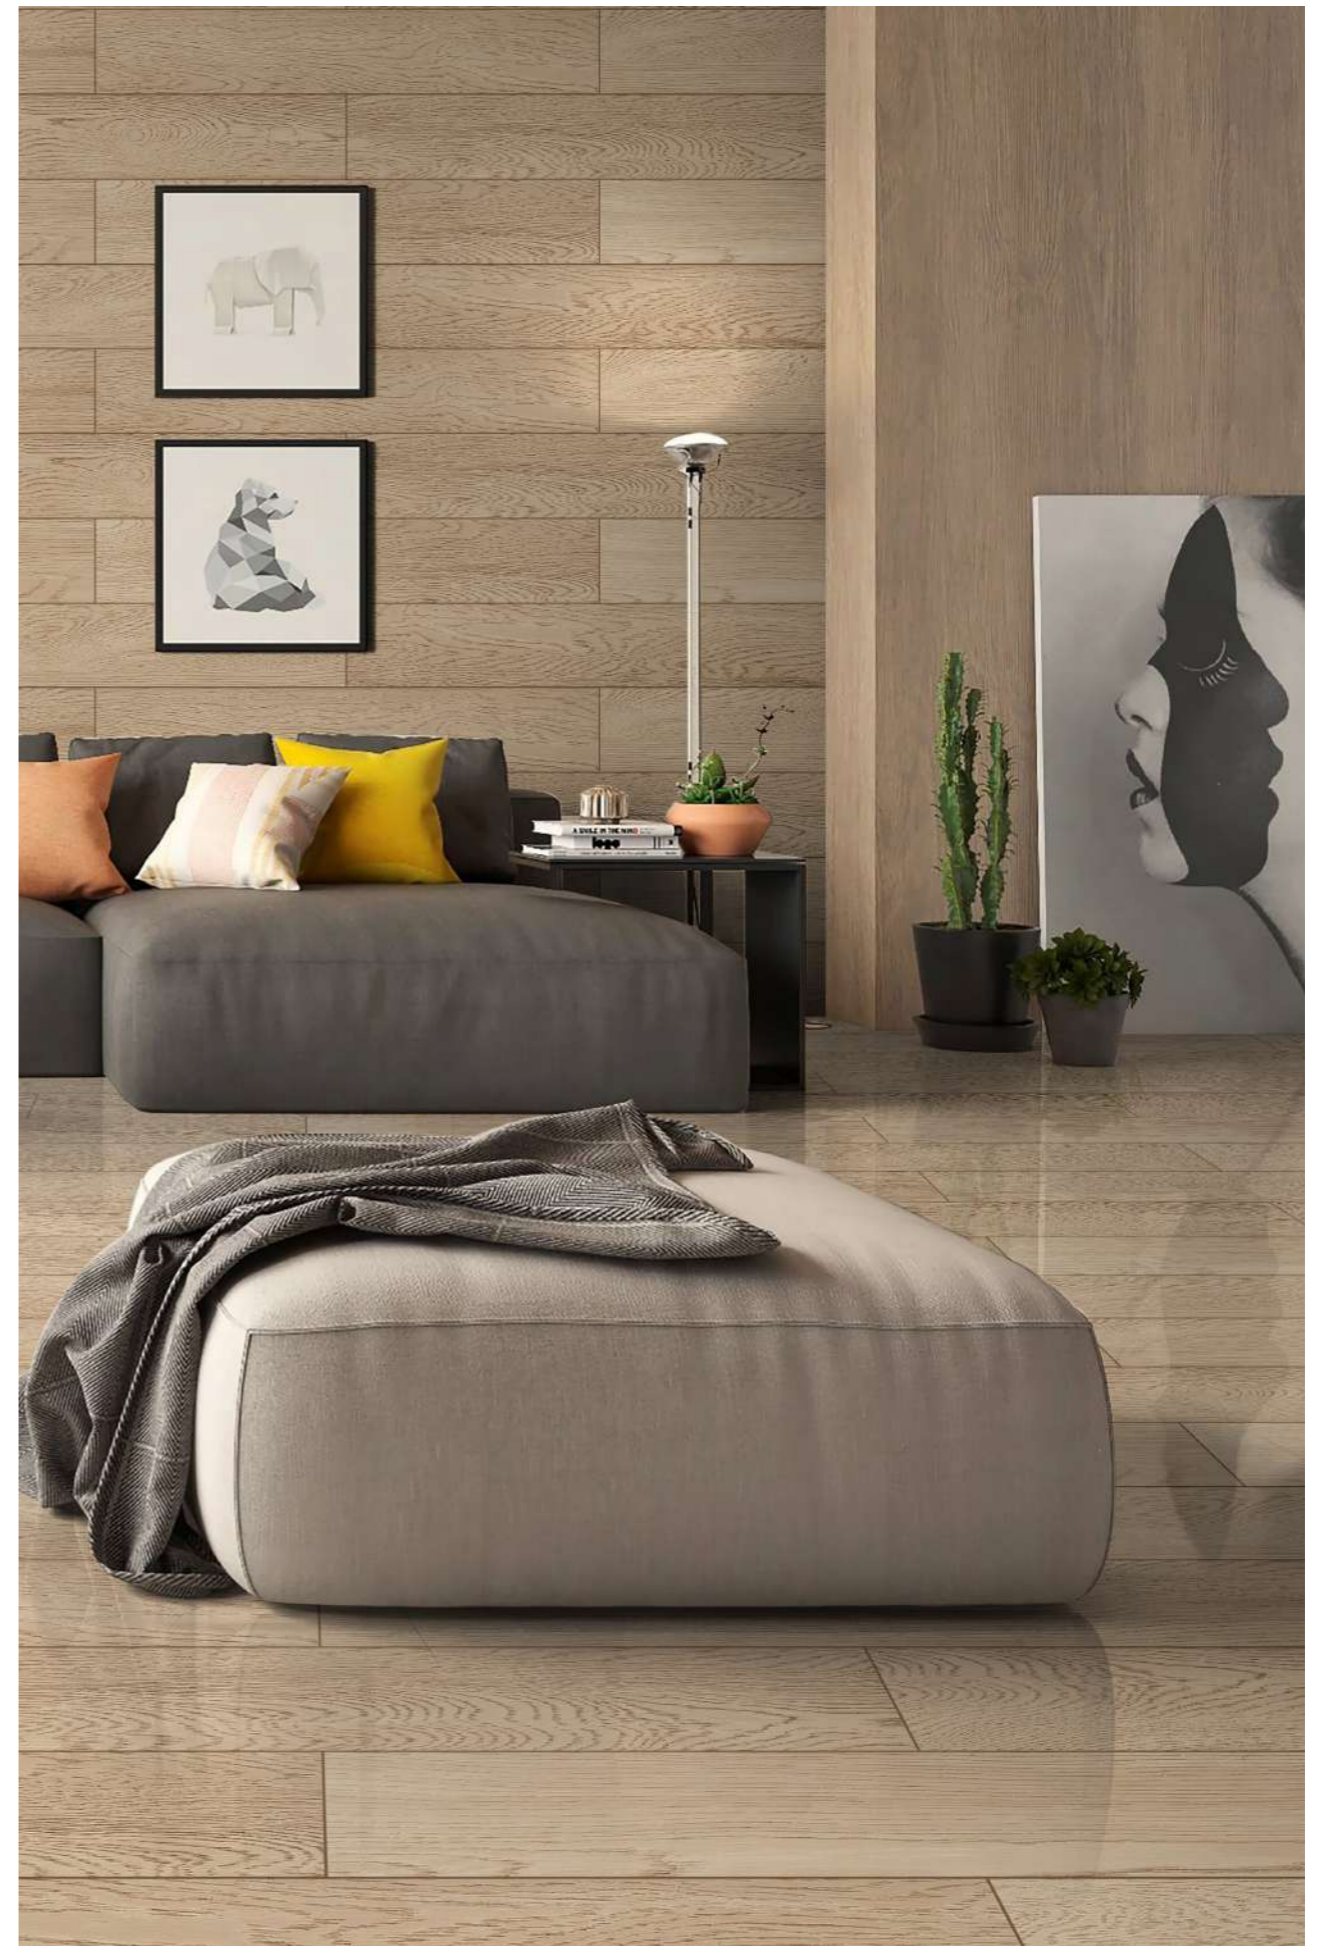

20X120cm 9mm 9 Glossy