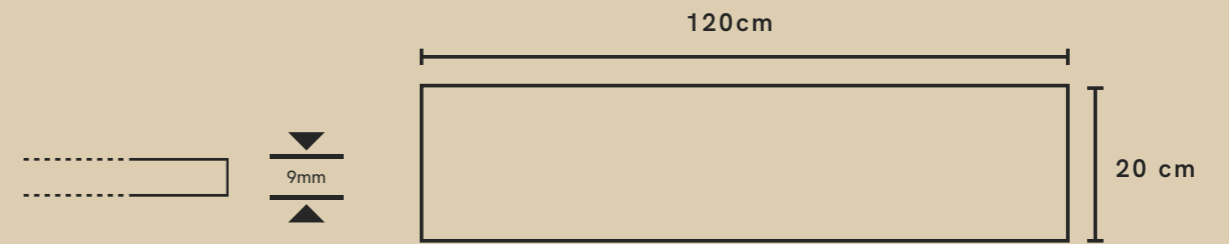

ENG

Discover a new dimension in interior design with our collection of porcelain tiles in format 20x120cm wood effect and glossy finish.

INFORMACIÓN TÉCNICA

PRECIOUS WOODS

PORCELANATO

20x120cm

9mm

Rectificado