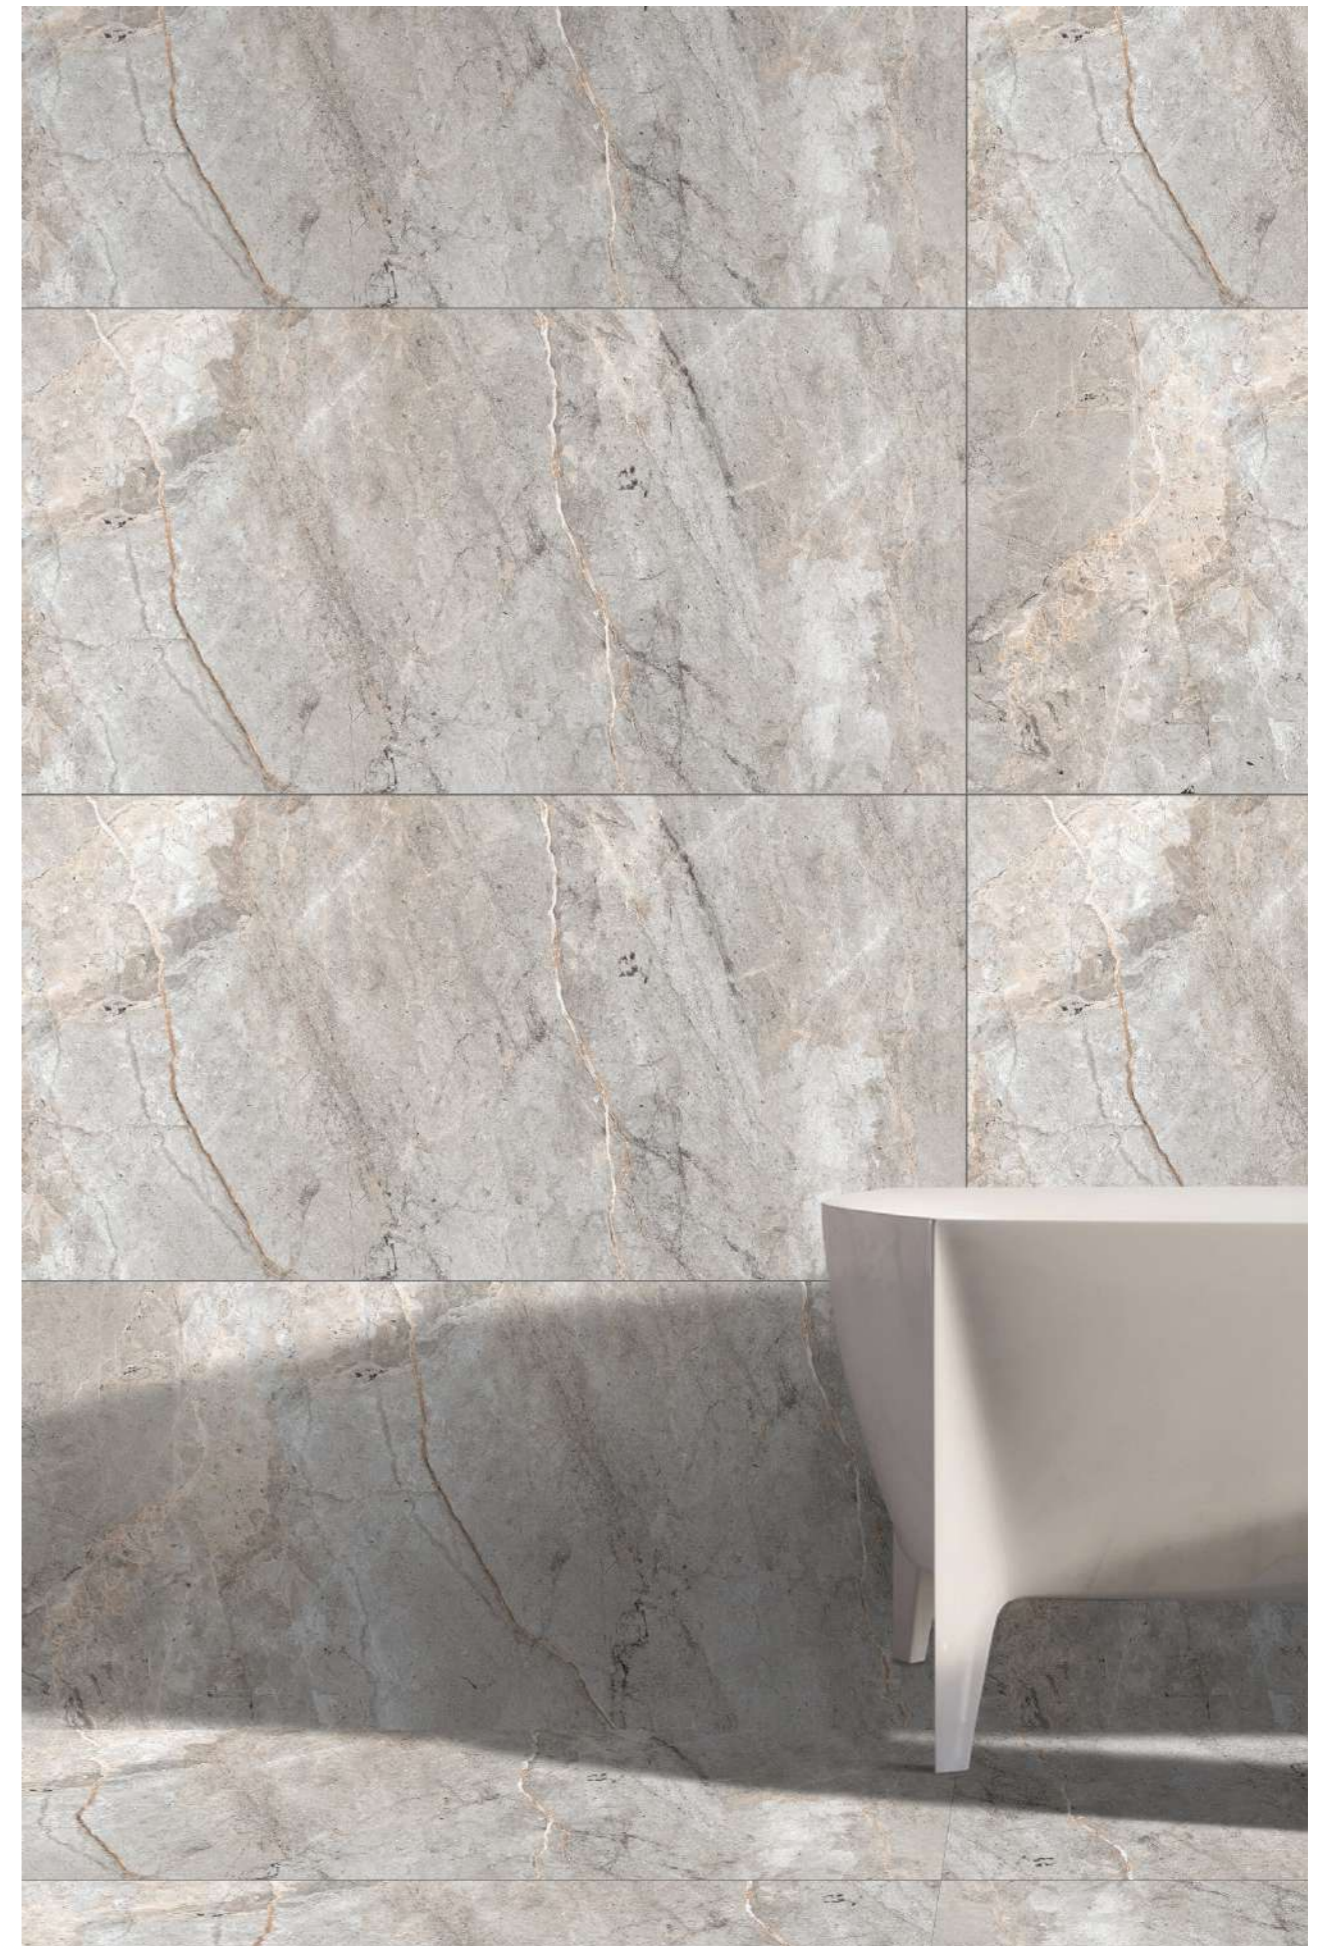

ABSOLUTE GLOSSY

COLORED STONE

60x60cm 60X120cm 7mm 4 Glossy Esmaltado