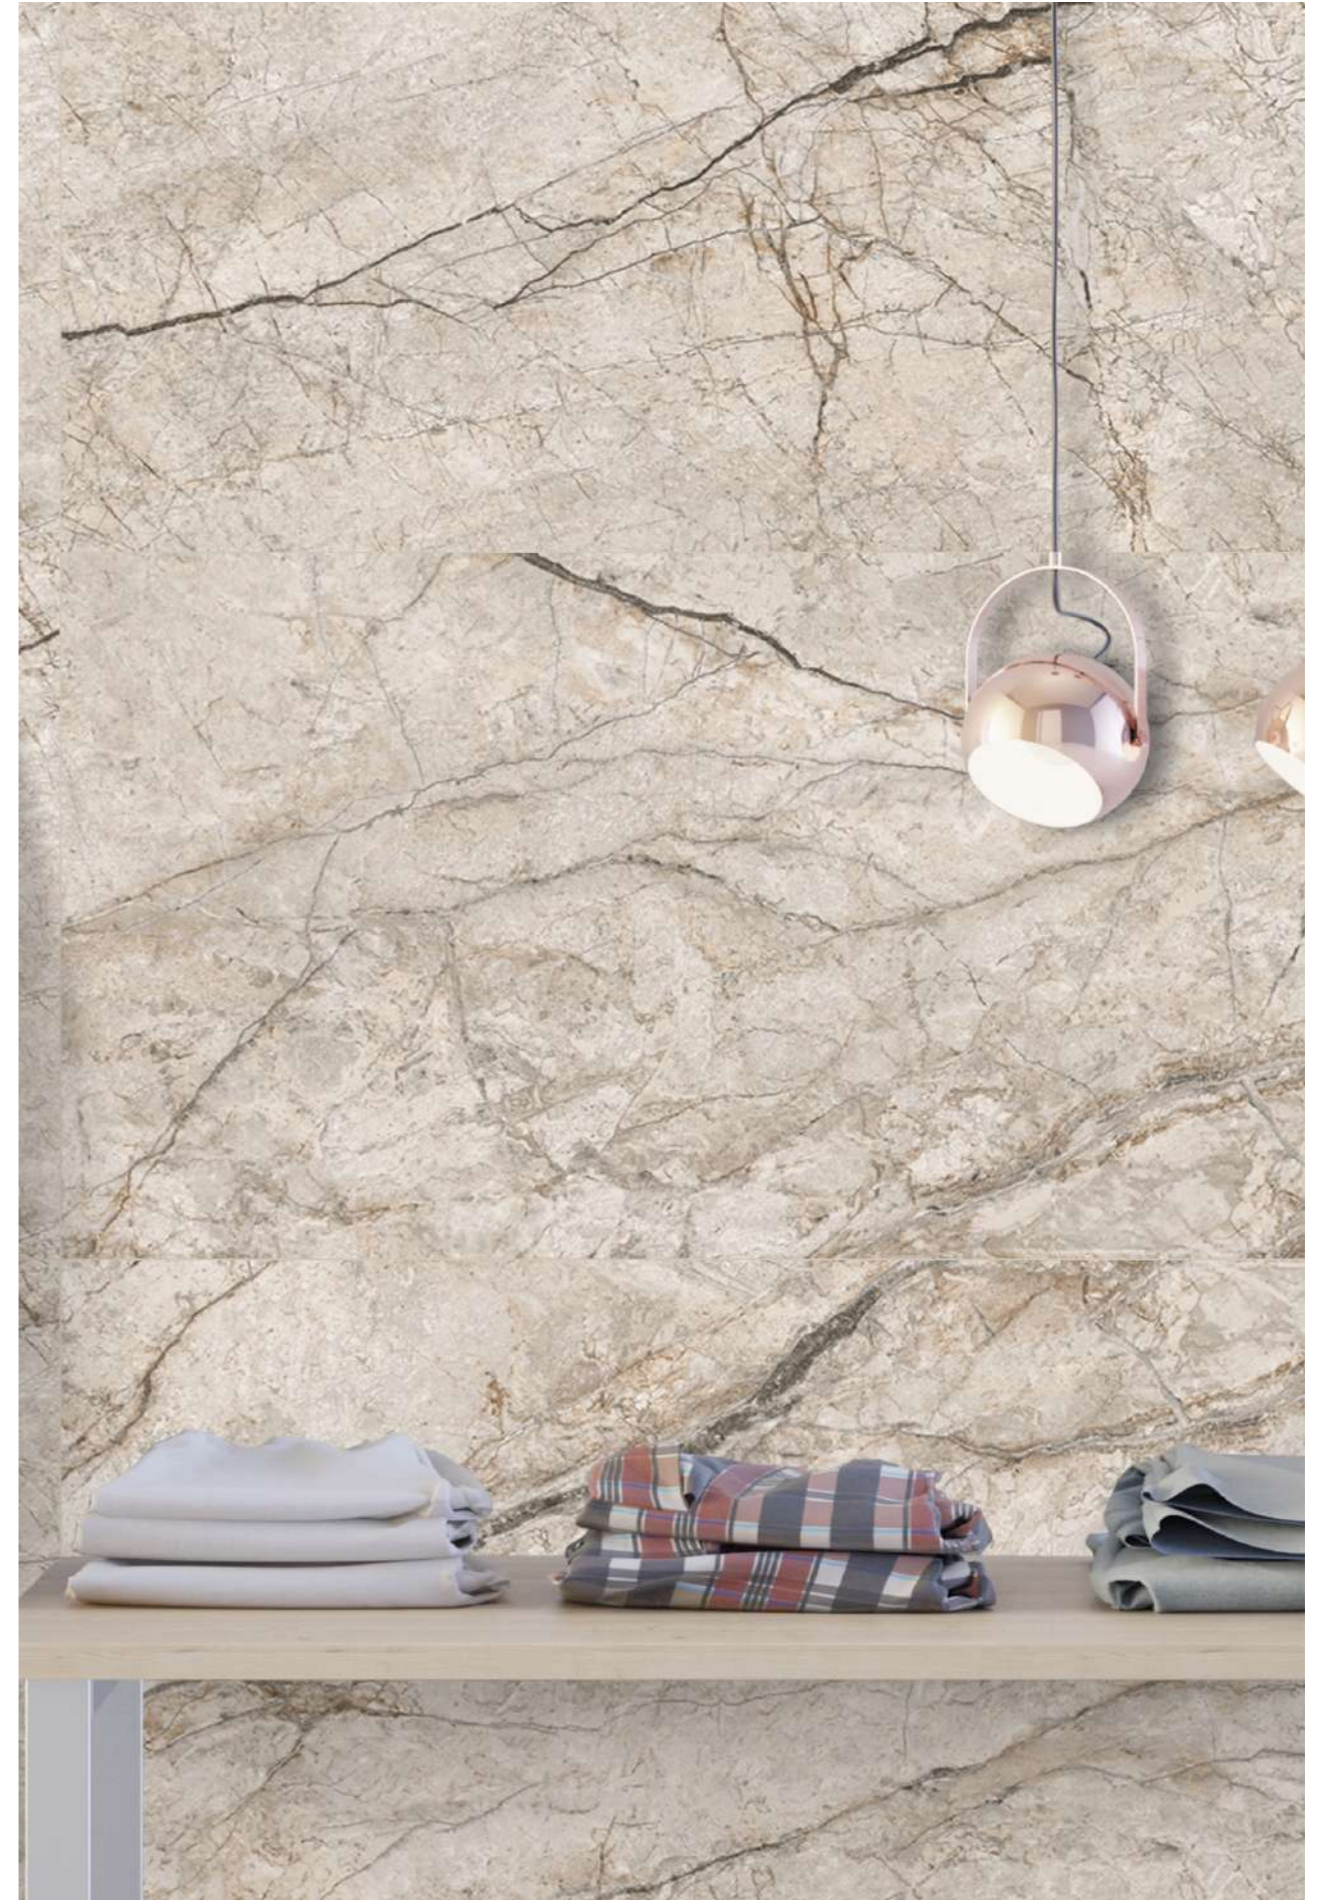

Impressive Marble Peach