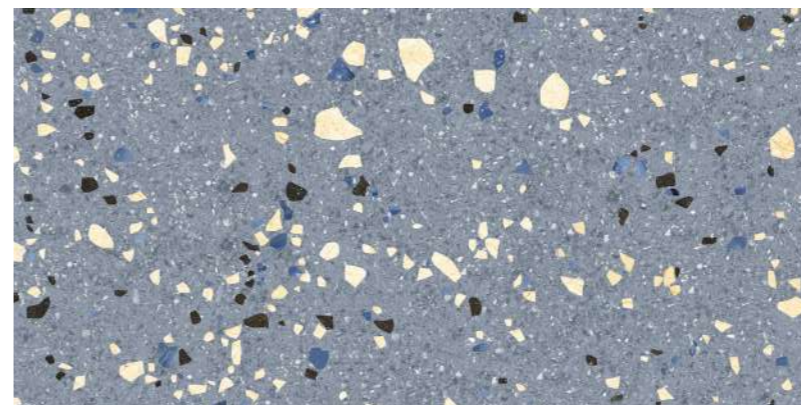

ABSOLUTE MATT
GRANITO

60x60cm 60X120cm 7mm 3 Matt Esmaltado

Gorm

60x60cm 60X120cm 7mm 3 Matt Esmaltado