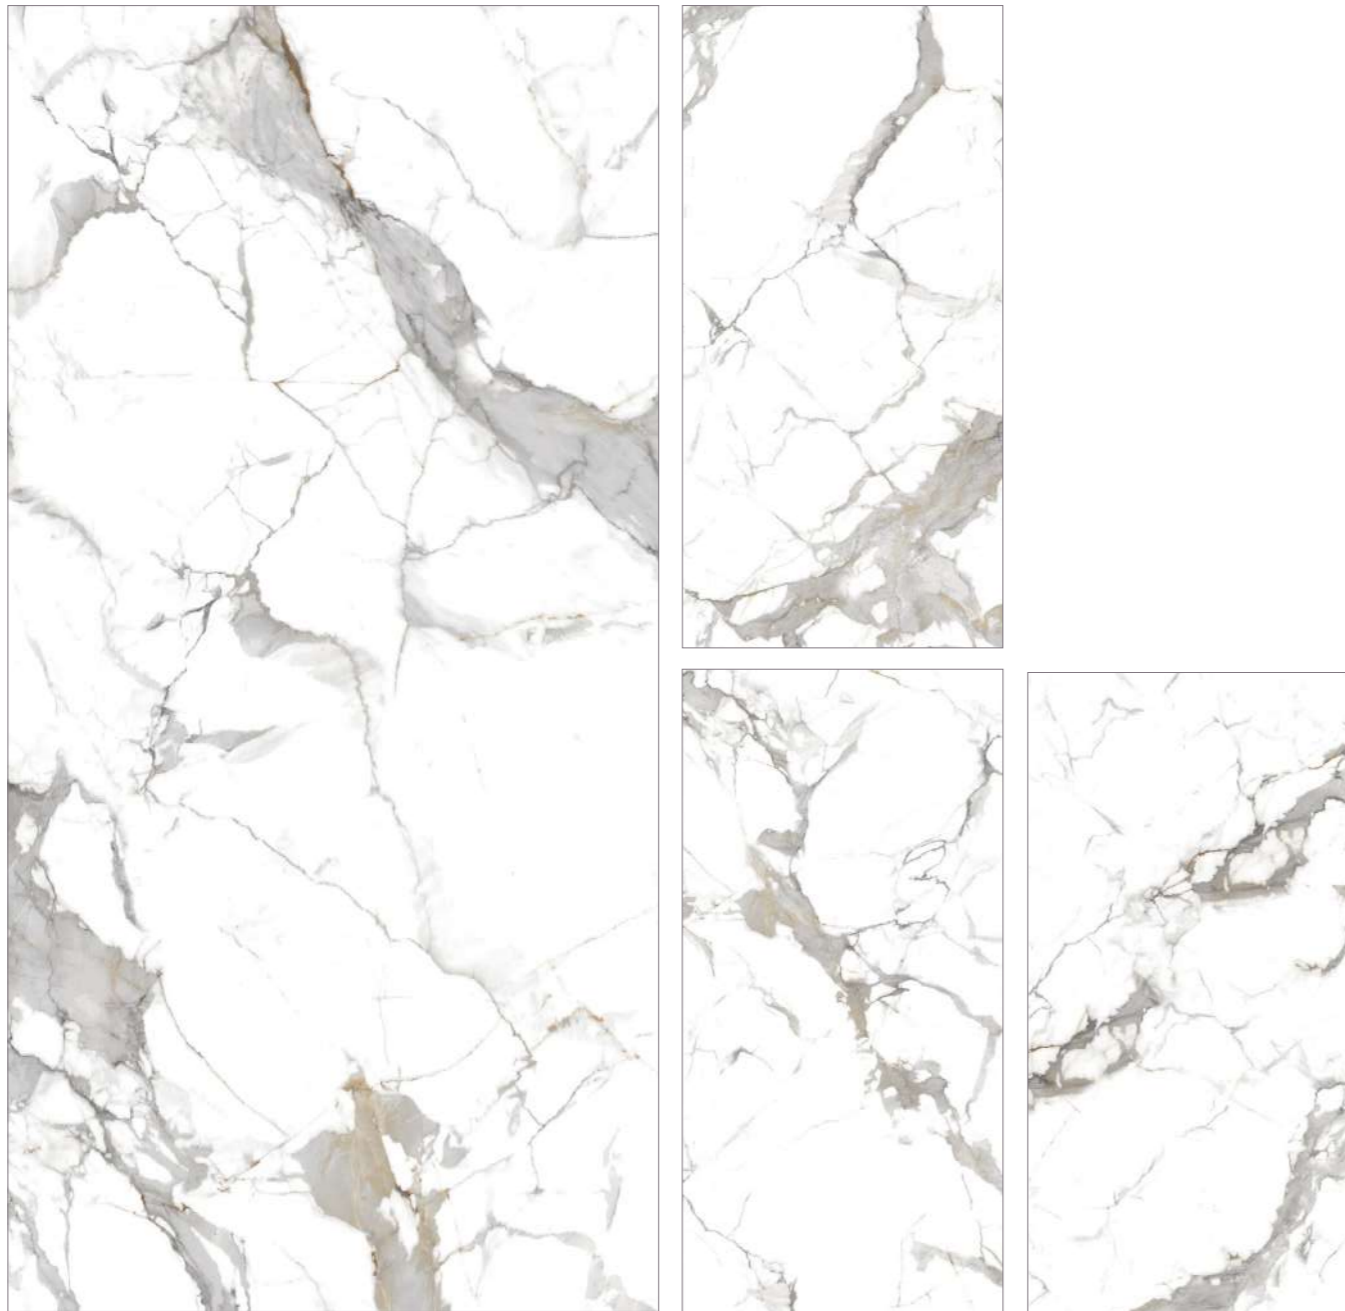

ABSOLUTE GLOSSY

CALACATTA BORGHINI

60x60cm 60X120cm 7mm 4 Glossy Esmaltado