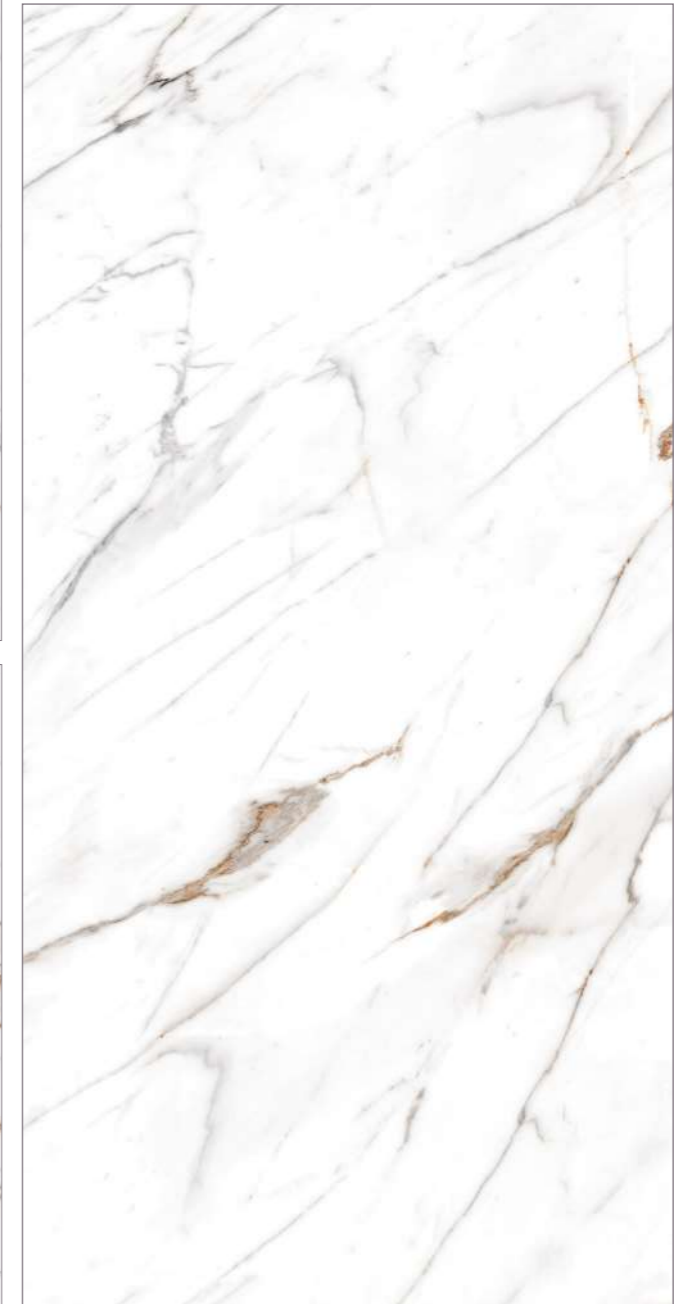

STATUARIO GOLD

60x60cm
60X120cm 7mm 3 Glossy Esmaltado

60x60cm
60X120cm 7mm 4 Glossy Esmaltado