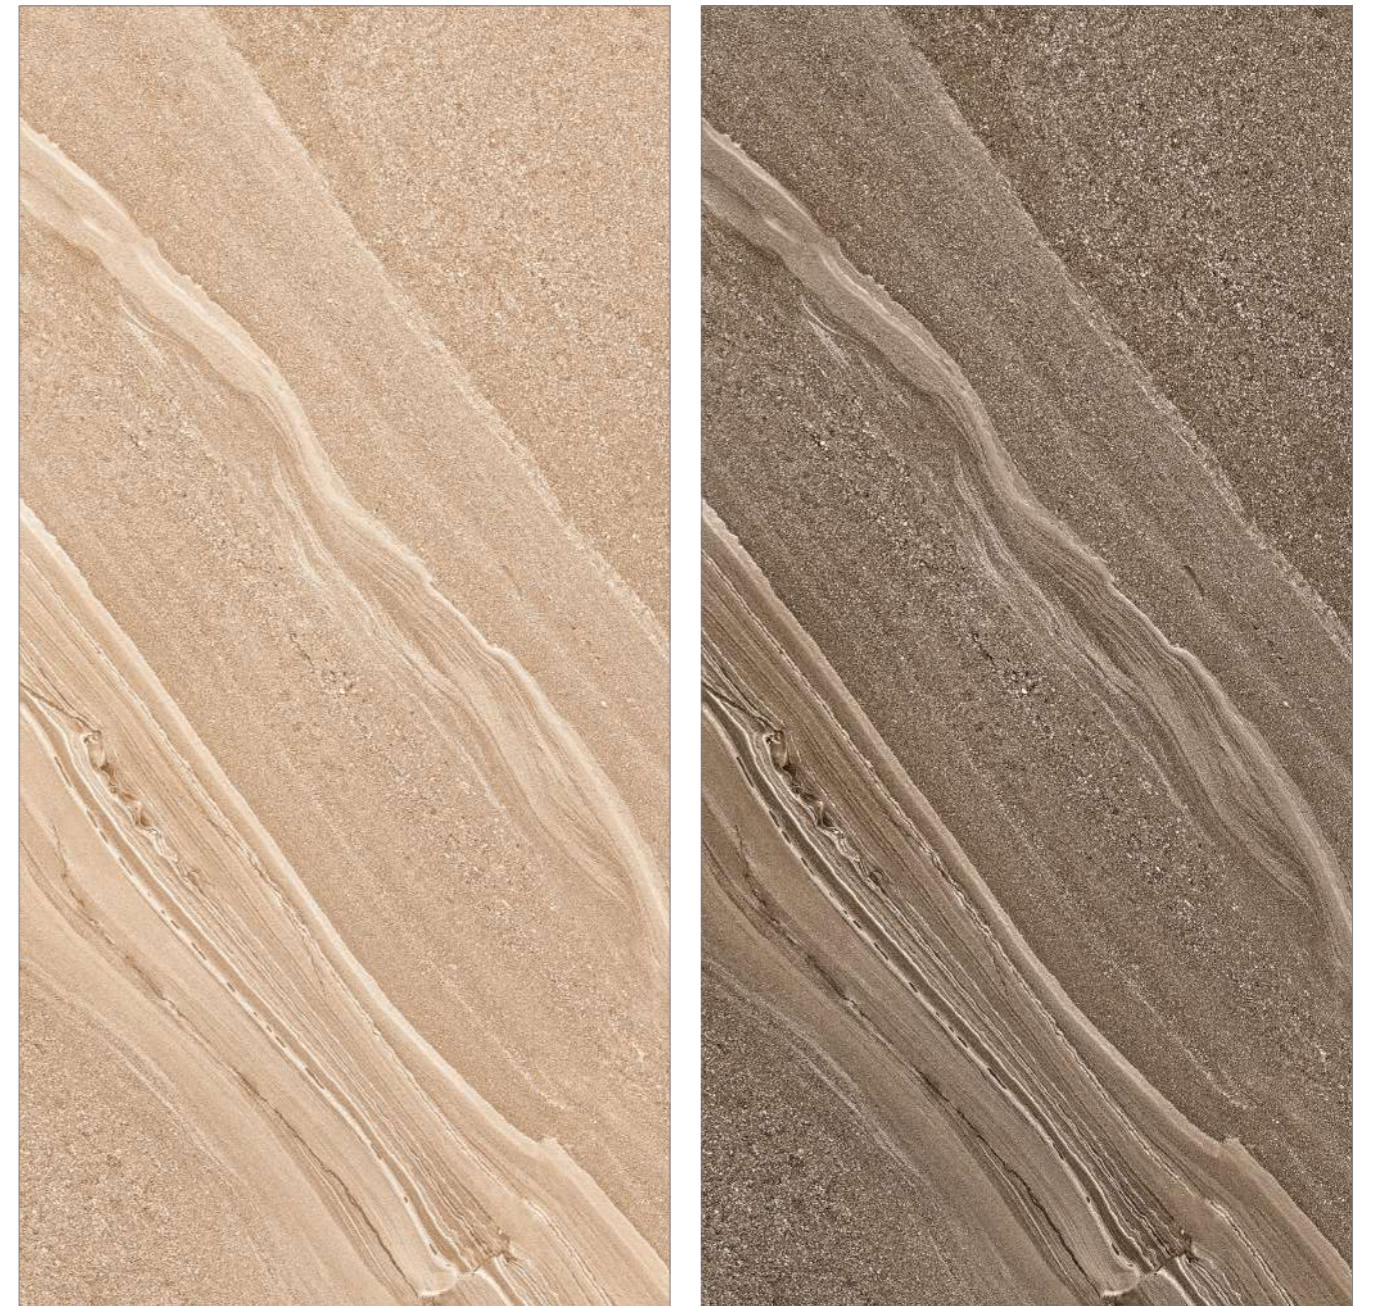

Brown

Choco

60x60cm 60X120cm 7mm 4 Glossy Esmaltado