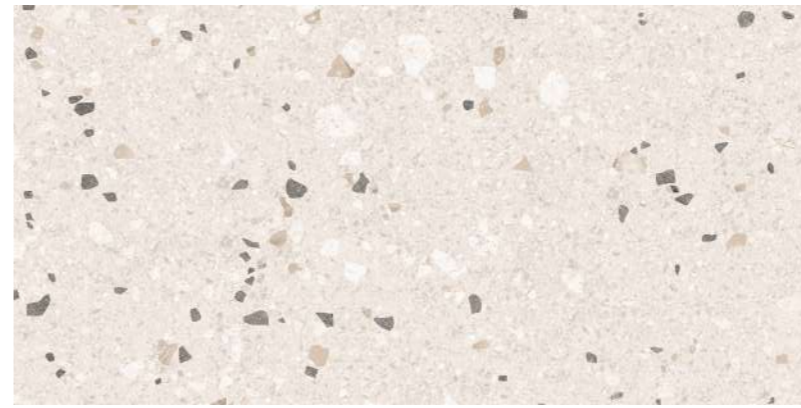

ABSOLUTE MATT
GRANITO

60x60cm 60X120cm 7mm 3 Matt Esmaltado

Beige

60x60cm 60X120cm 7mm 3 Matt Esmaltado