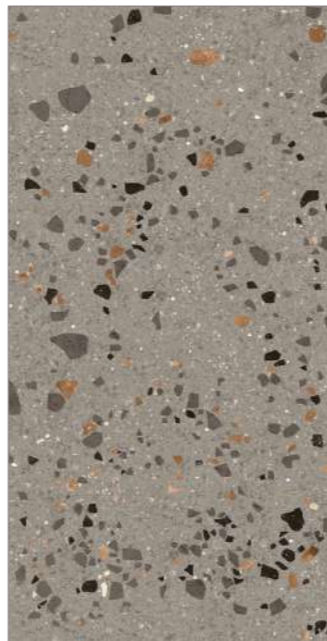

60x60cm 60X120cm 7mm 3 Matt Esmaltado

MATT

Fragments Beige

Fragments Clacestruzzo

MATT

MATT

ABSOLUTE MATT  
**GRANITO**

Bearla