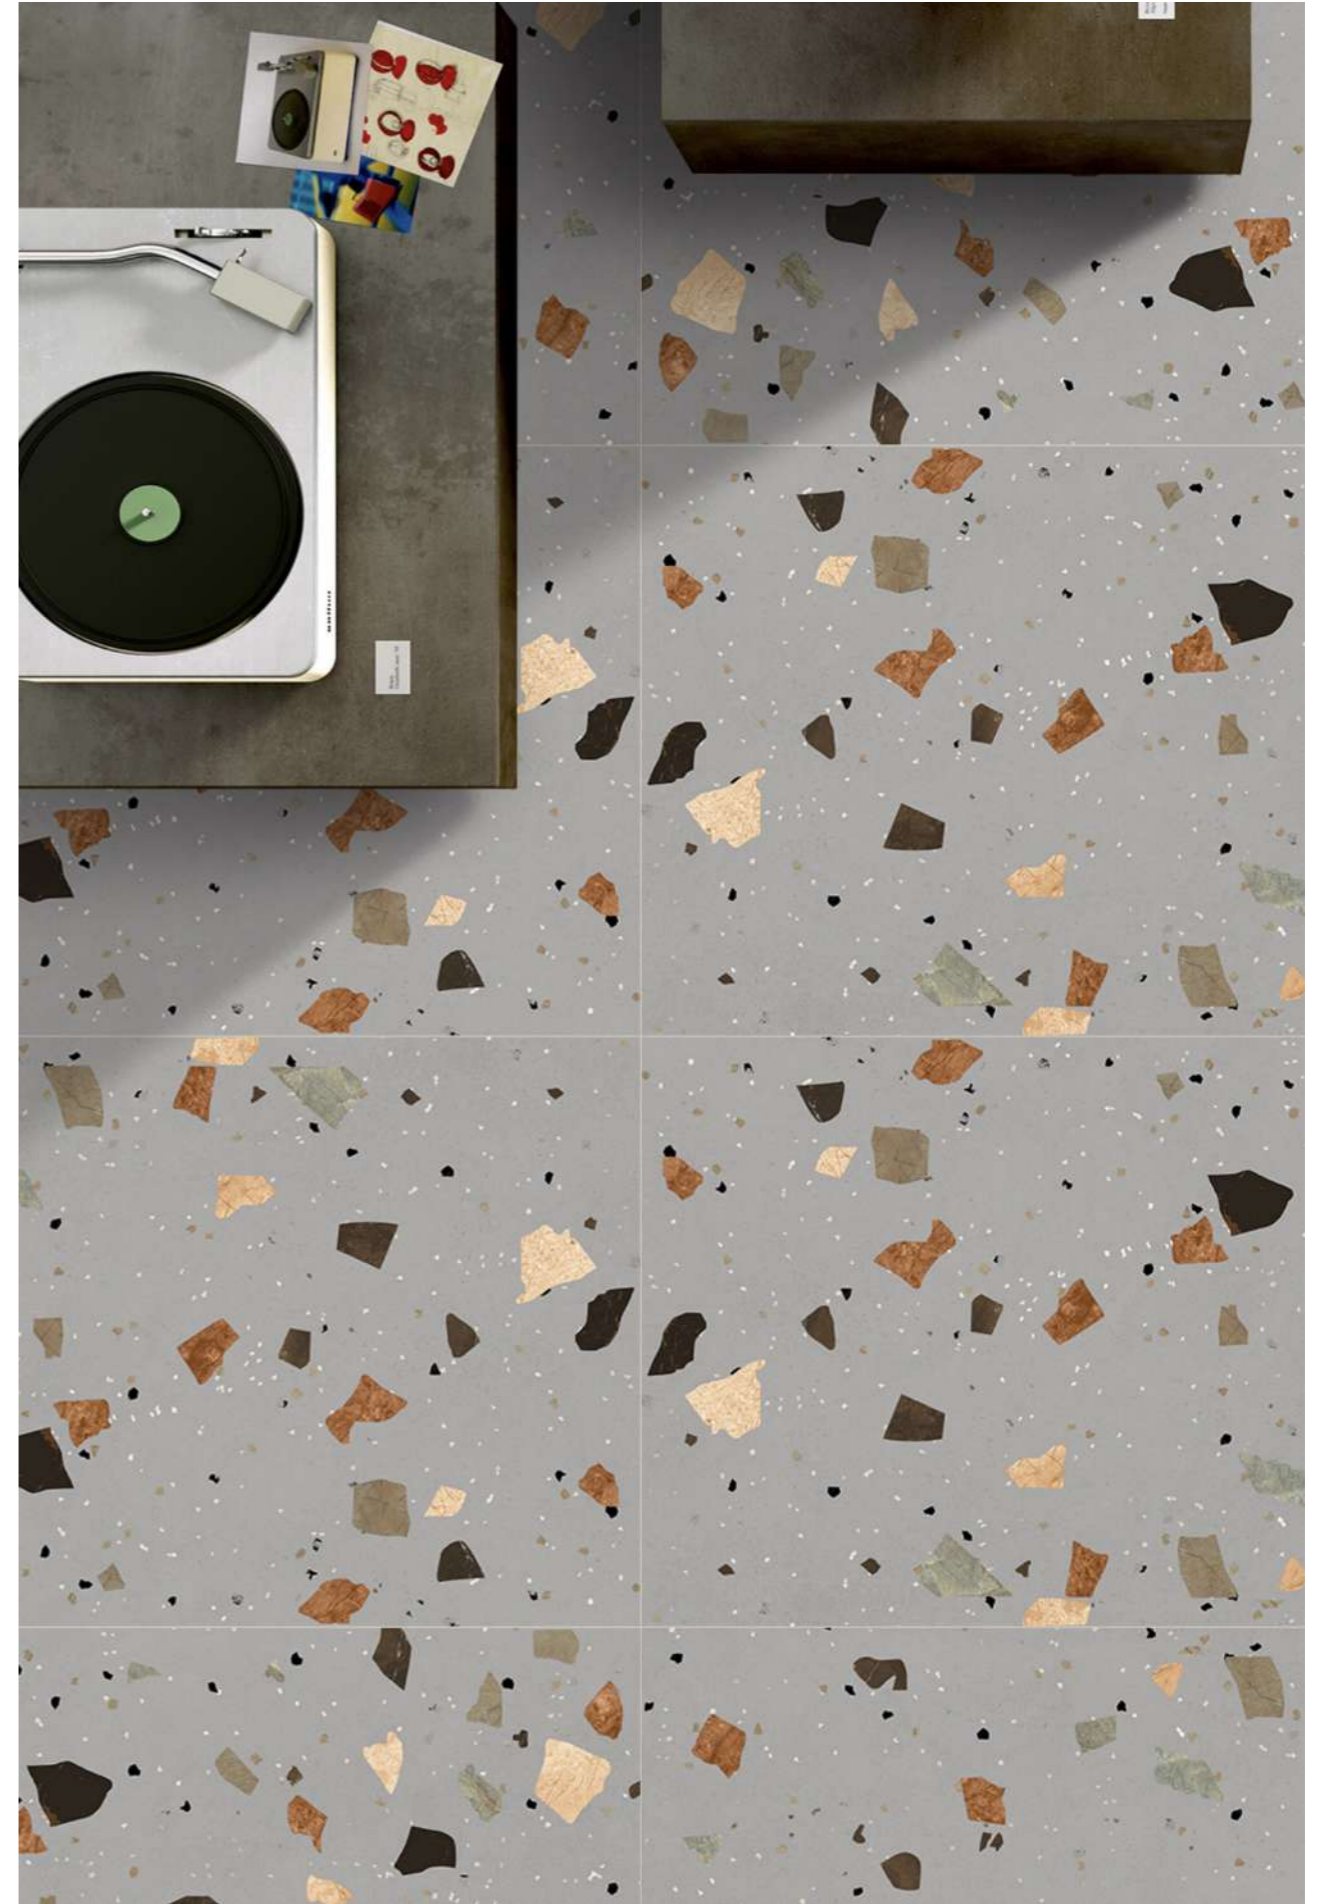

60x60cm 60X120cm 7mm 3 Matt Esmaltado

MATT

Fragments Beige

Fragments Clacestruzzo

MATT

MATT

ABSOLUTE MATT  
**GRANITO**

Bearla