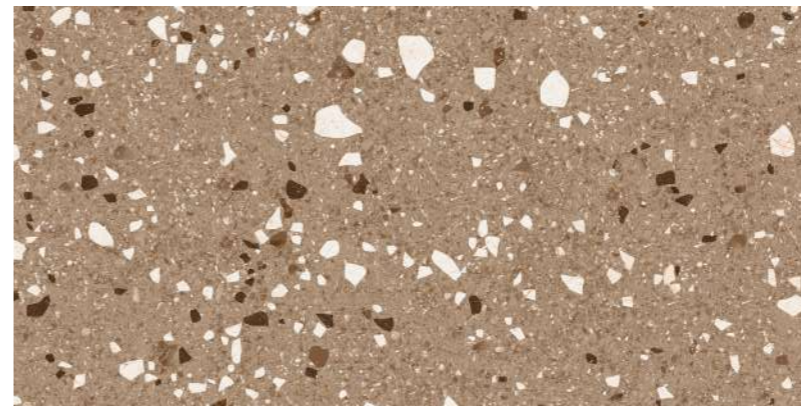

ABSOLUTE MATT
GRANITO

60x60cm 60X120cm 7mm 3 Matt Esmaltado

Dona

60x60cm 60X120cm 7mm 3 Matt Esmaltado