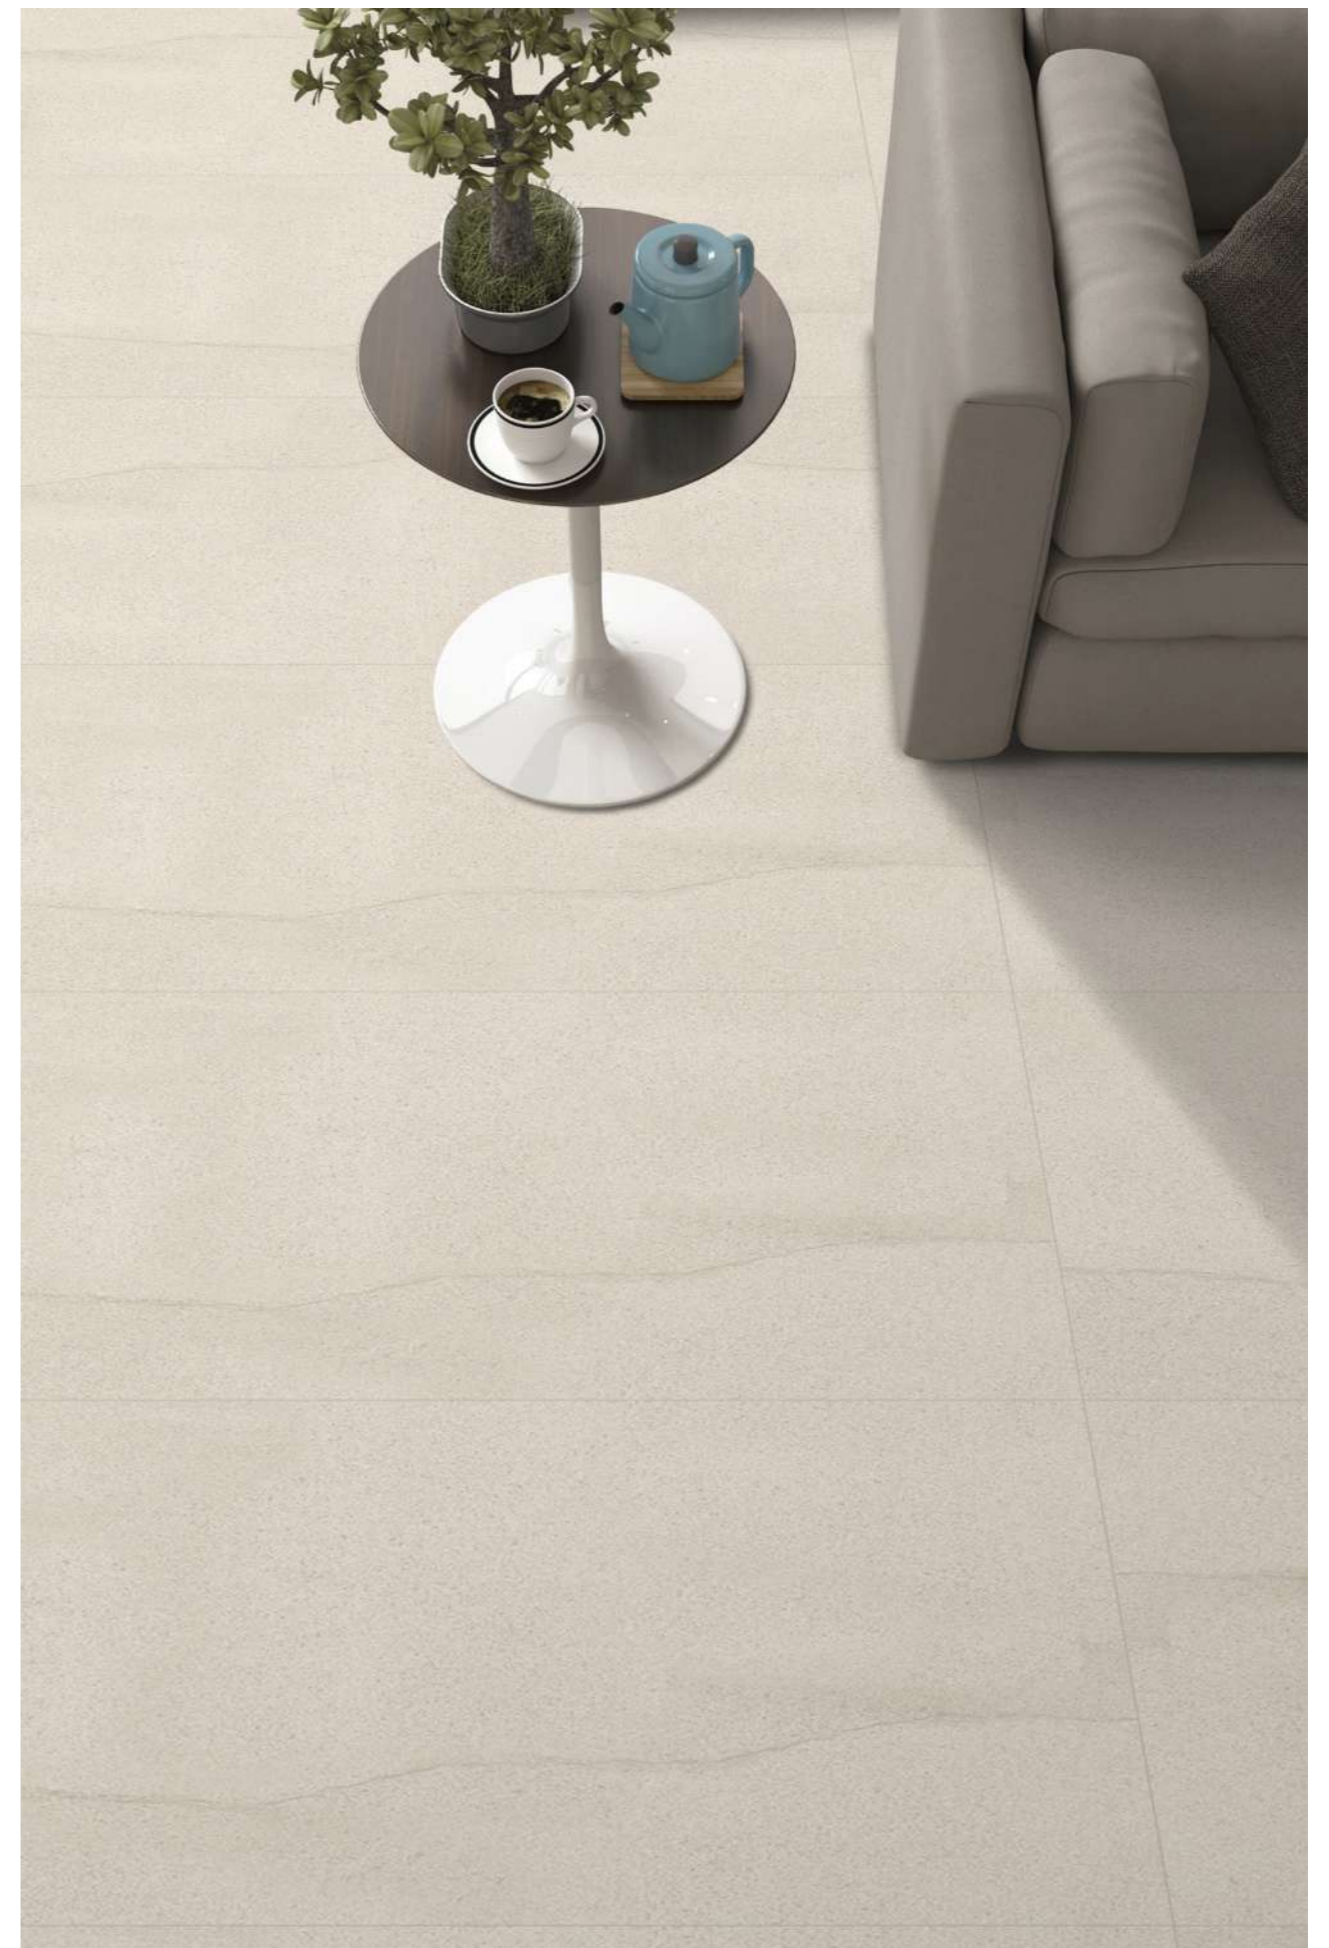

Mineral Wheat

60x60cm 60X120cm 7mm 3 Matt Esmaltado

MATT

ABSOLUTE MATT

MIX

MATT

Beige

60x60cm 60X120cm 7mm 3 Matt Esmaltado