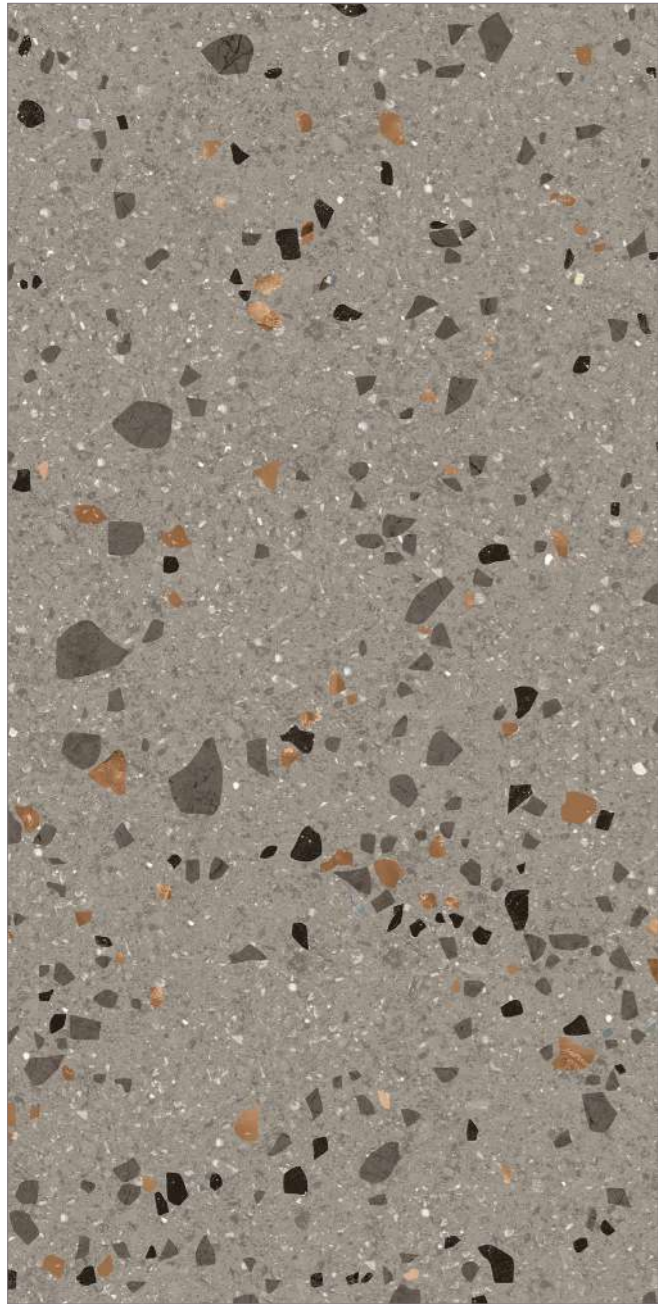

60x60cm 60X120cm 7mm 3 Matt Esmaltado

MATT

Fragments Beige

Fragments Clacestruzzo

MATT

MATT

ABSOLUTE MATT  
**GRANITO**

Bearla