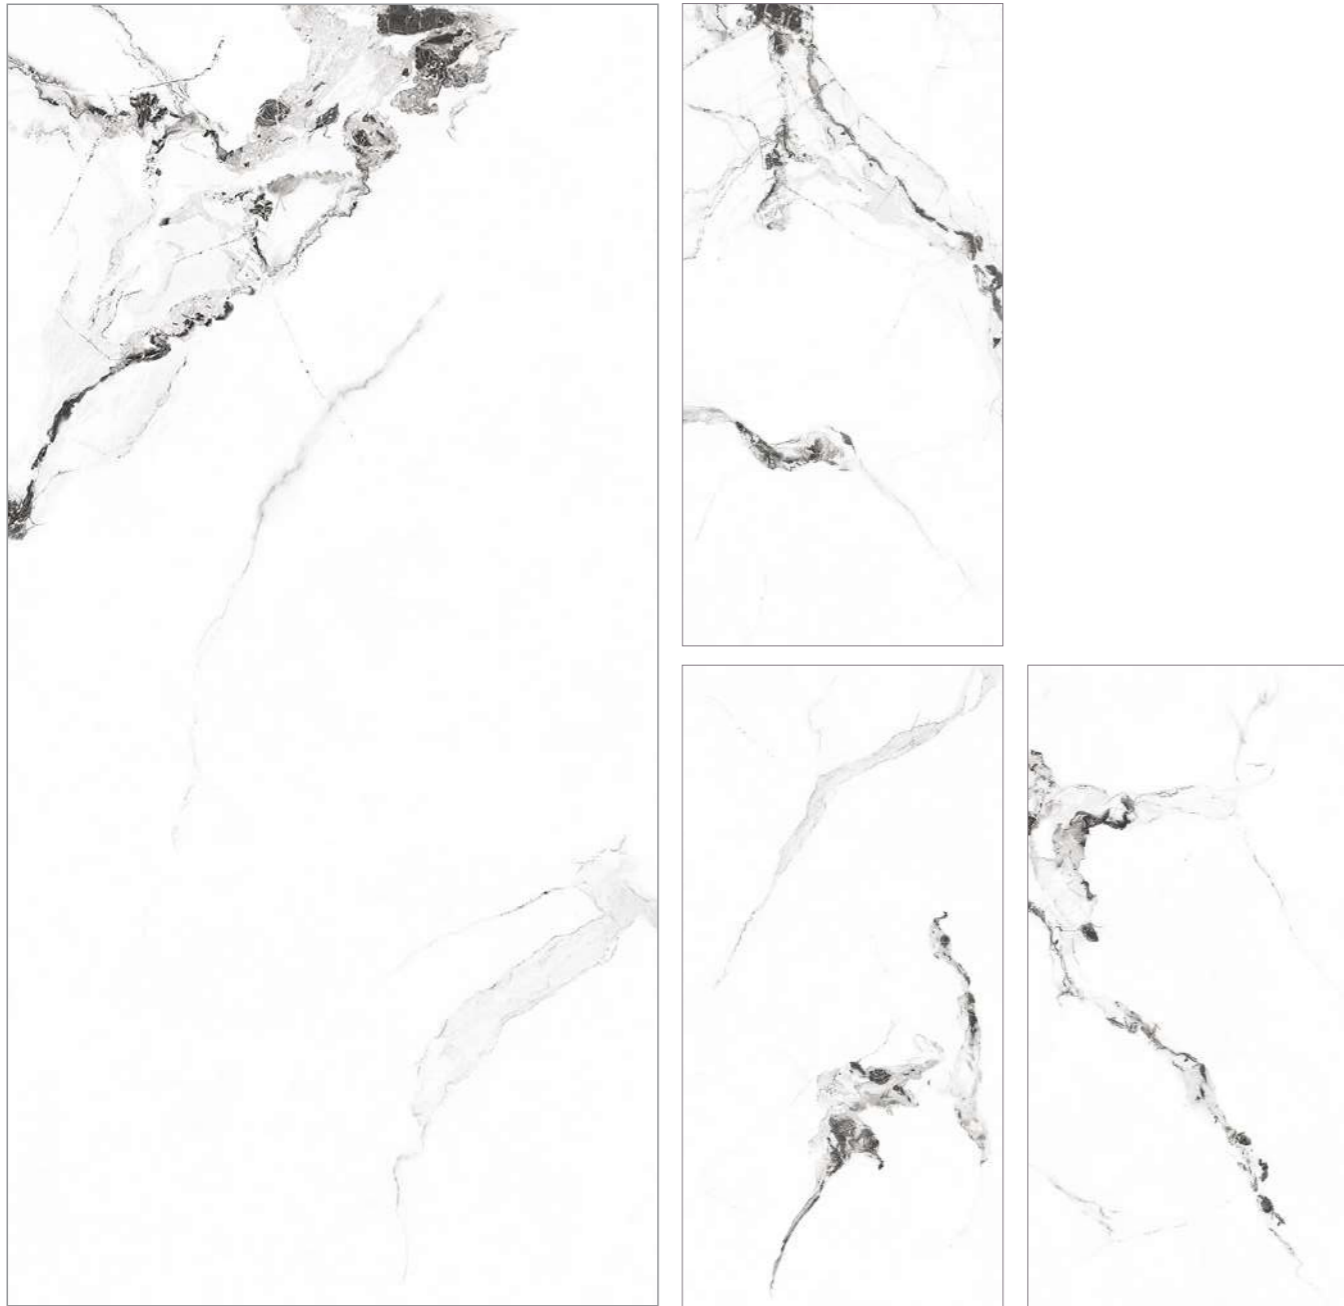

ABSOLUTE GLOSSY

MARBLE BLACK VEIN

60x60cm 60X120cm 7mm 4 Glossy Esmaltado