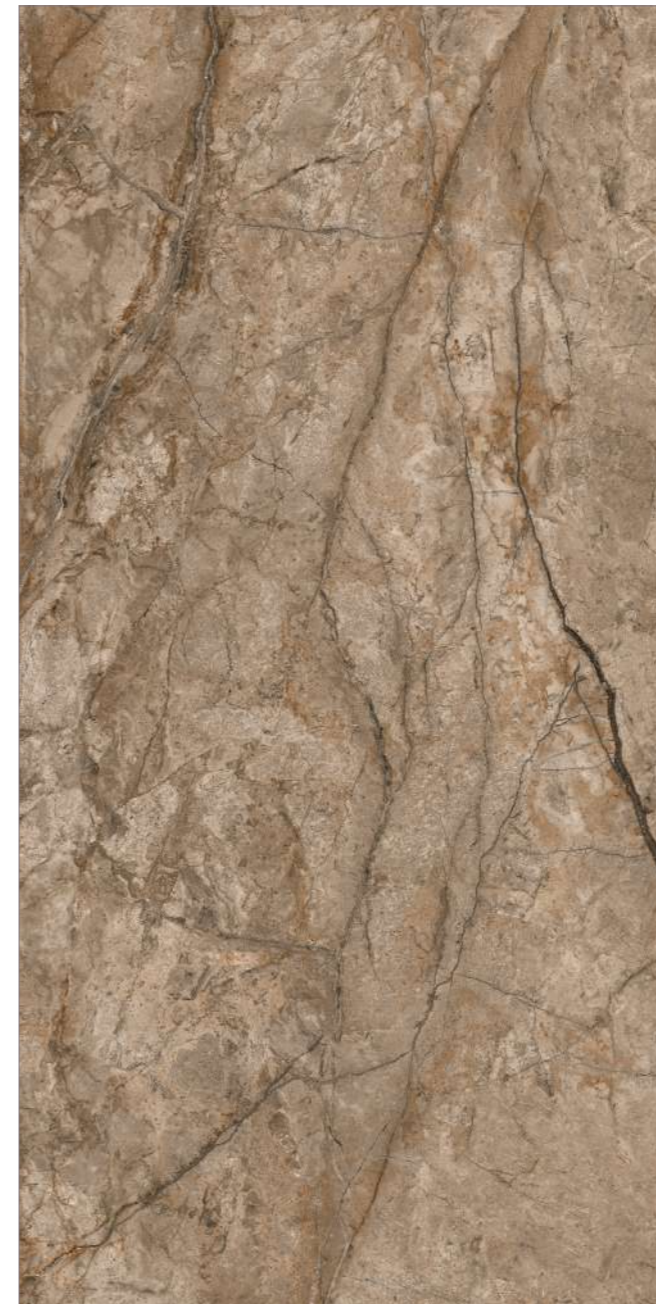

IMPRESSIVE MARBLE

60x60cm 60X120cm 7mm 4 Glossy Esmaltado

Brown

60x60cm 60X120cm 7mm 4 Glossy Esmaltado