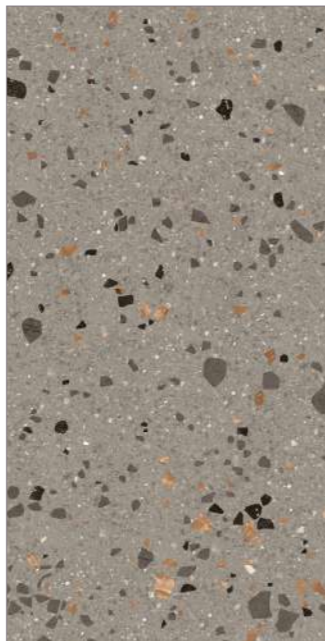

60x60cm 60X120cm 7mm 3 Matt Esmaltado

MATT

Fragments Beige

Fragments Clacestruzzo

MATT

MATT

ABSOLUTE MATT  
**GRANITO**

Bearla