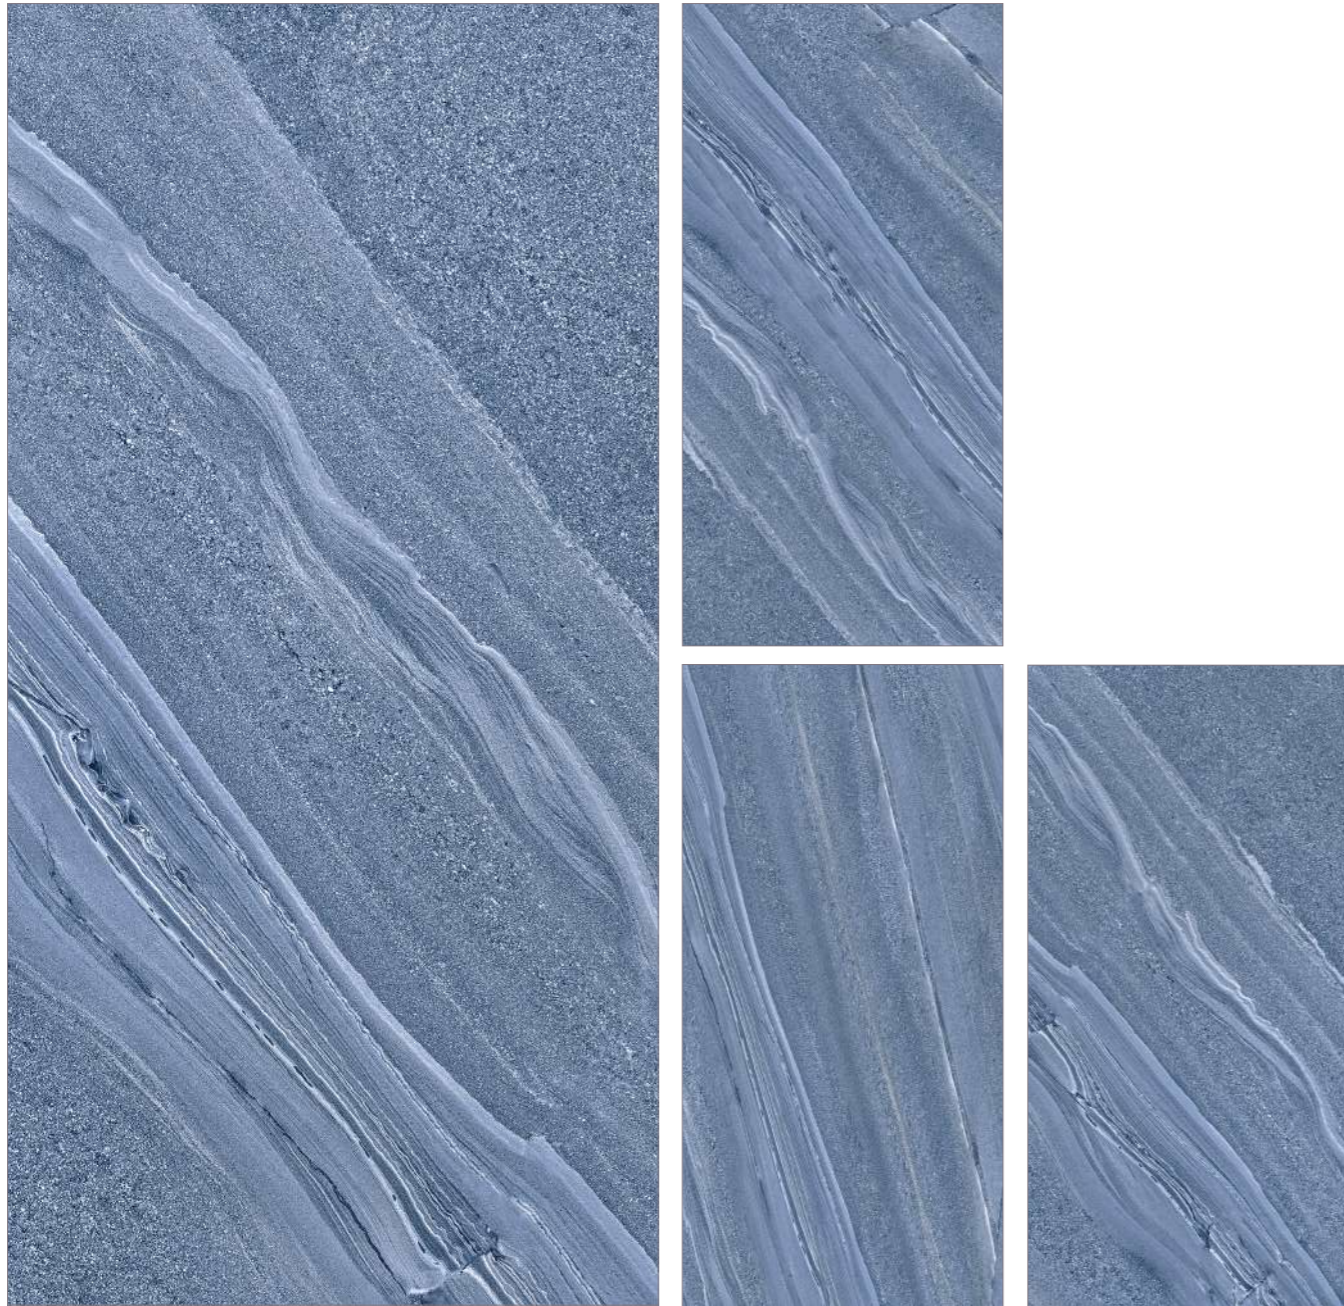

ABSOLUTE GLOSSY

OPERA STONE

Blue

60x60cm 60X120cm 7mm 4 Glossy Esmaltado