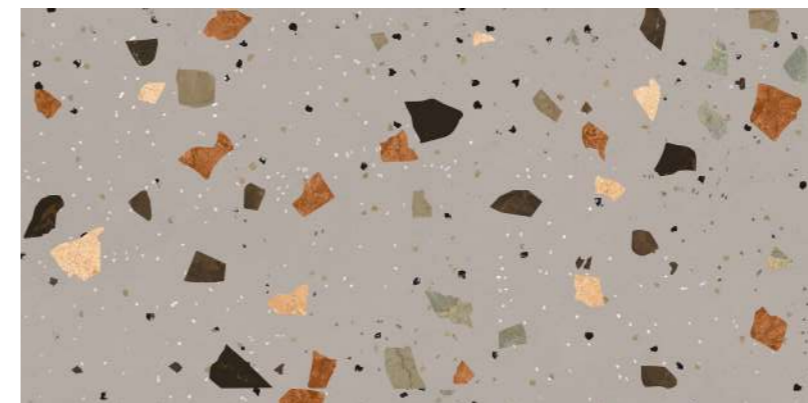

# FRAGMENTS

MATT

Beige

60x60cm 60X120cm 7mm 3 Matt Esmaltado

Clace

Clacestruzzo

Donn liath

Portland