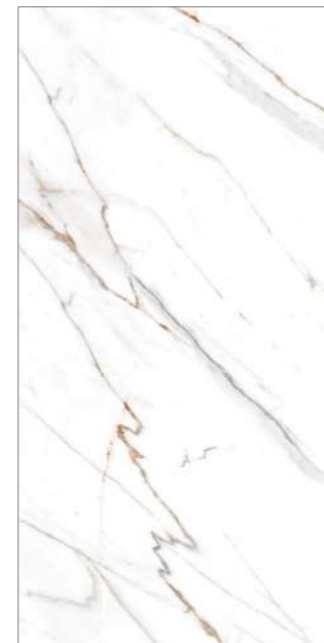

STATUARIO GOLD

60x60cm
60X120cm 7mm 3 Glossy Esmaltado

60x60cm
60X120cm 7mm 4 Glossy Esmaltado