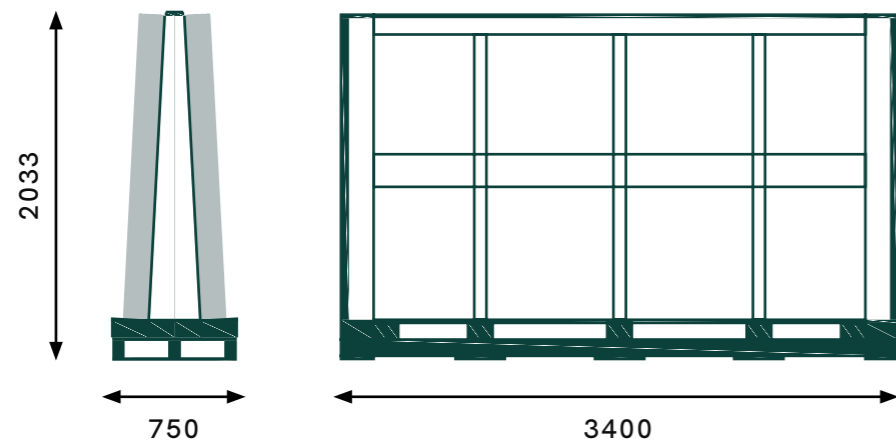

IMMENZA SLAB

PACKING A-FRAME

METAL

ITEM	WEIGHT / A-FRAME	SLAB THICKNESS	PZ / FRAME	MQ / FRAME	KG / FRAME
METAL FRAME	160 KG	7MM	28	170,02	2.985,70
METAL FRAME	160 KG	12MM	16	97,15	2.928,85
METAL FRAME	160 KG	20MM	10	60,72	3.044,00

IMMENZA SLAB