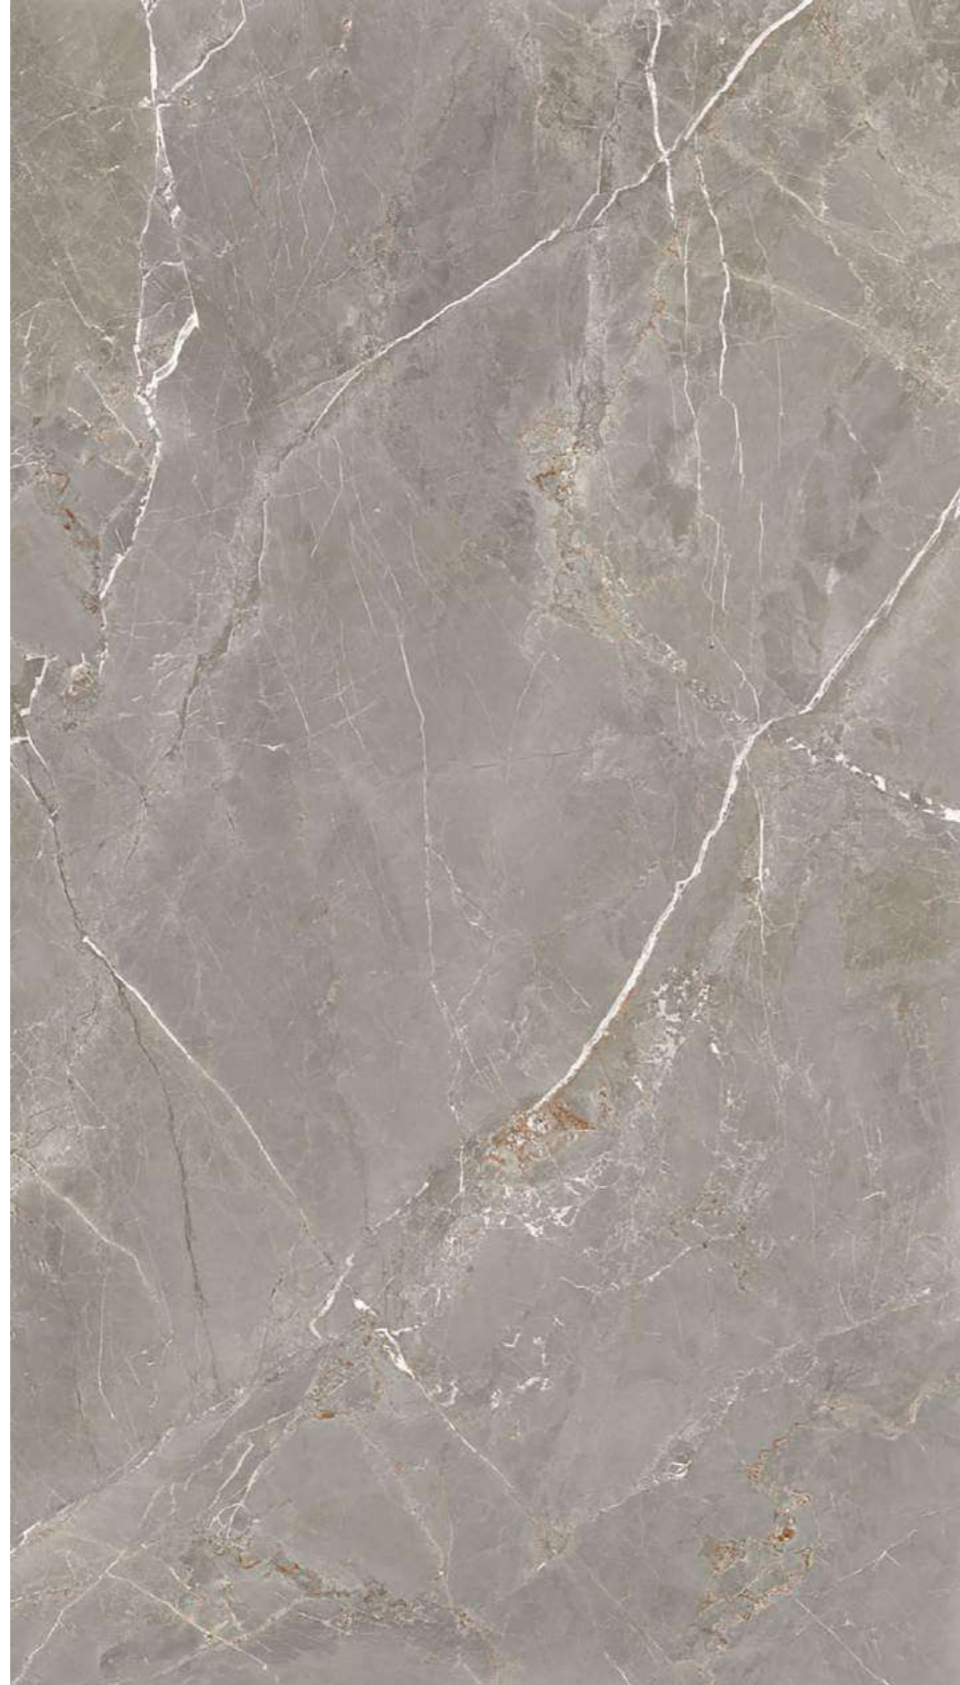

NATURAL (MATT) / PULIDO (POLISHED)

PLACA (LASTRE / SLABS)

 1840x3300mm

 Rectificado

 Natural (Matt)  
Pulido (Polished)

 Incluye Malla

 12mm/20mm

PERFECT MATCH