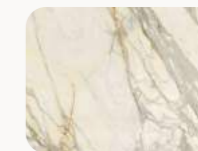

PLACA (LASTRE / SLABS)

1840x3300mm

Natural (Matt)  
Pulido (Polished)

7mm/12mm/20mm

Rectificado

Incluye Malla

PERFECT MATCH

Statuario