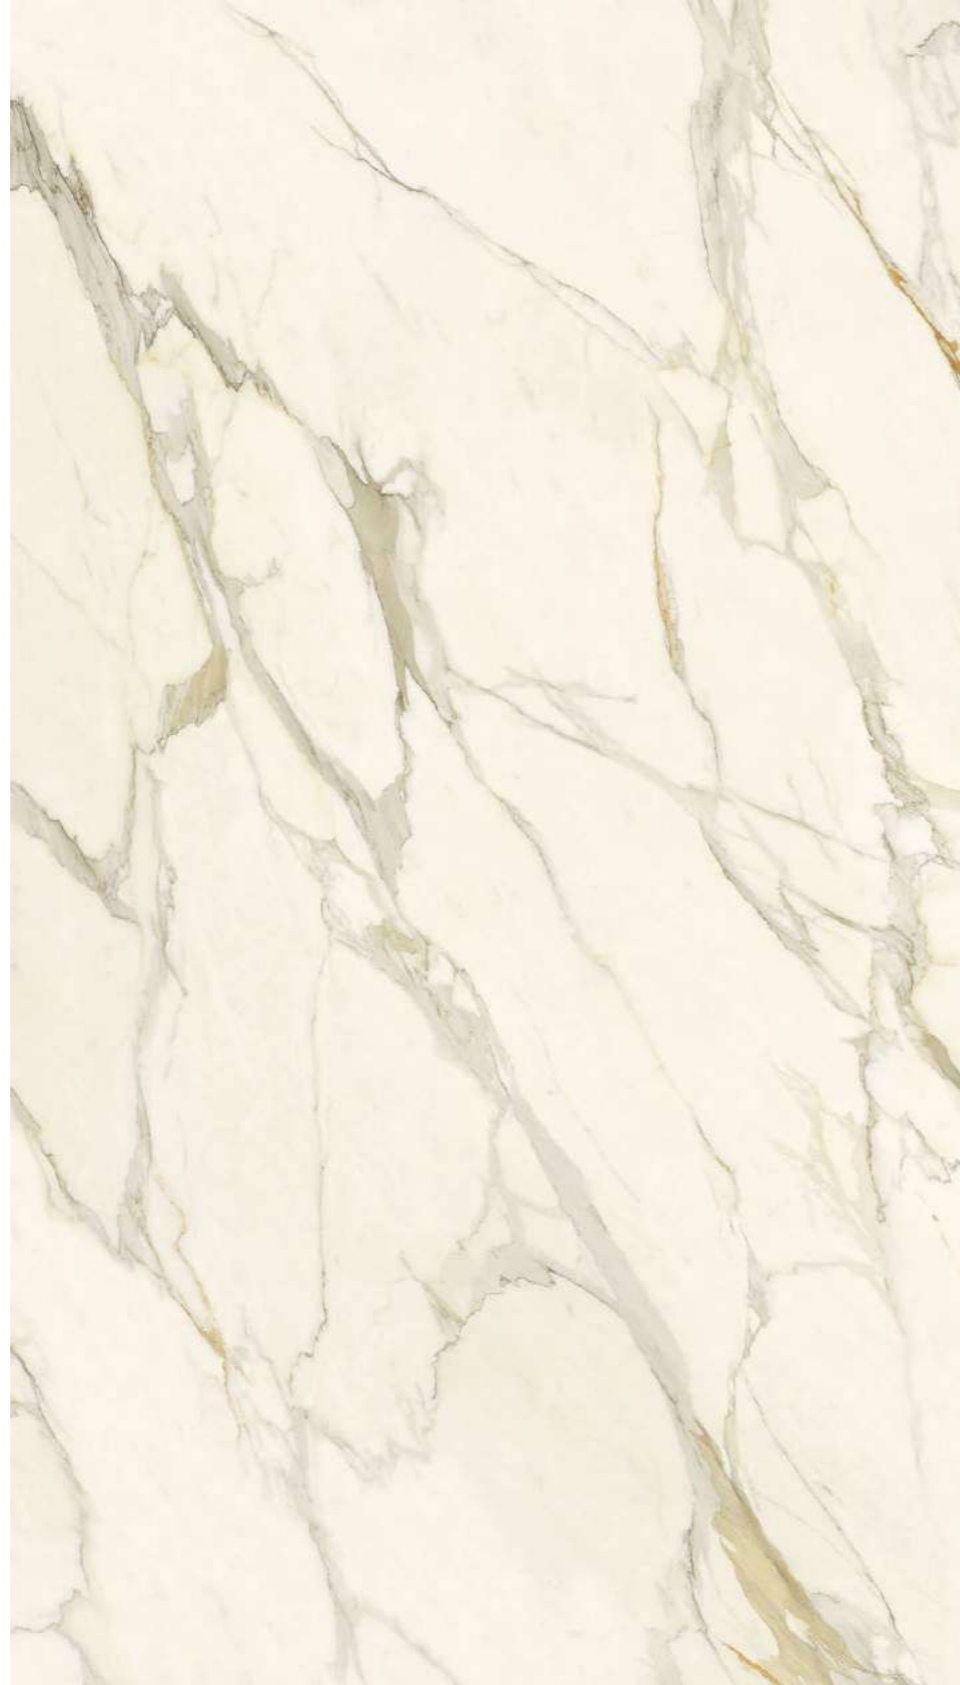

IMMENZA SLAB
CALACATTA GOLD

Placa de efecto mármol en blanco cálido con vetas doradas

TAMAÑO (FORMATO / SIZE)

1840X3300MM

ESPESOR (SPESSORE / THICKNESS)

12MM

ACABADOS (FINITURE / FINISHES)

NATURAL (MATT) / PULIDO (POLISHED)

PLACA (LASTRE / SLABS)

1840x3300mm

Natural (Matt)
Pulido (Polished)

12mm

Rectificado

Incluye Malla

PERFECT MATCH

IT: Lastra effetto marmo bianco caldo con venature dorate. ENG: Warm white marble-effect slab featuring golden veins.