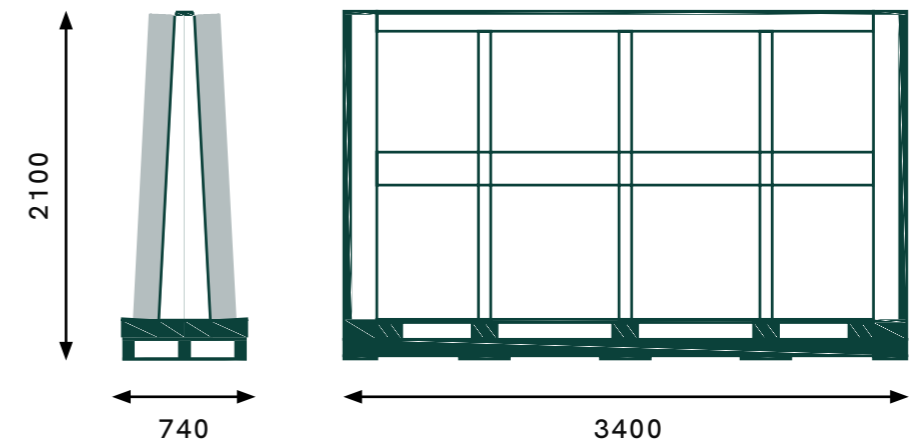

PACKING A-FRAME

WOODEN

ITEM	WEIGHT / A-FRAME	SLAB THICKNESS	PZ / FRAME	MQ / FRAME	KG / FRAME
WOODEN FRAME	230 KG	7MM	28	170,02	3.055,67
WOODEN FRAME	230 KG	12MM	16	97,15	2.997,86
WOODEN FRAME	230 KG	20MM	10	60,72	3.114,20