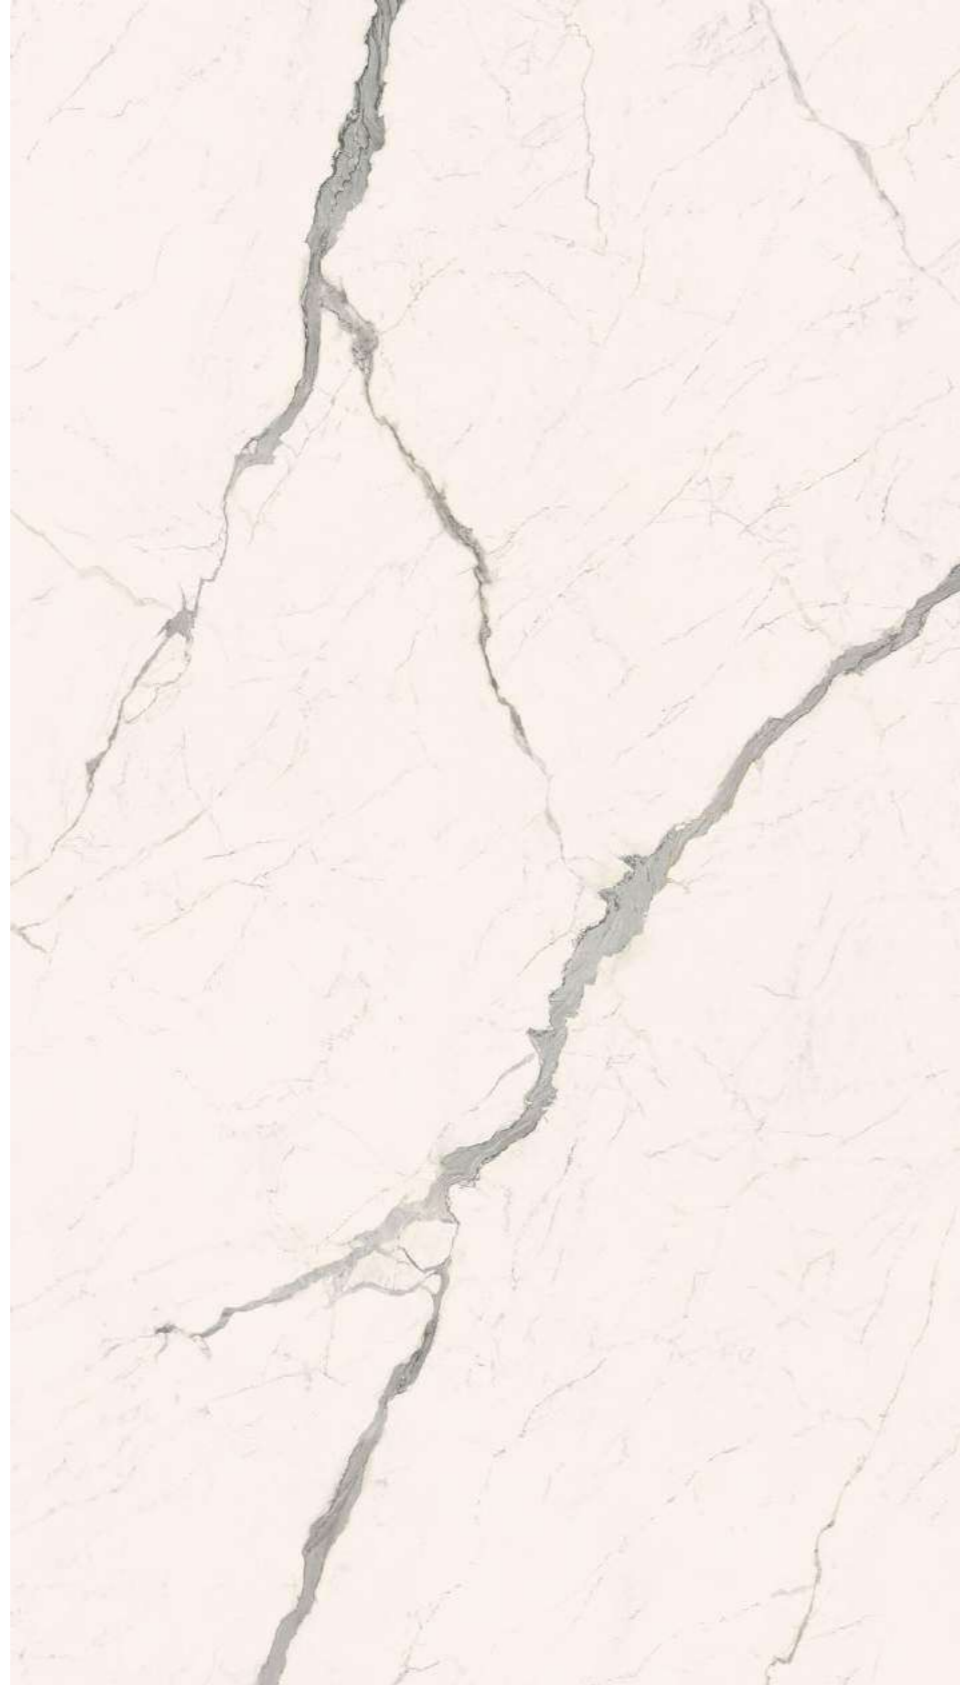

IMMENZA SLAB STATUARIO

Placa efecto mármol blanco con elegantes vetas grises.

TAMAÑO (FORMATO / SIZE)

1840X3300MM

ESPESOR (SPESSORE / THICKNESS)

7MM / 12MM / 20MM

ACABADOS (FINITURE / FINISHES)

NATURAL (MATT) / PULIDO (POLISHED)

PLACA (LASTRE / SLABS)

1840x3300mm

Natural (Matt)
Pulido (Polished)

7mm/12mm/20mm

Rectificado

Incluye Malla

PERFECT
MATCH
Pietra Grey

IT: Lastra effetto marmo bianco con eleganti venature grigie. ENG: White marble-effect slab featuring elegant grey veining.