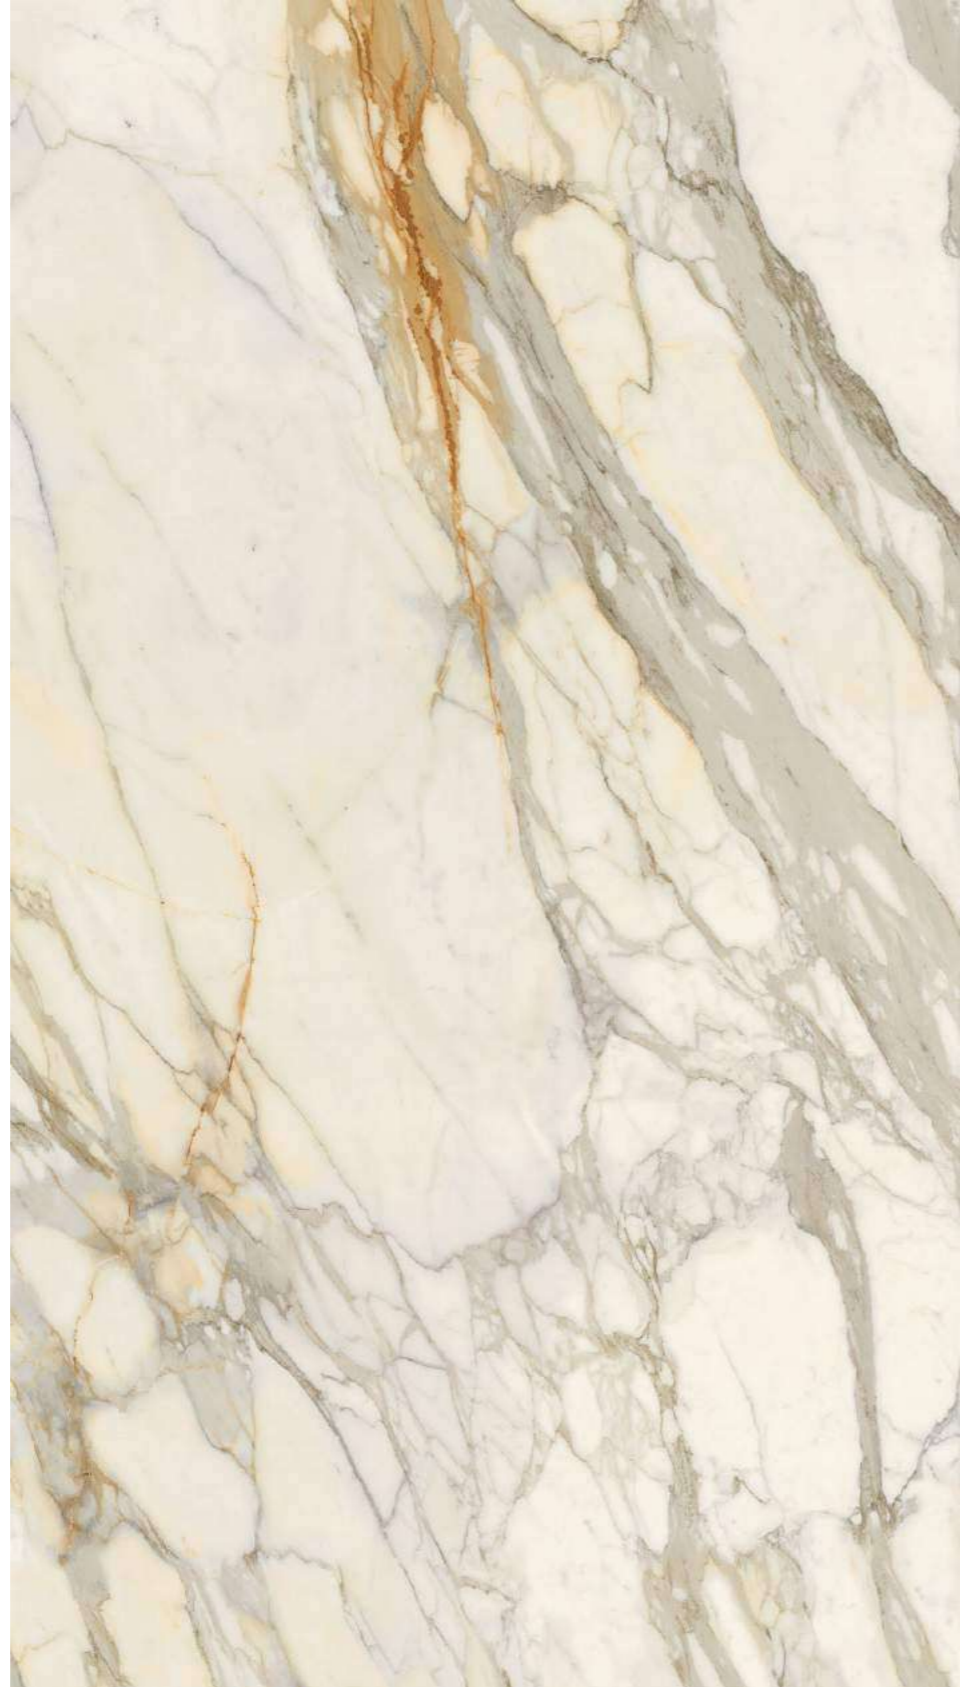

 1840x3300mm

 Rectificado

 Natural (Matt)  
 Pulido (Polished)

 Incluye Malla

 12mm/20mm

PERFECT  
 MATCH

Portland

Pietra Grey